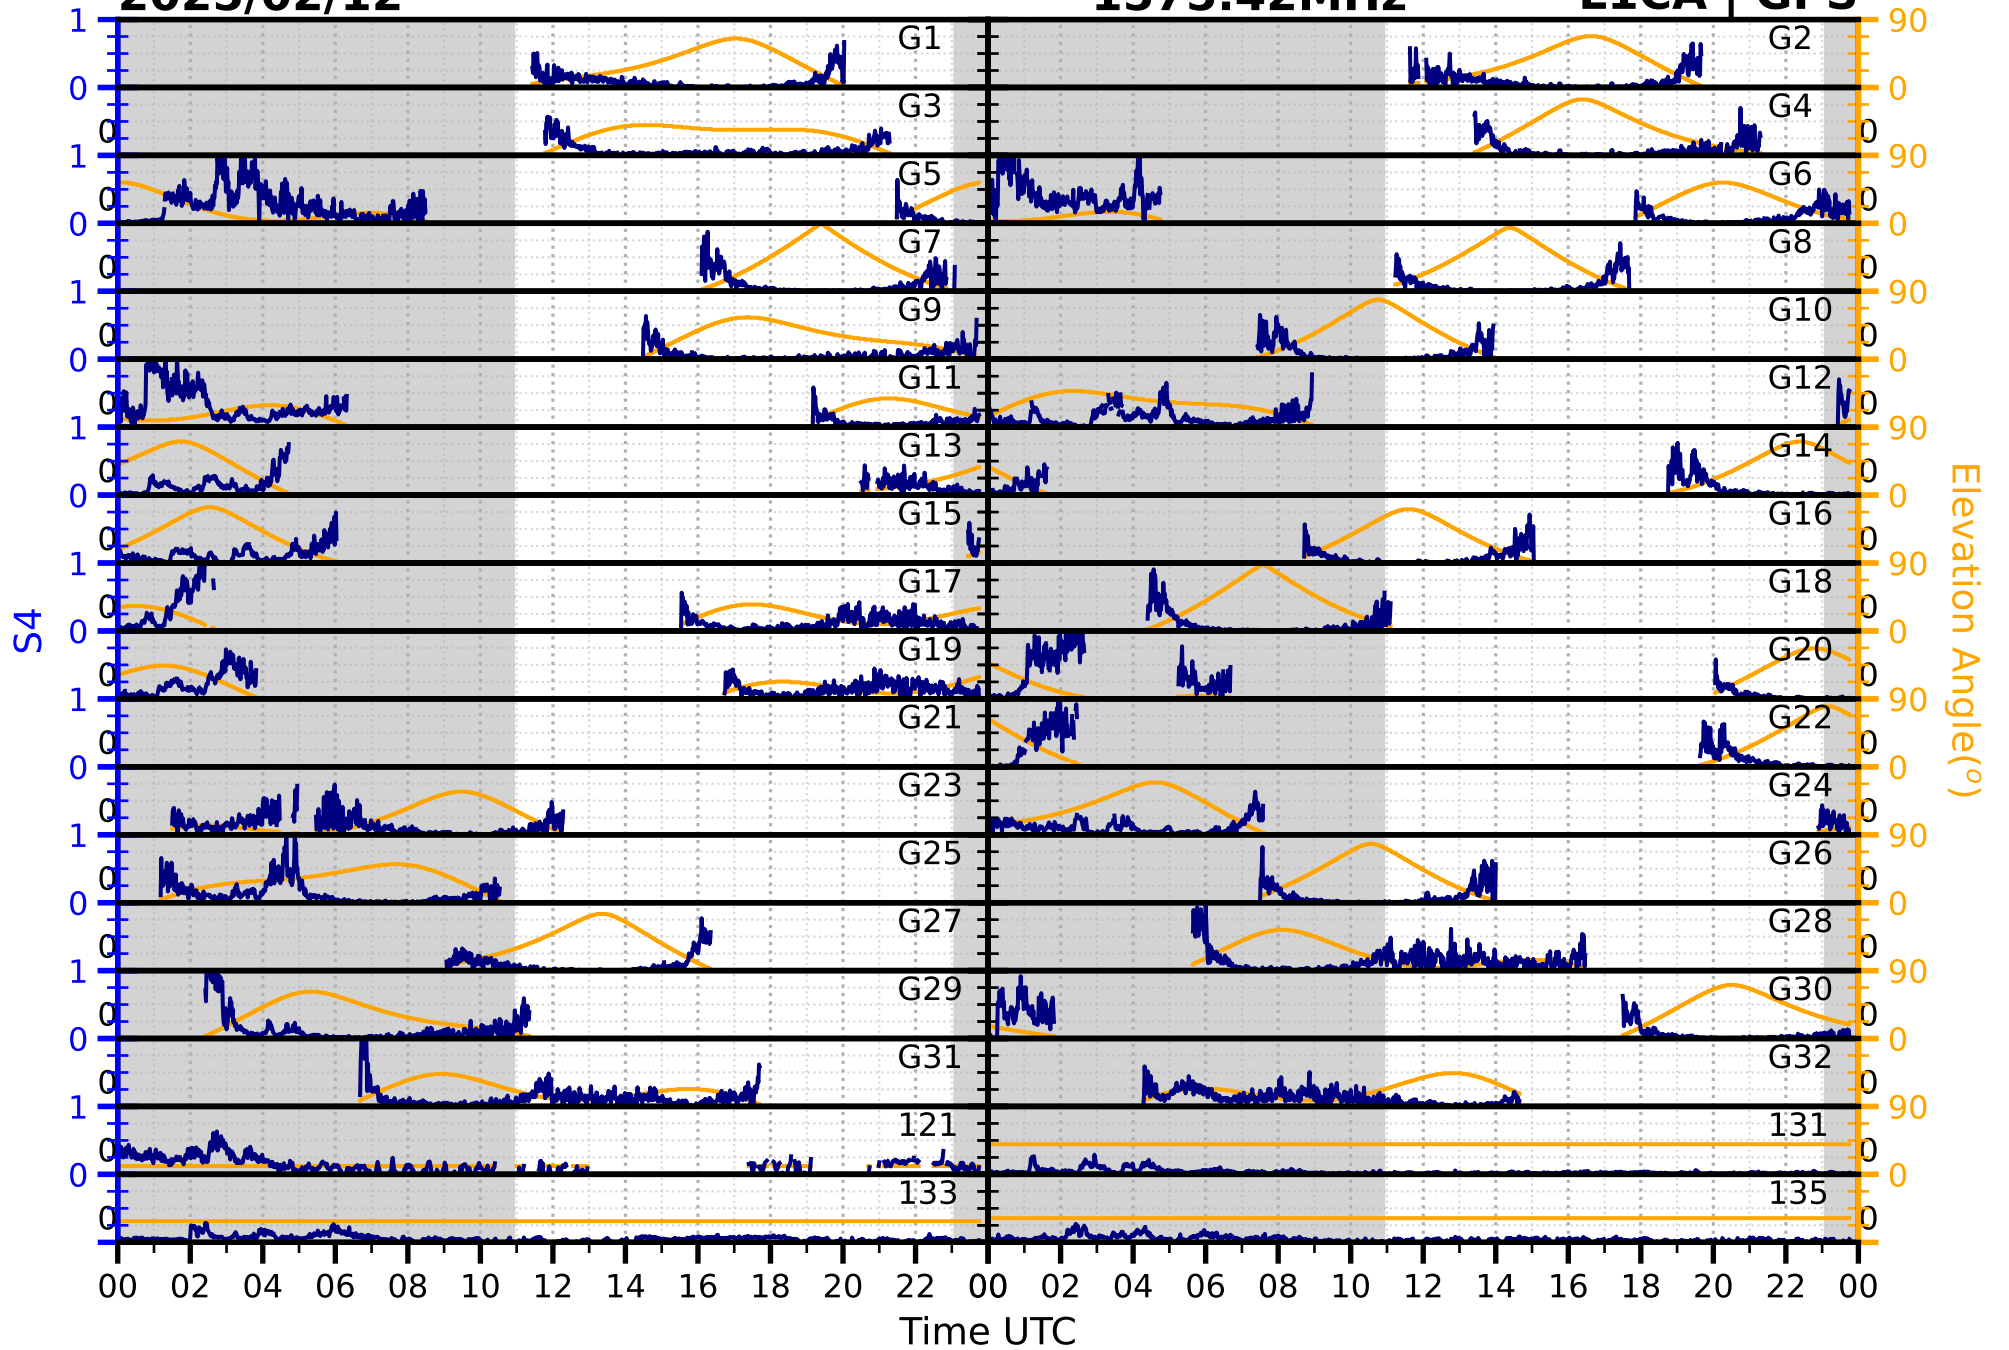

2025/02/12

S4

1575.42MHz

L1CA | GPS

2025/02/12

S4 1575.42MHz L1BC | GALILEO

2025/02/12

S4

1602MHz

L1CA | GLONASS