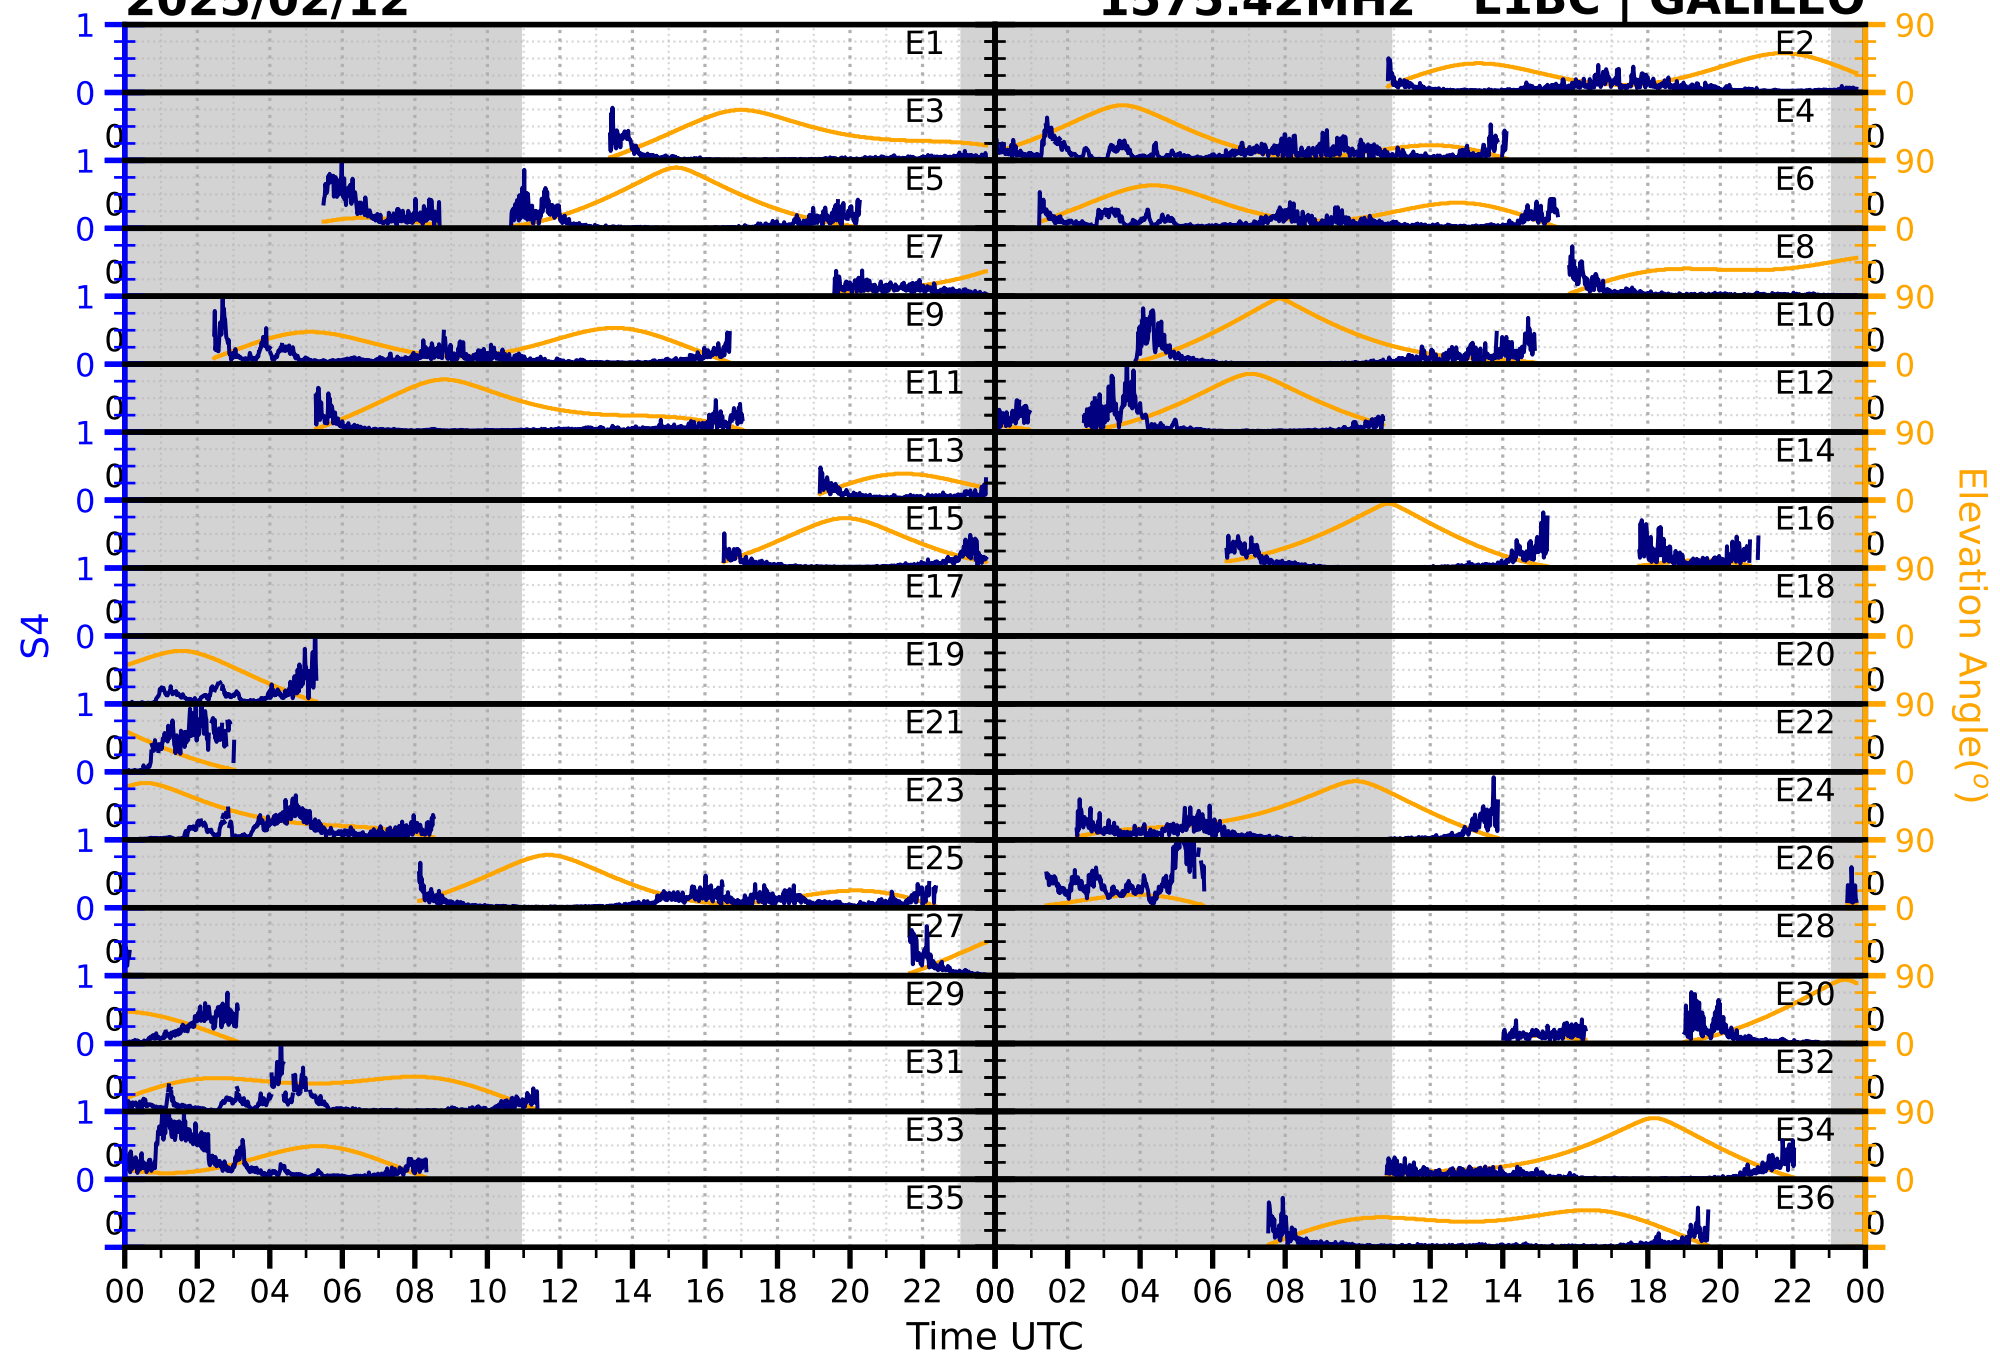

2025/02/12

S4

1575.42MHz

L1CA | GPS

2025/02/12

S4 1575.42MHz L1BC | GALILEO

2025/02/12

S4

1602MHz

L1CA | GLONASS