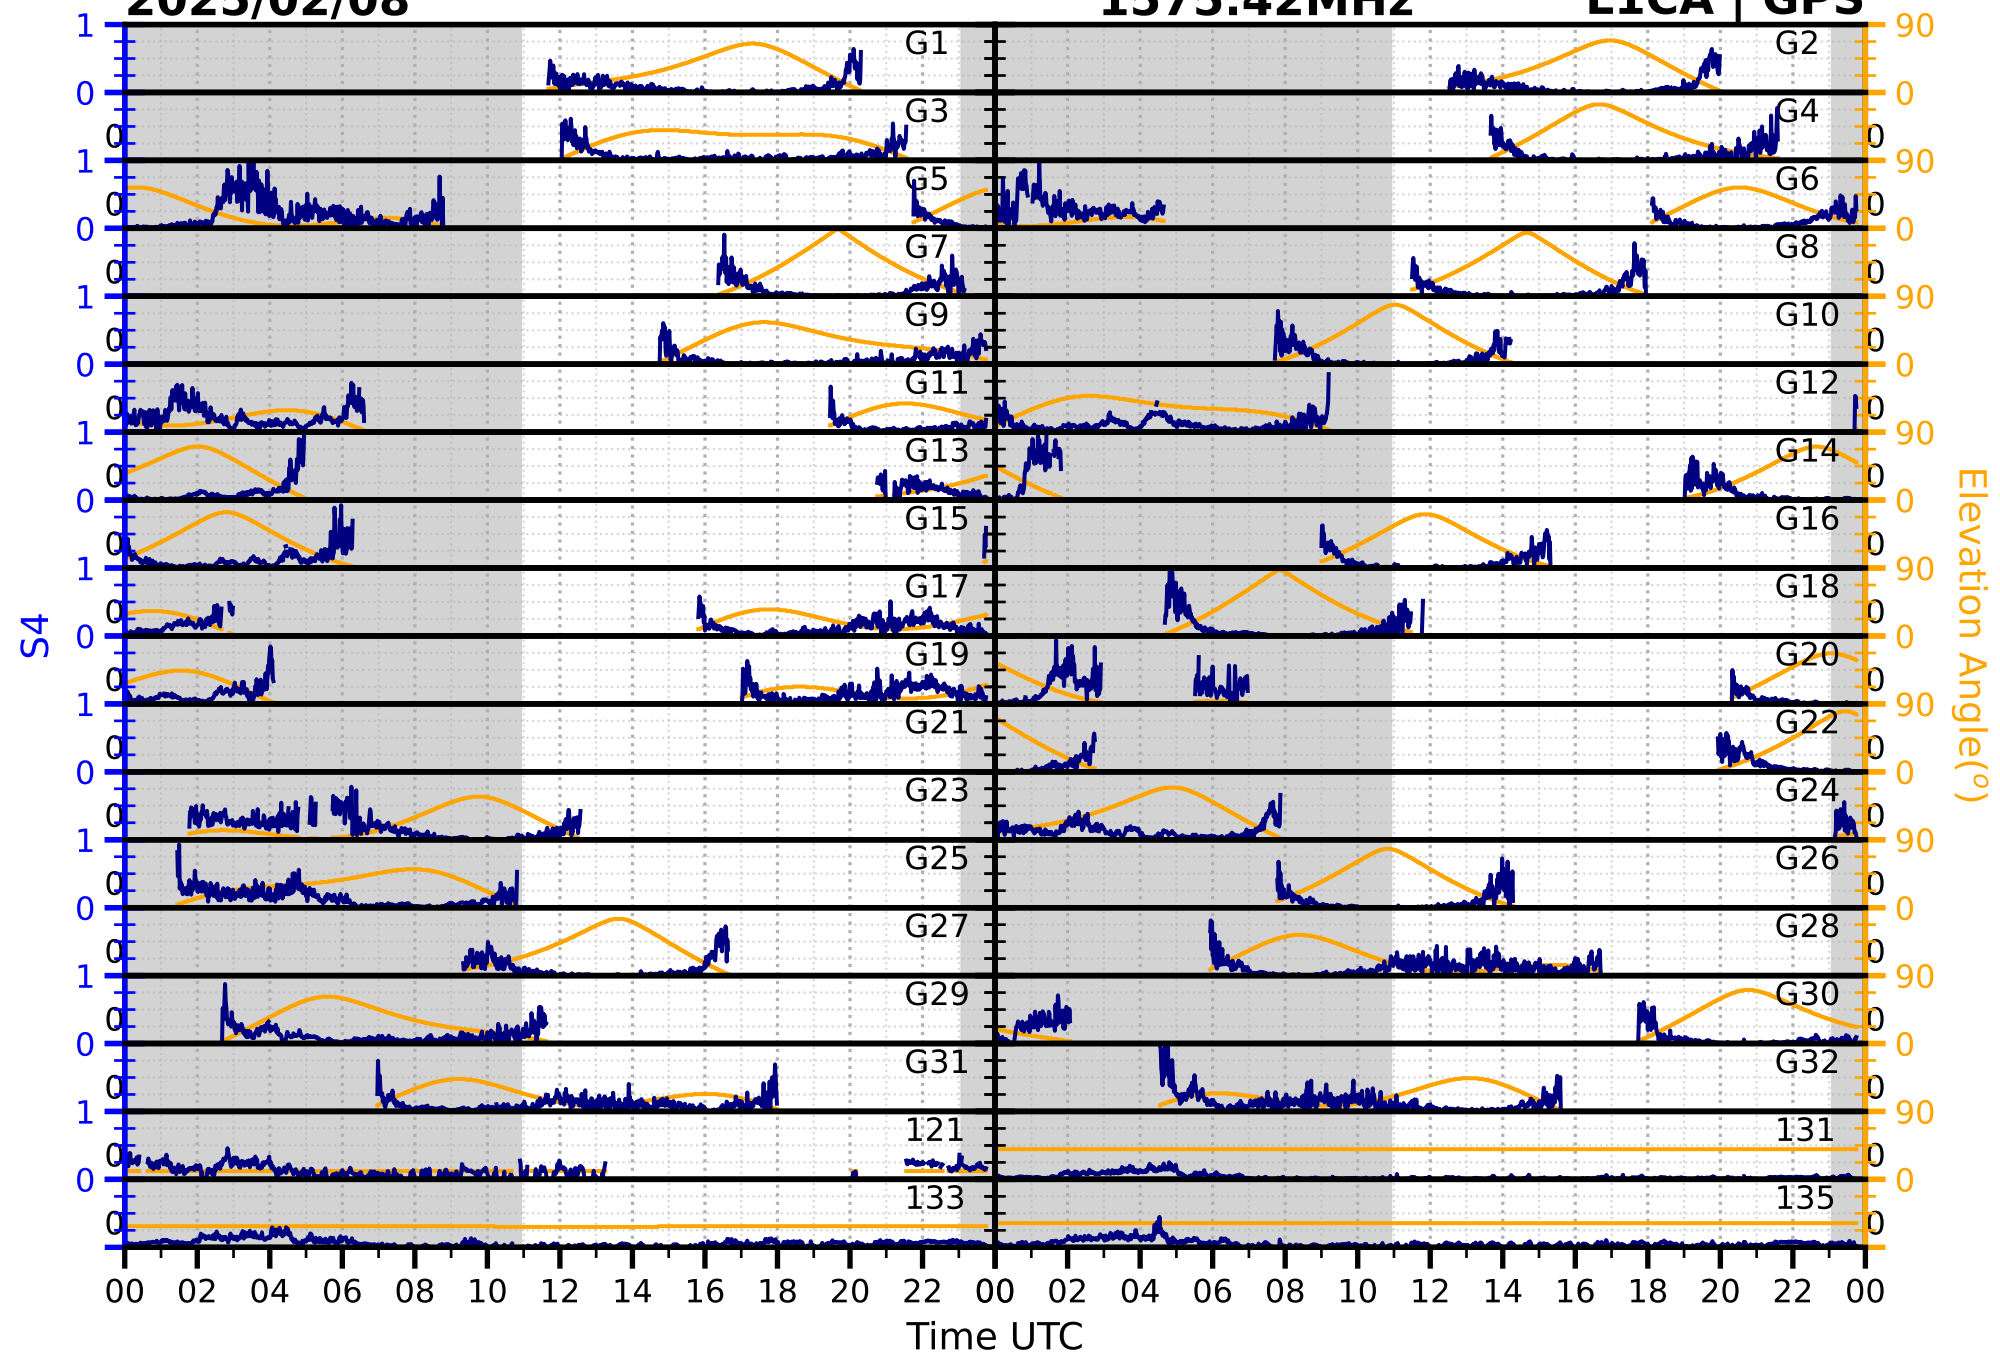

2025/02/08

S4

1575.42MHz

L1CA | GPS

2025/02/08

S4 1575.42MHz L1BC | GALILEO

2025/02/08

S4

1602MHz

L1CA | GLONASS