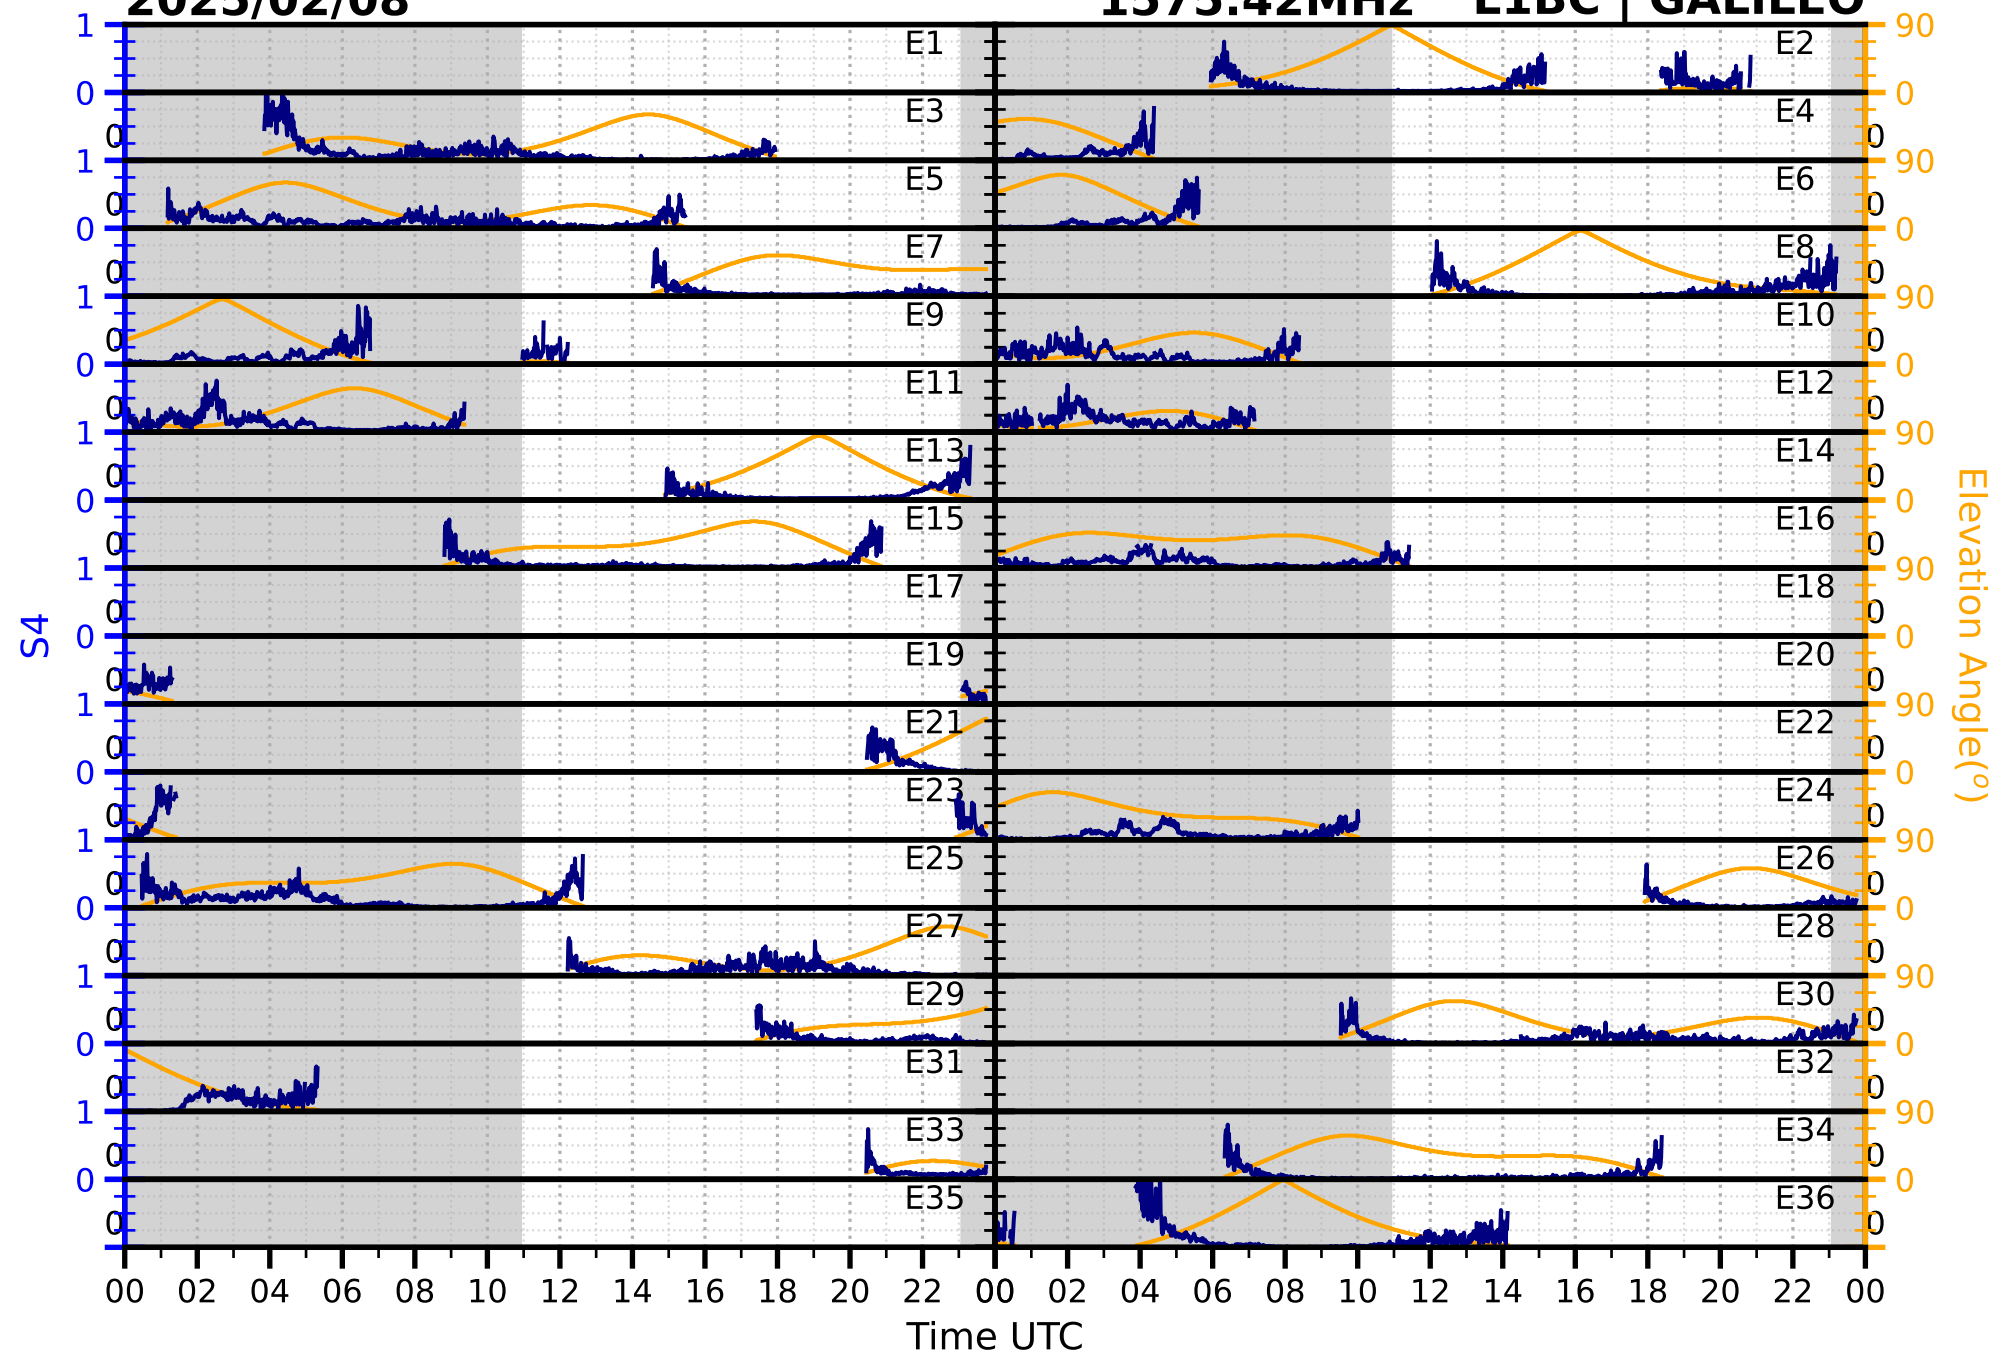

2025/02/08

S4

1575.42MHz

L1CA | GPS

2025/02/08

S4 1575.42MHz L1BC | GALILEO

2025/02/08

S4

1602MHz

L1CA | GLONASS