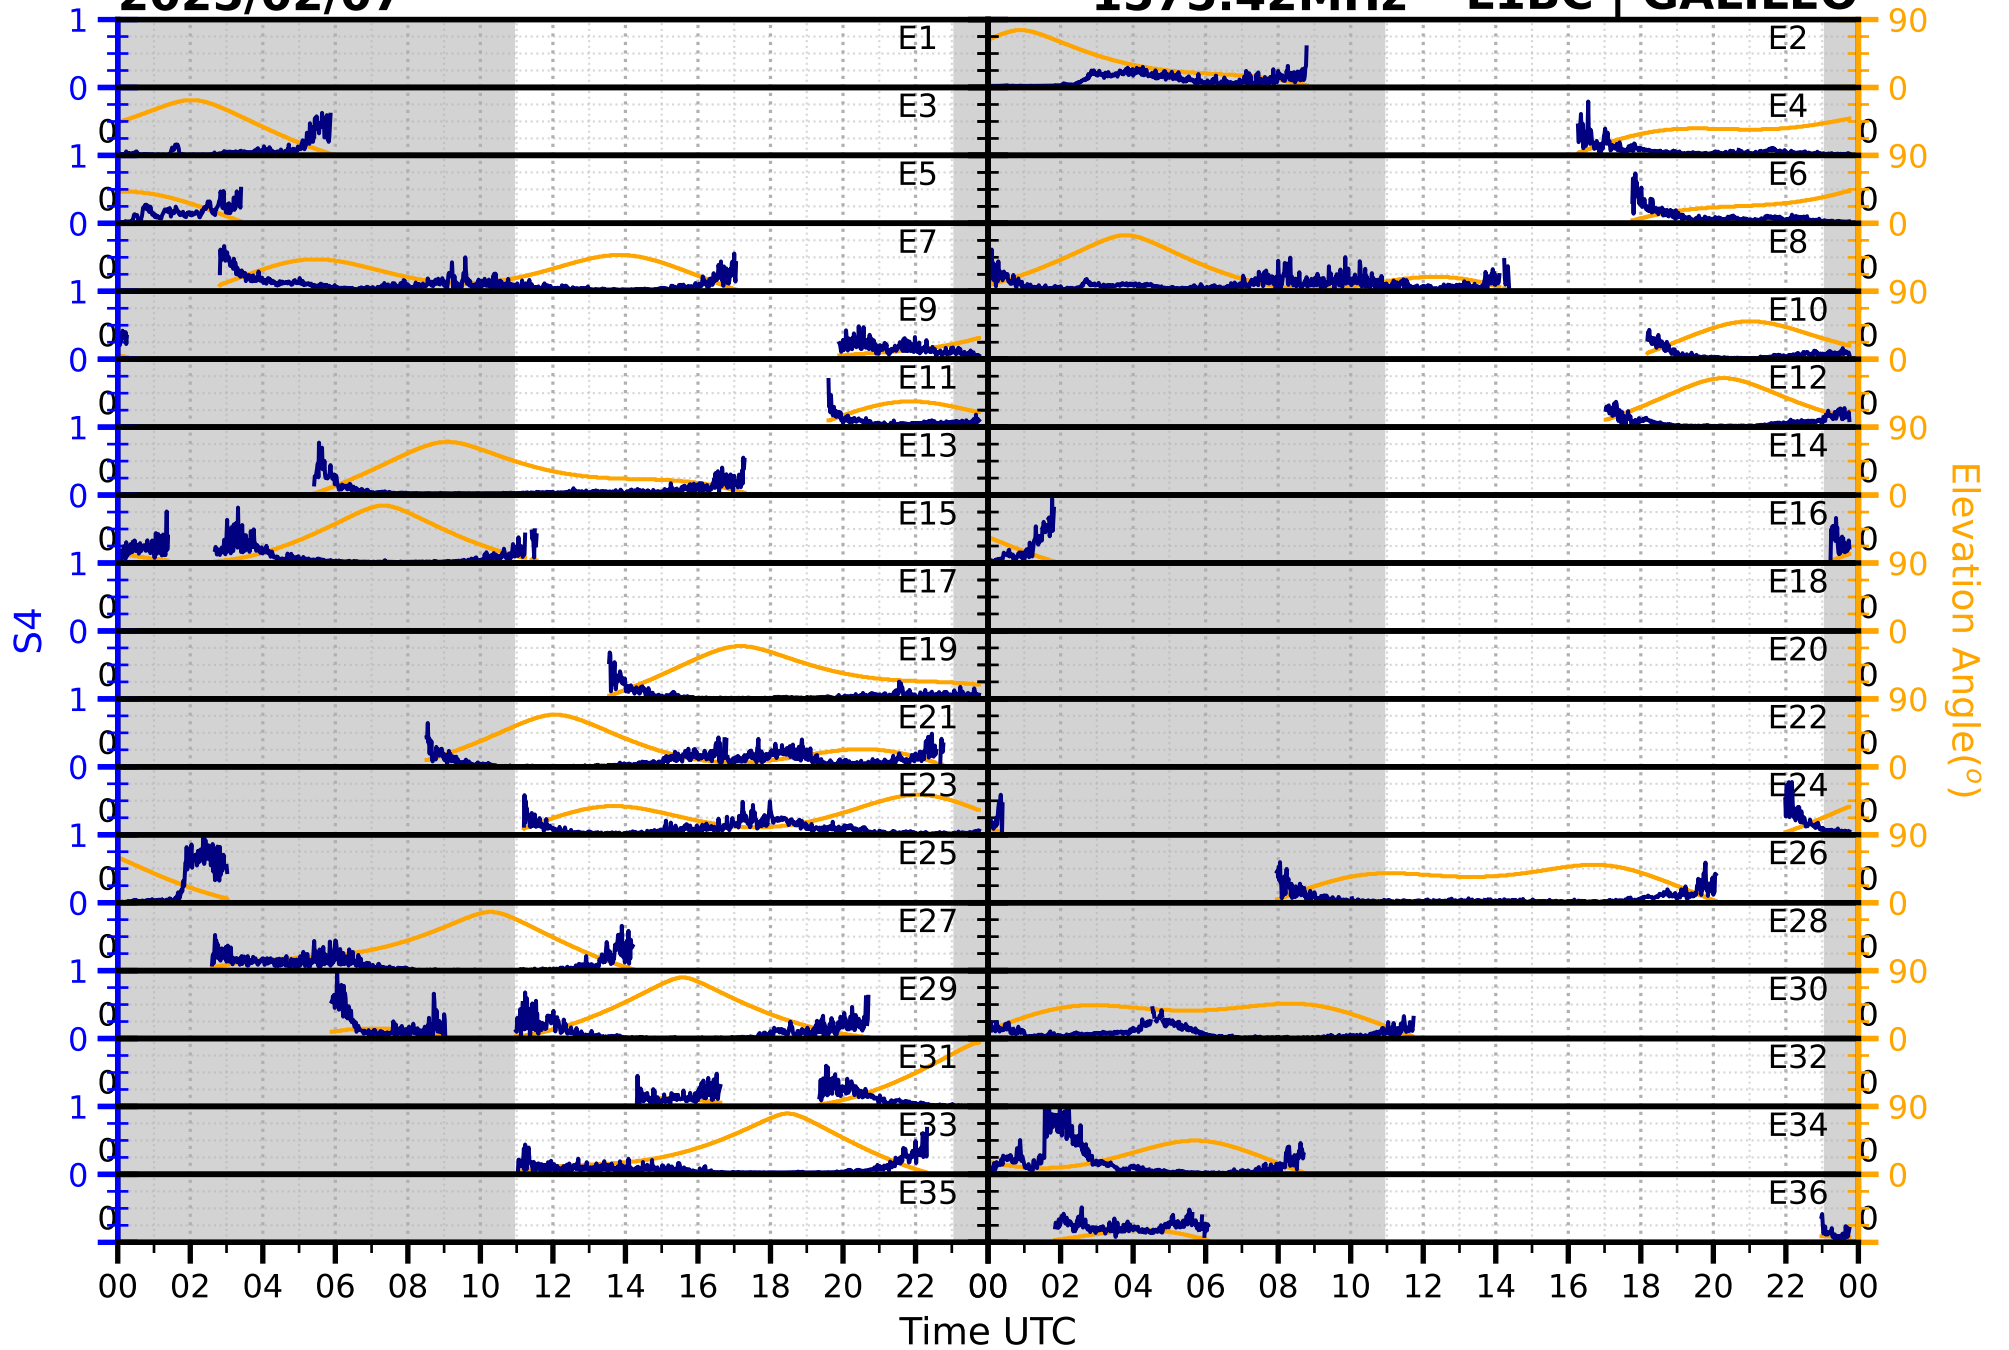

2025/02/07

S4

1575.42MHz

L1CA | GPS

2025/02/07

S4

1575.42MHz

L1BC | GALILEO

2025/02/07

S4

1602MHz

L1CA | GLONASS