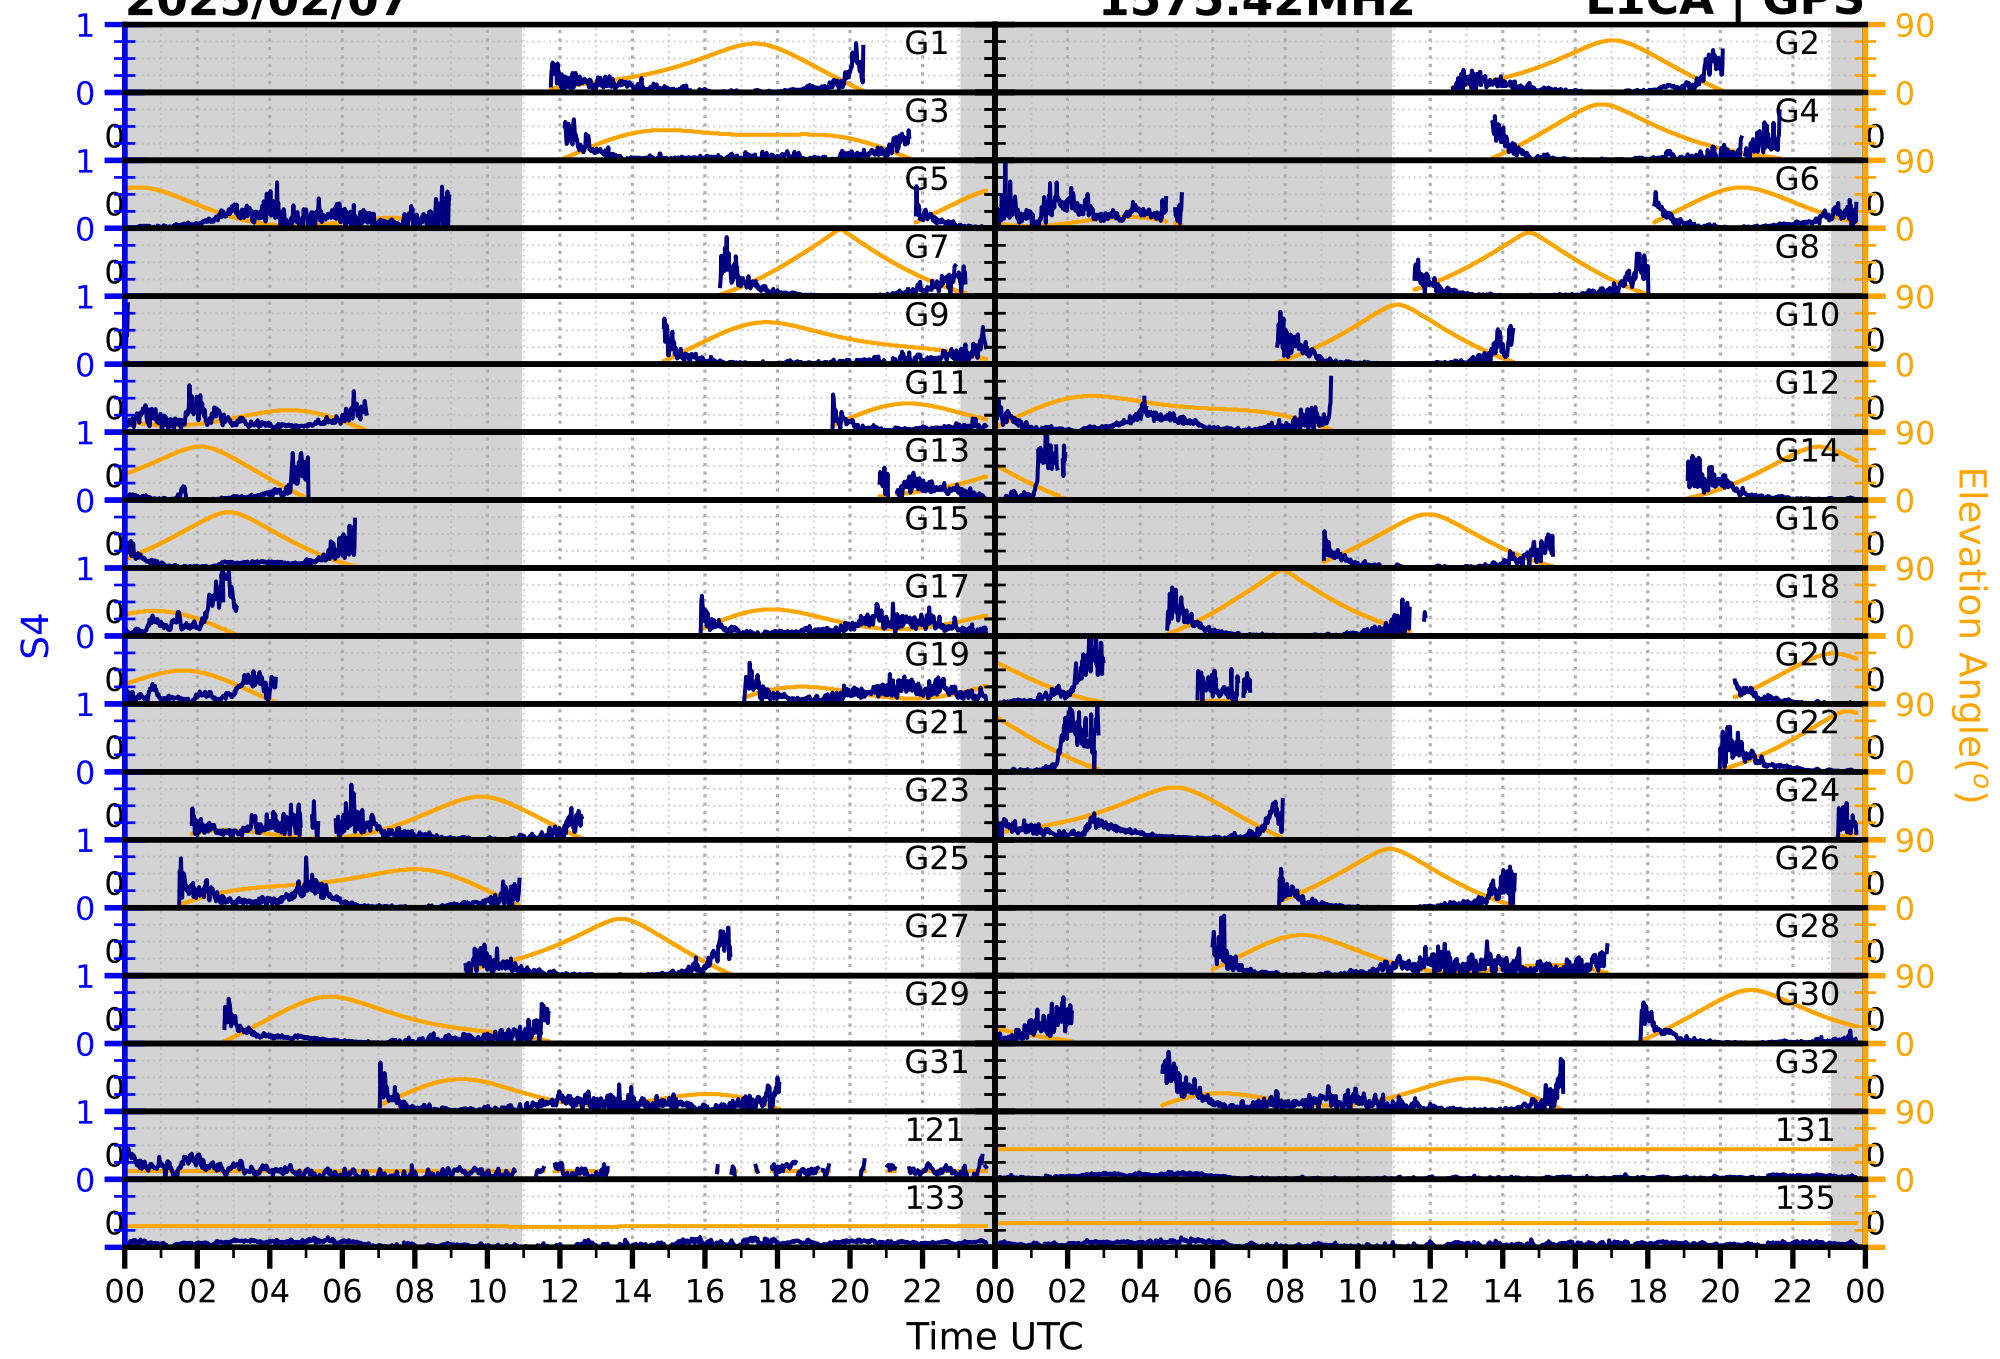

2025/02/07

S4

1575.42MHz

L1CA | GPS

2025/02/07

S4

1575.42MHz

L1BC | GALILEO

2025/02/07

S4

1602MHz

L1CA | GLONASS