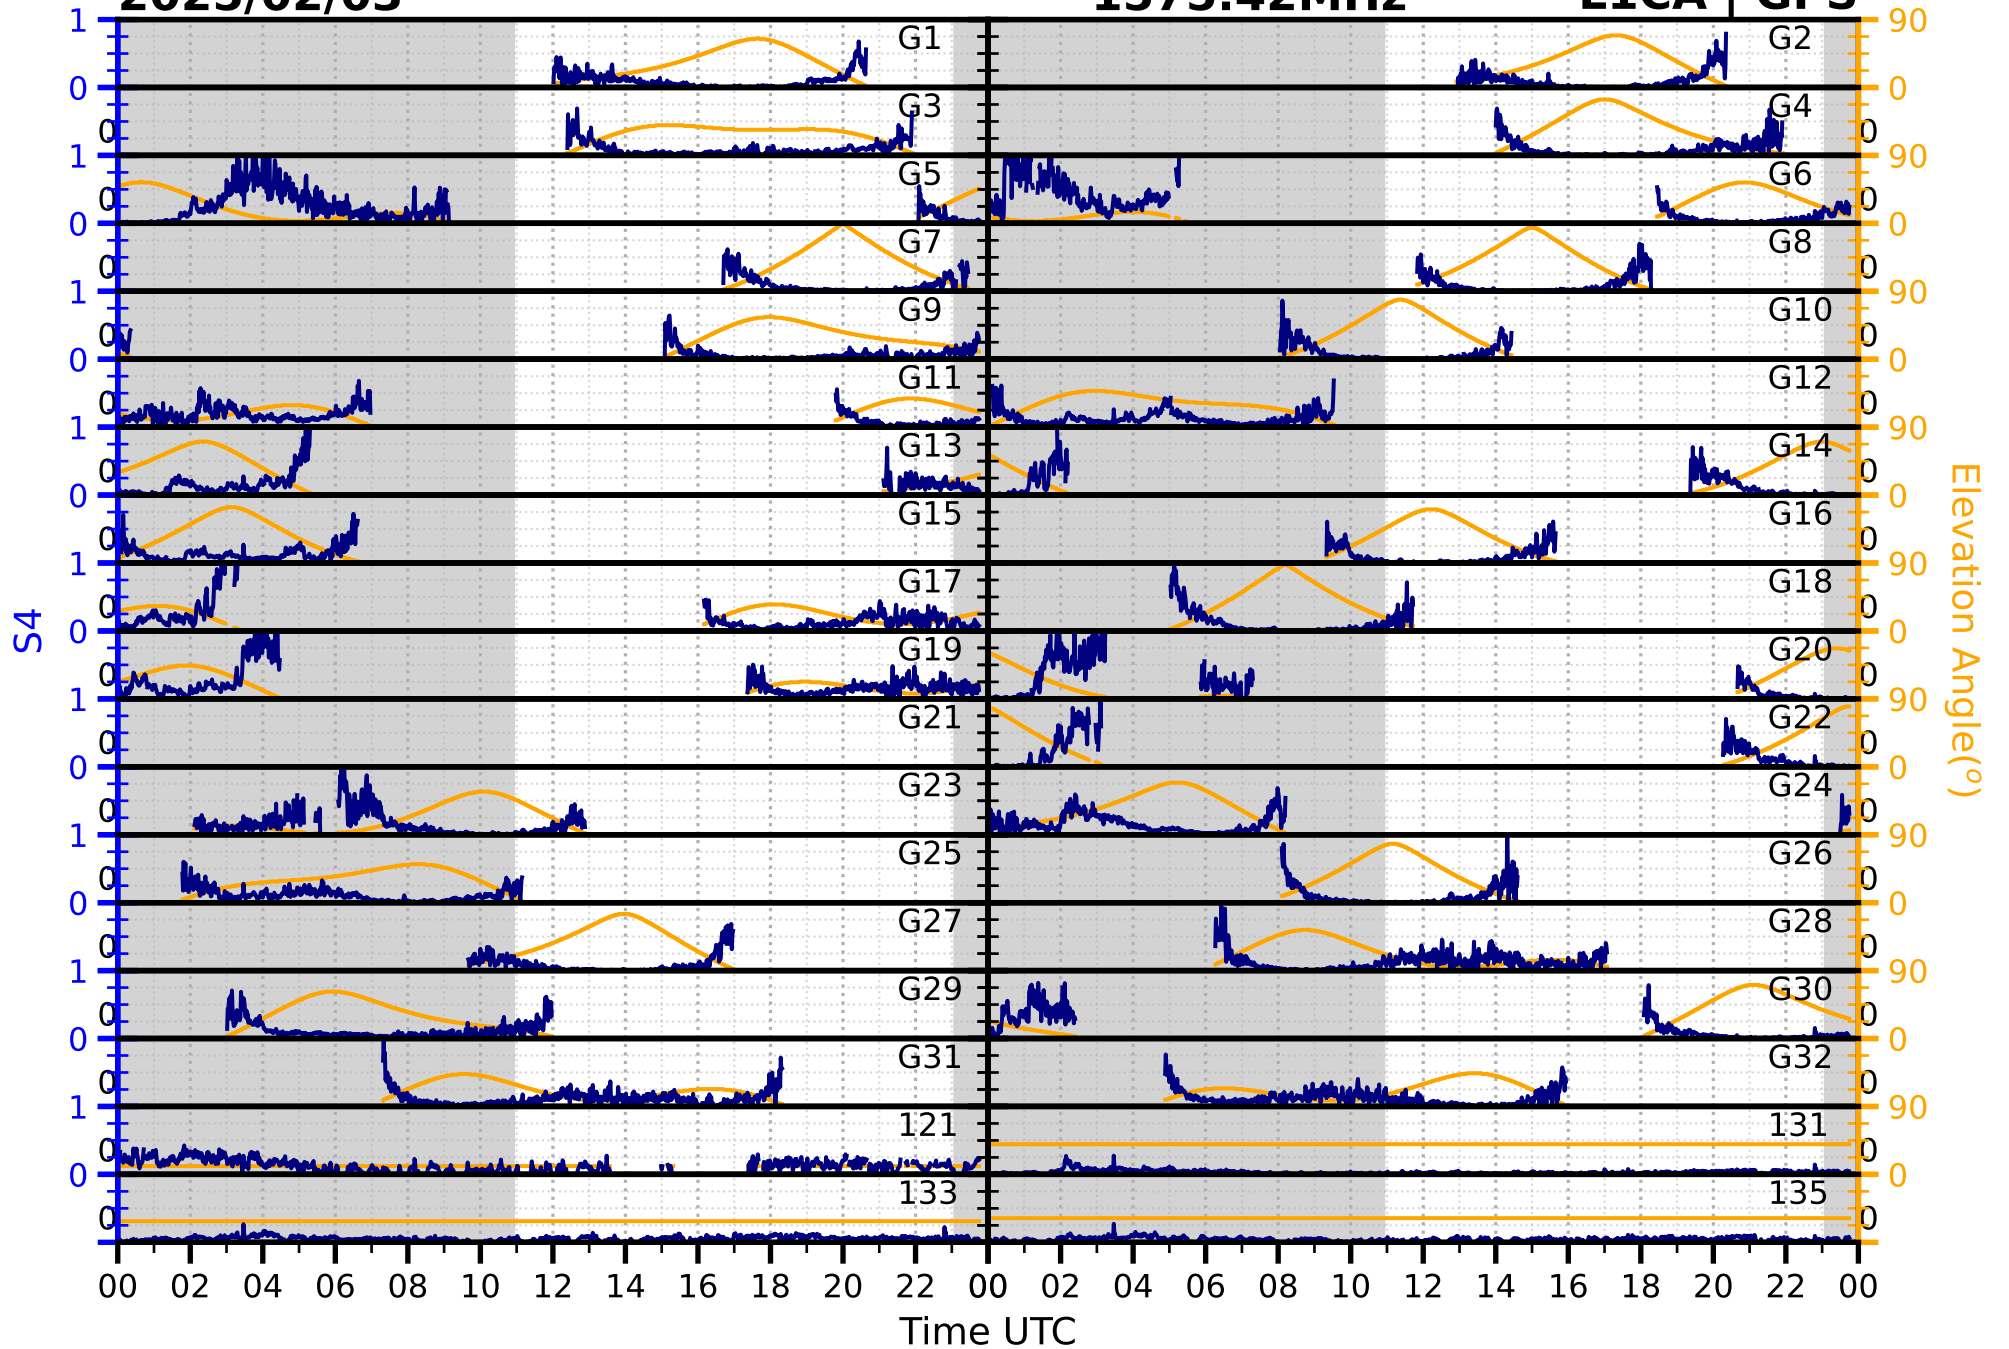

2025/02/03

S4

1575.42MHz

L1CA | GPS

2025/02/03

S4

1575.42MHz

L1BC | GALILEO

2025/02/03

S4

1602MHz

L1CA | GLONASS