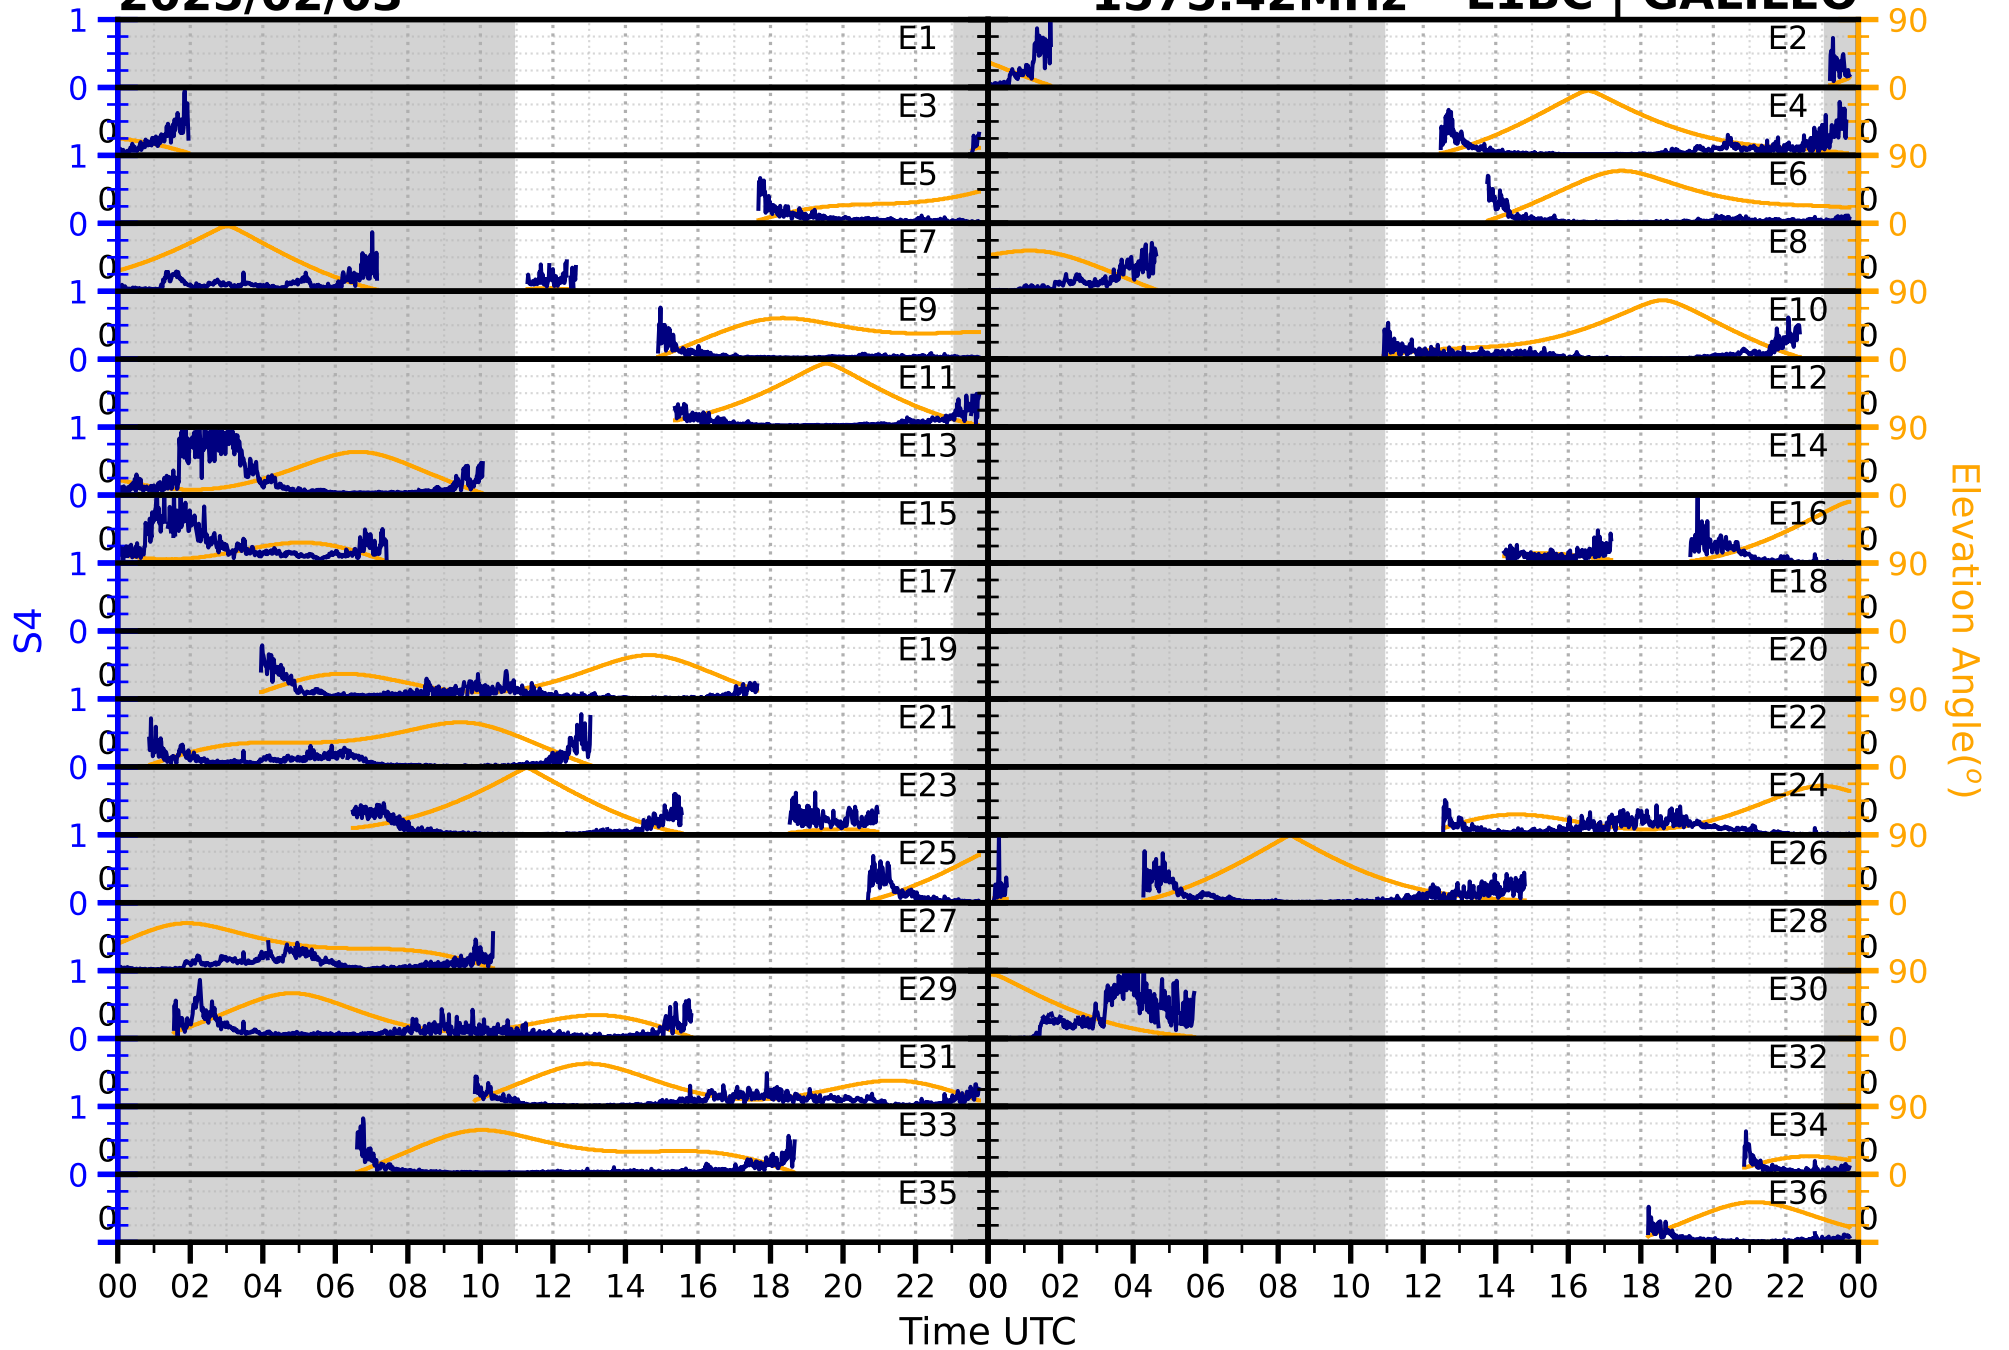

2025/02/03

S4

1575.42MHz

L1CA | GPS

2025/02/03

S4

1575.42MHz

L1BC | GALILEO

2025/02/03

S4

1602MHz

L1CA | GLONASS