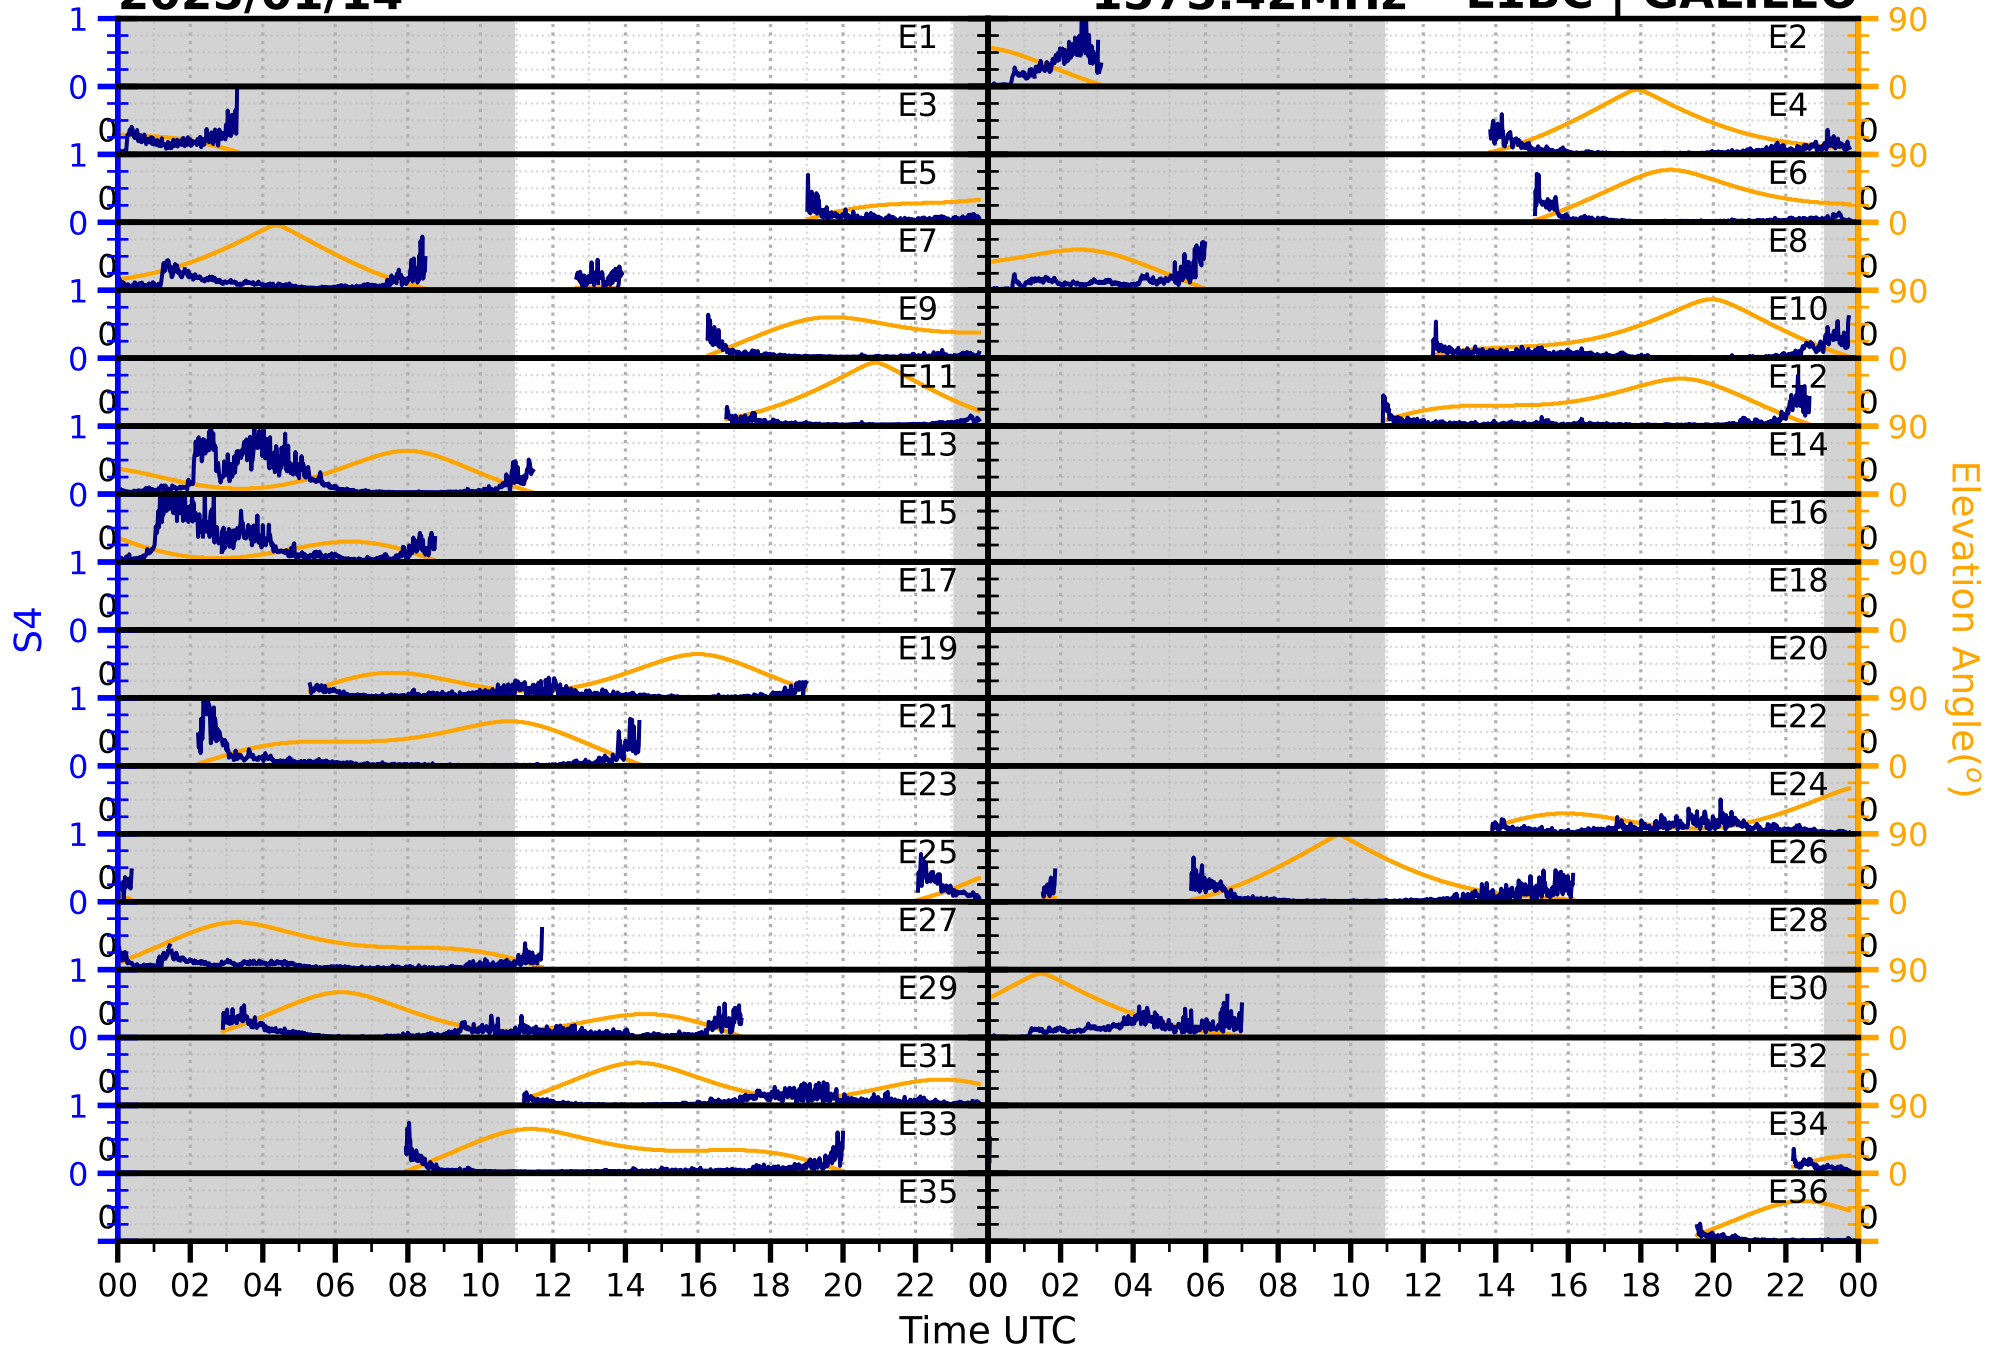

2025/01/14

S4

1575.42MHz

L1CA | GPS

2025/01/14

S4

1575.42MHz

L1BC | GALILEO

2025/01/14

S4

1602MHz

L1CA | GLONASS