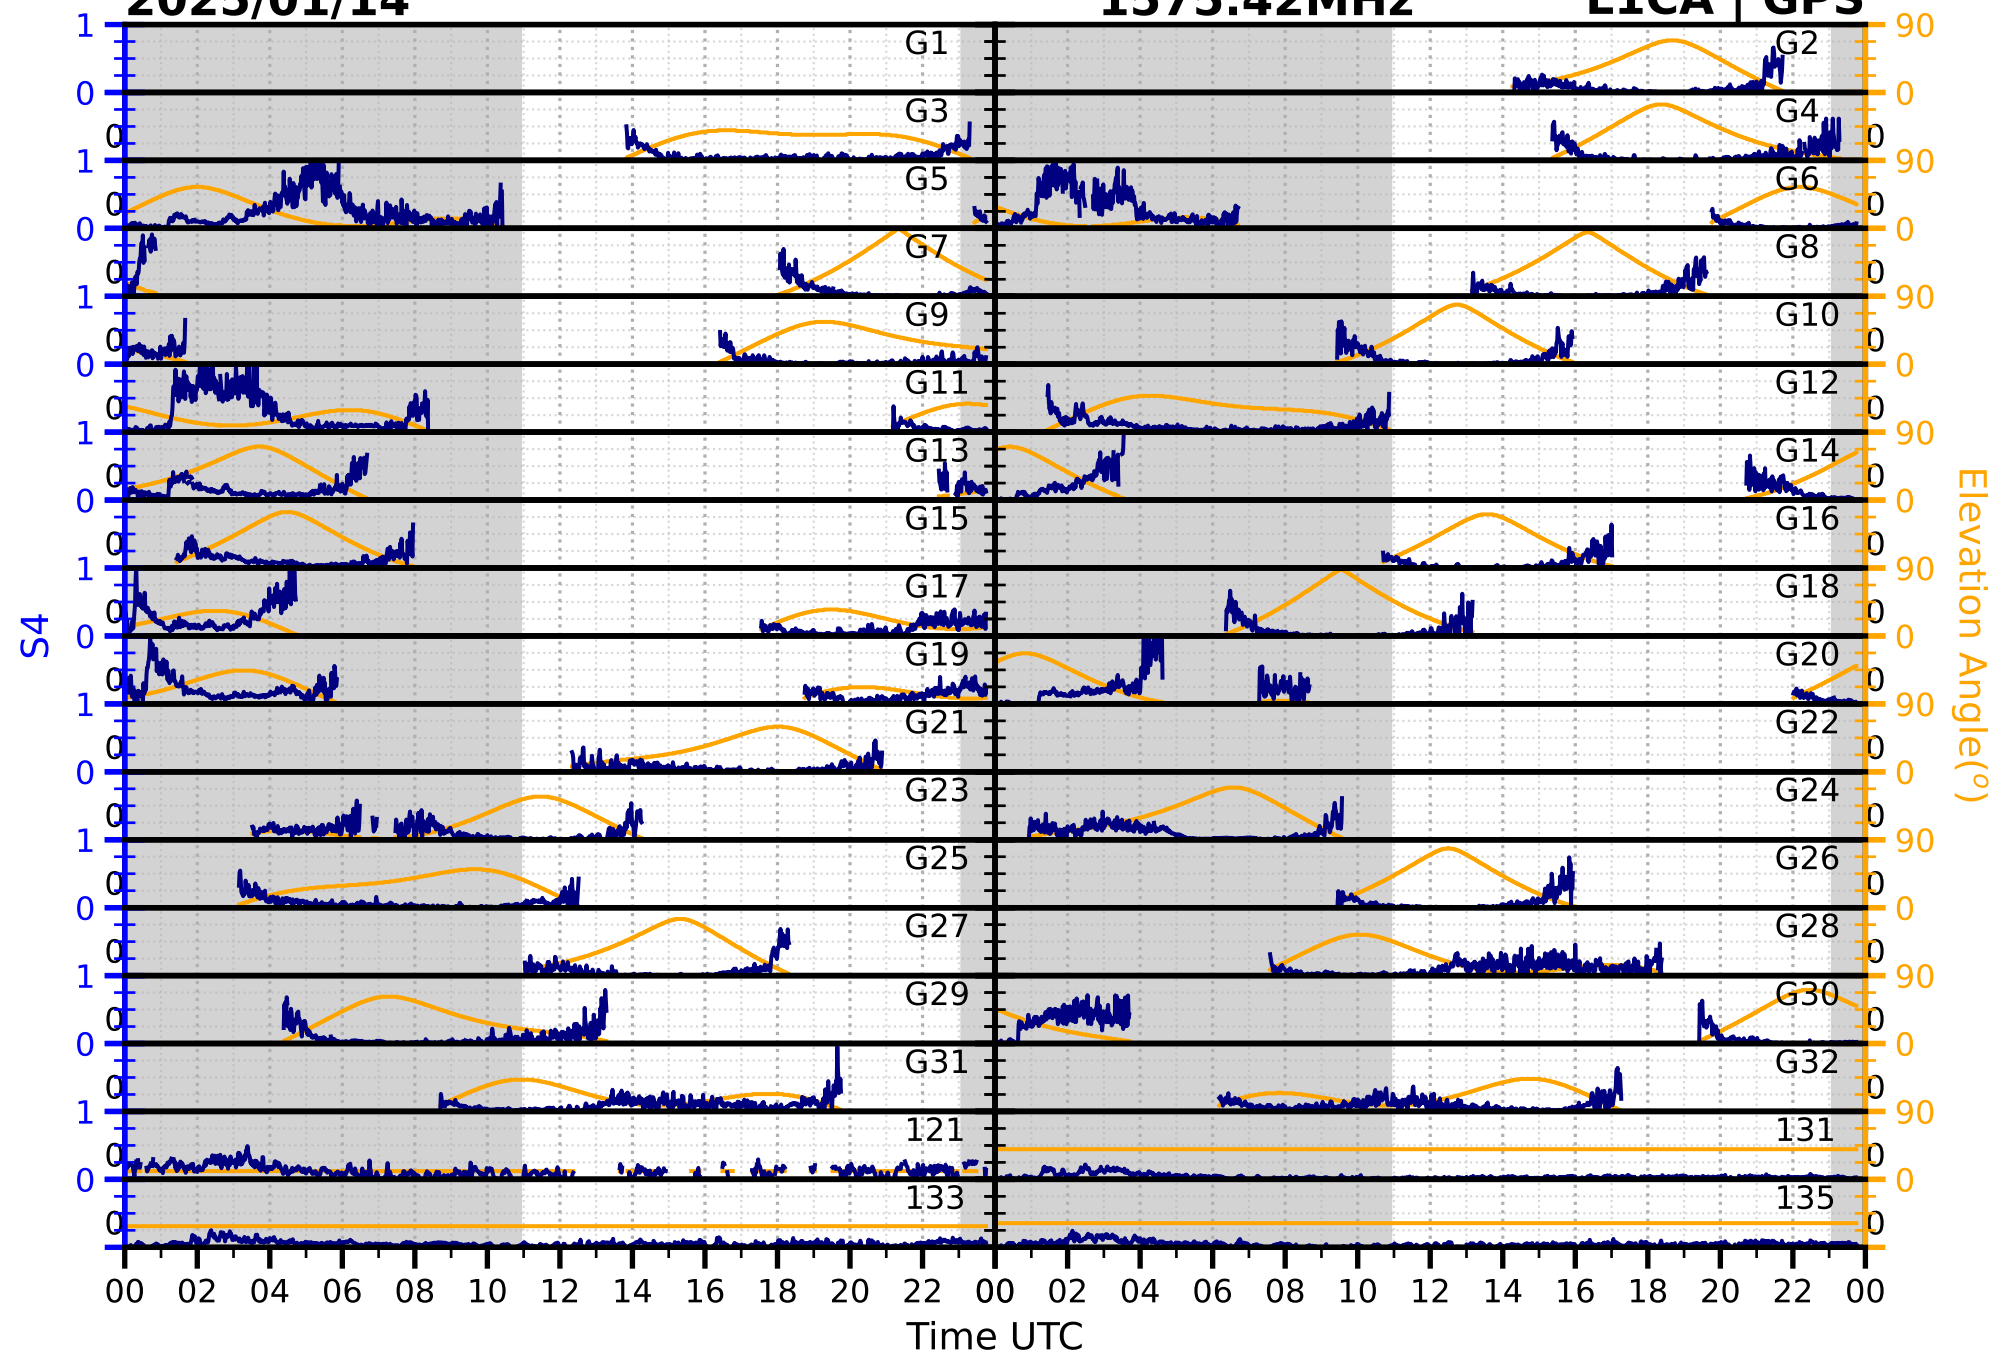

2025/01/14

S4

1575.42MHz

L1CA | GPS

2025/01/14

S4

1575.42MHz

L1BC | GALILEO

2025/01/14

S4

1602MHz

L1CA | GLONASS