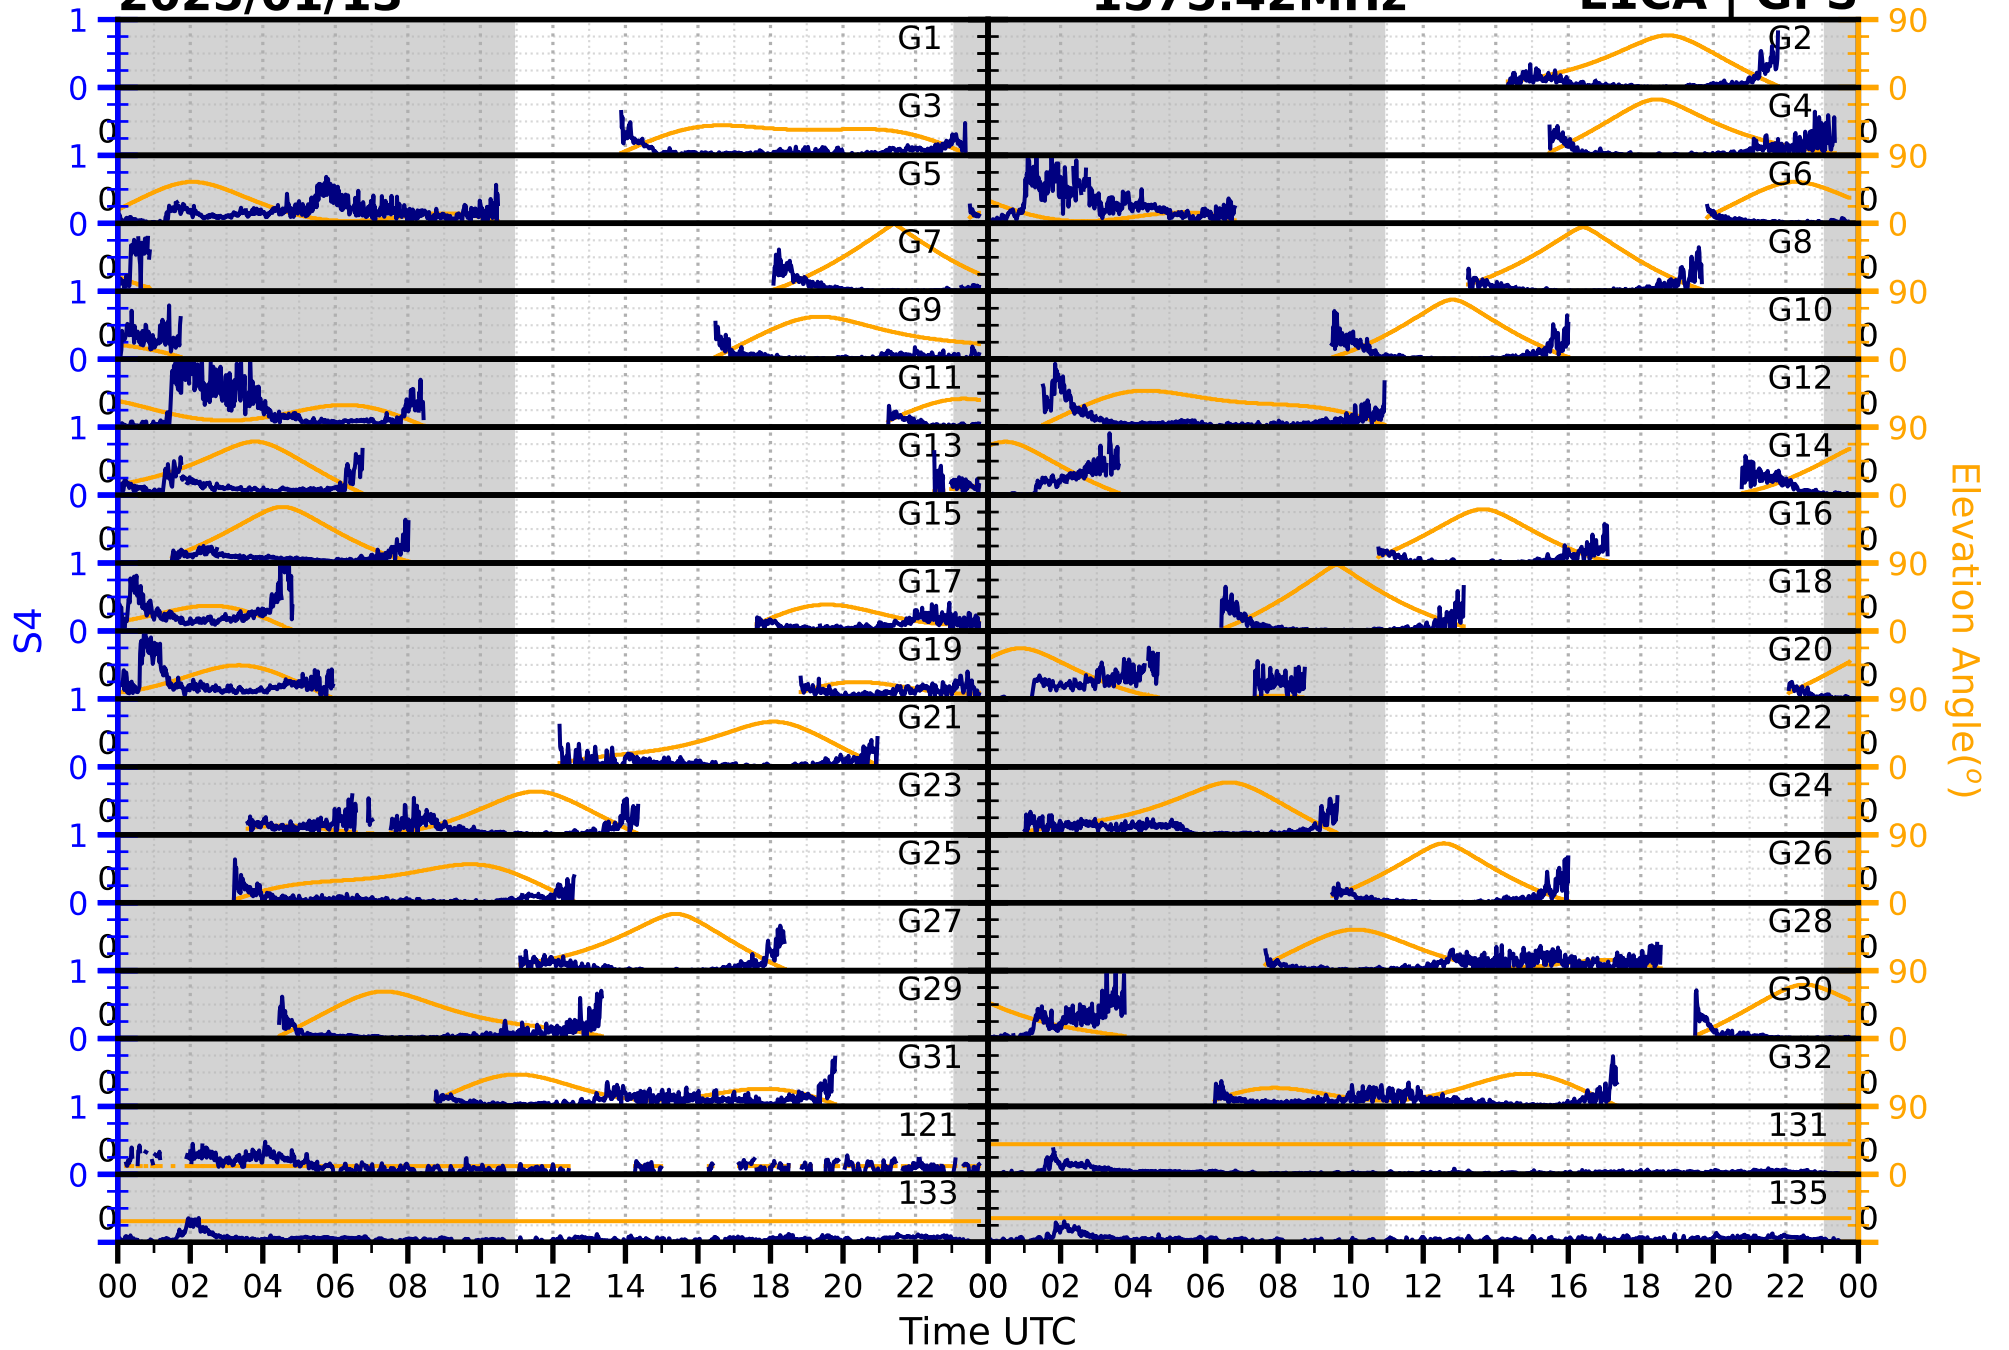

2025/01/13

S4

1575.42MHz

L1CA | GPS

2025/01/13

S4

1575.42MHz

L1BC | GALILEO

2025/01/13

S4

1602MHz

L1CA | GLONASS