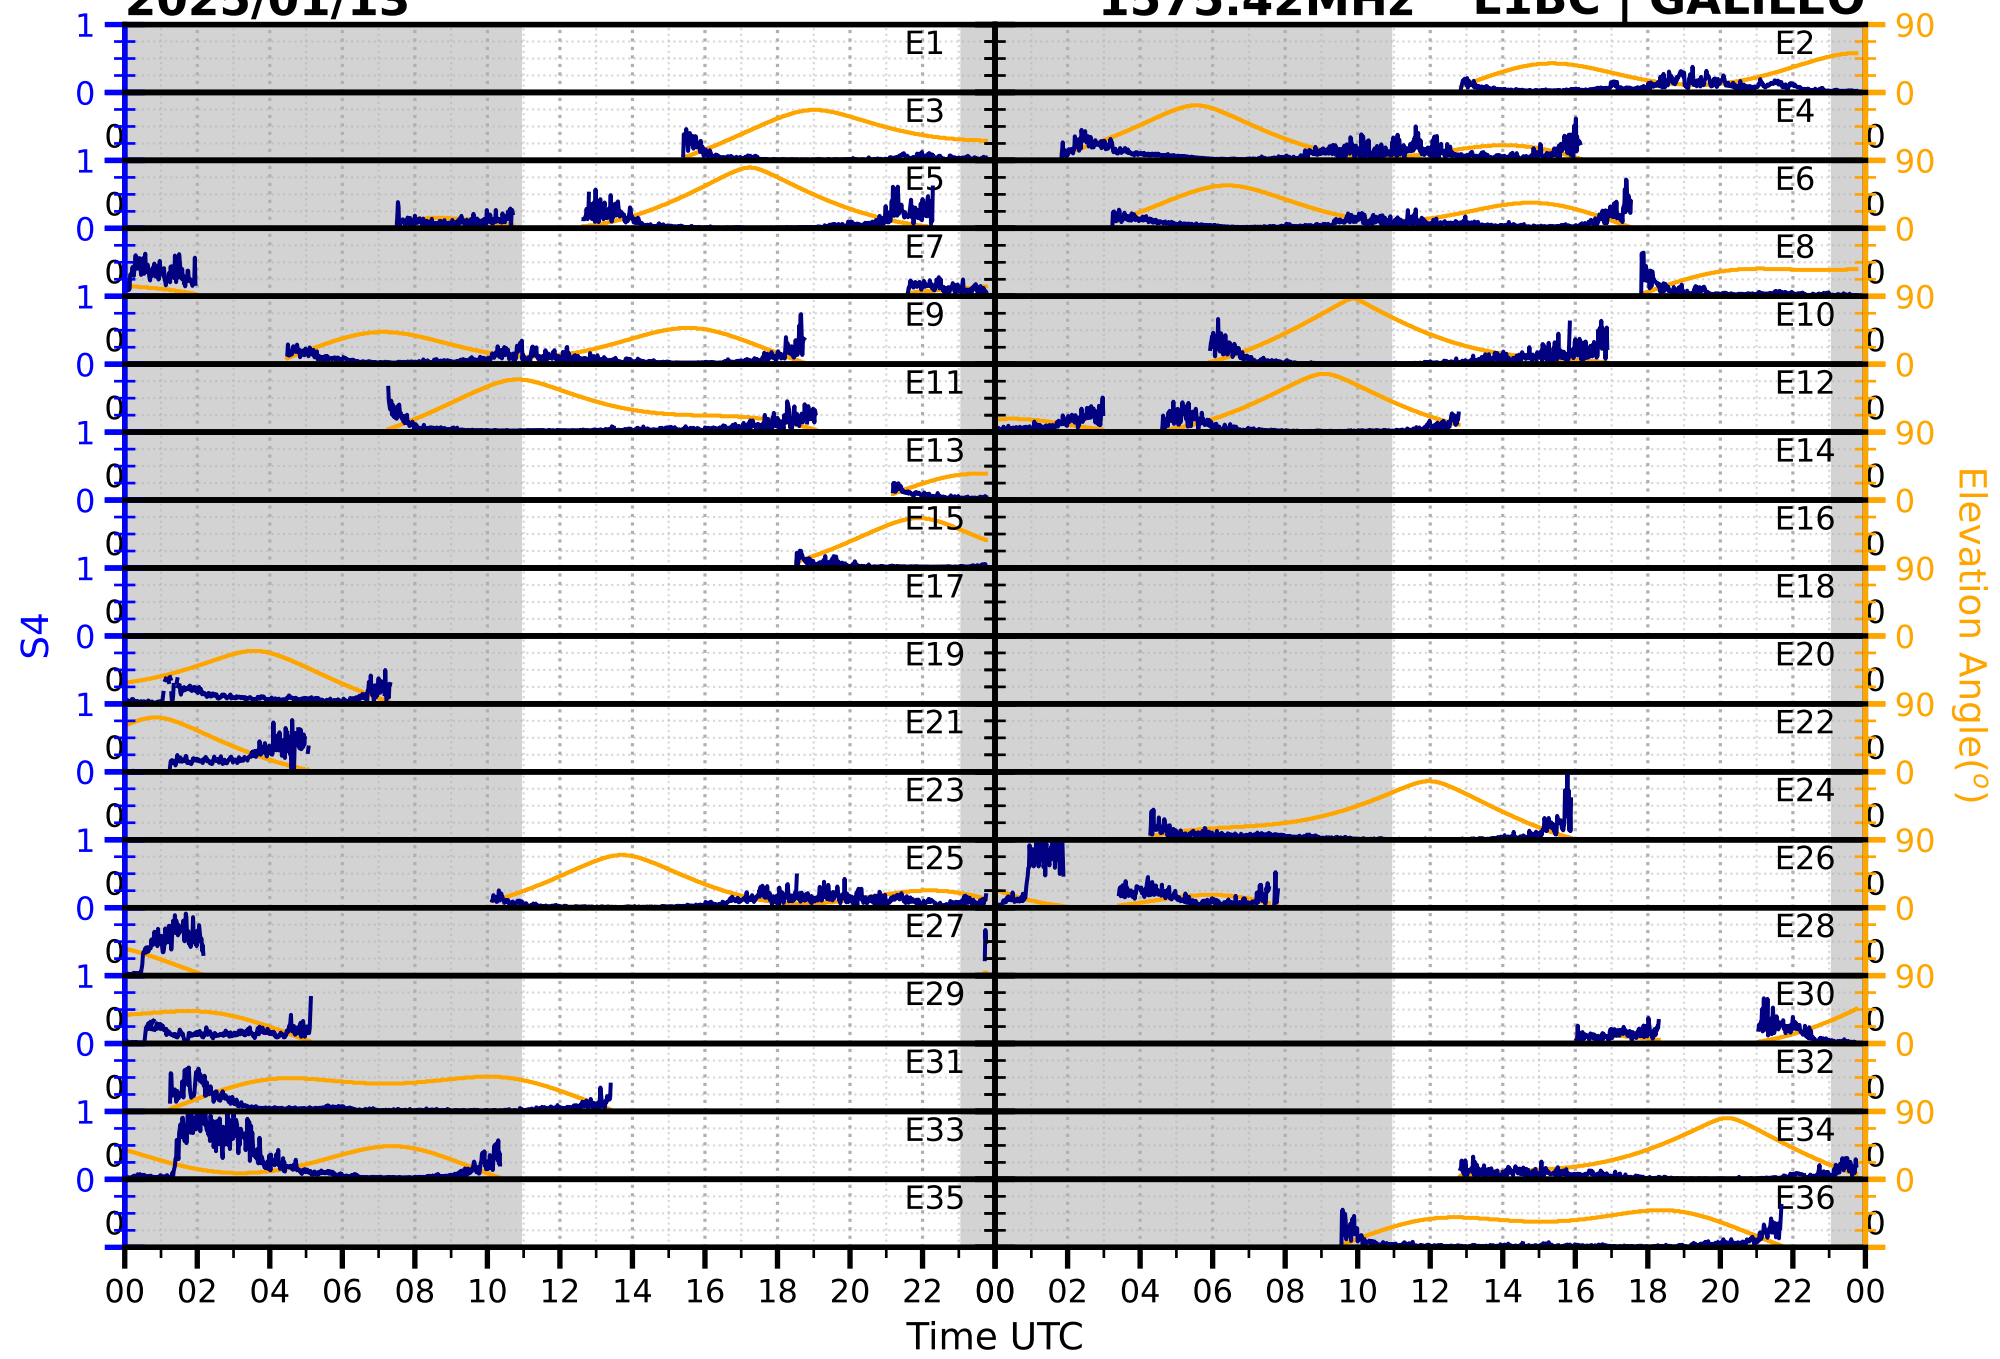

2025/01/13

S4

1575.42MHz

L1CA | GPS

2025/01/13

S4

1575.42MHz

L1BC | GALILEO

2025/01/13

S4

1602MHz

L1CA | GLONASS