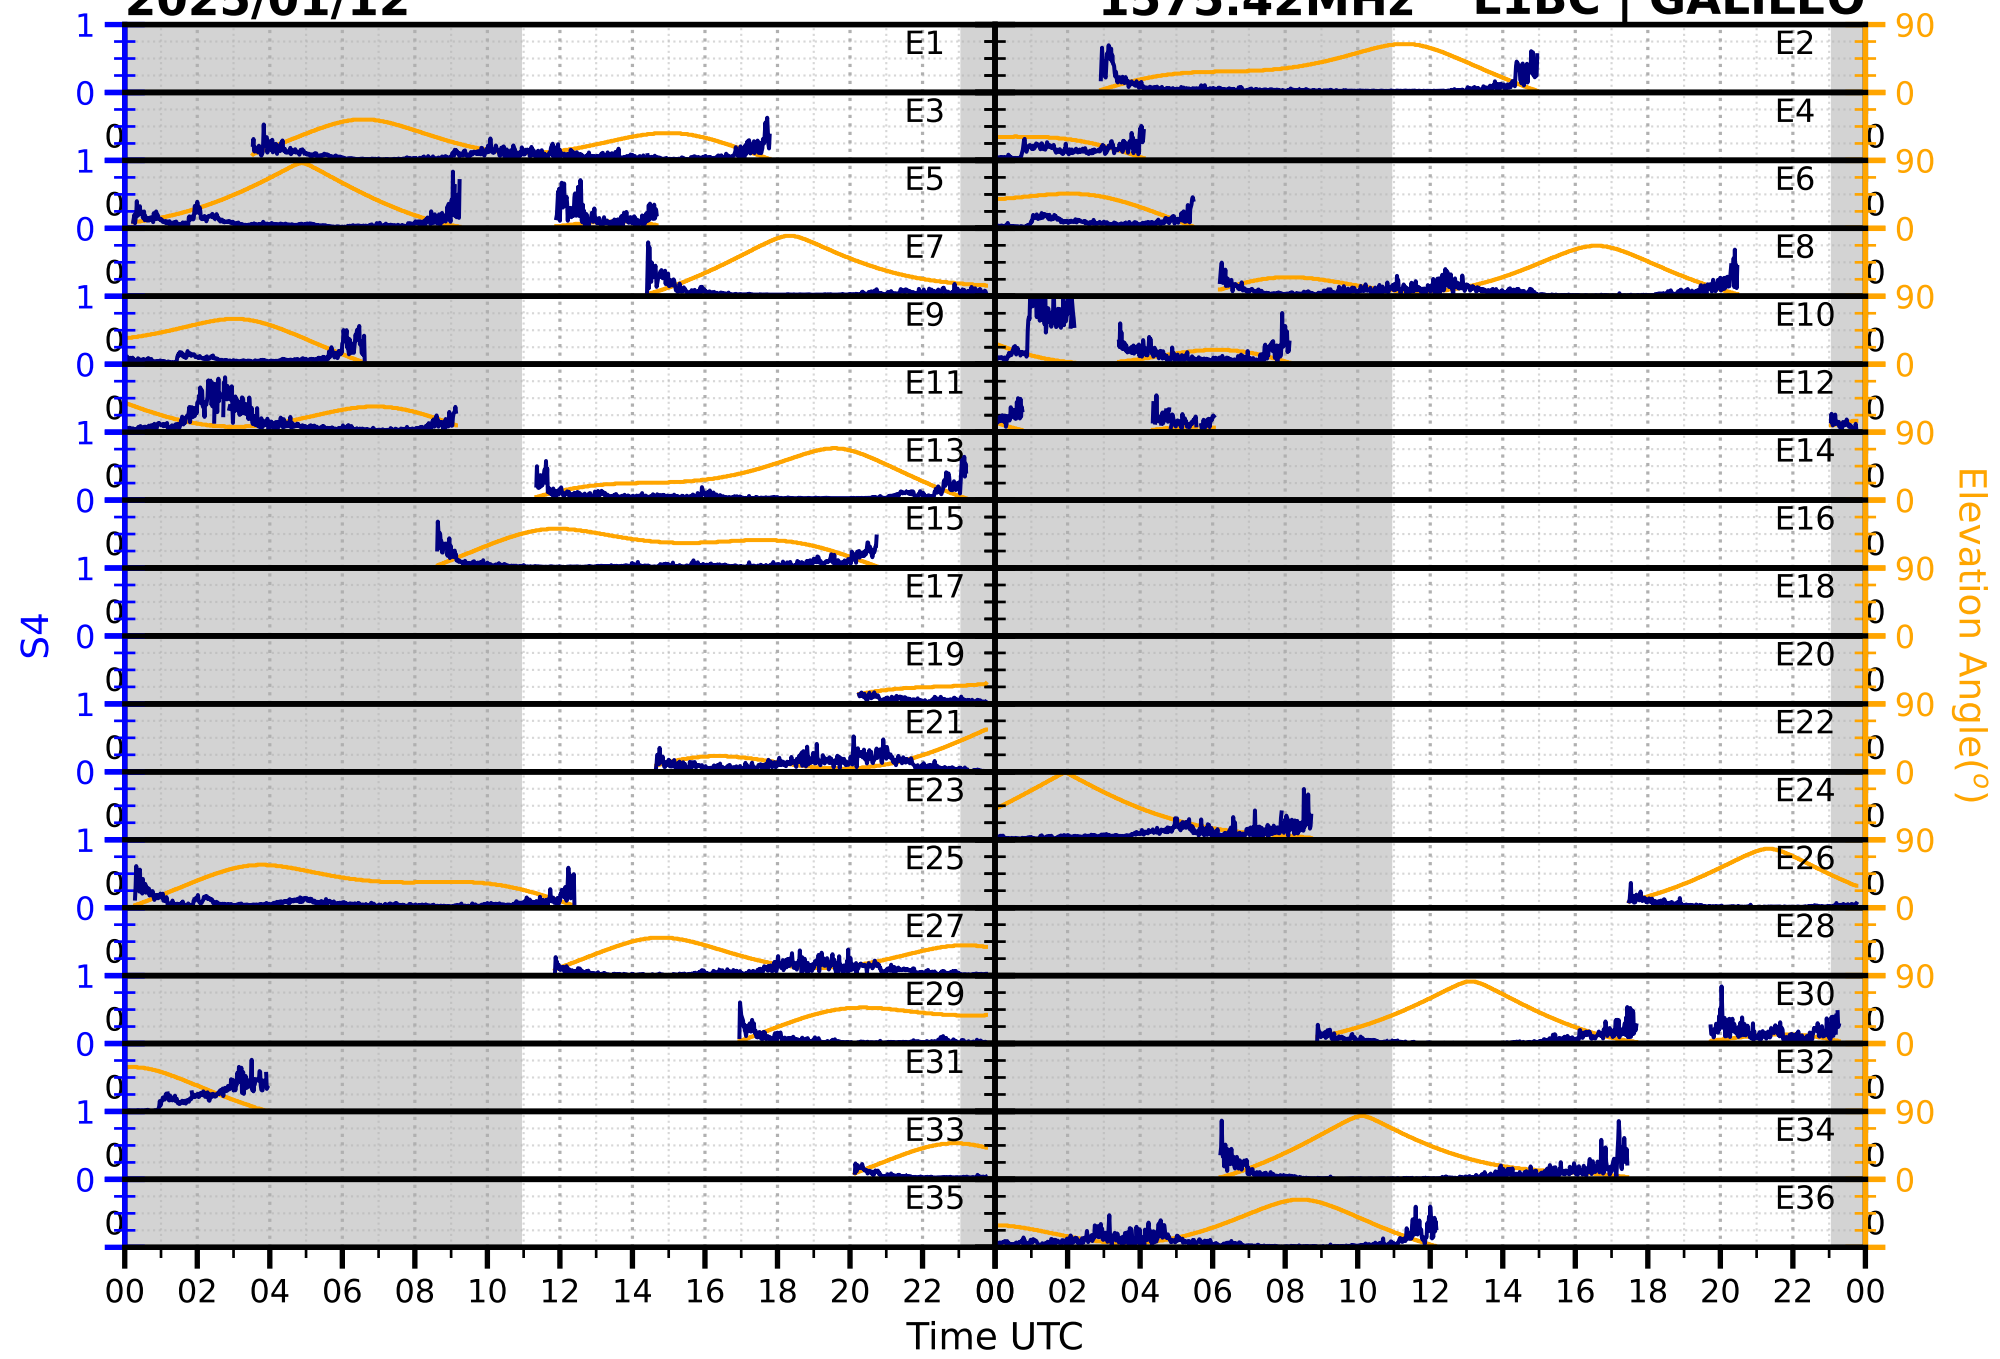

2025/01/12

S4

1575.42MHz

L1CA | GPS

2025/01/12

S4 1575.42MHz L1BC | GALILEO

2025/01/12

S4

1602MHz

L1CA | GLONASS