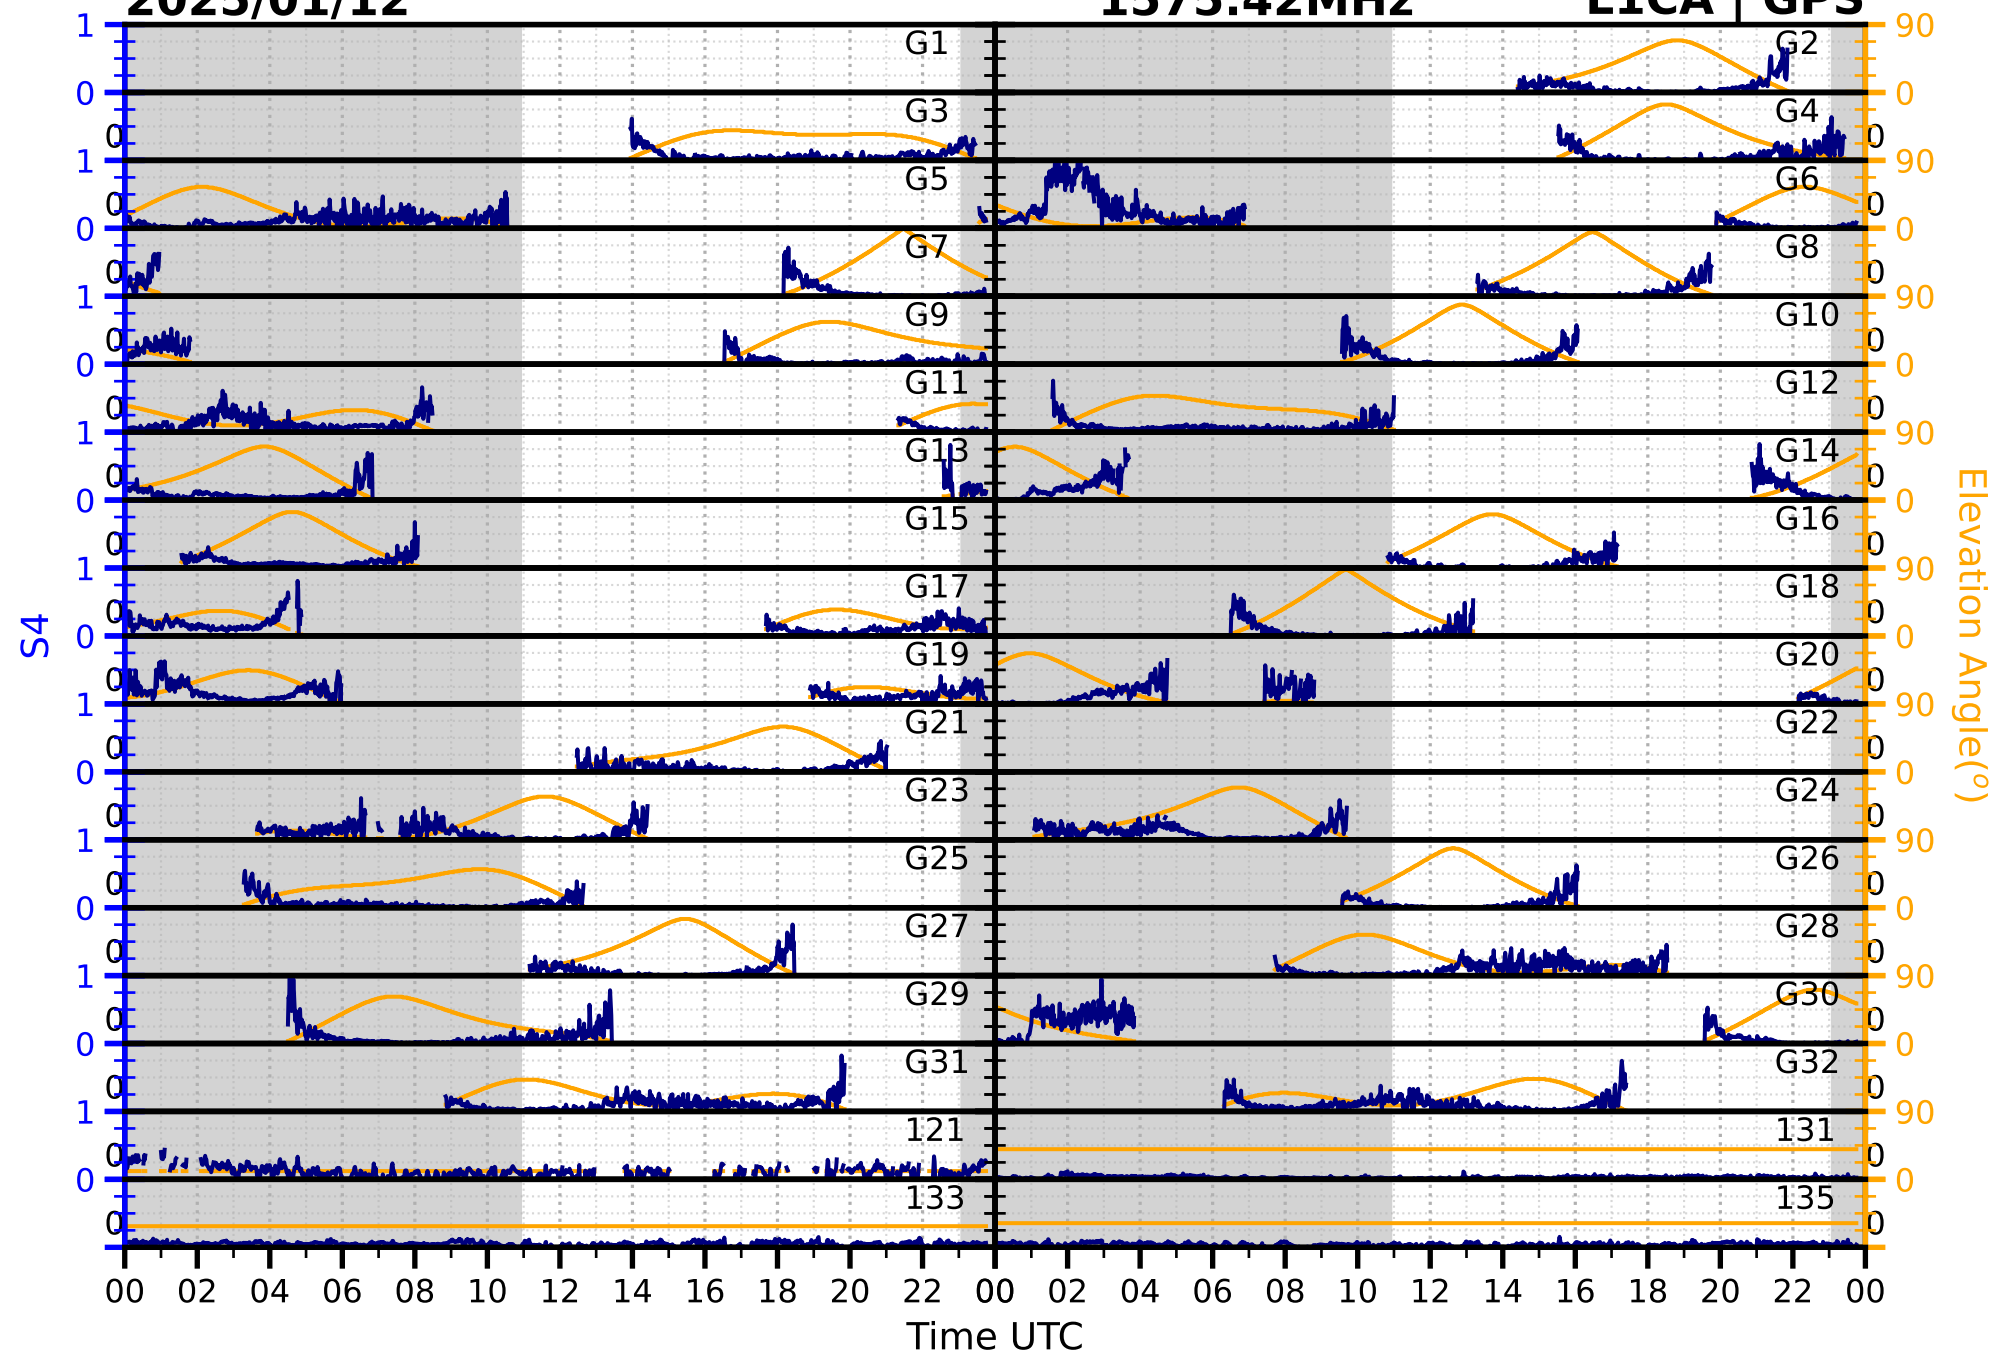

2025/01/12

S4

1575.42MHz

L1CA | GPS

2025/01/12

S4 1575.42MHz L1BC | GALILEO

2025/01/12

S4

1602MHz

L1CA | GLONASS