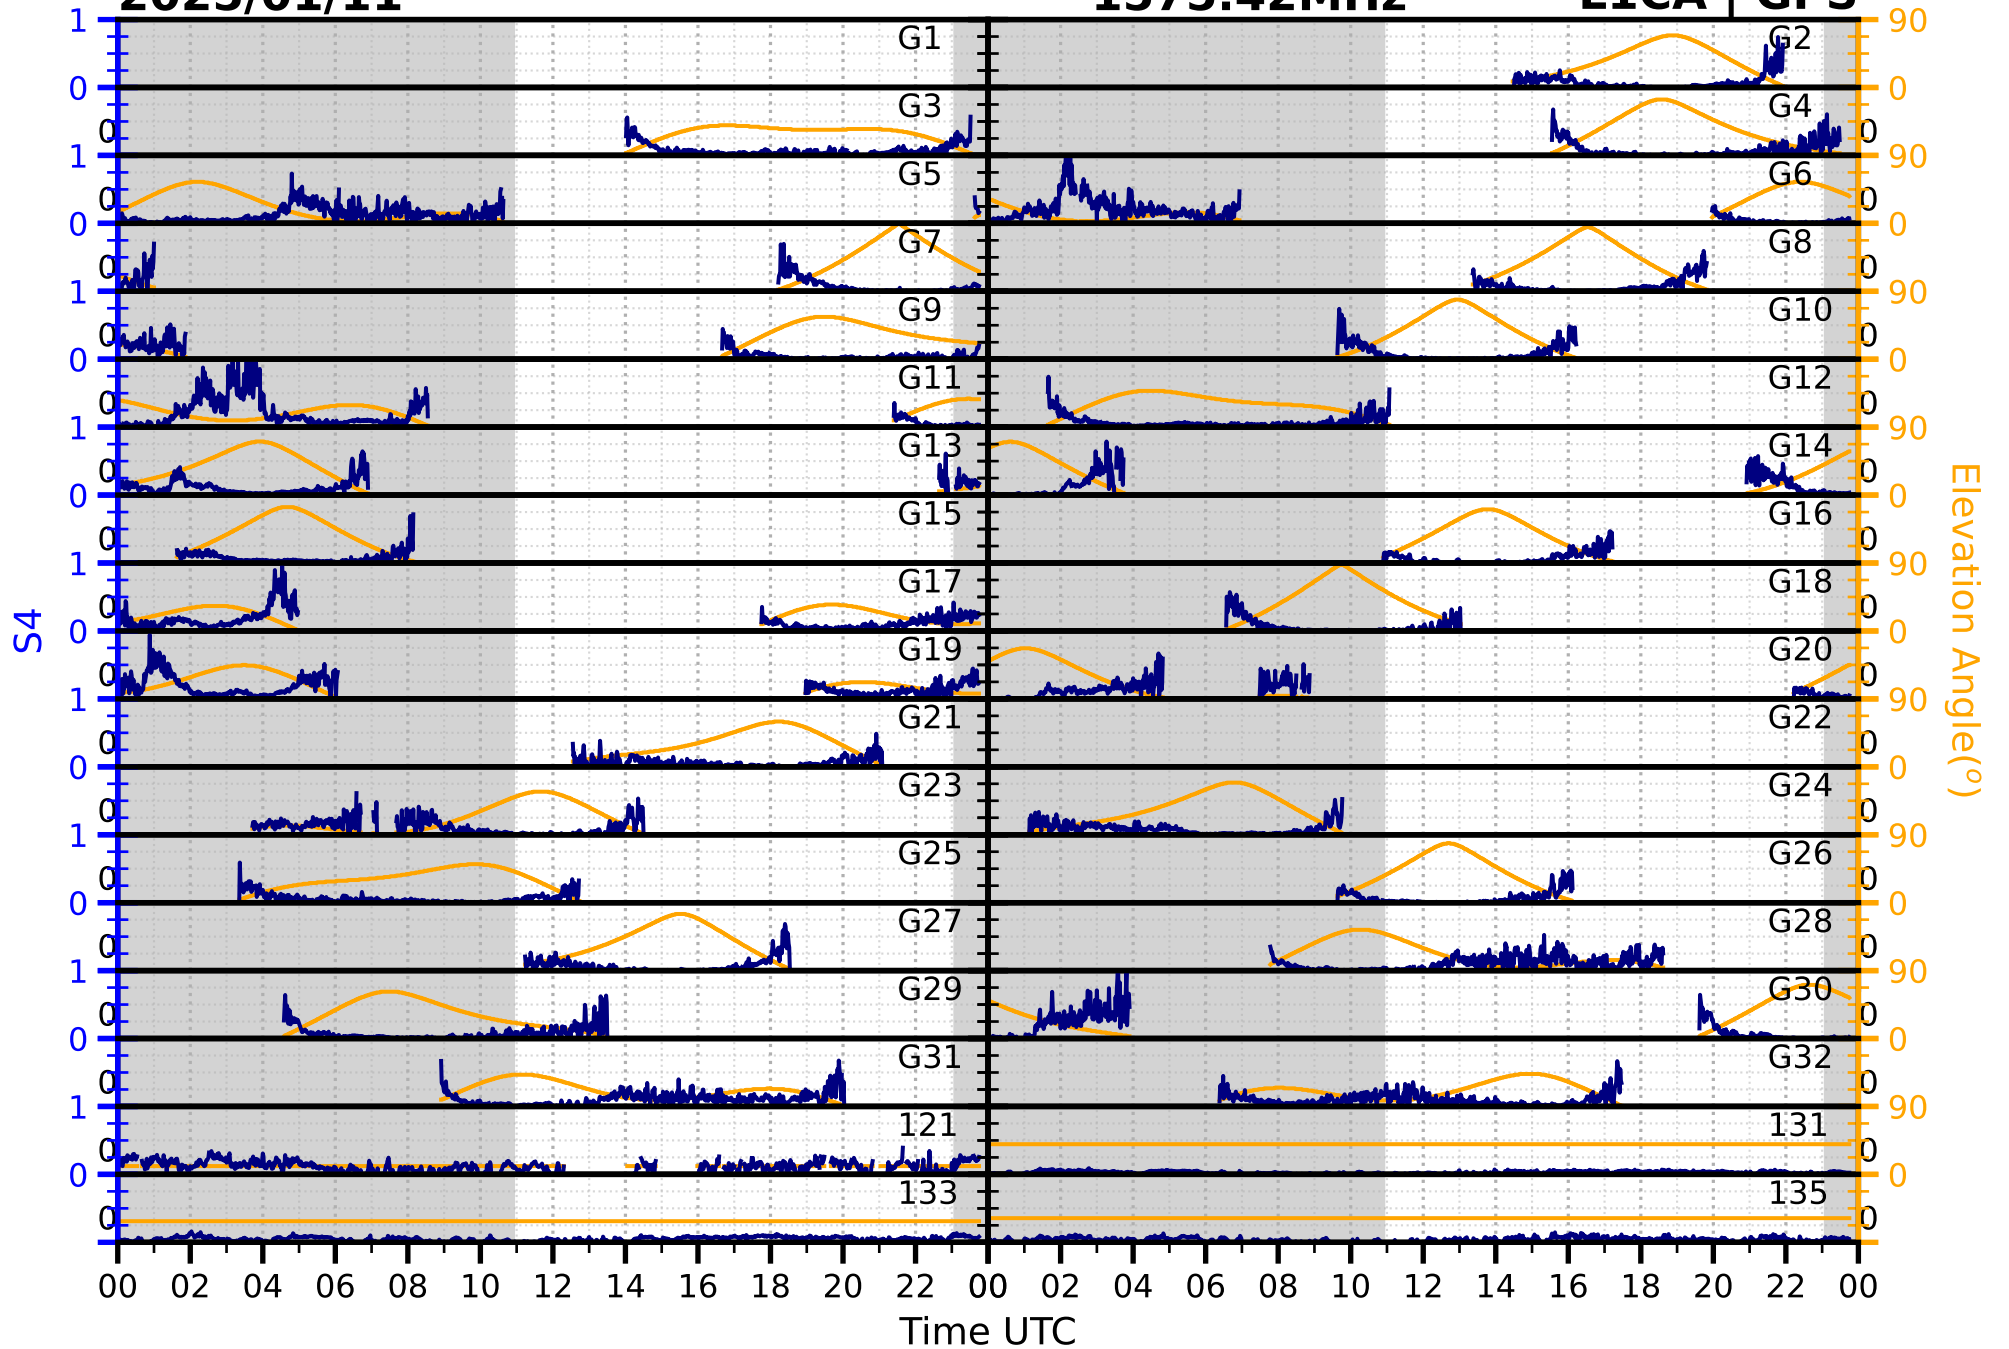

2025/01/11

S4

1575.42MHz

L1CA | GPS

2025/01/11

S4

1575.42MHz

L1BC | GALILEO

2025/01/11

S4

1602MHz

L1CA | GLONASS