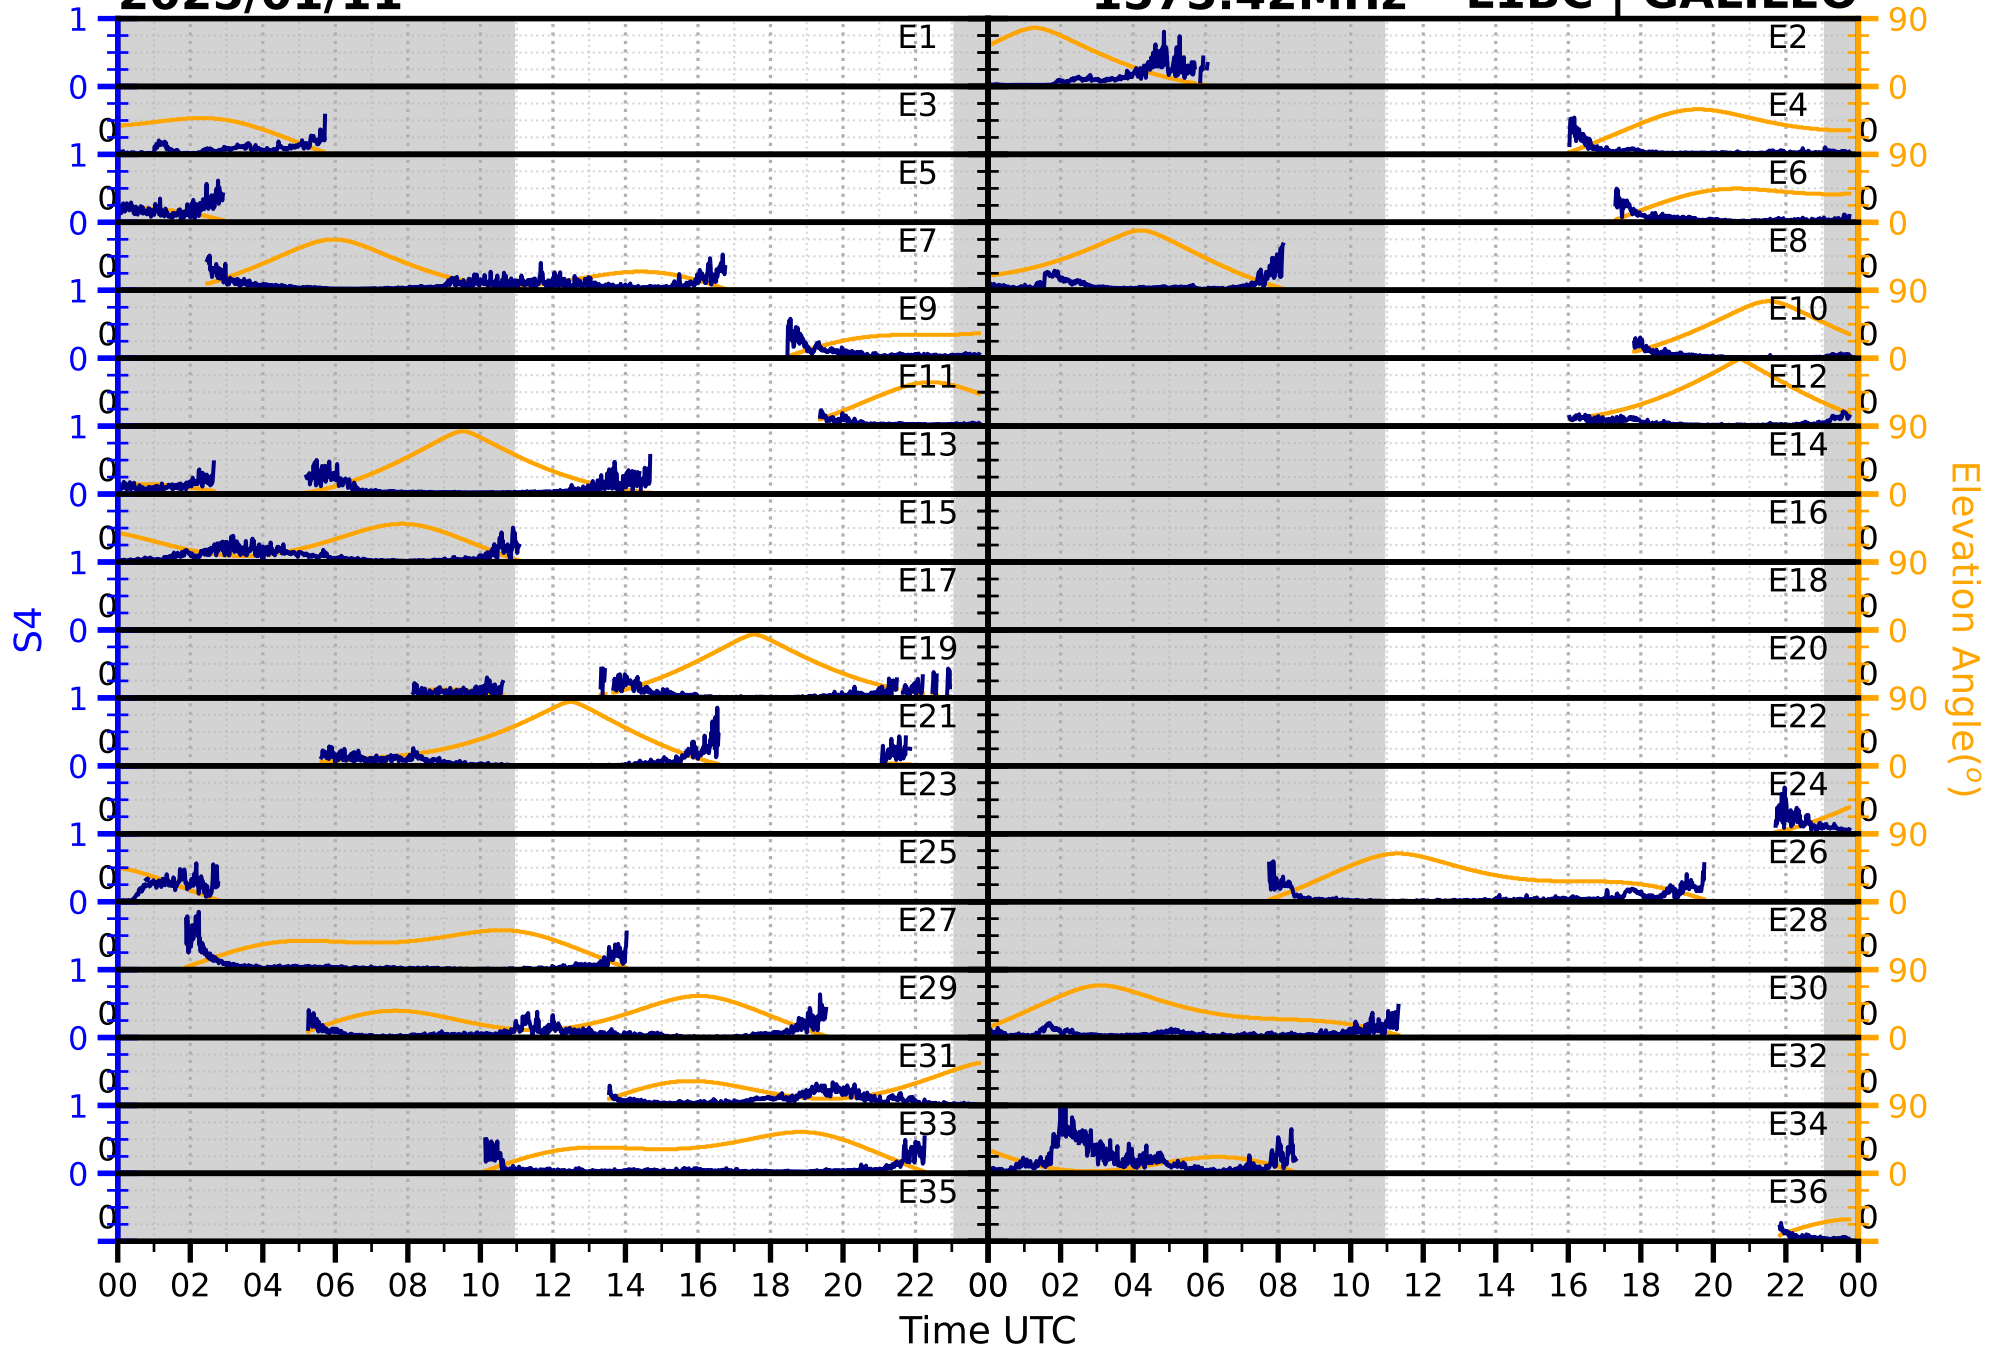

2025/01/11

S4

1575.42MHz

L1CA | GPS

2025/01/11

S4

1575.42MHz

L1BC | GALILEO

2025/01/11

S4

1602MHz

L1CA | GLONASS