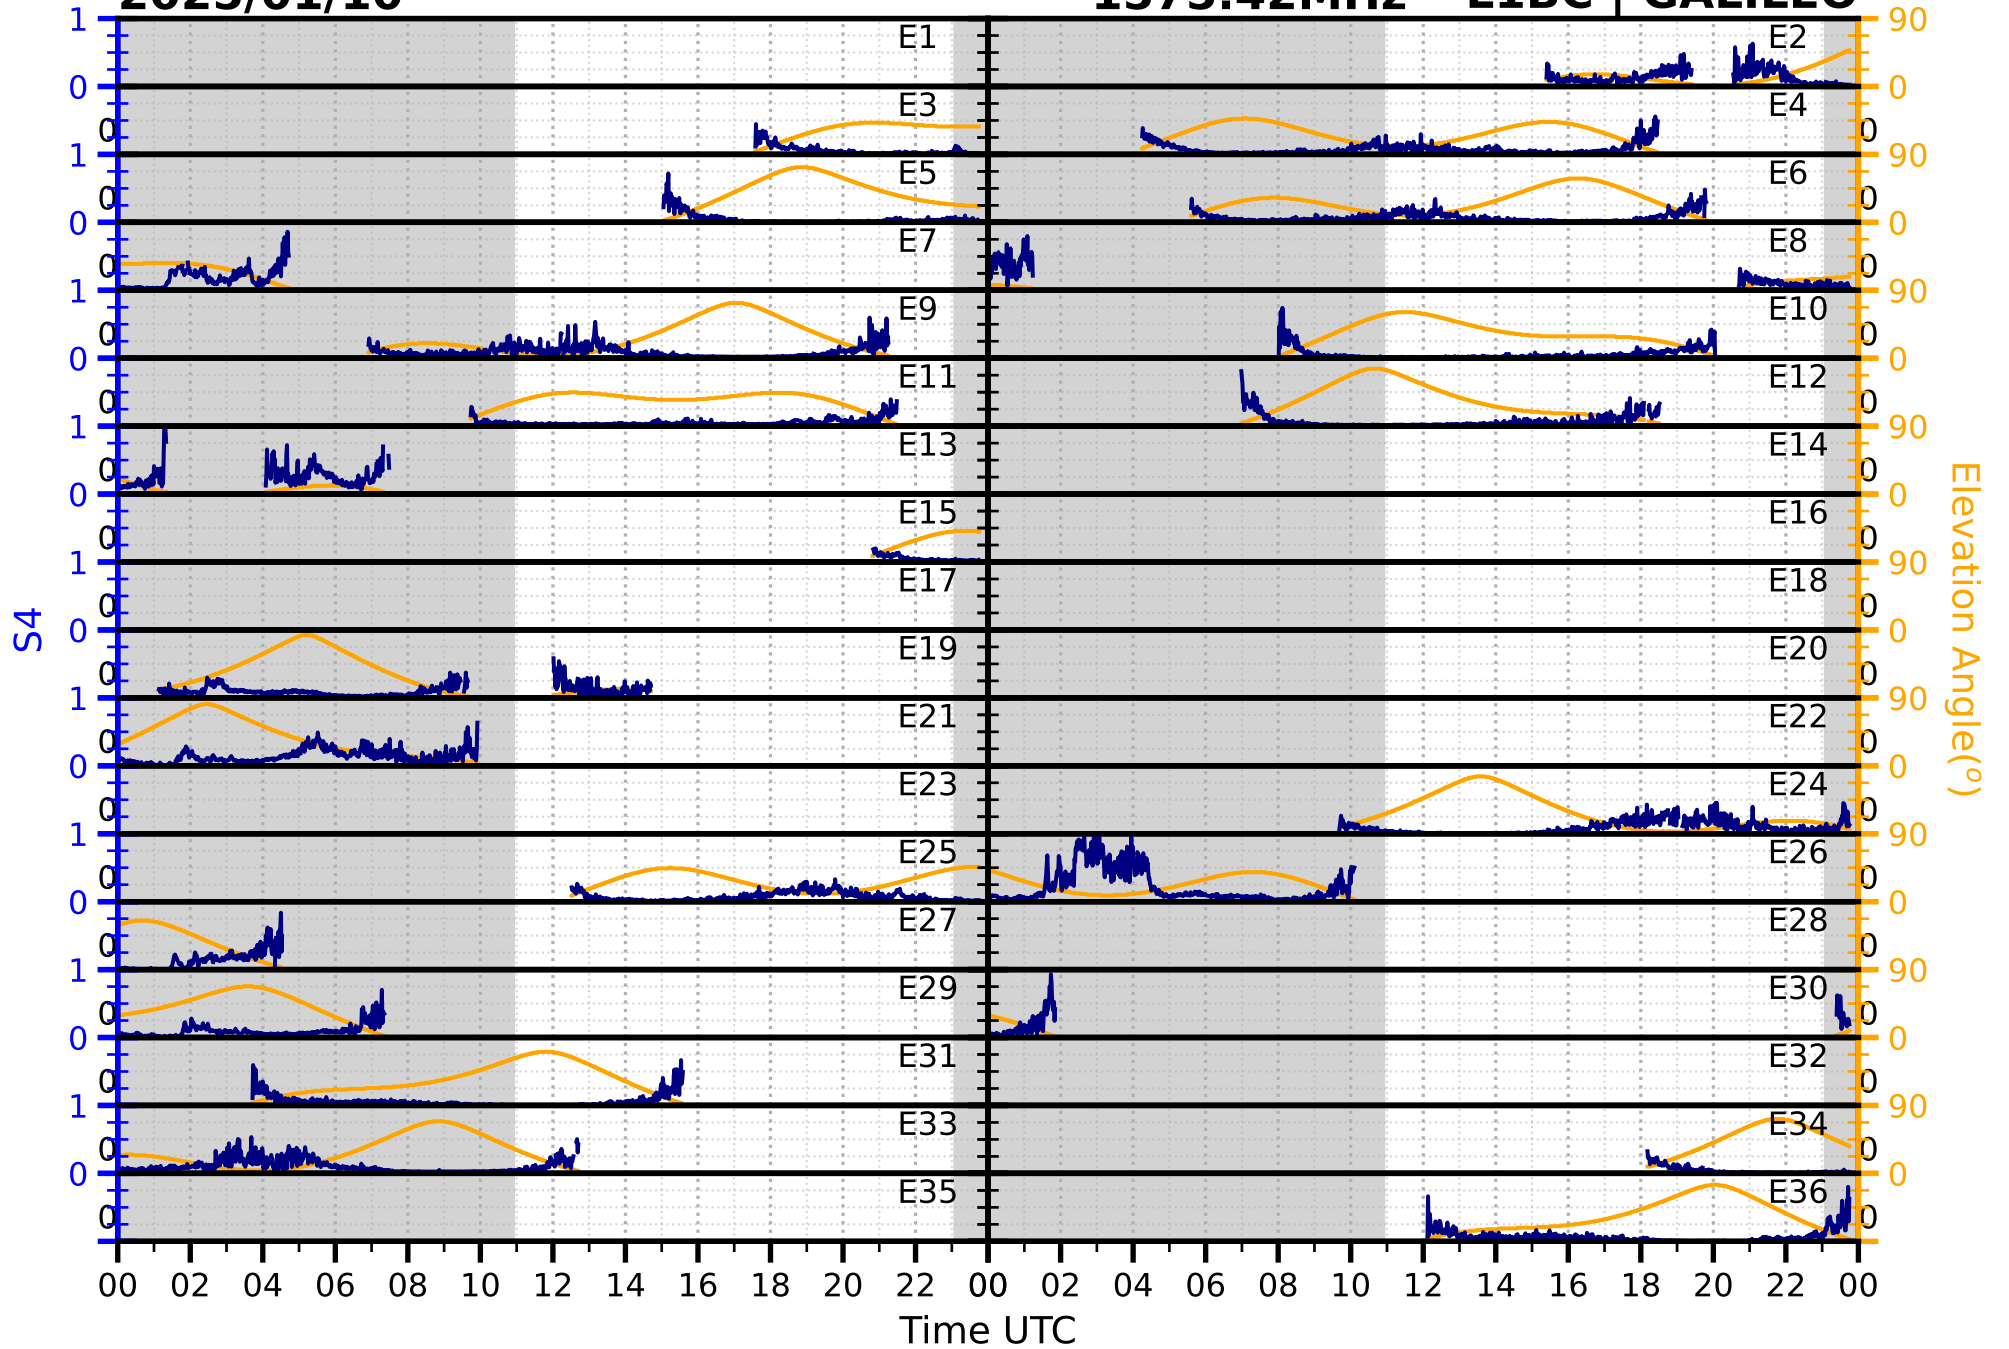

2025/01/10

S4

1575.42MHz

L1CA | GPS

2025/01/10

S4

1575.42MHz

L1BC | GALILEO

2025/01/10

S4

1602MHz

L1CA | GLONASS