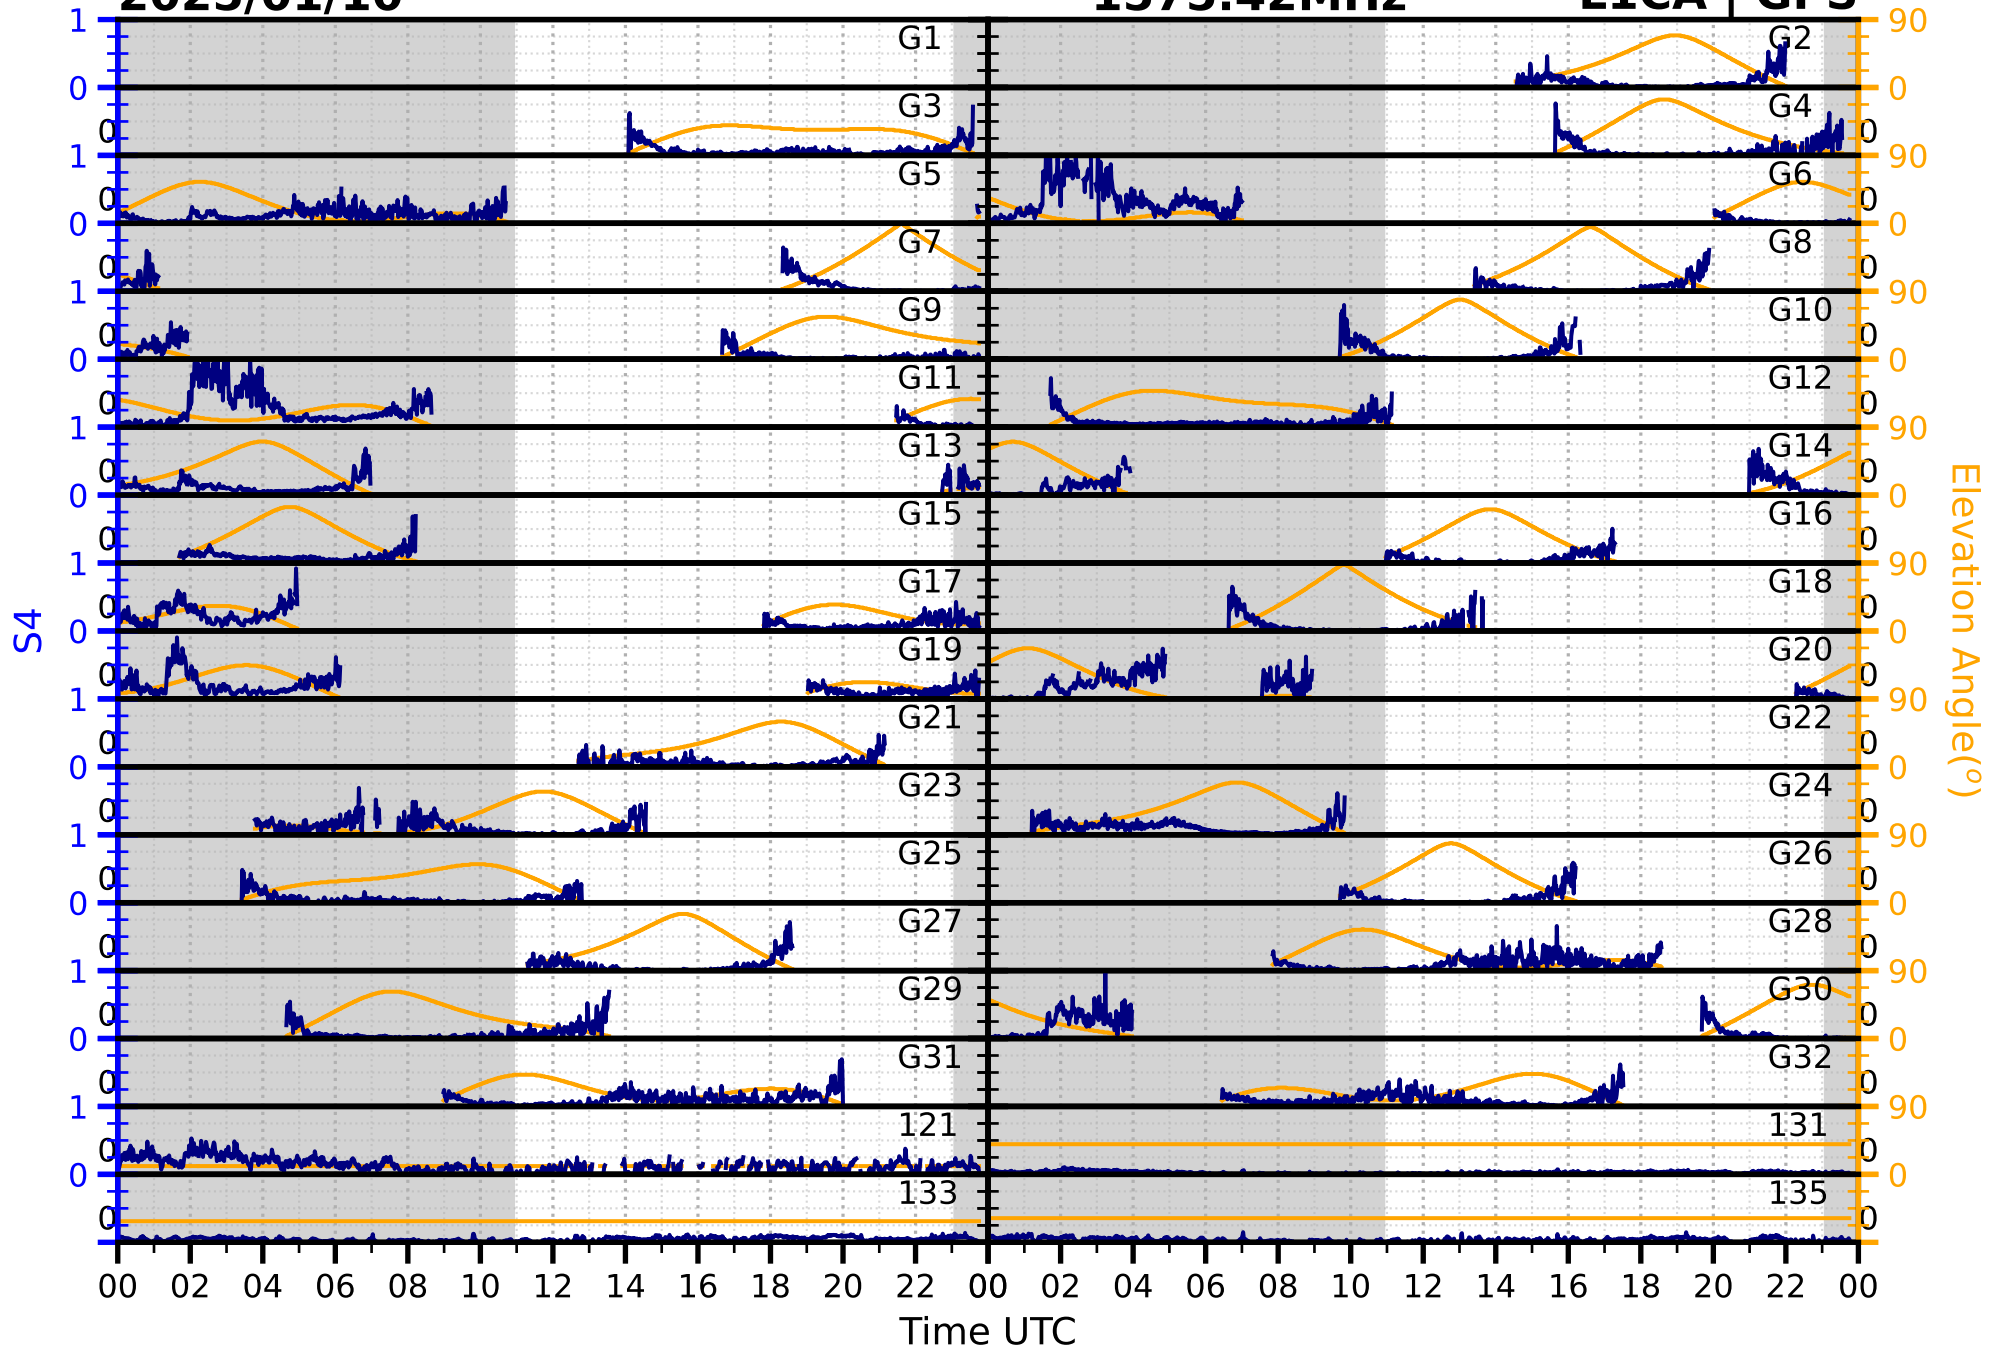

2025/01/10

S4

1575.42MHz

L1CA | GPS

2025/01/10

S4

1575.42MHz

L1BC | GALILEO

2025/01/10

S4

1602MHz

L1CA | GLONASS