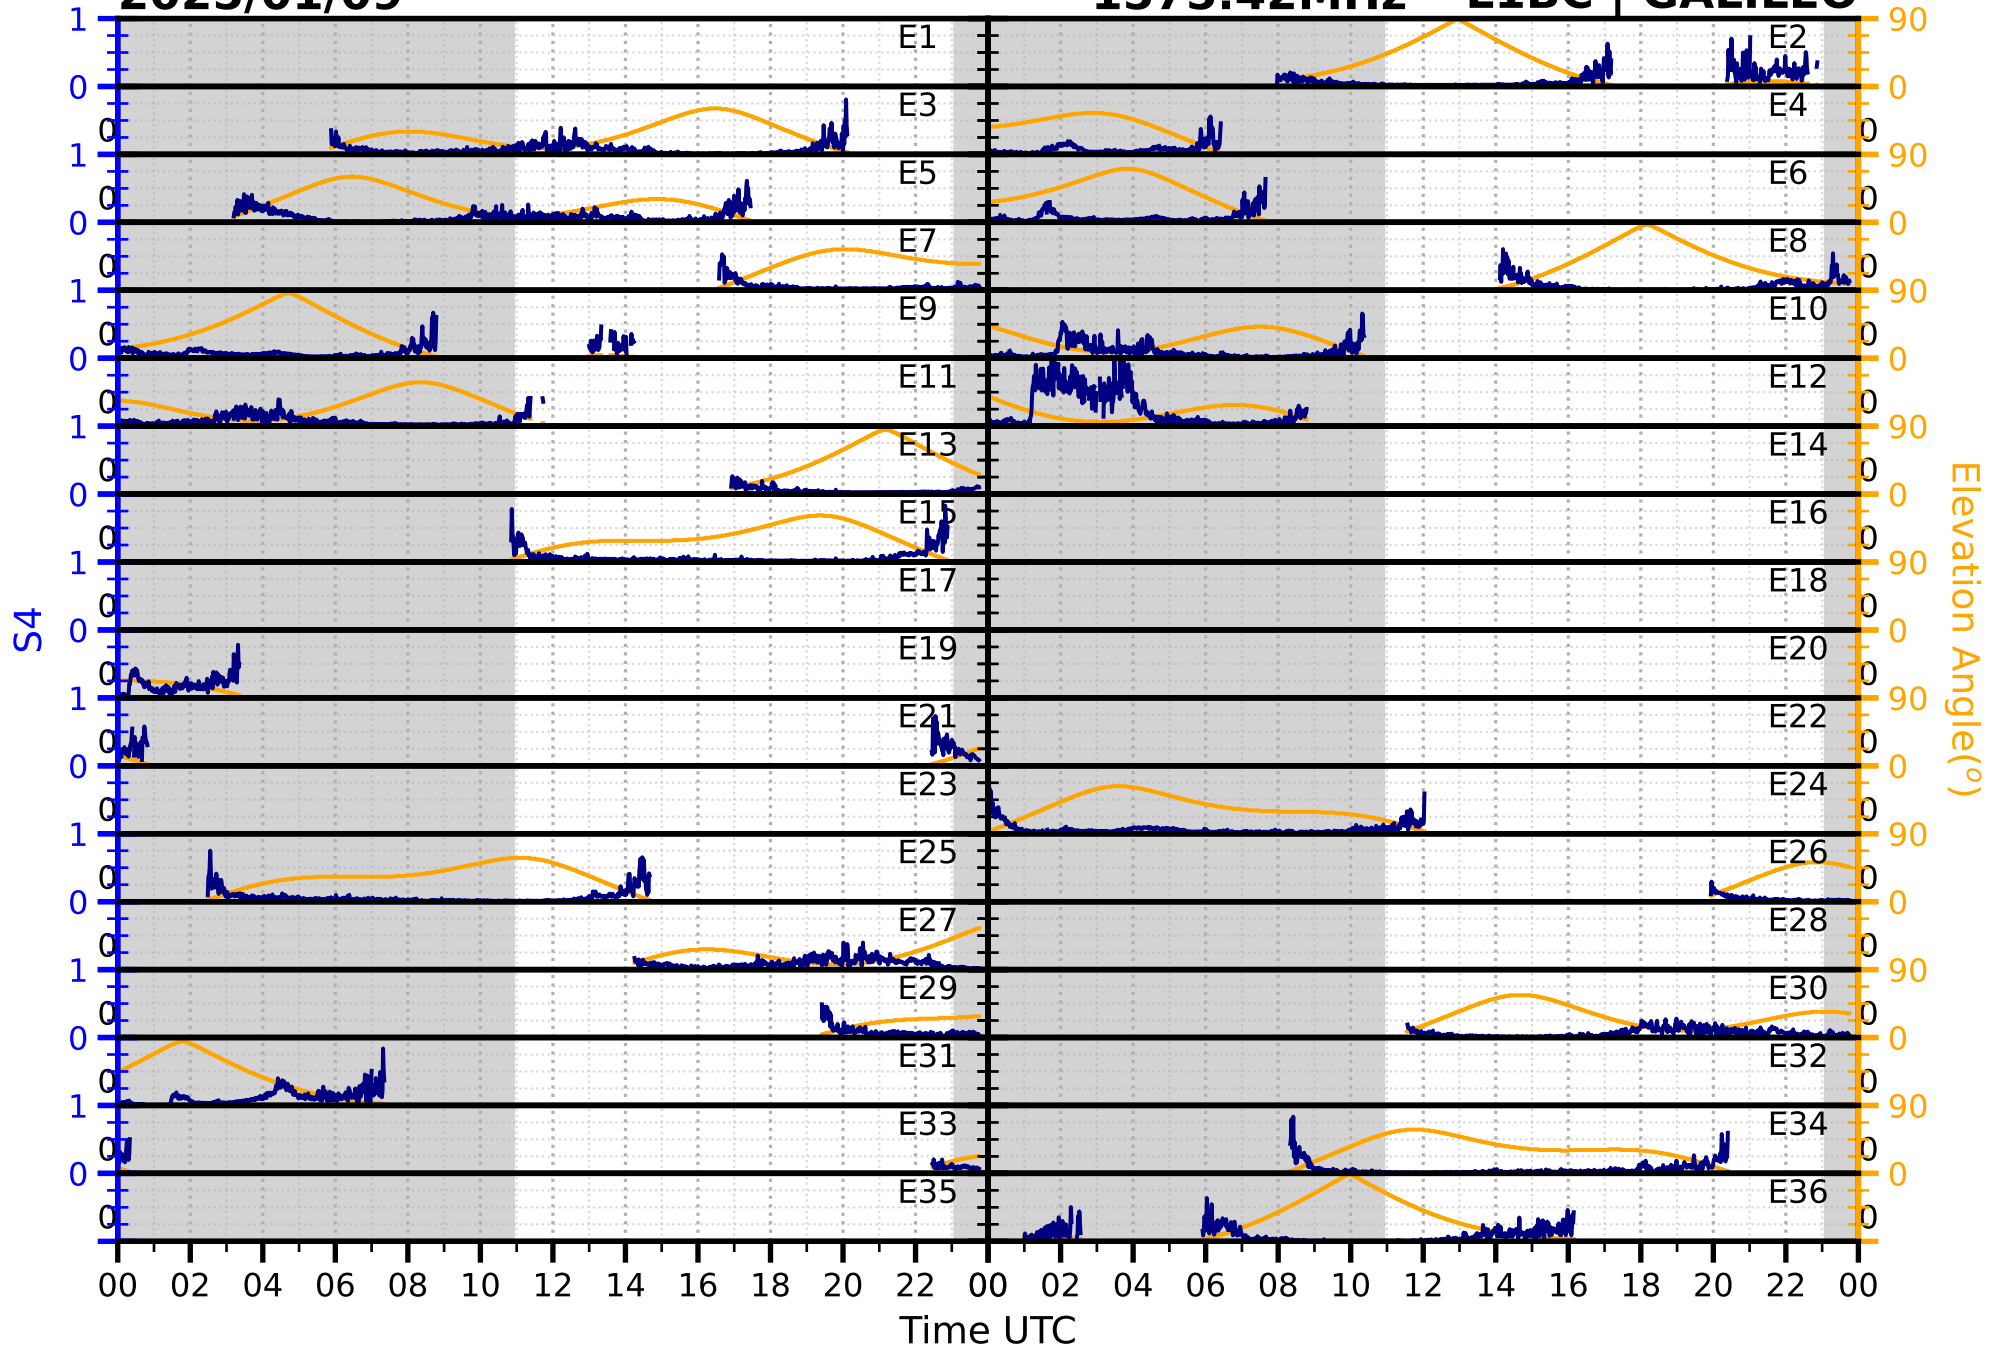

2025/01/09

S4

1575.42MHz

L1CA | GPS

2025/01/09

S4

1575.42MHz

L1BC

GALILEO

2025/01/09

S4

1602MHz

L1CA | GLONASS