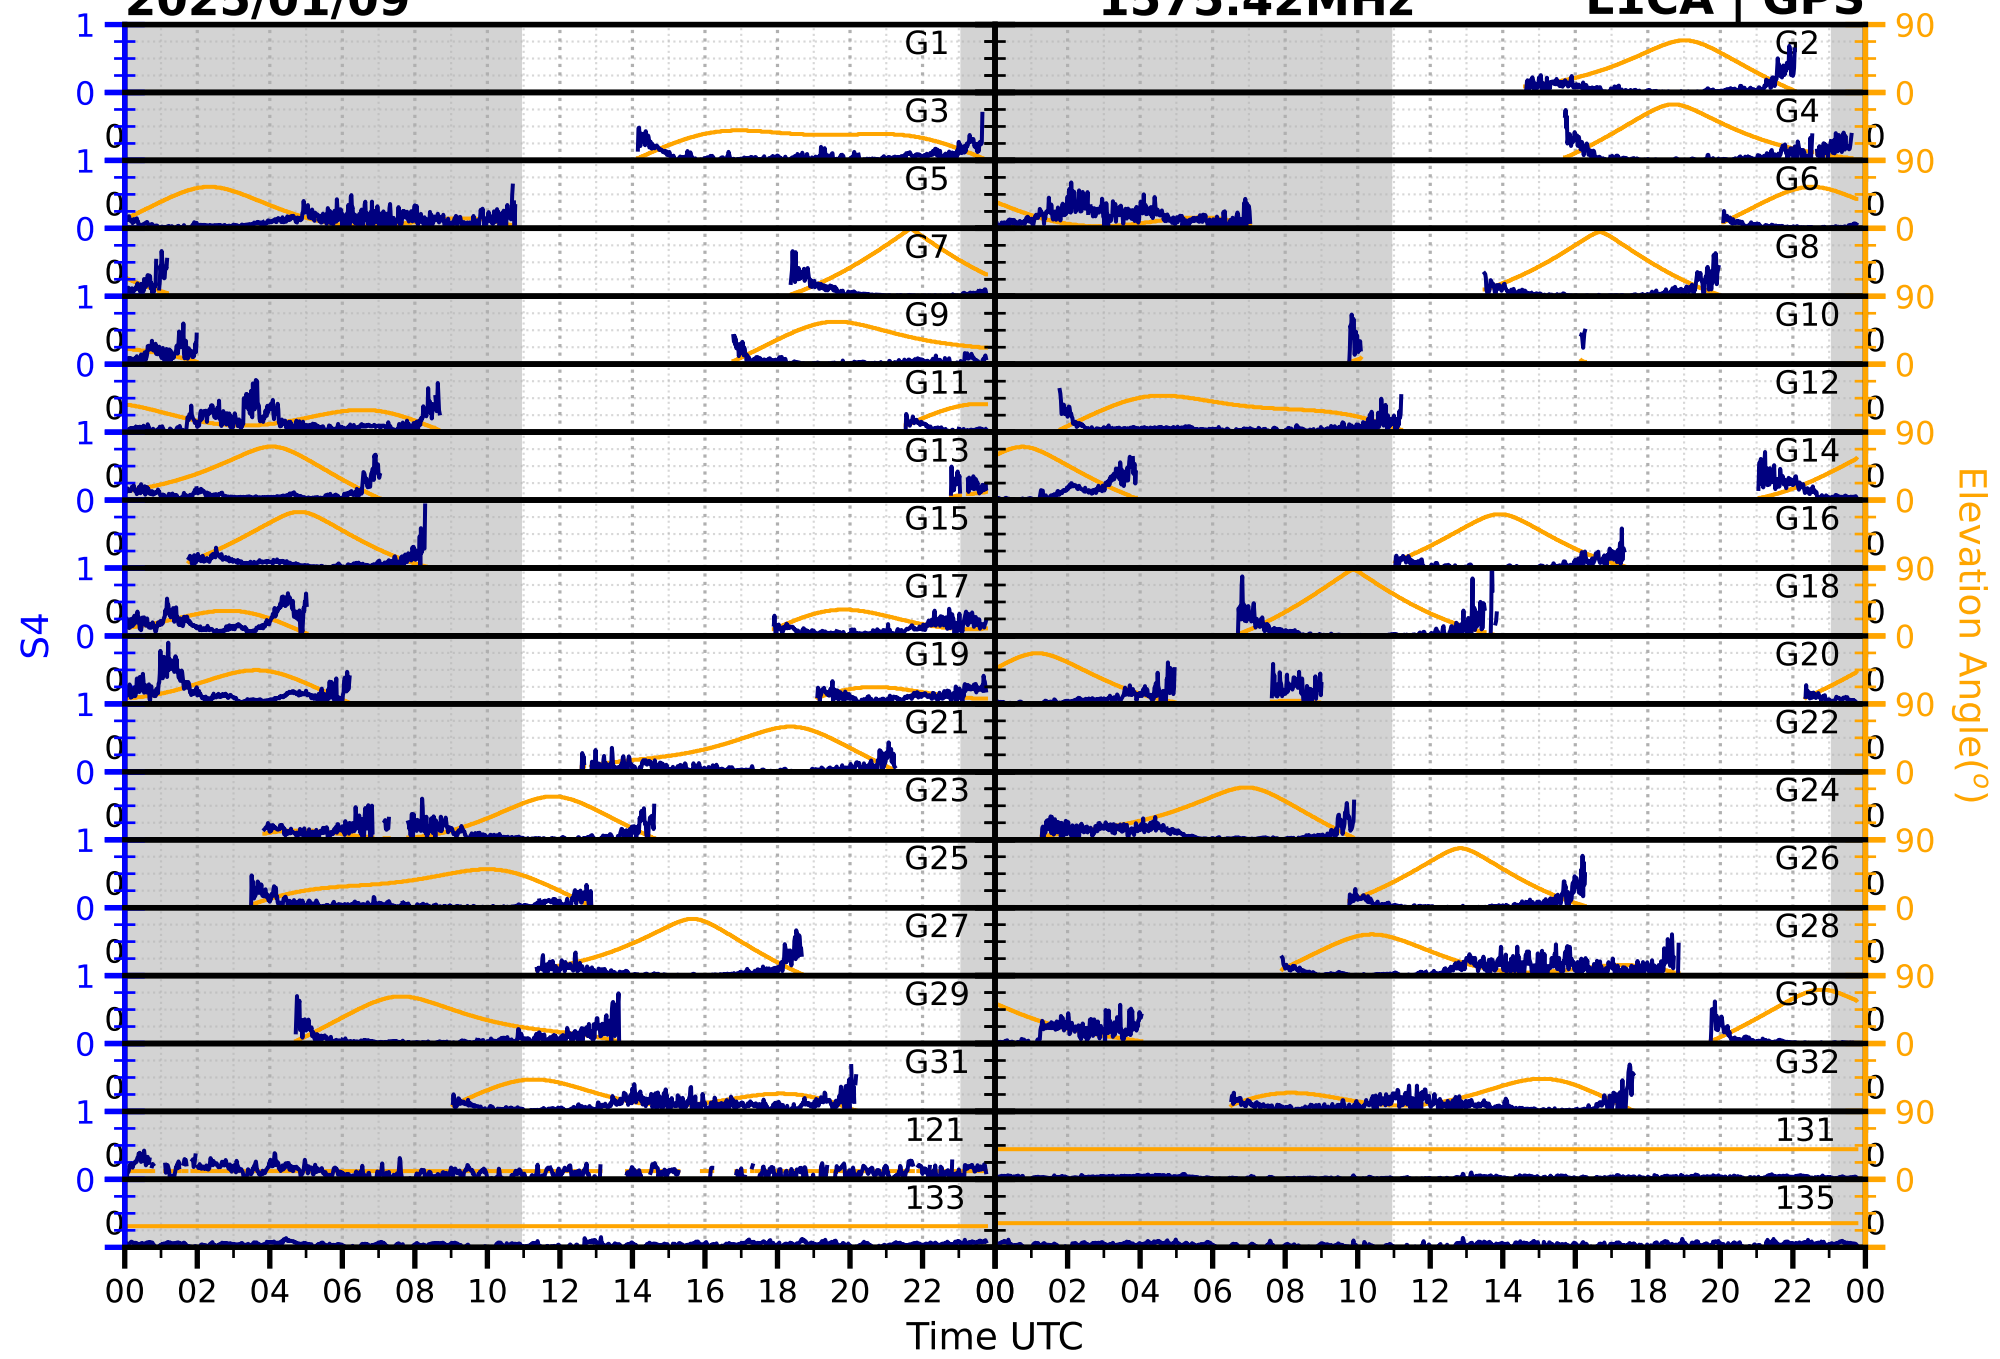

2025/01/09

S4

1575.42MHz

L1CA | GPS

2025/01/09

S4

1575.42MHz

L1BC

GALILEO

2025/01/09

S4

1602MHz

L1CA | GLONASS