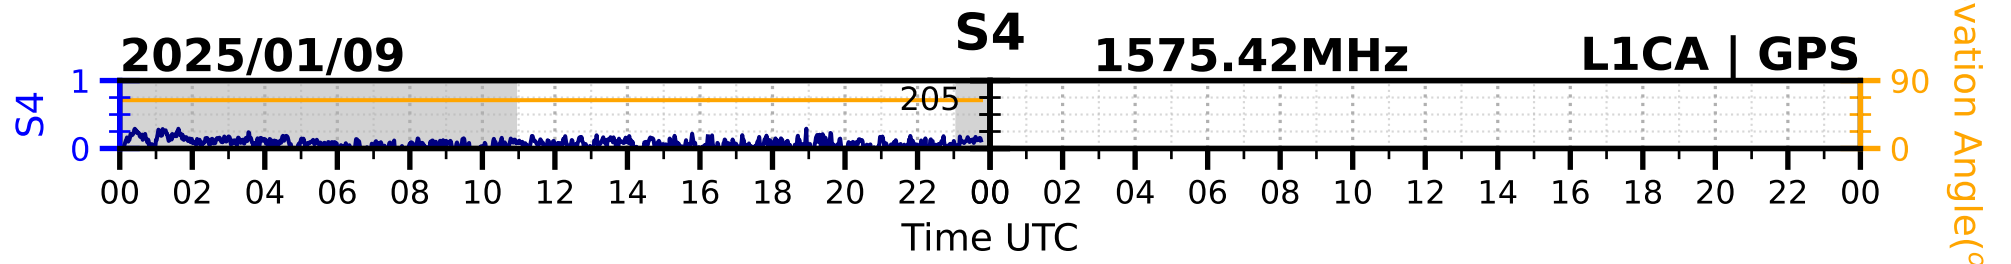

2025/01/09

S4

1575.42MHz

L1CA | GPS

2025/01/09

S4

1575.42MHz

L1BC

GALILEO

2025/01/09

S4

1602MHz

L1CA | GLONASS