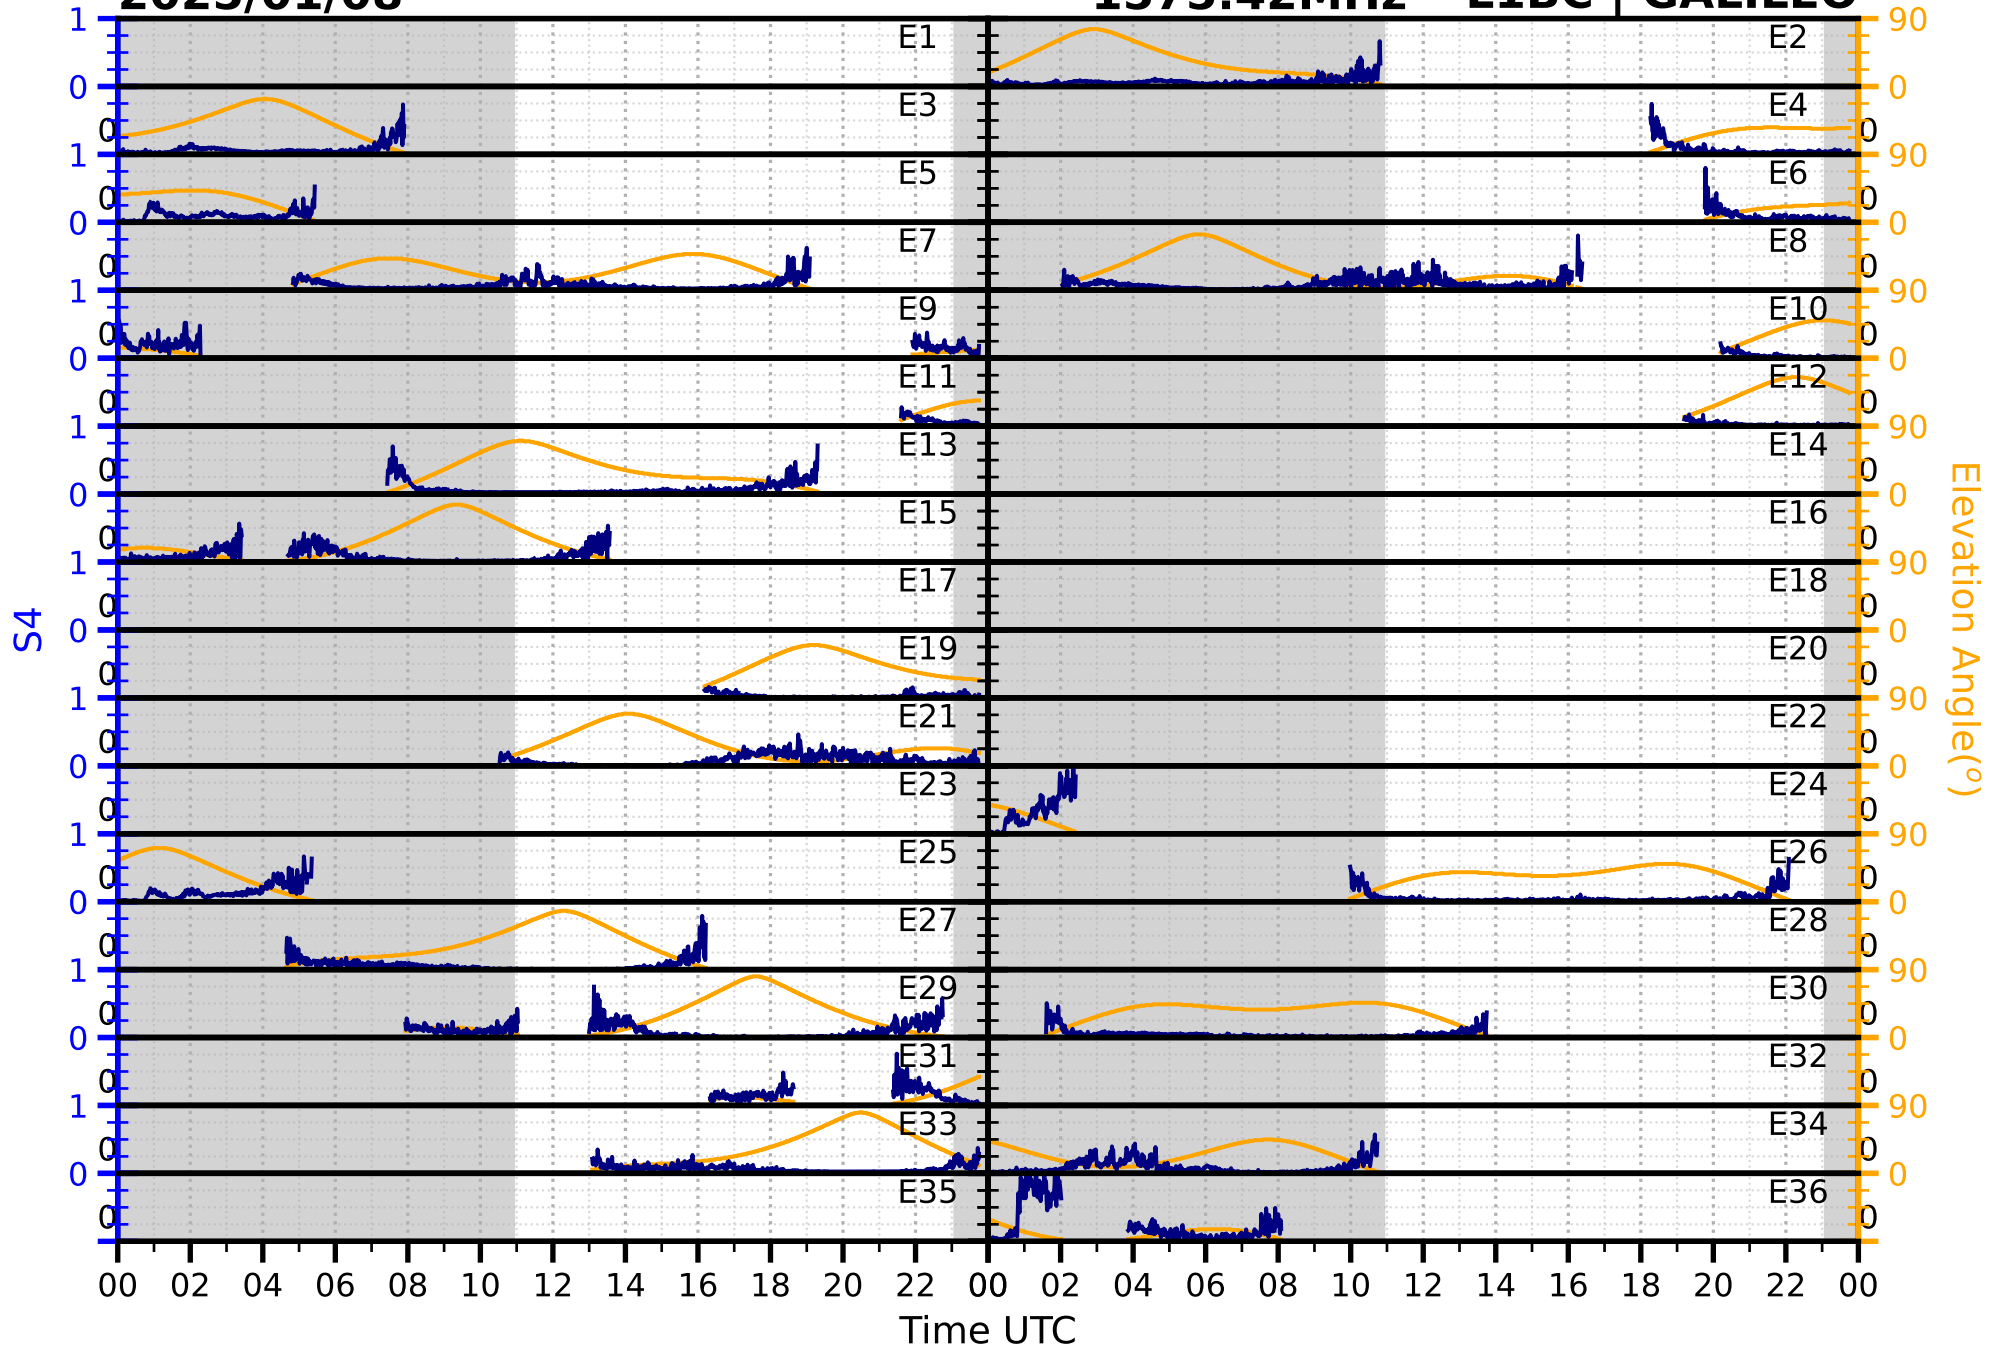

2025/01/08

S4

1575.42MHz

L1CA | GPS

2025/01/08

S4

1575.42MHz

L1BC | GALILEO

2025/01/08

S4

1602MHz

L1CA | GLONASS