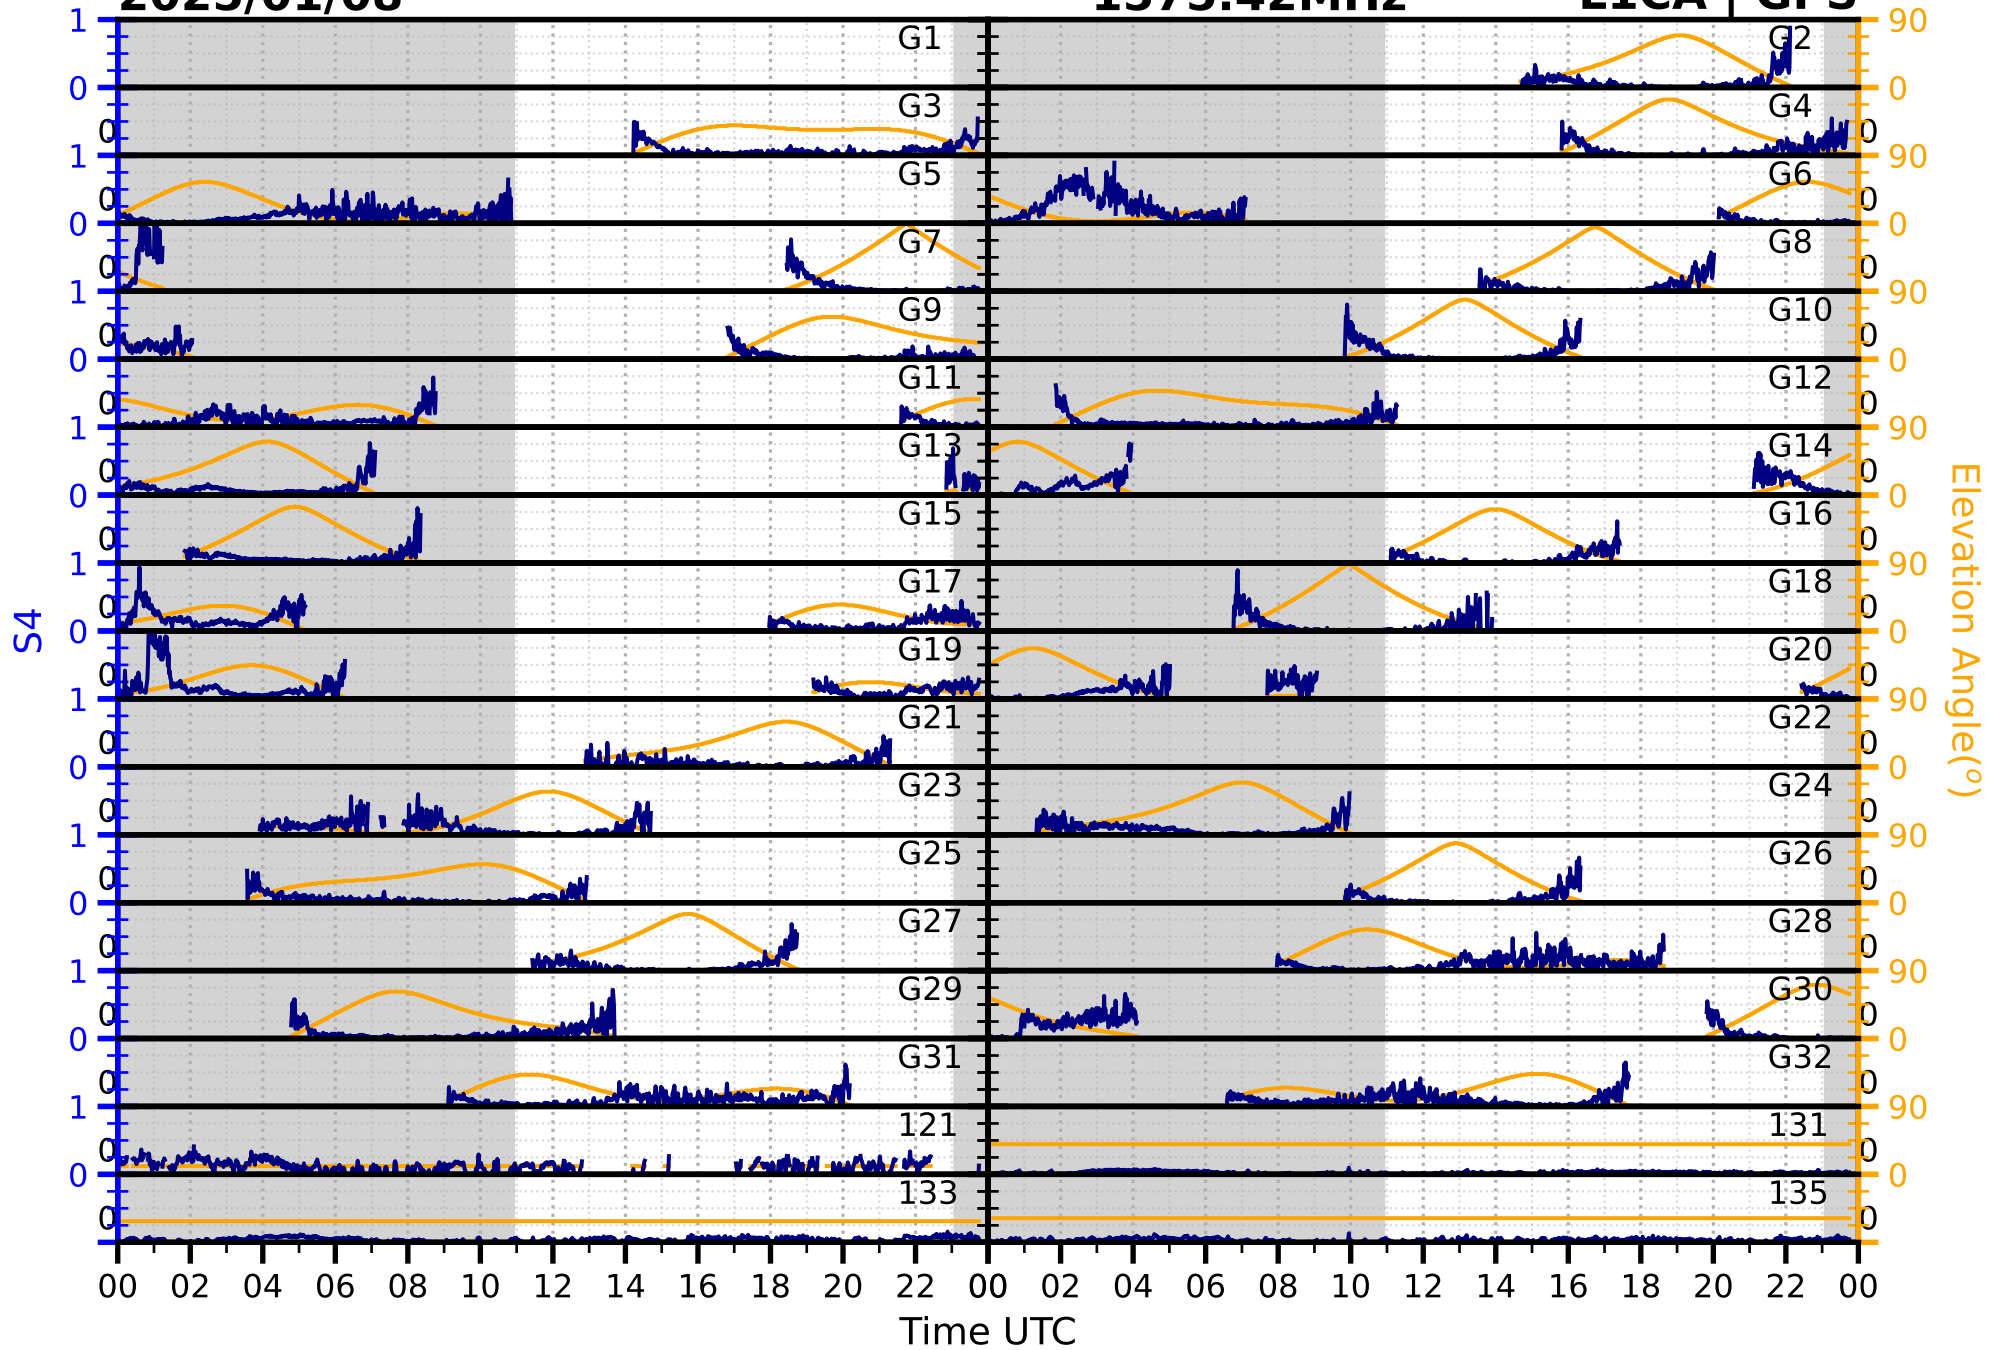

2025/01/08

S4

1575.42MHz

L1CA | GPS

2025/01/08

S4

1575.42MHz

L1BC | GALILEO

2025/01/08

S4

1602MHz

L1CA | GLONASS