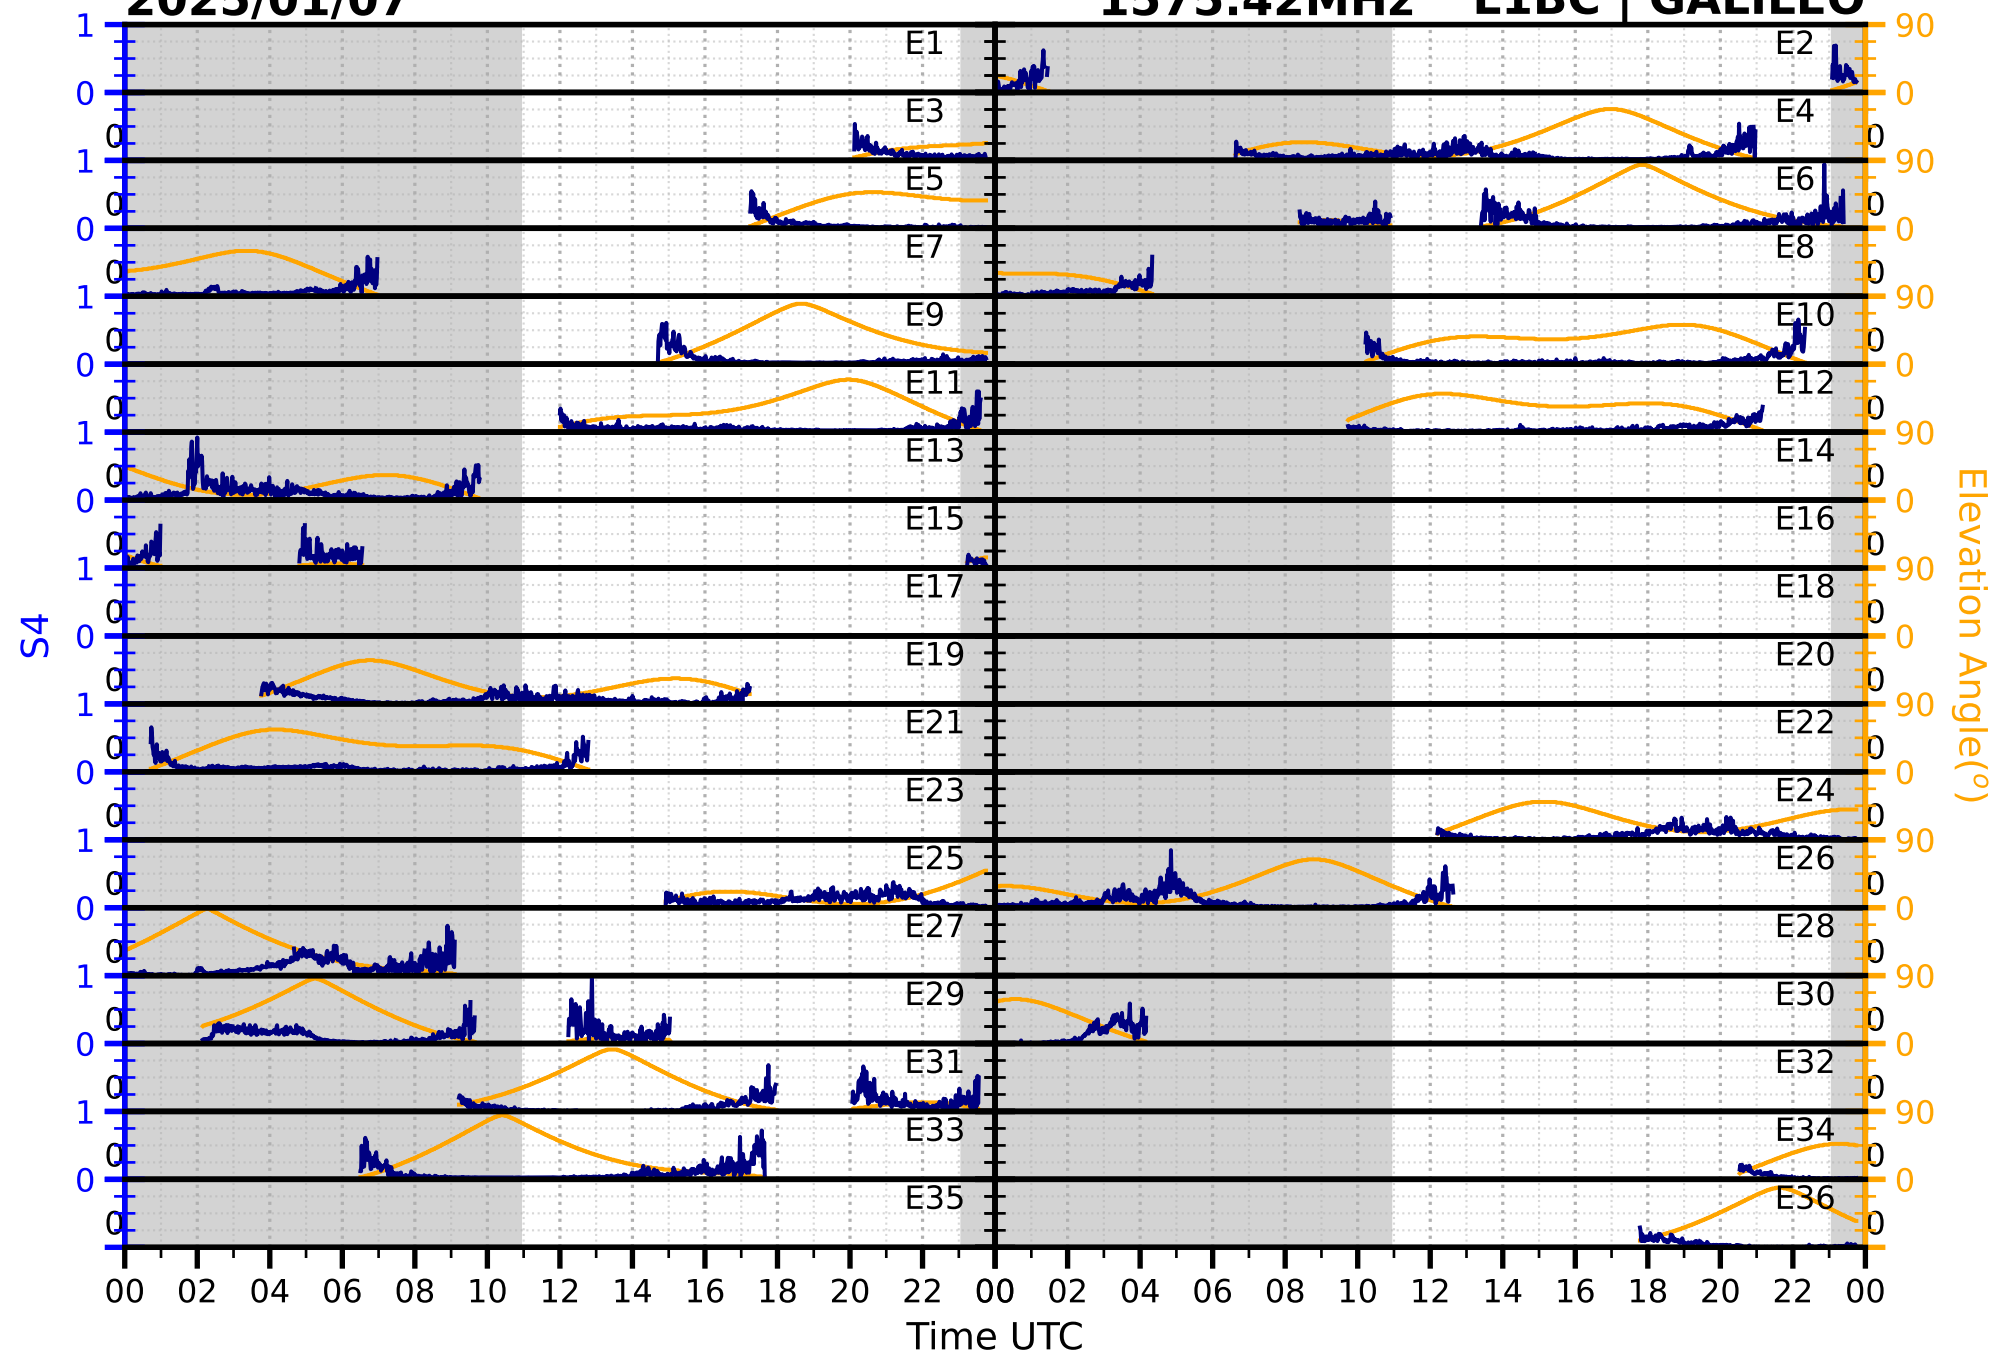

2025/01/07

S4

1575.42MHz

L1CA | GPS

2025/01/07

S4 1575.42MHz L1BC | GALILEO

2025/01/07

S4

1602MHz

L1CA

GLONASS