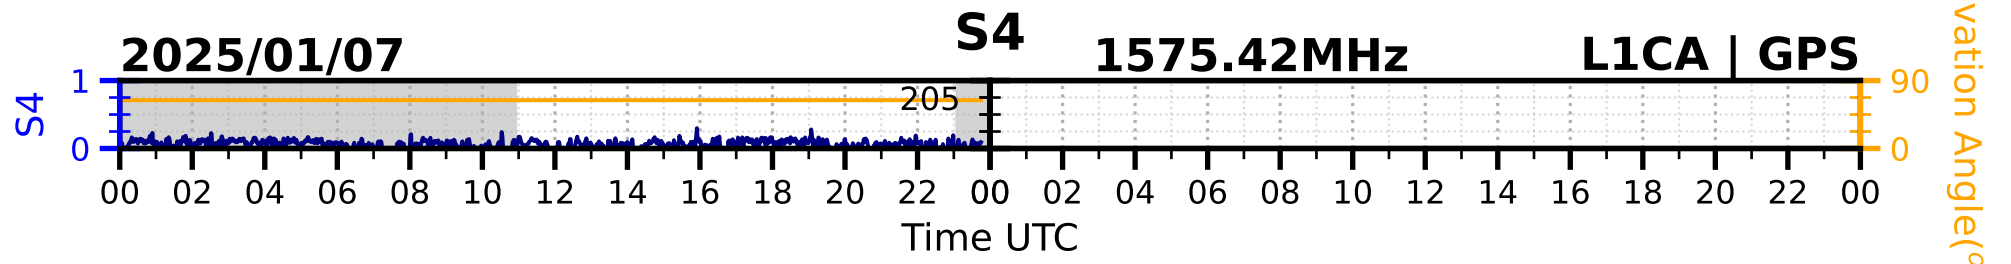

2025/01/07

S4

1575.42MHz

L1CA | GPS

2025/01/07

S4 1575.42MHz L1BC | GALILEO

2025/01/07

S4

1602MHz

L1CA

GLONASS