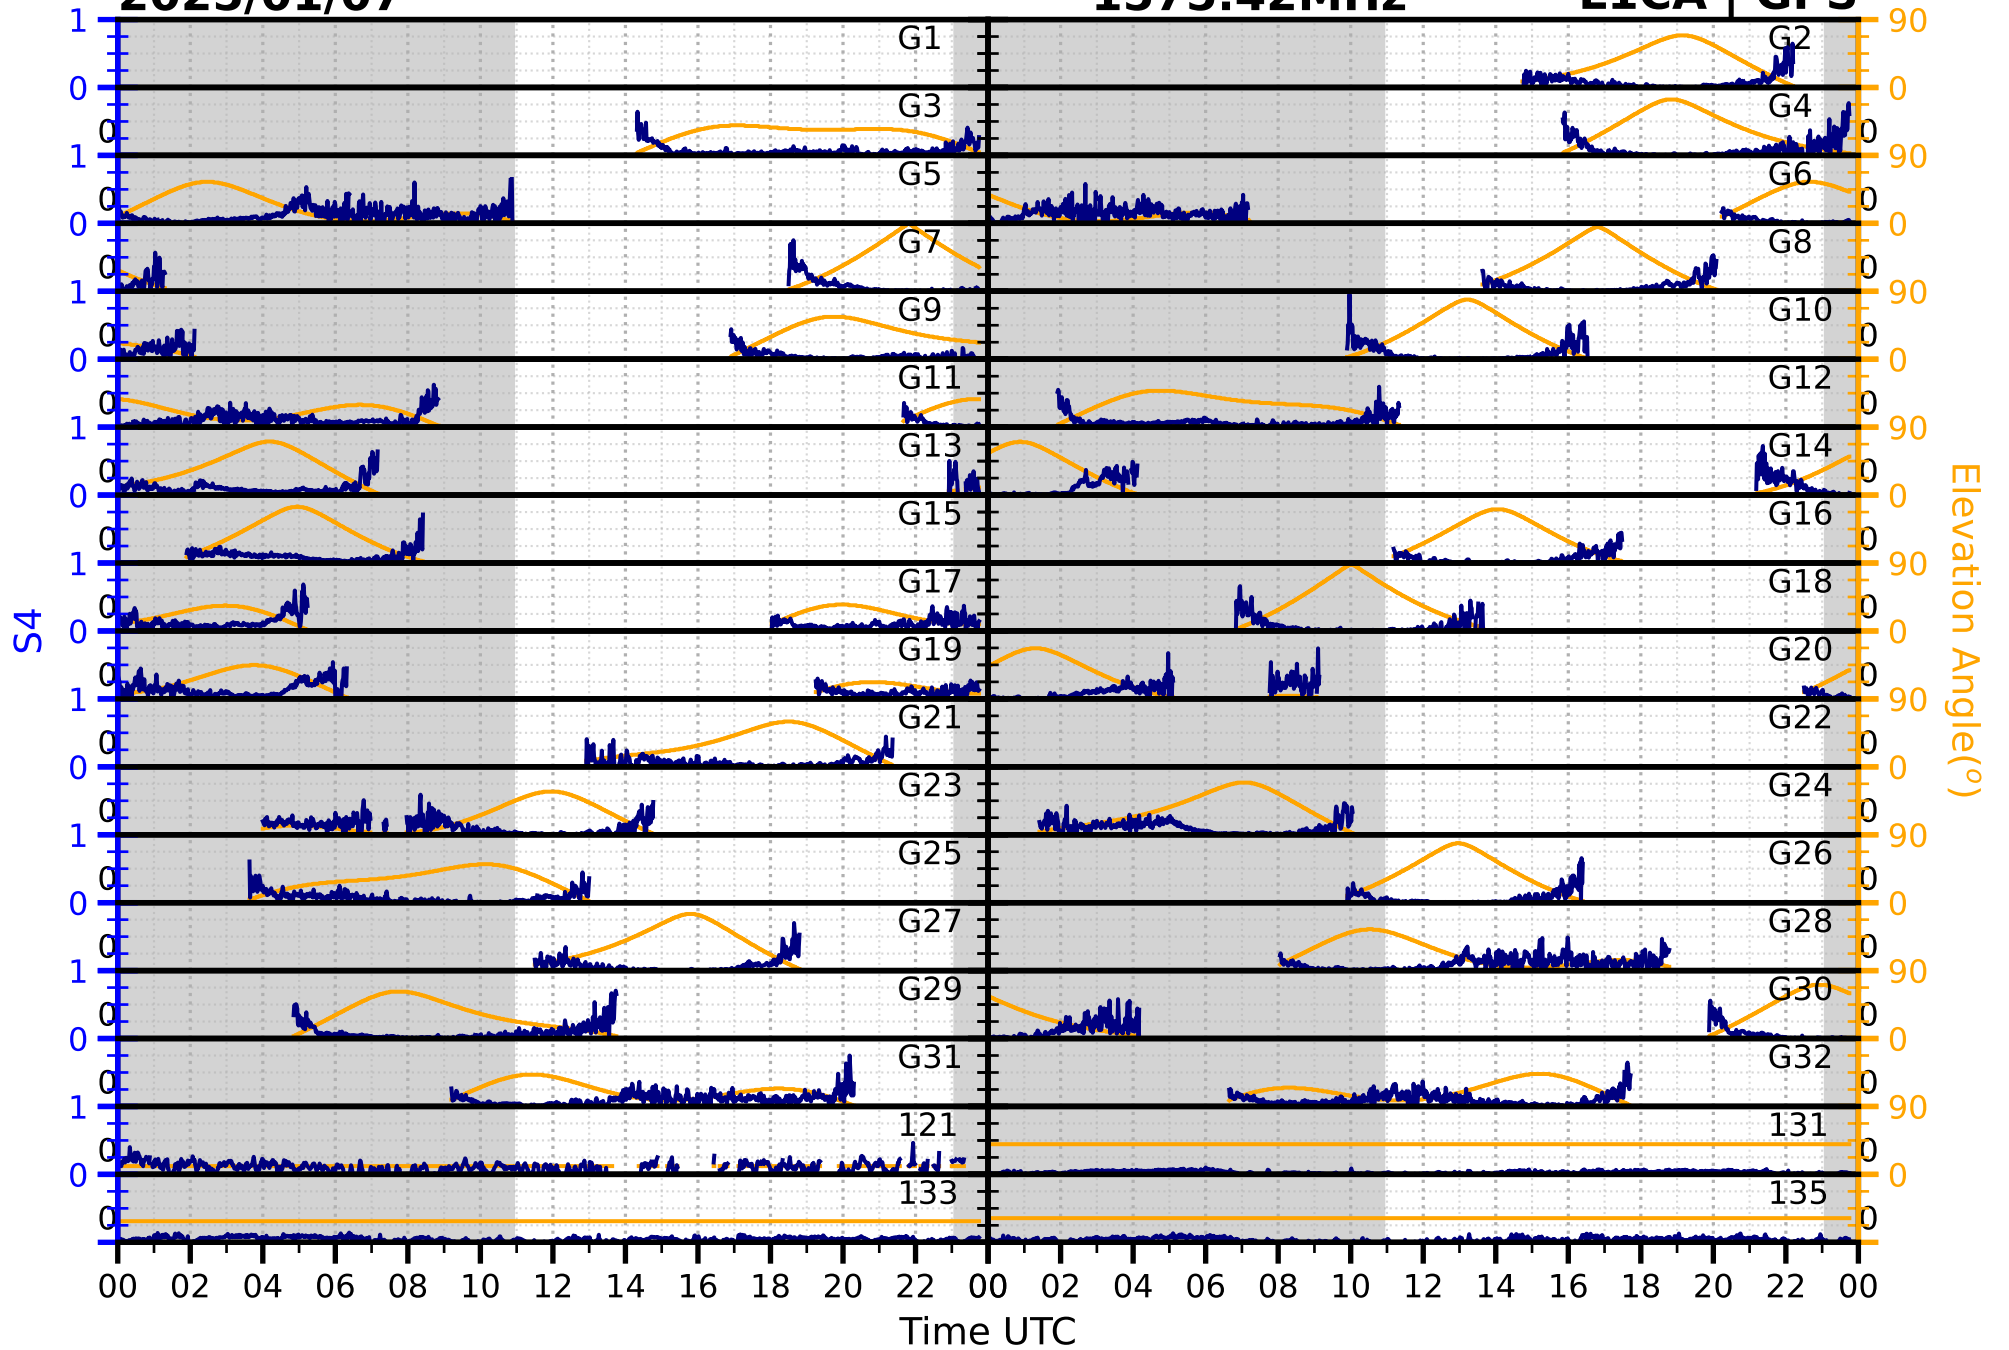

2025/01/07

S4

1575.42MHz

L1CA | GPS

2025/01/07

S4 1575.42MHz L1BC | GALILEO

2025/01/07

S4

1602MHz

L1CA

GLONASS