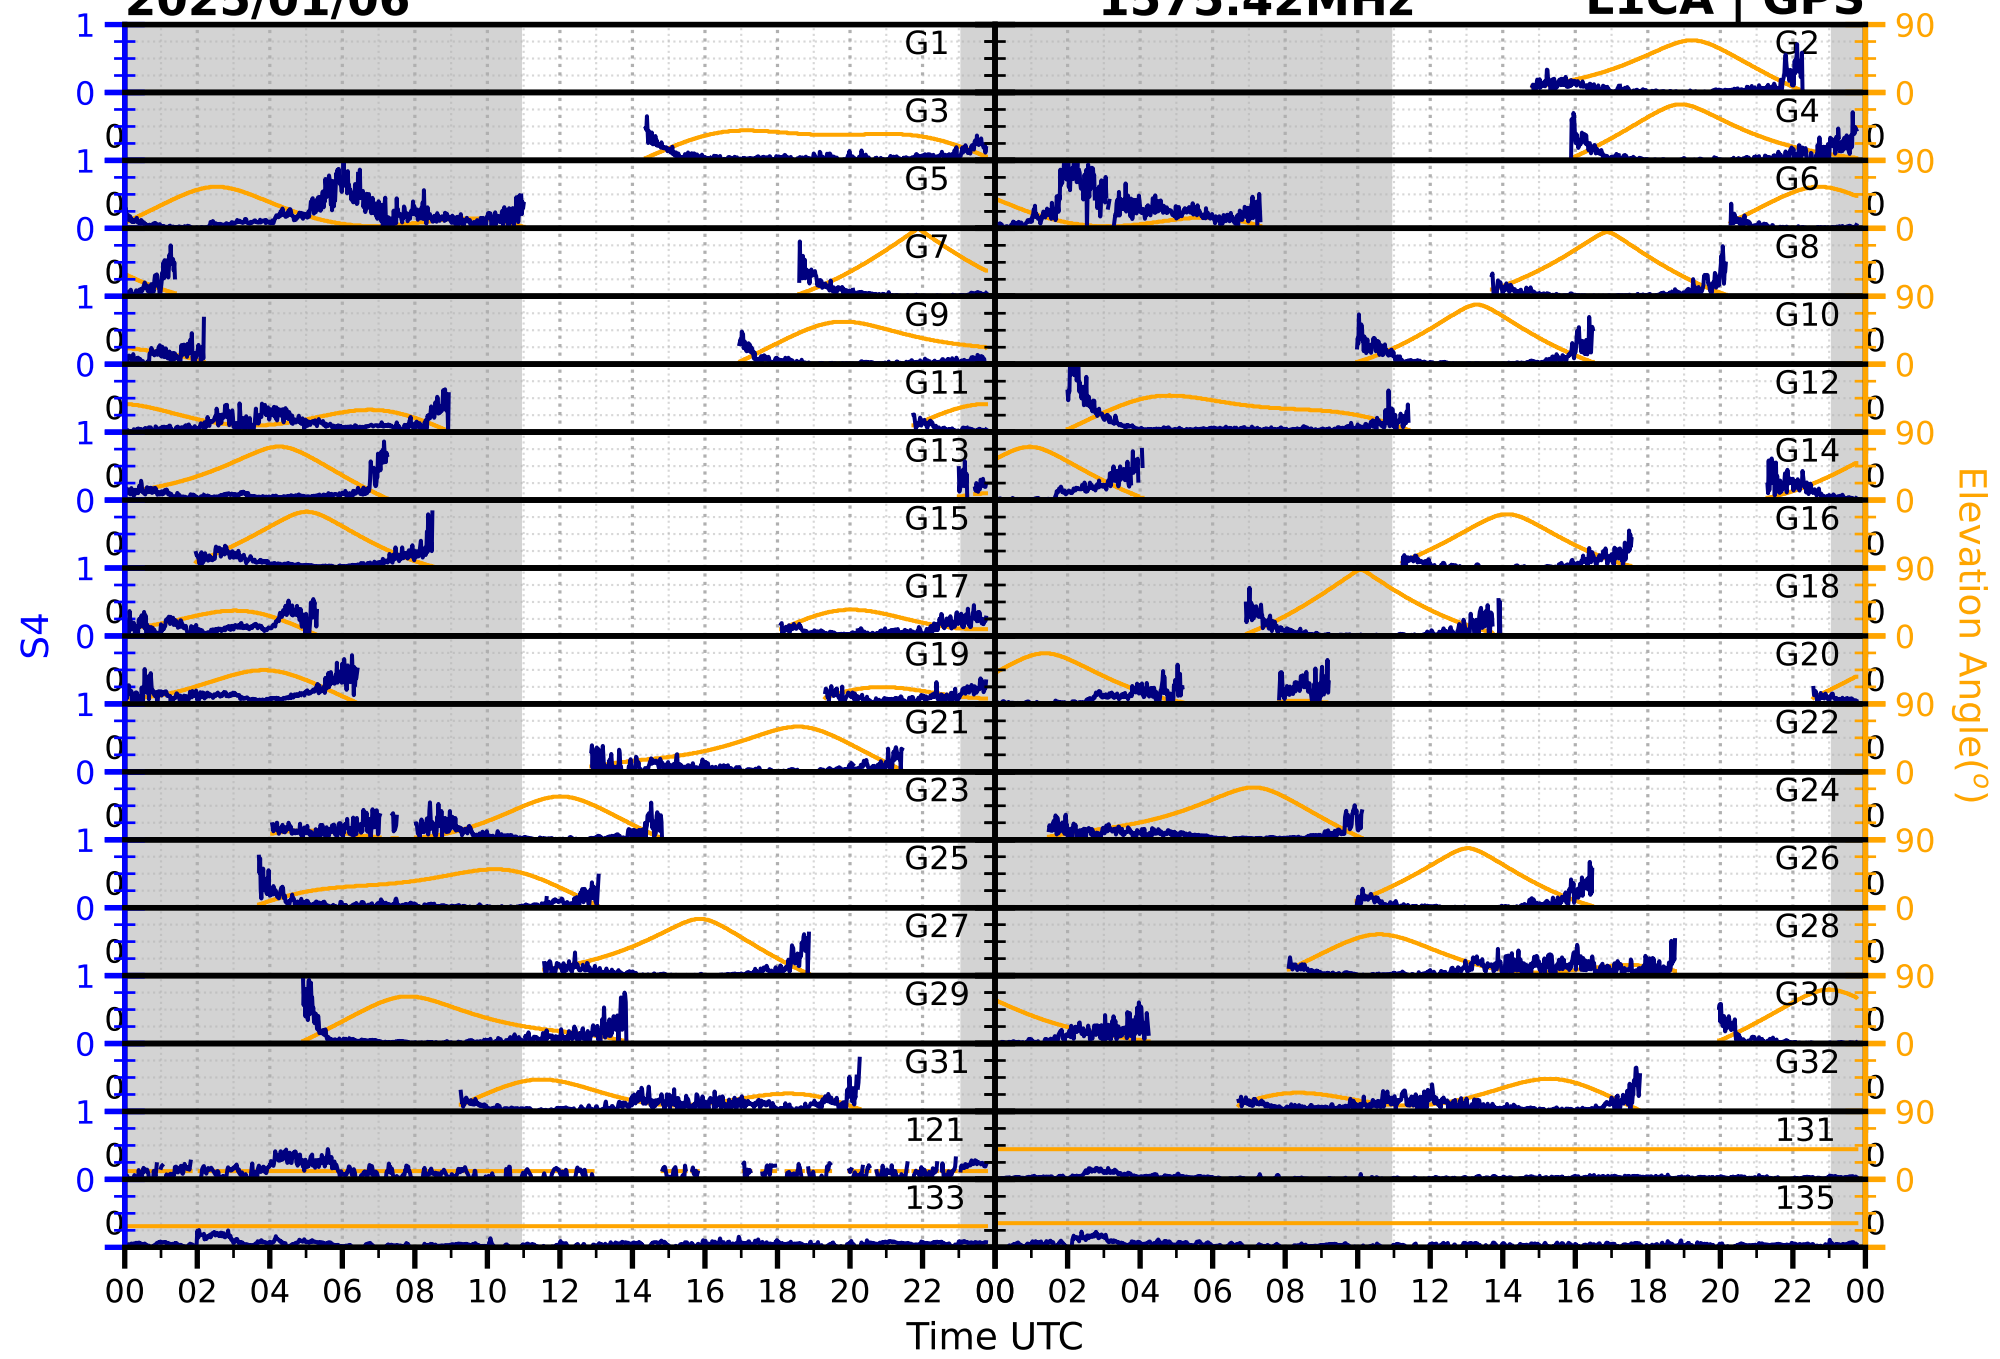

2025/01/06

S4

1575.42MHz

L1CA | GPS

2025/01/06

S4 1575.42MHz L1BC | GALILEO

2025/01/06

S4

1602MHz

L1CA | GLONASS