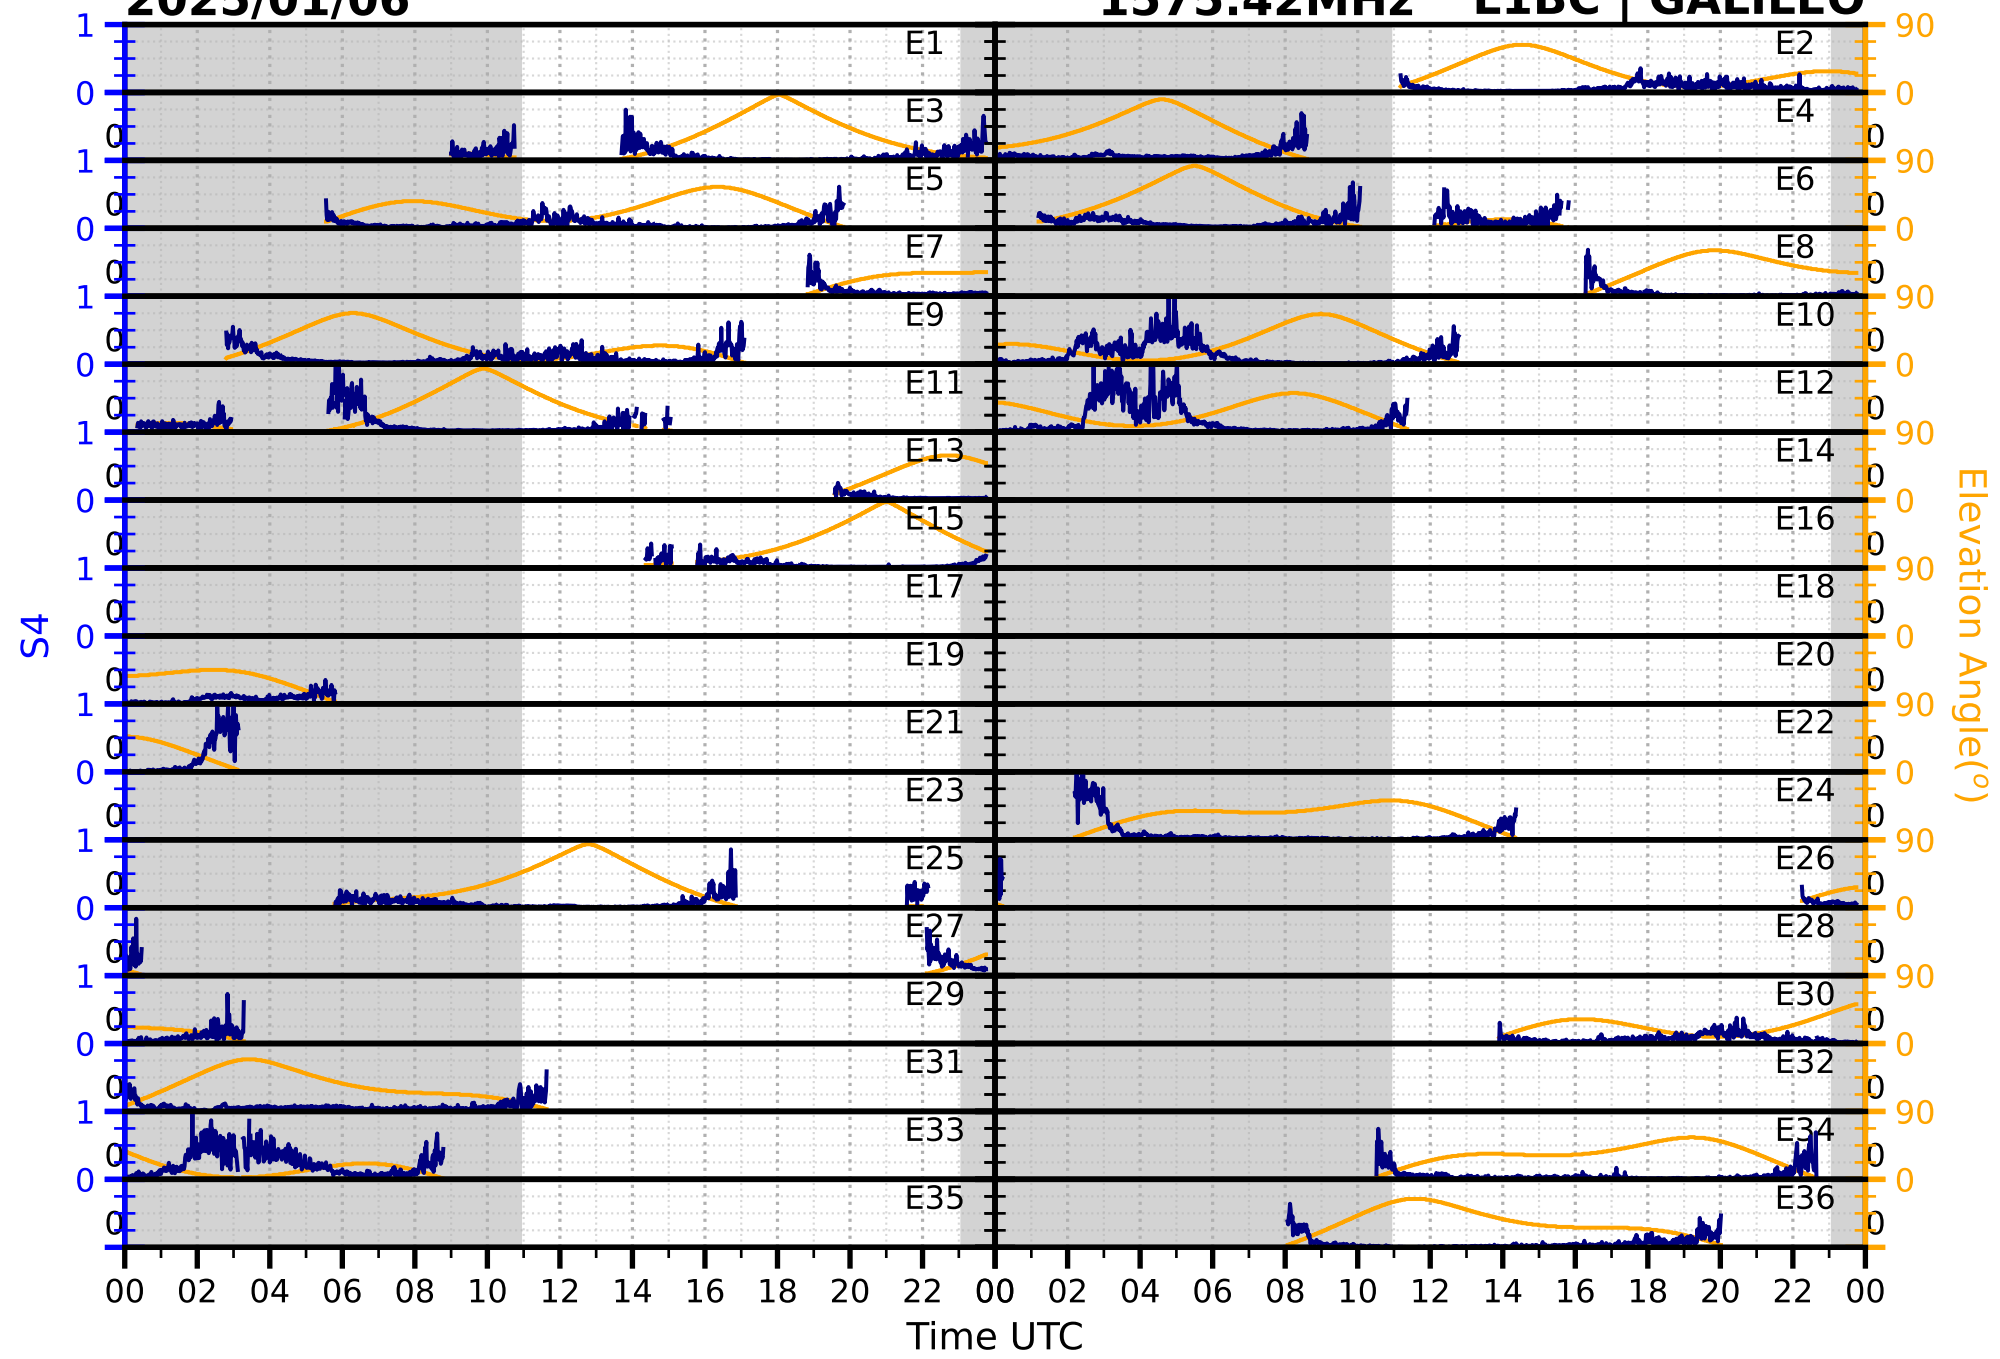

2025/01/06

S4

1575.42MHz

L1CA | GPS

2025/01/06

S4 1575.42MHz L1BC | GALILEO

2025/01/06

S4

1602MHz

L1CA | GLONASS