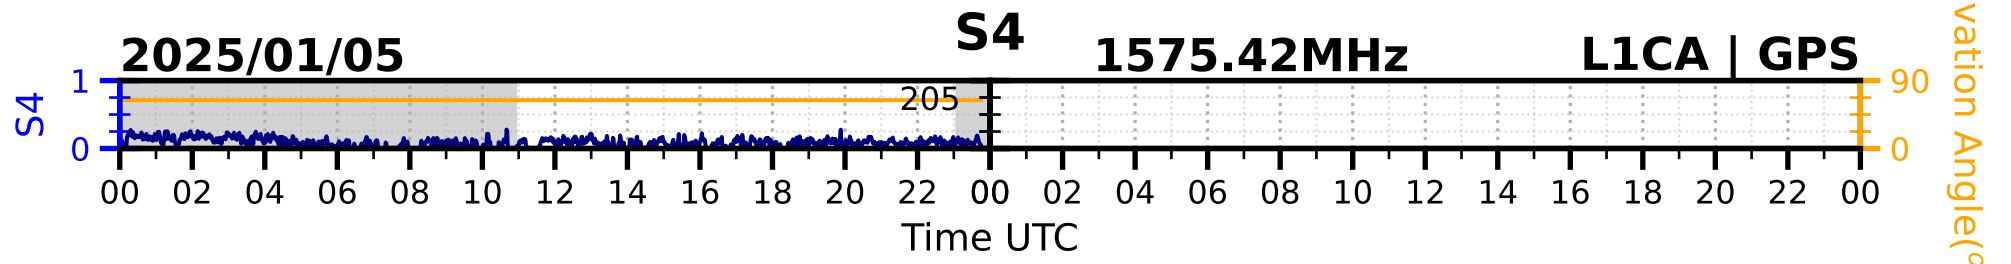

2025/01/05

S4

1575.42MHz

L1CA | GPS

2025/01/05

S4

1575.42MHz

L1BC

GALILEO

2025/01/05

S4

1602MHz

L1CA | GLONASS