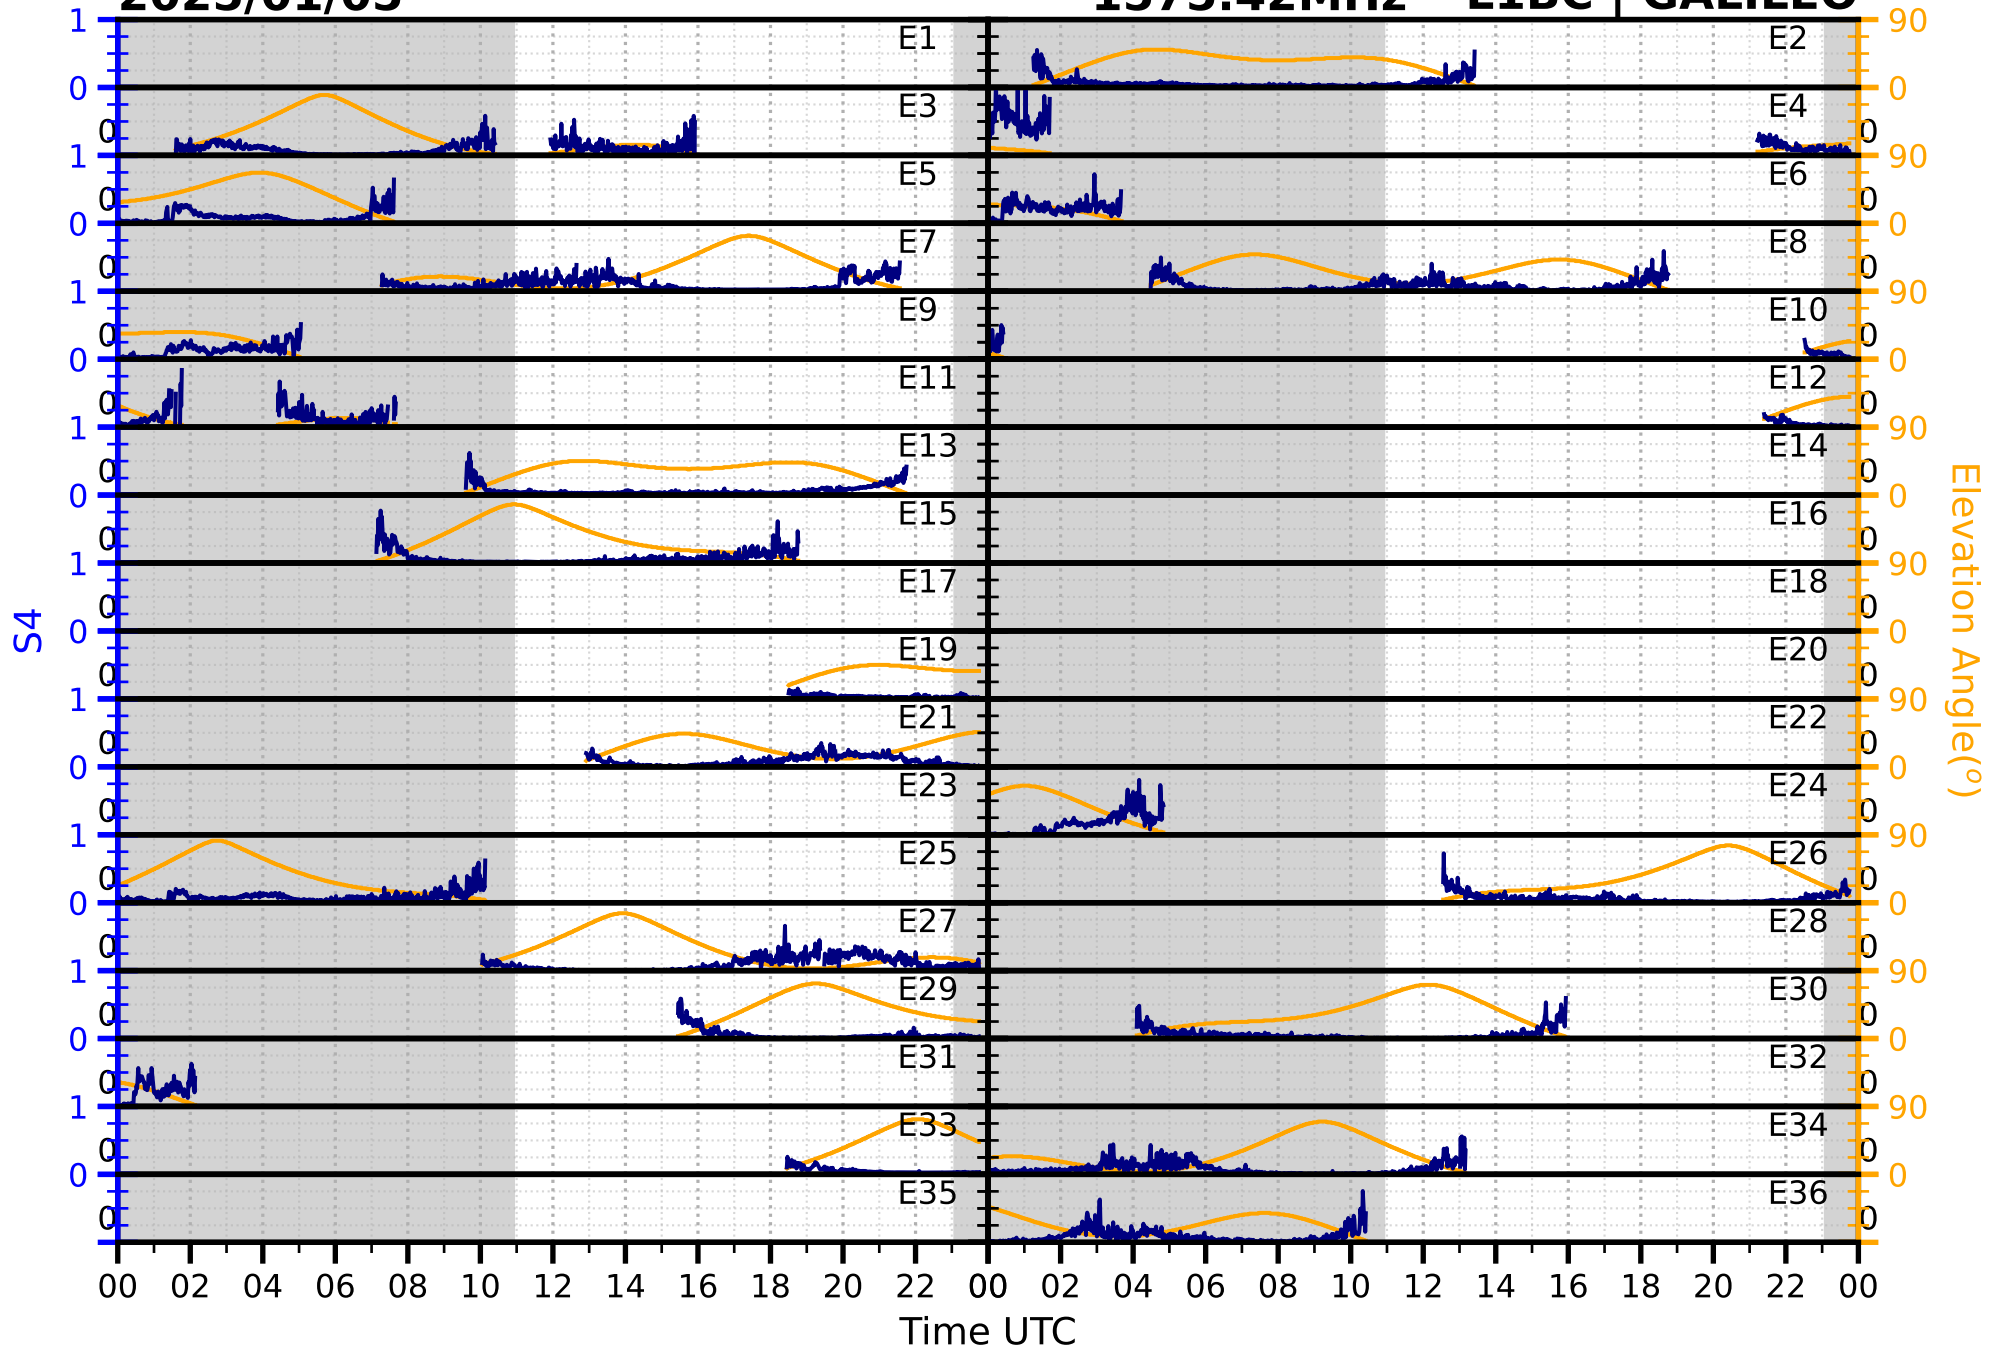

2025/01/05

S4

1575.42MHz

L1CA | GPS

2025/01/05

S4

1575.42MHz

L1BC

GALILEO

2025/01/05

S4

1602MHz

L1CA | GLONASS