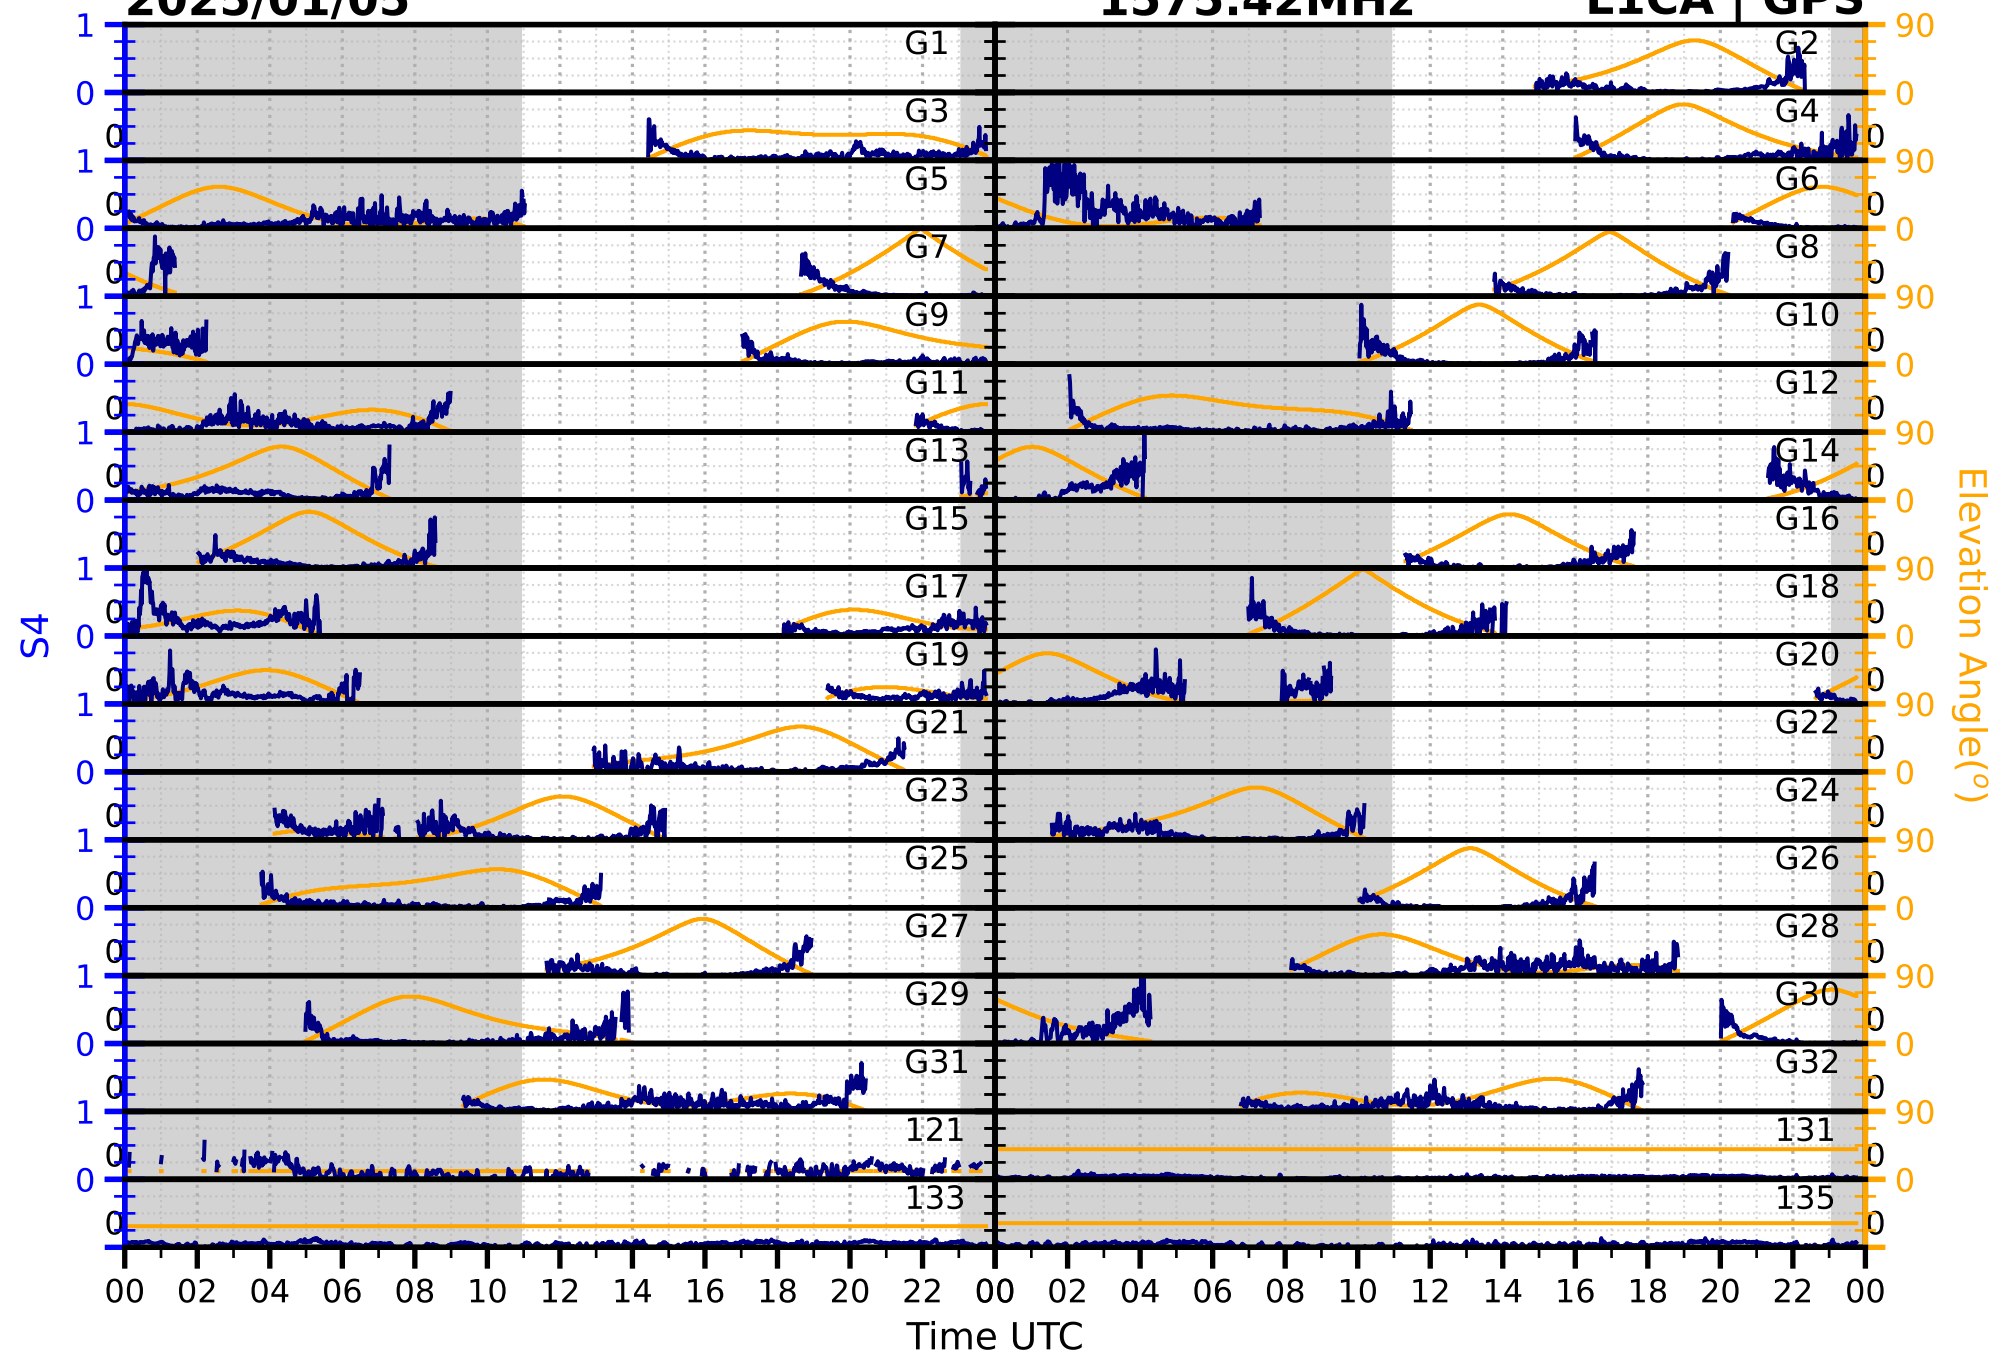

2025/01/05

S4

1575.42MHz

L1CA | GPS

2025/01/05

S4

1575.42MHz

L1BC

GALILEO

2025/01/05

S4

1602MHz

L1CA | GLONASS