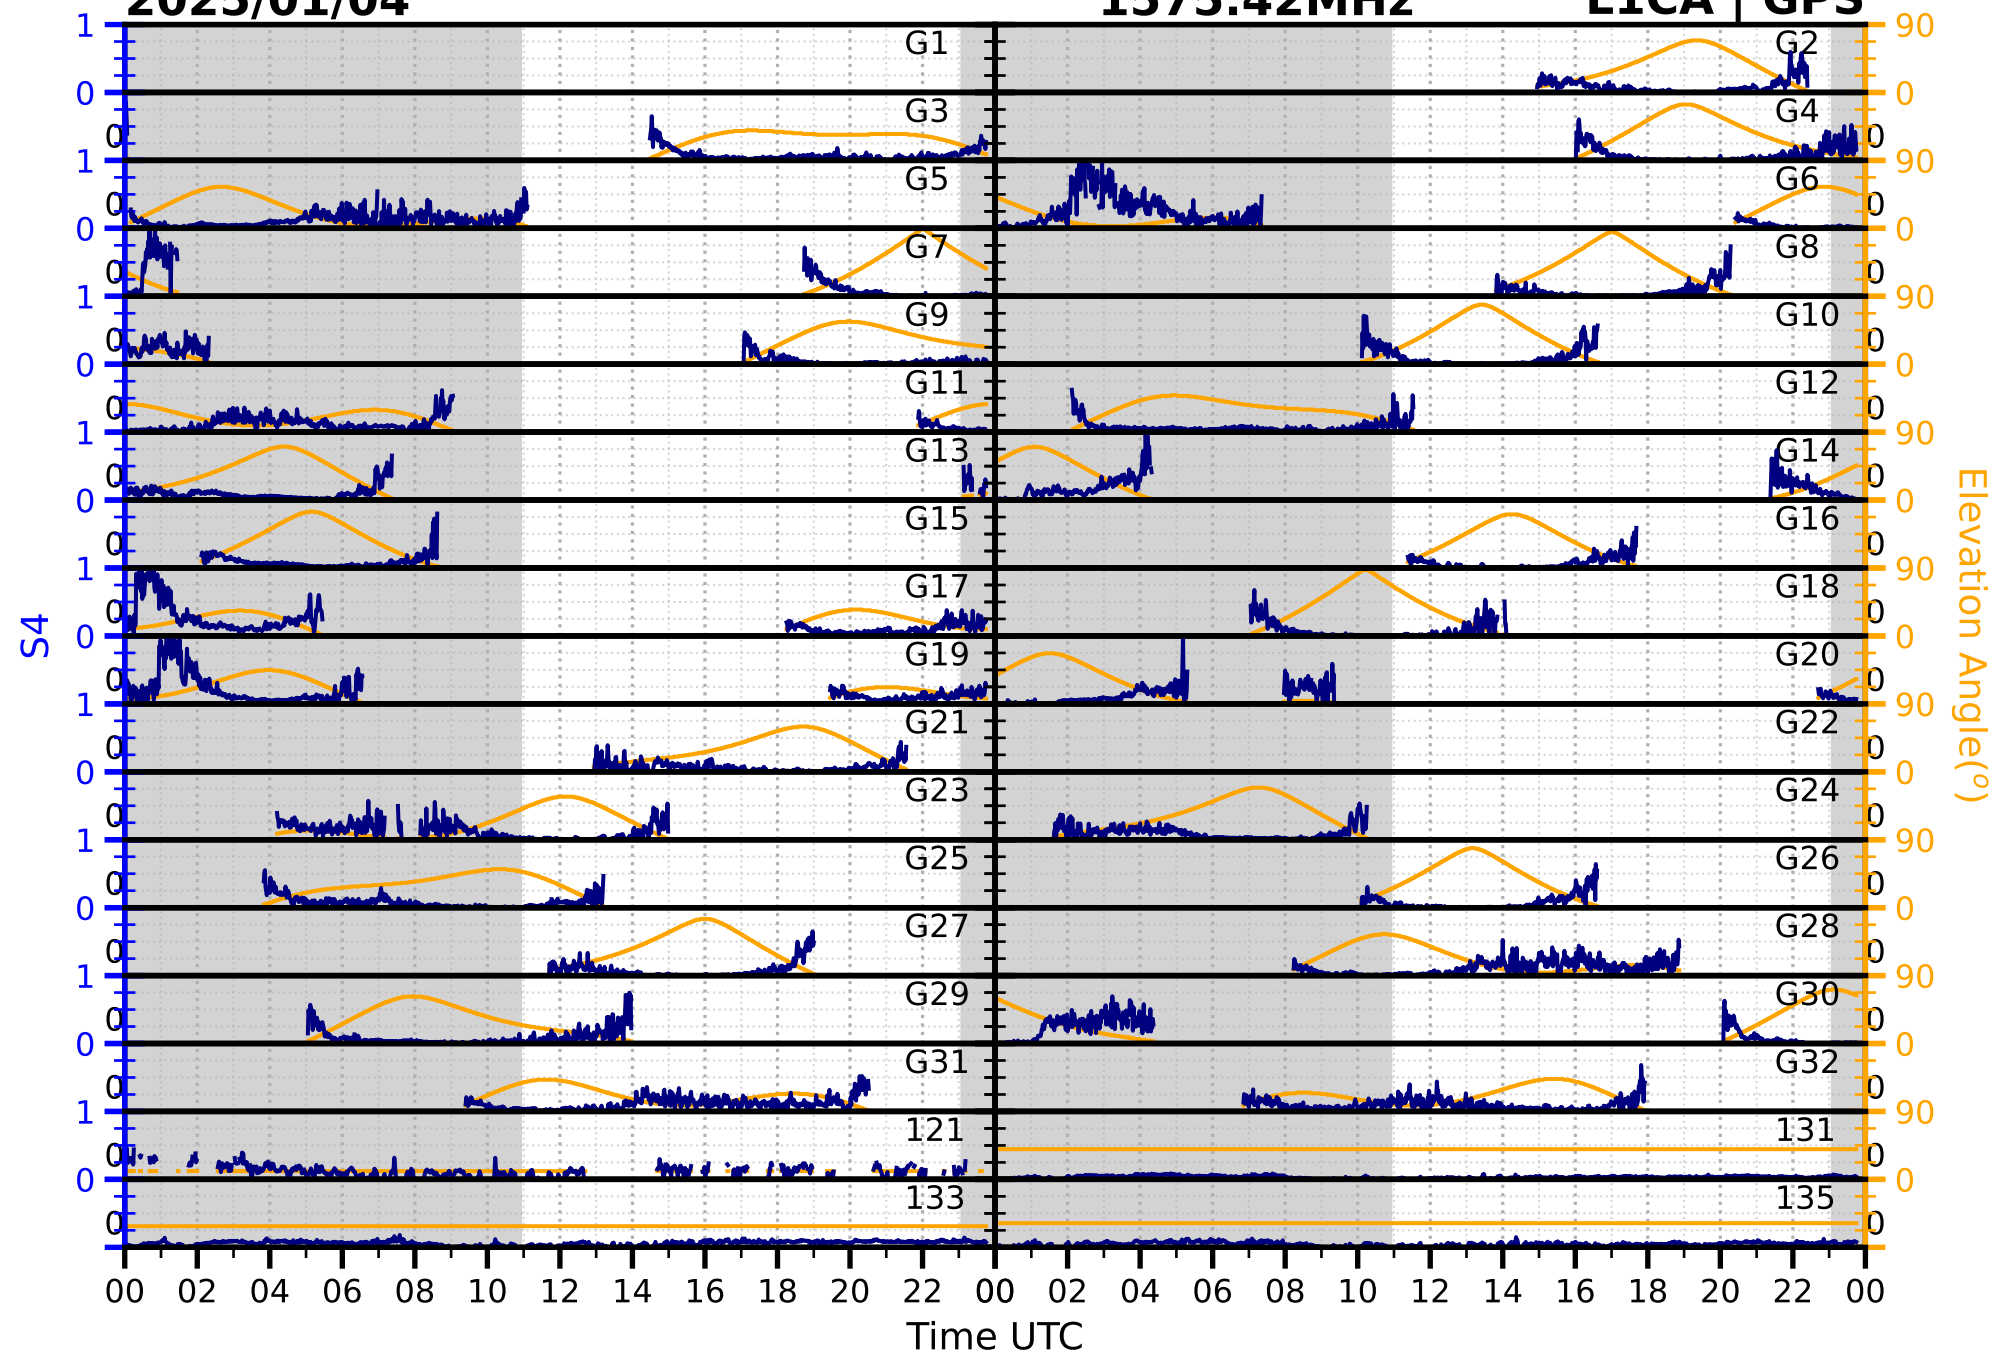

2025/01/04

S4

1575.42MHz

L1CA | GPS

2025/01/04

S4

1575.42MHz

L1BC | GALILEO

2025/01/04

S4

1602MHz

L1CA | GLONASS