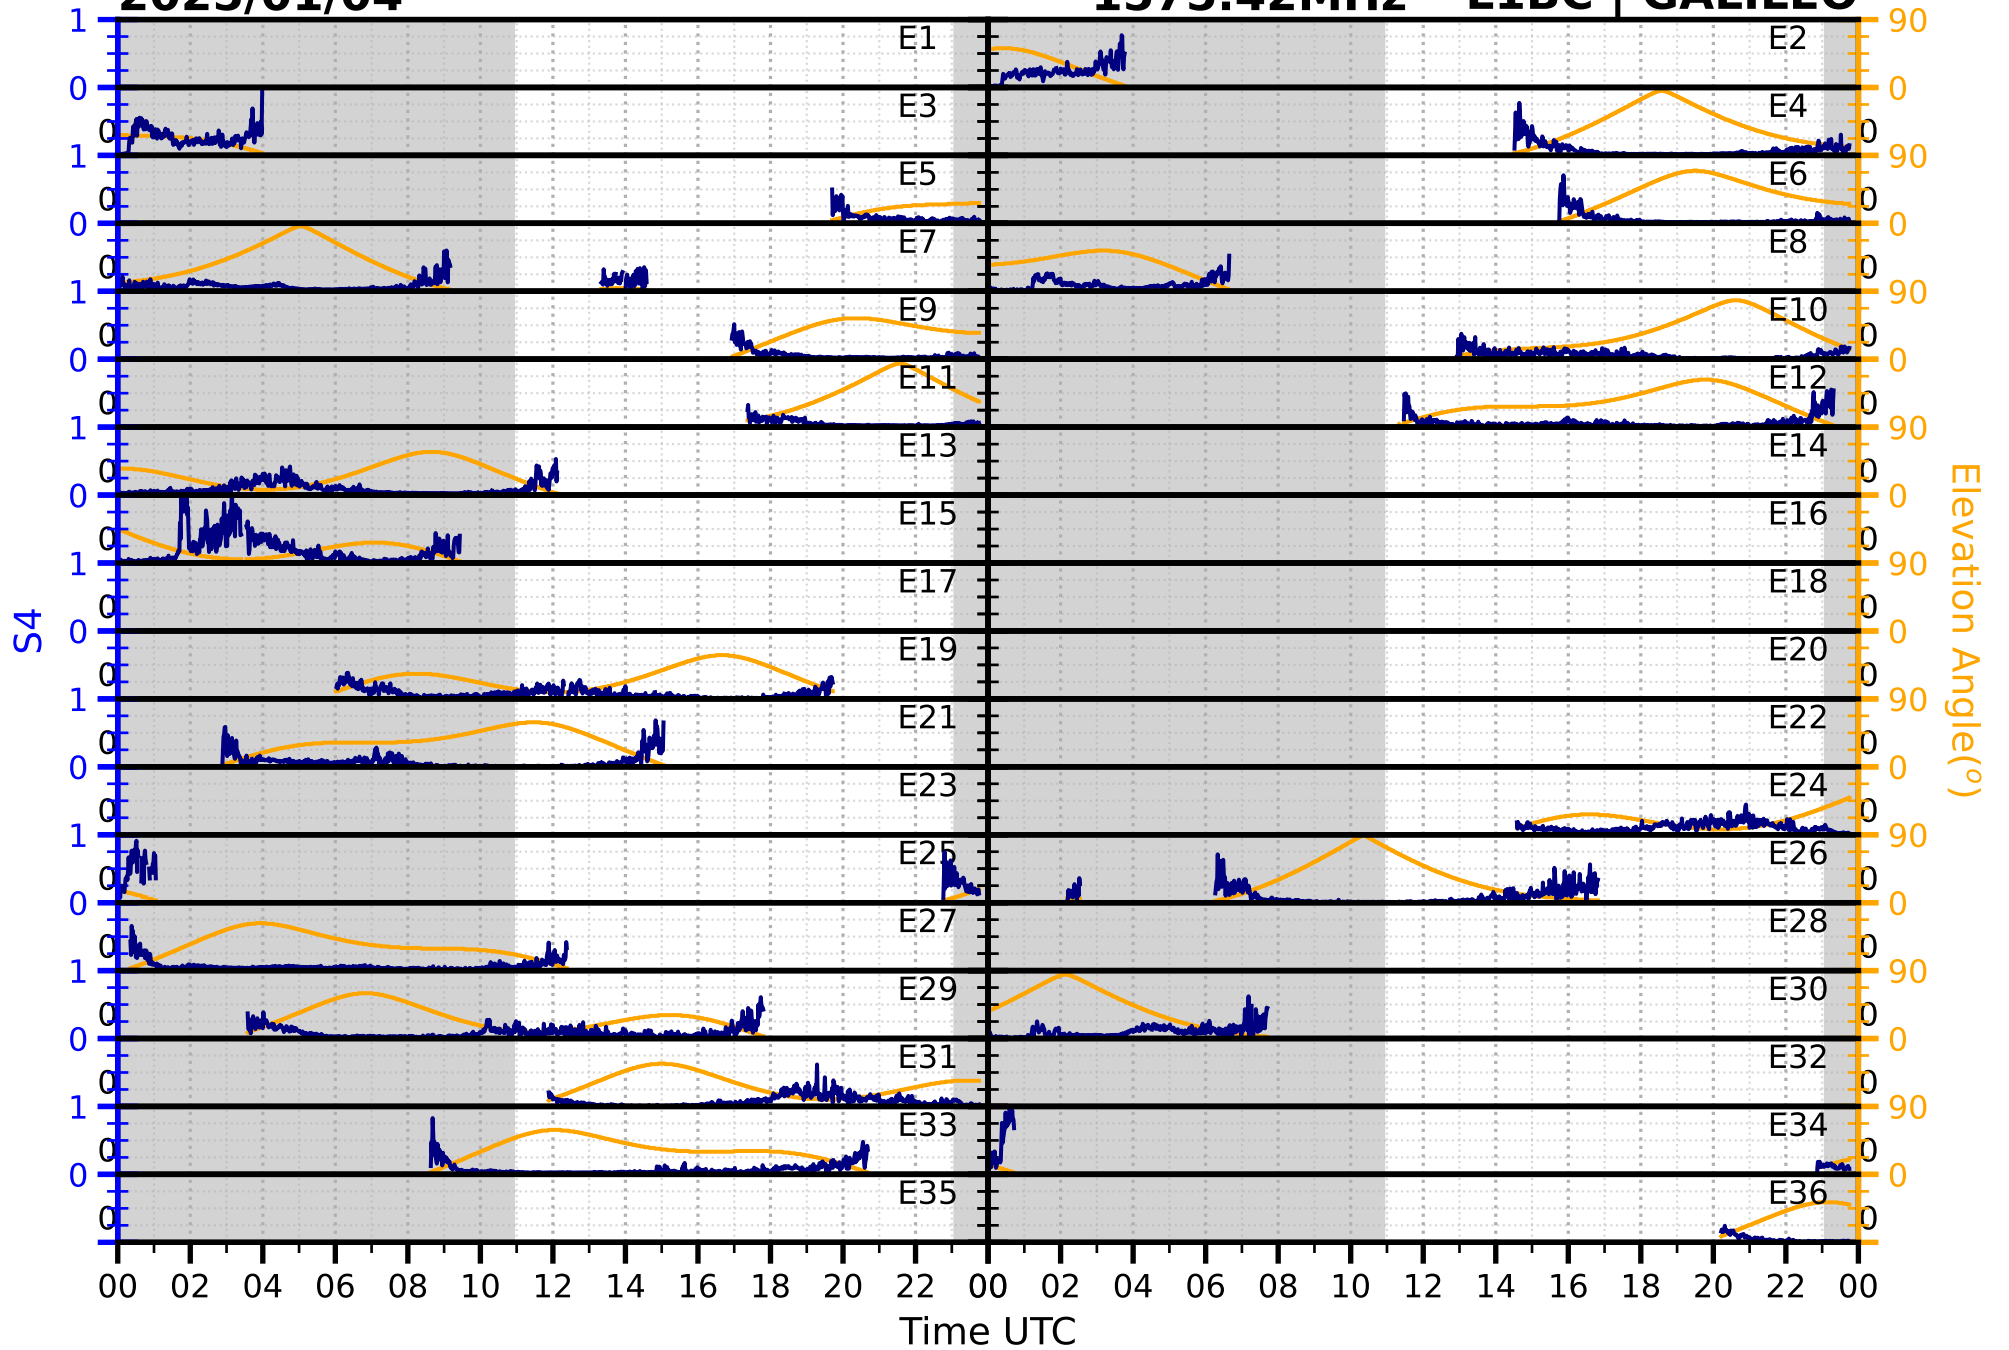

2025/01/04

S4

1575.42MHz

L1CA | GPS

2025/01/04

S4

1575.42MHz

L1BC | GALILEO

2025/01/04

S4

1602MHz

L1CA | GLONASS