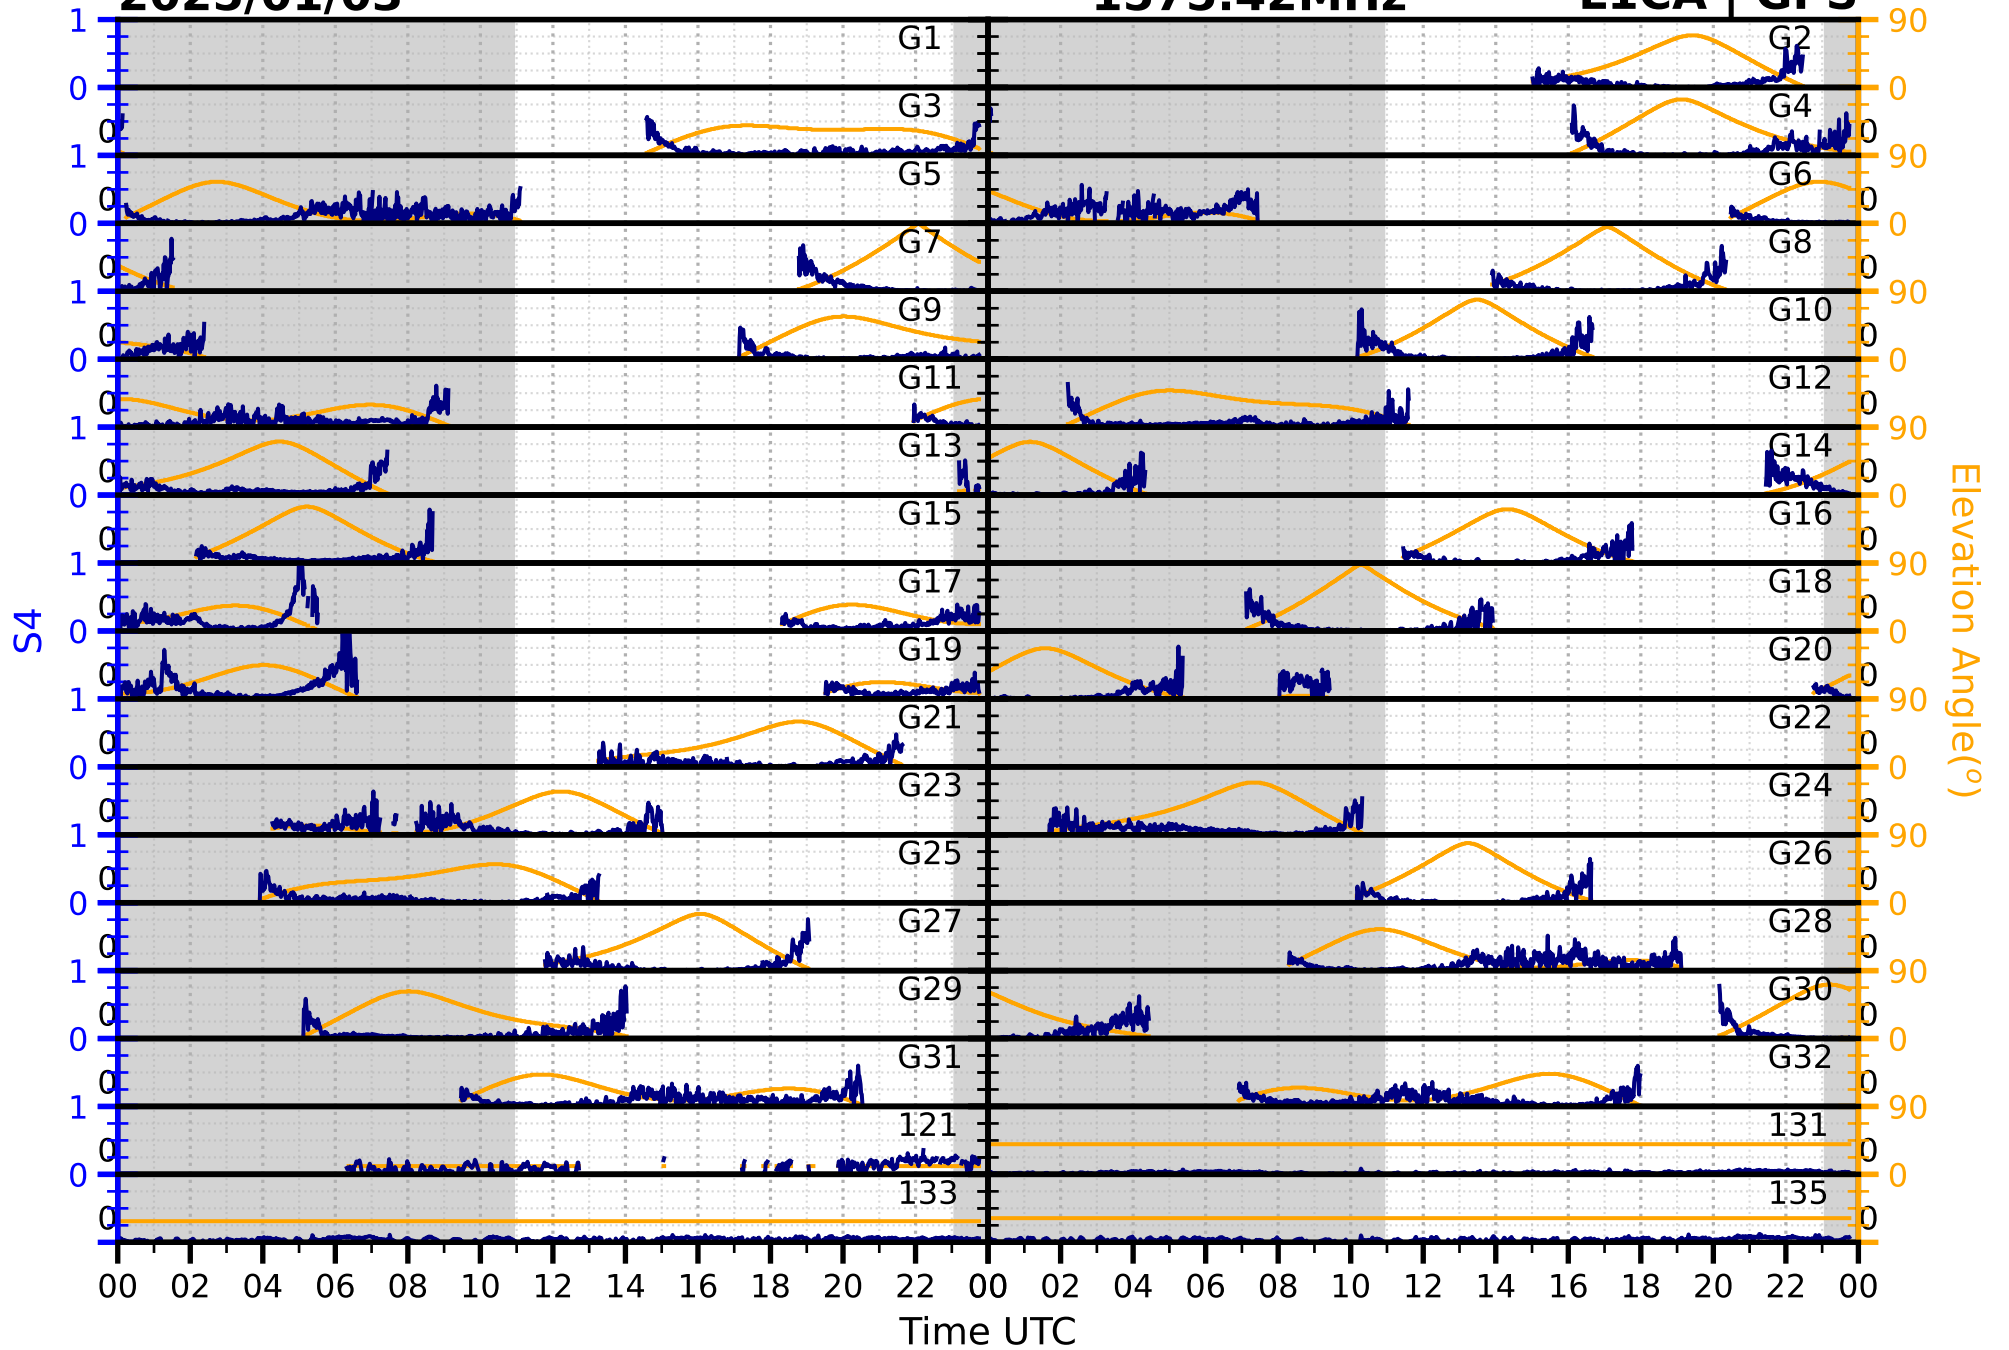

2025/01/03

S4

1575.42MHz

L1CA | GPS

2025/01/03

S4

1575.42MHz

L1BC | GALILEO

2025/01/03

S4

1602MHz

L1CA | GLONASS