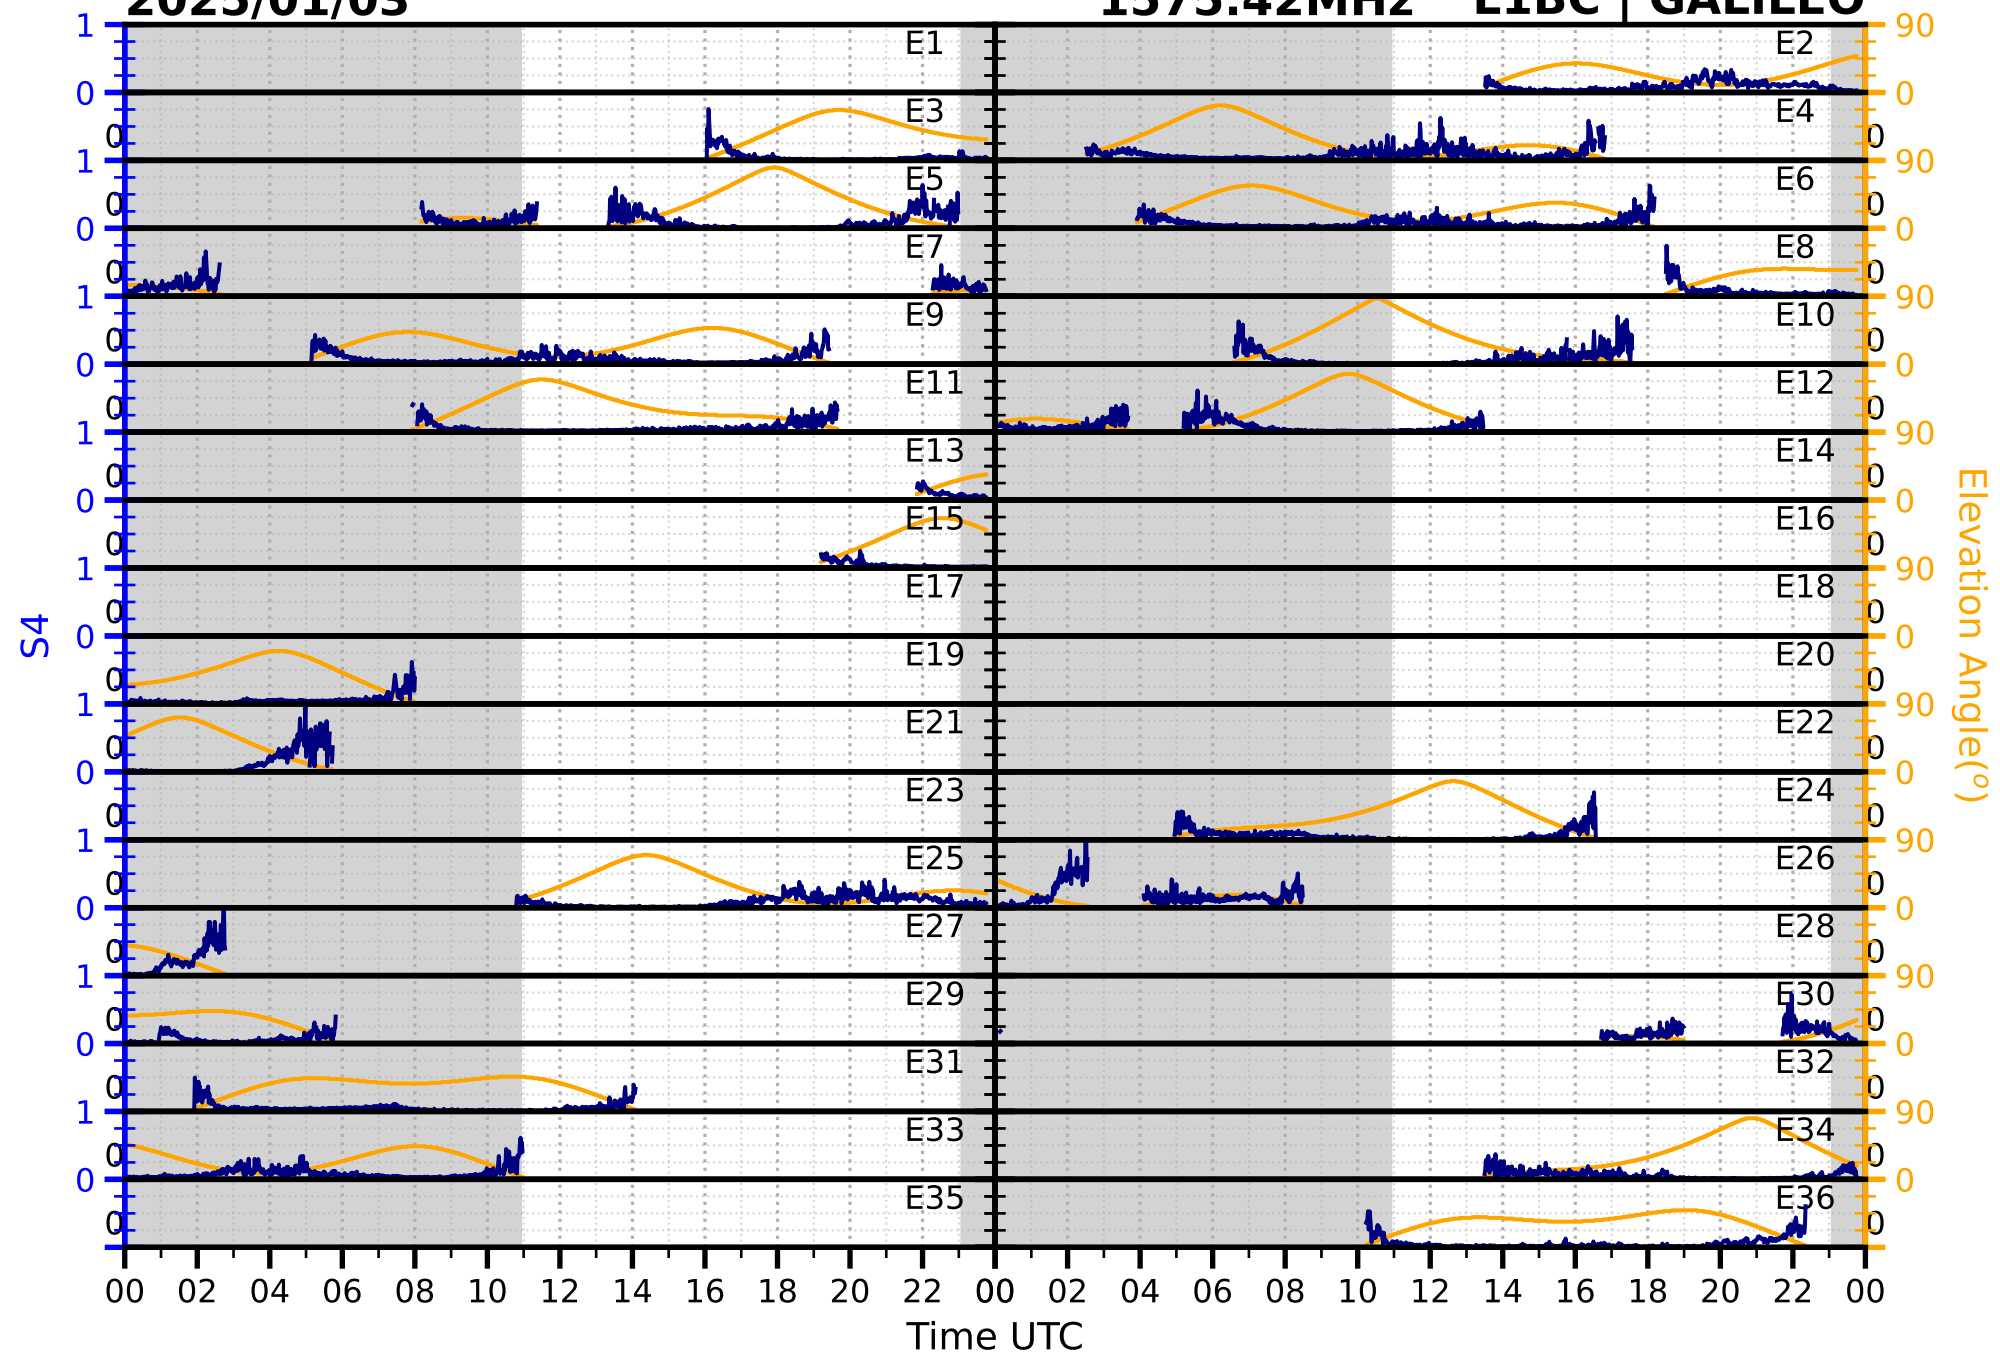

2025/01/03

S4

1575.42MHz

L1CA | GPS

2025/01/03

S4

1575.42MHz

L1BC | GALILEO

2025/01/03

S4

1602MHz

L1CA | GLONASS