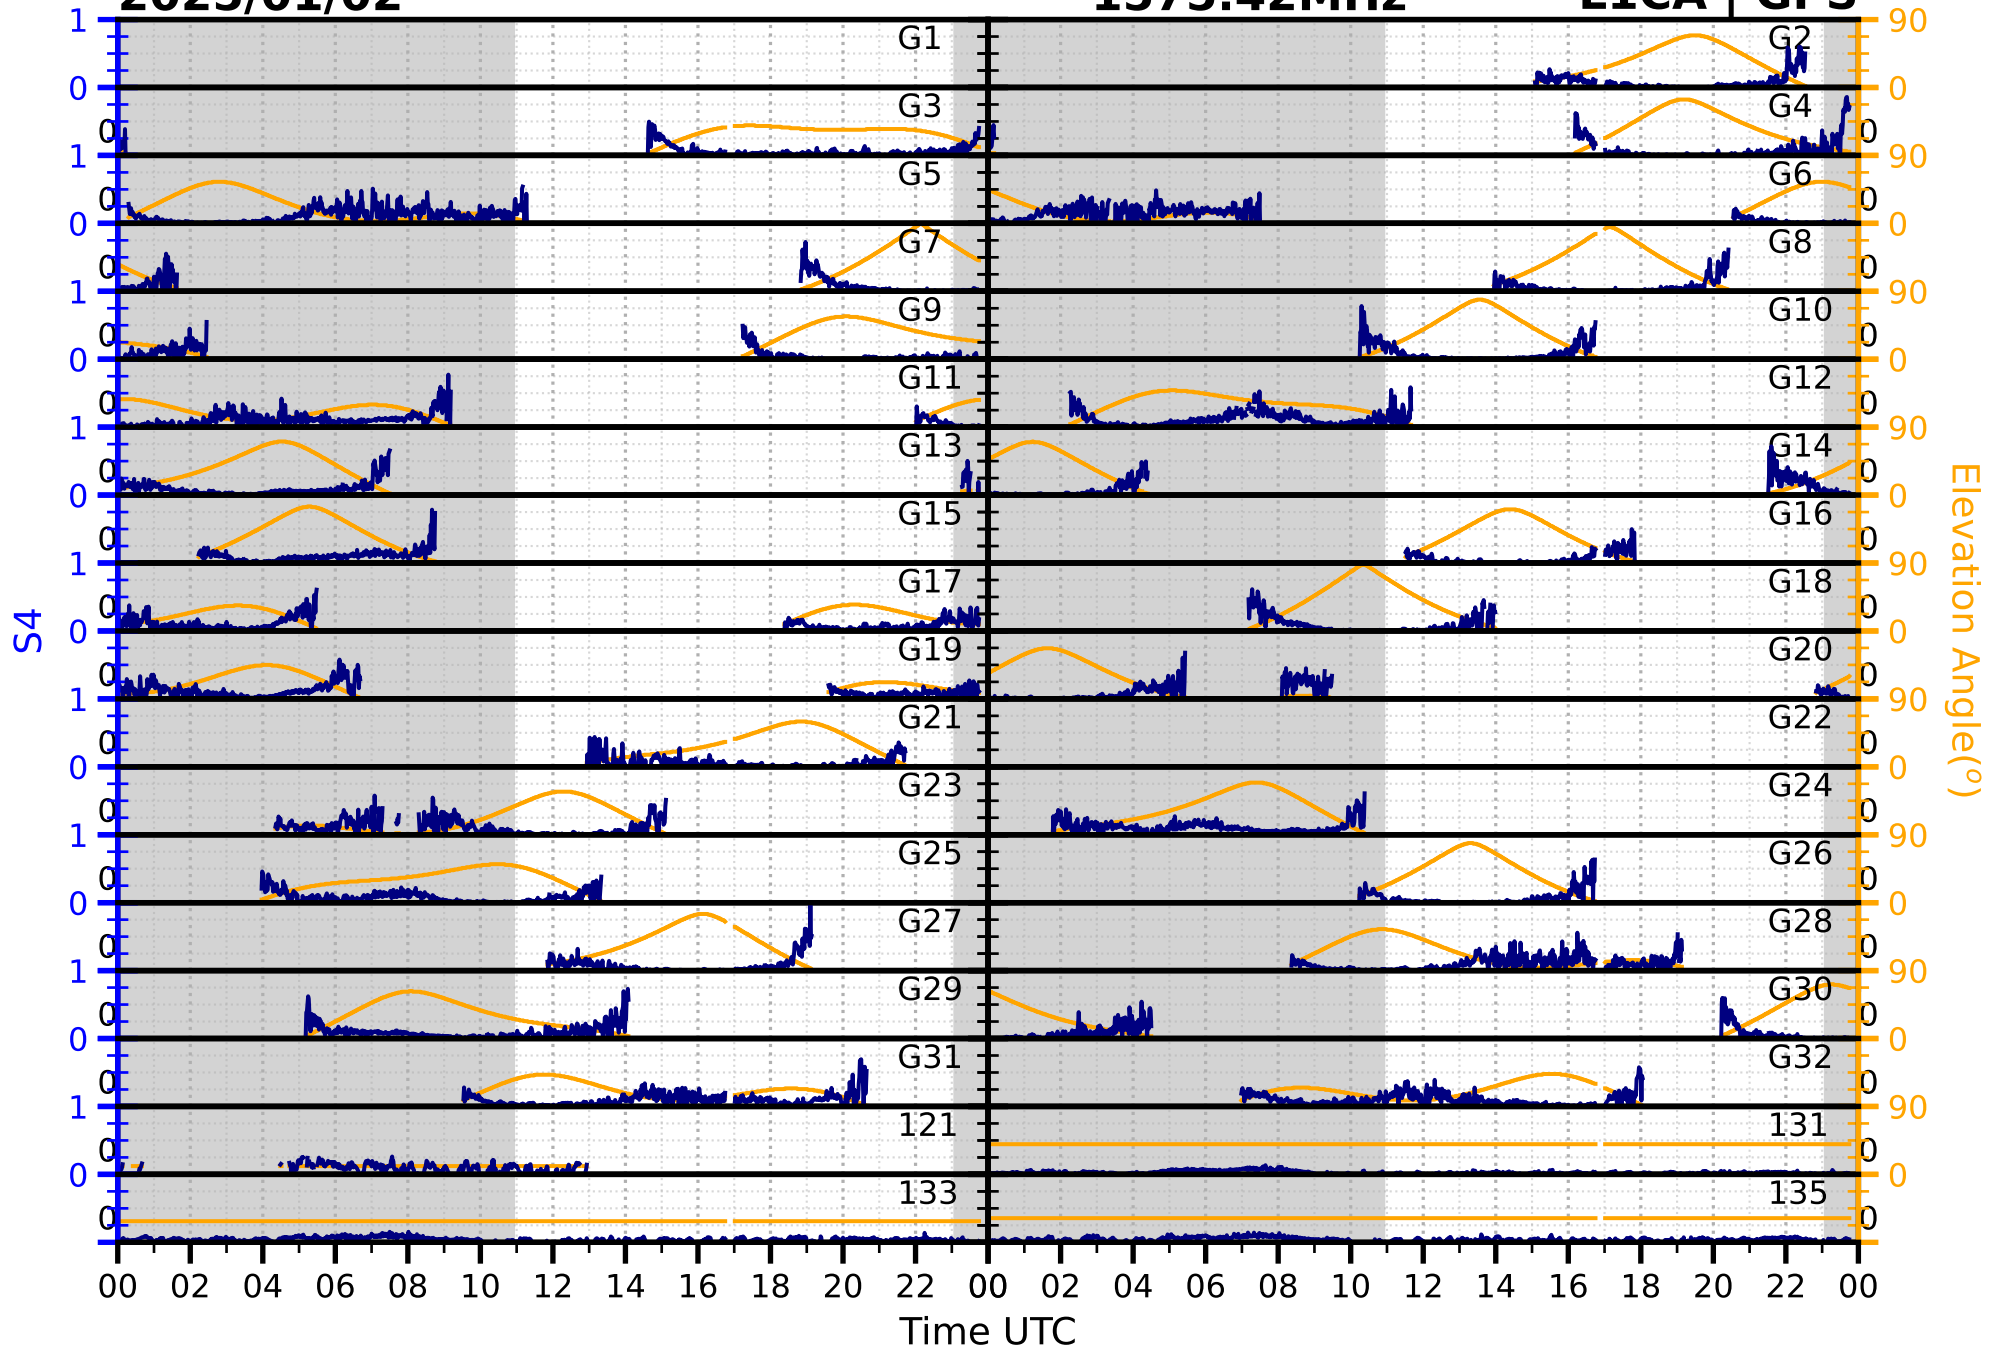

2025/01/02

S4

1575.42MHz

L1CA | GPS

2025/01/02

S4 1575.42MHz L1BC | GALILEO

2025/01/02

S4

1602MHz

L1CA | GLONASS