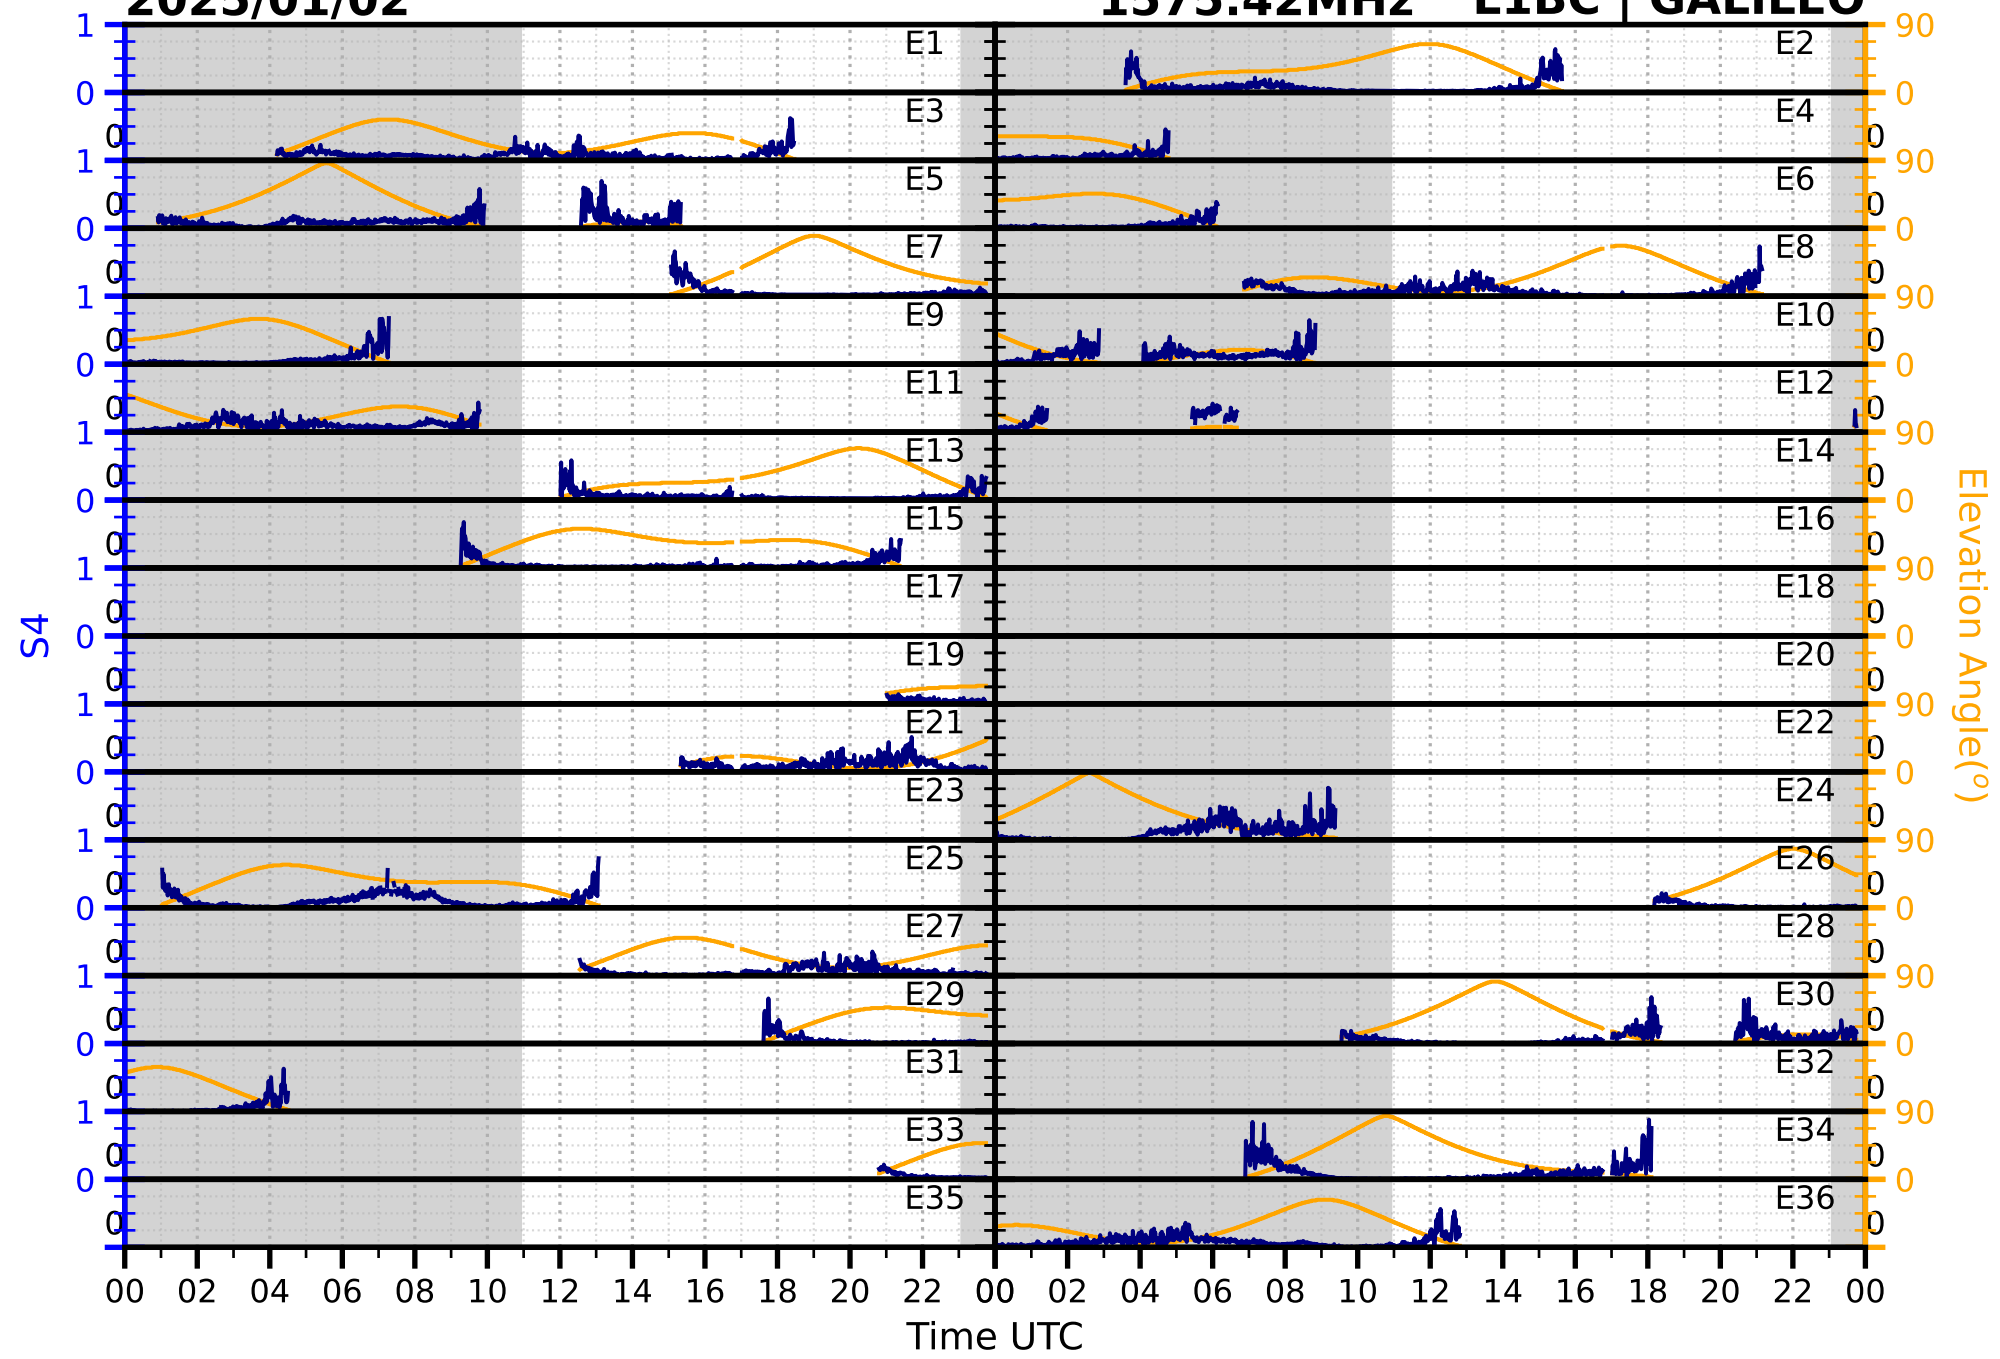

2025/01/02

S4

1575.42MHz

L1CA | GPS

2025/01/02

S4 1575.42MHz L1BC | GALILEO

2025/01/02

S4

1602MHz

L1CA | GLONASS