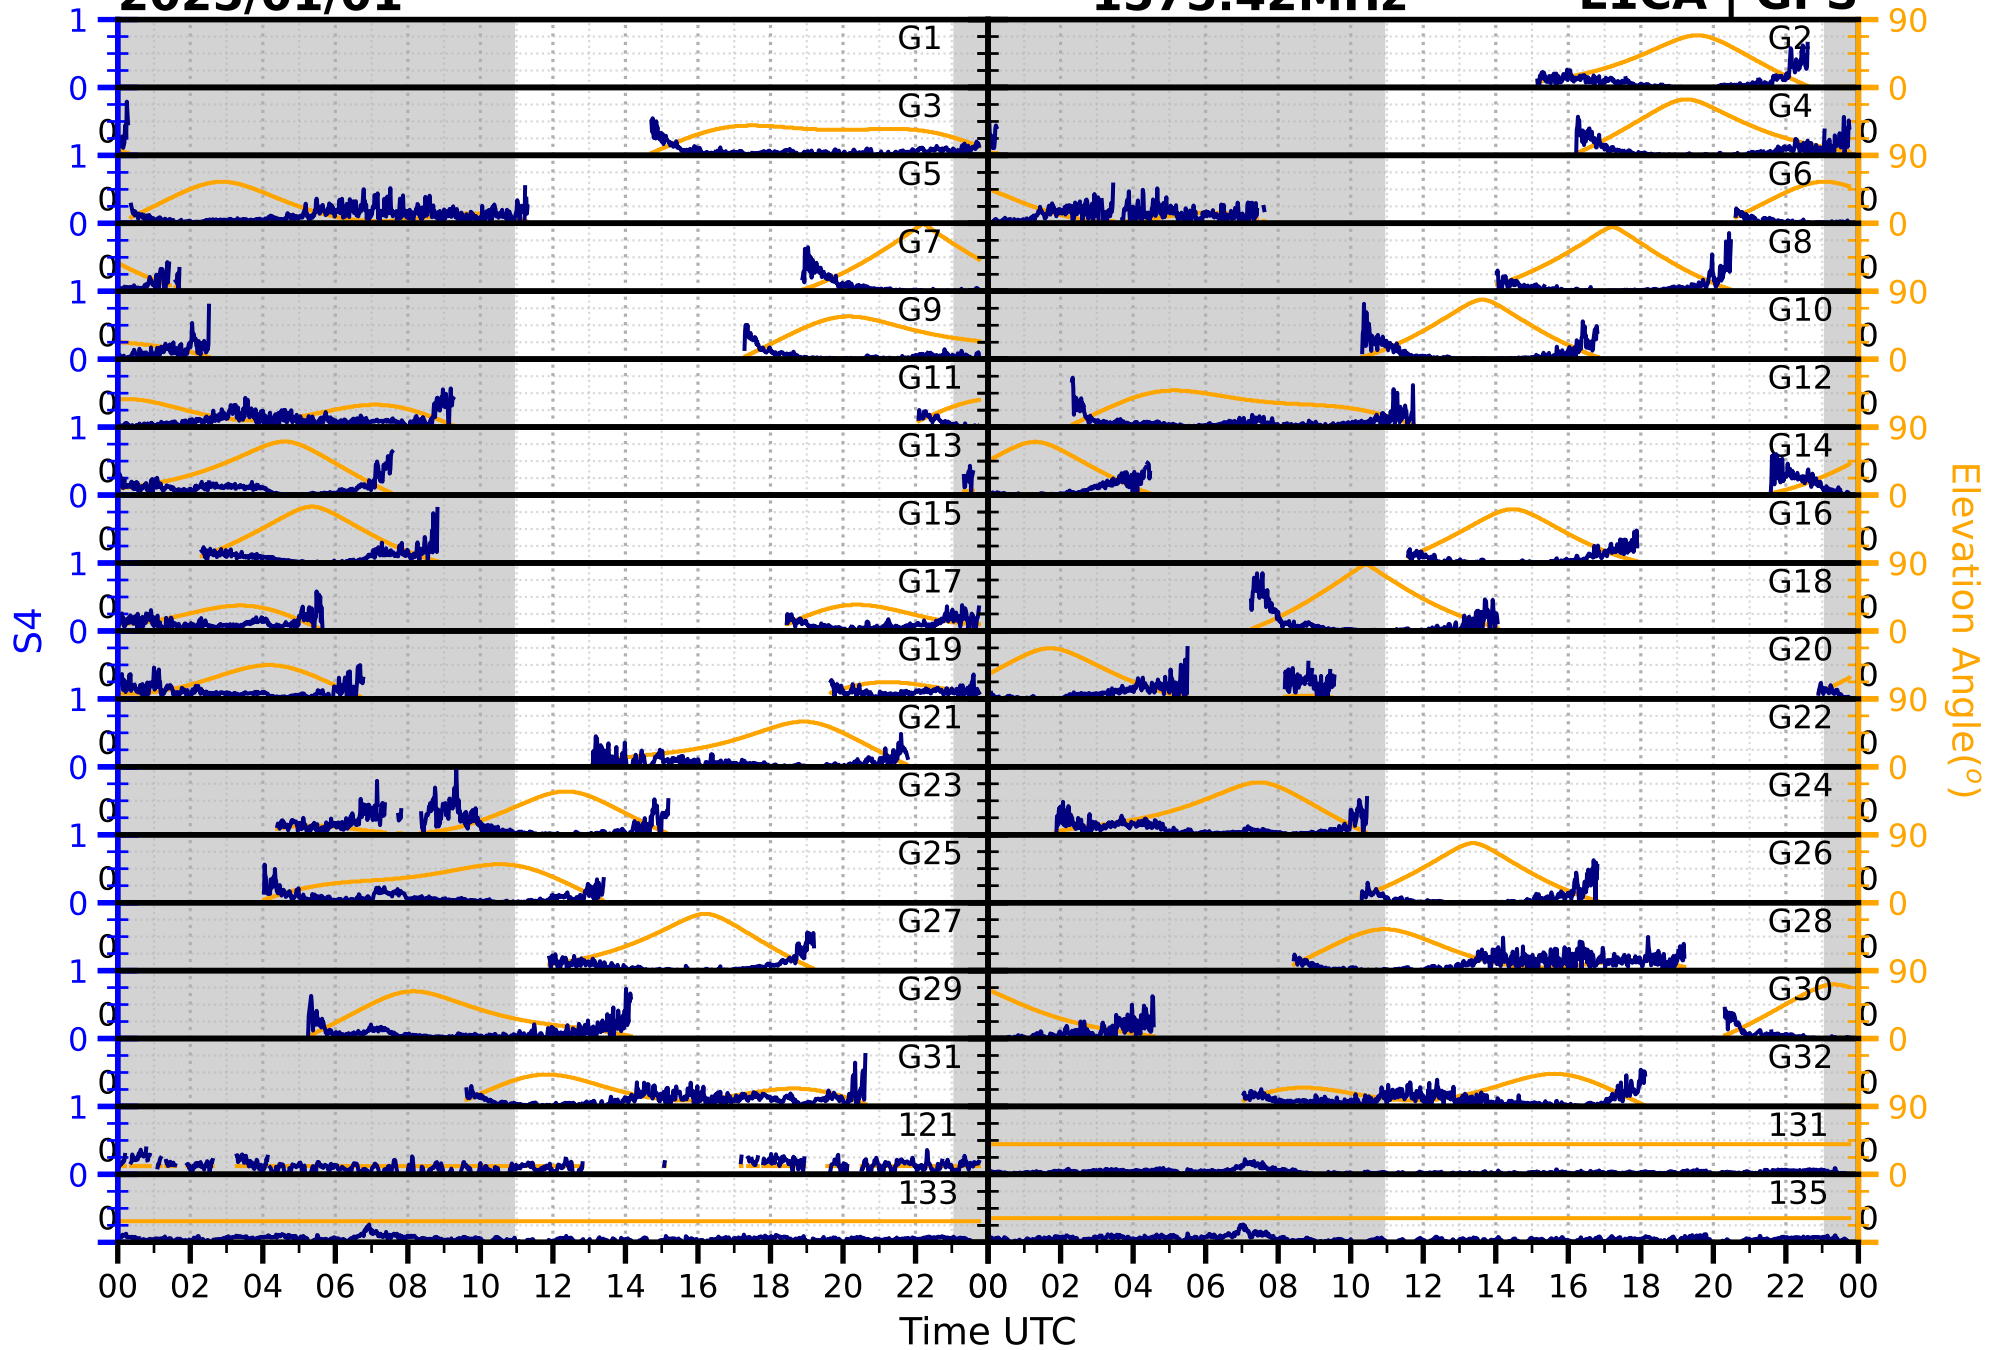

2025/01/01

S4

1575.42MHz

L1CA | GPS

2025/01/01

S4 1575.42MHz L1BC | GALILEO