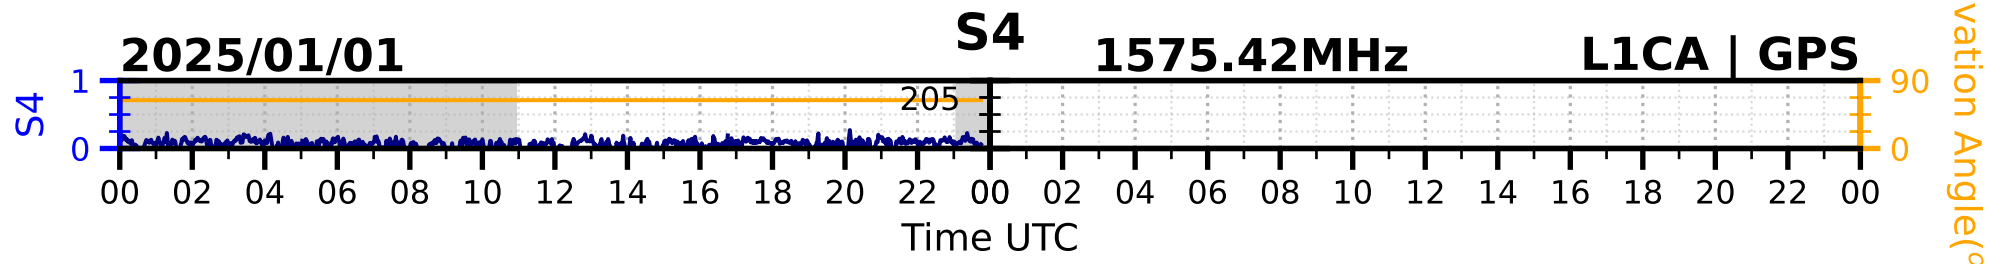

2025/01/01

S4

1575.42MHz

L1CA | GPS

2025/01/01

S4 1575.42MHz L1BC | GALILEO