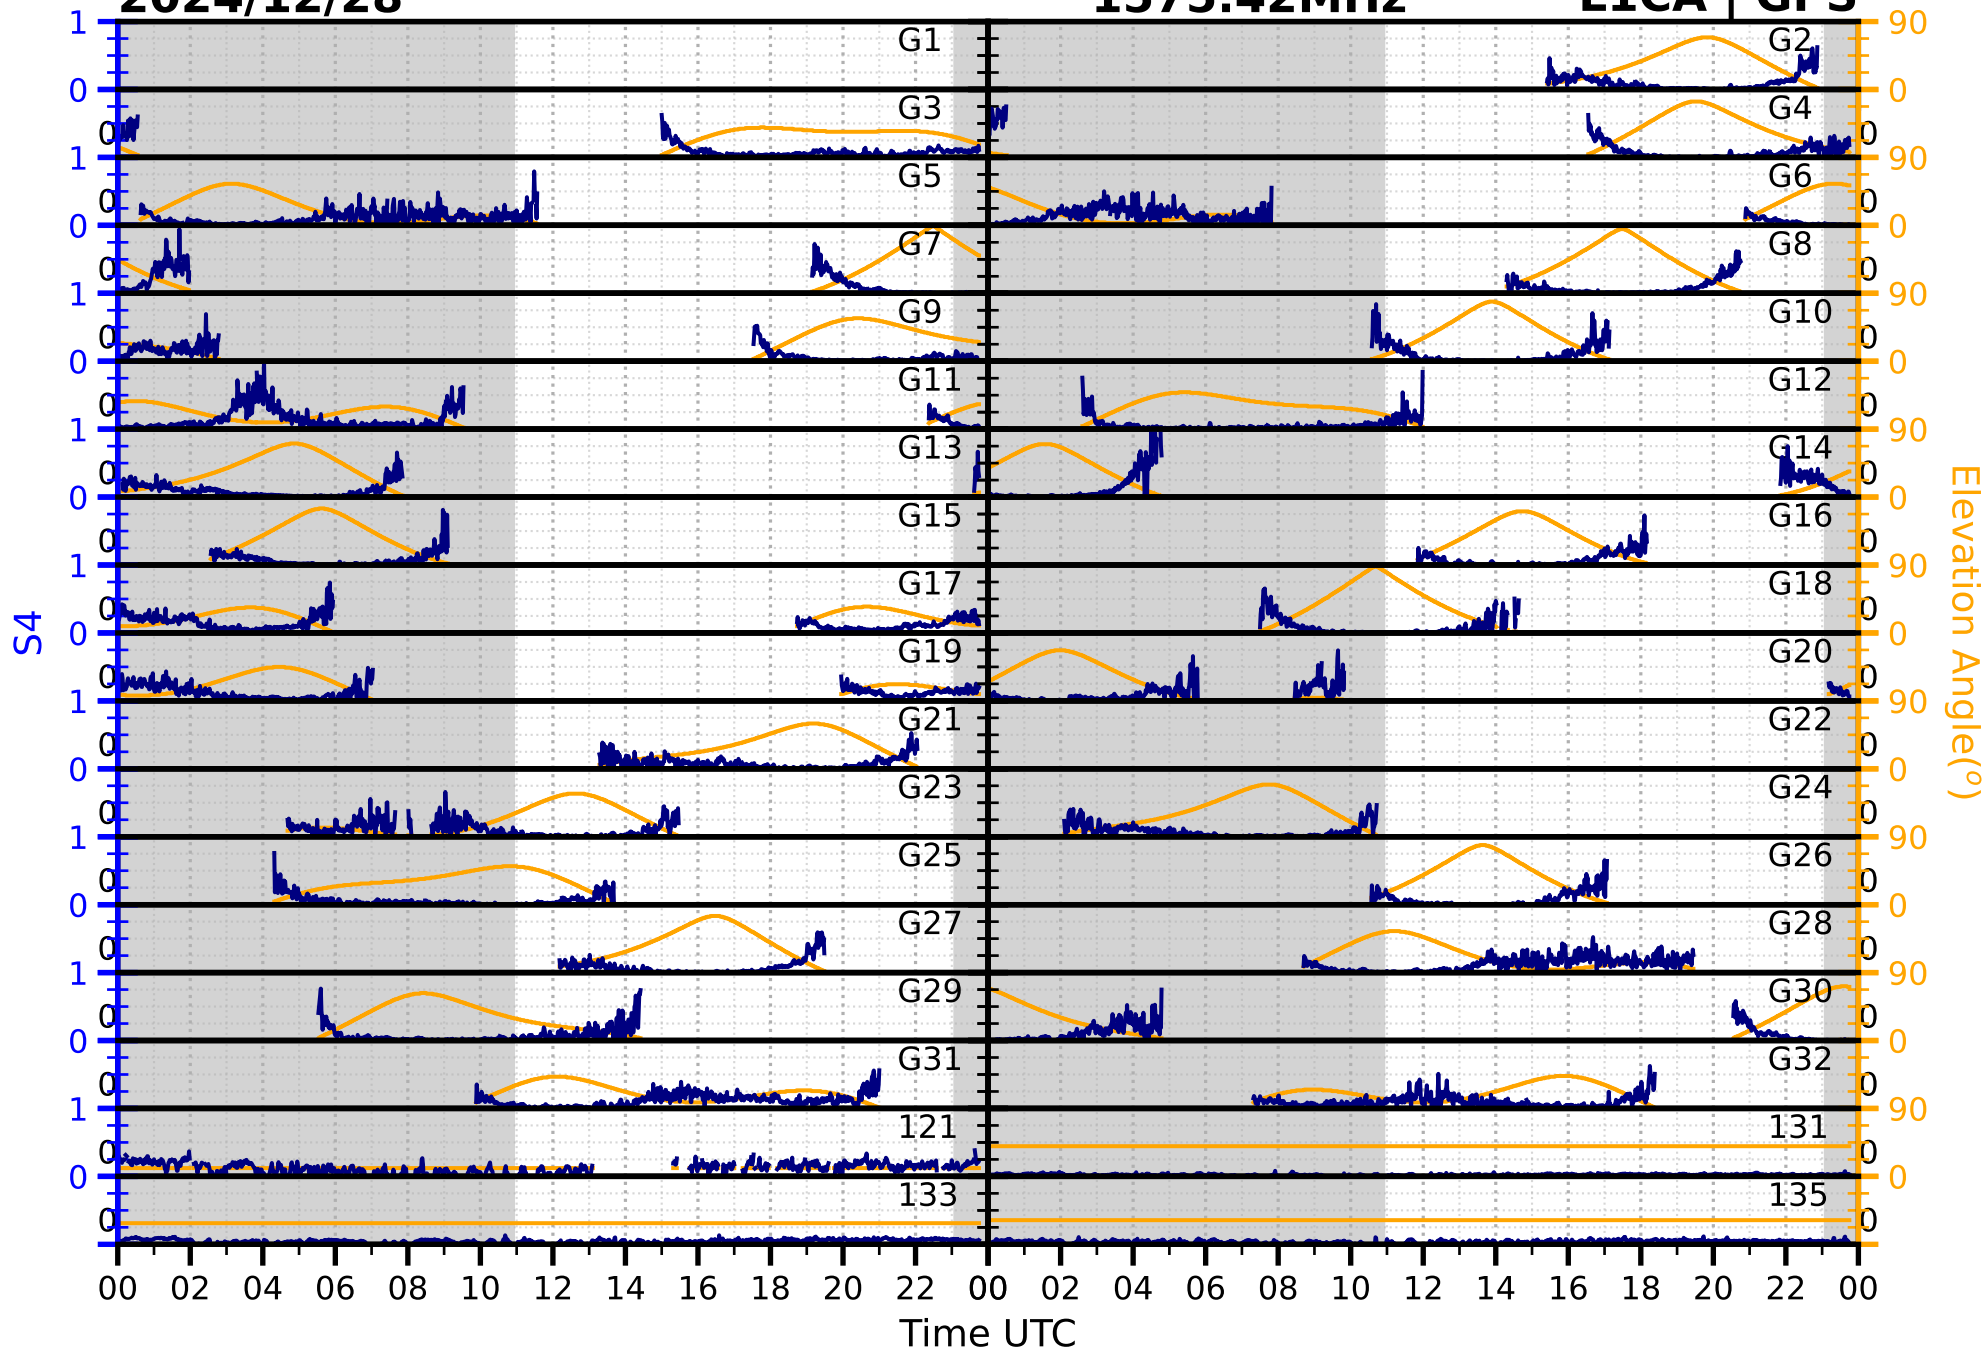

2024/12/28

S4

1575.42MHz

L1CA | GPS

2024/12/28

S4 1575.42MHz L1BC | GALILEO

2024/12/28

S4

1602MHz

L1CA | GLONASS