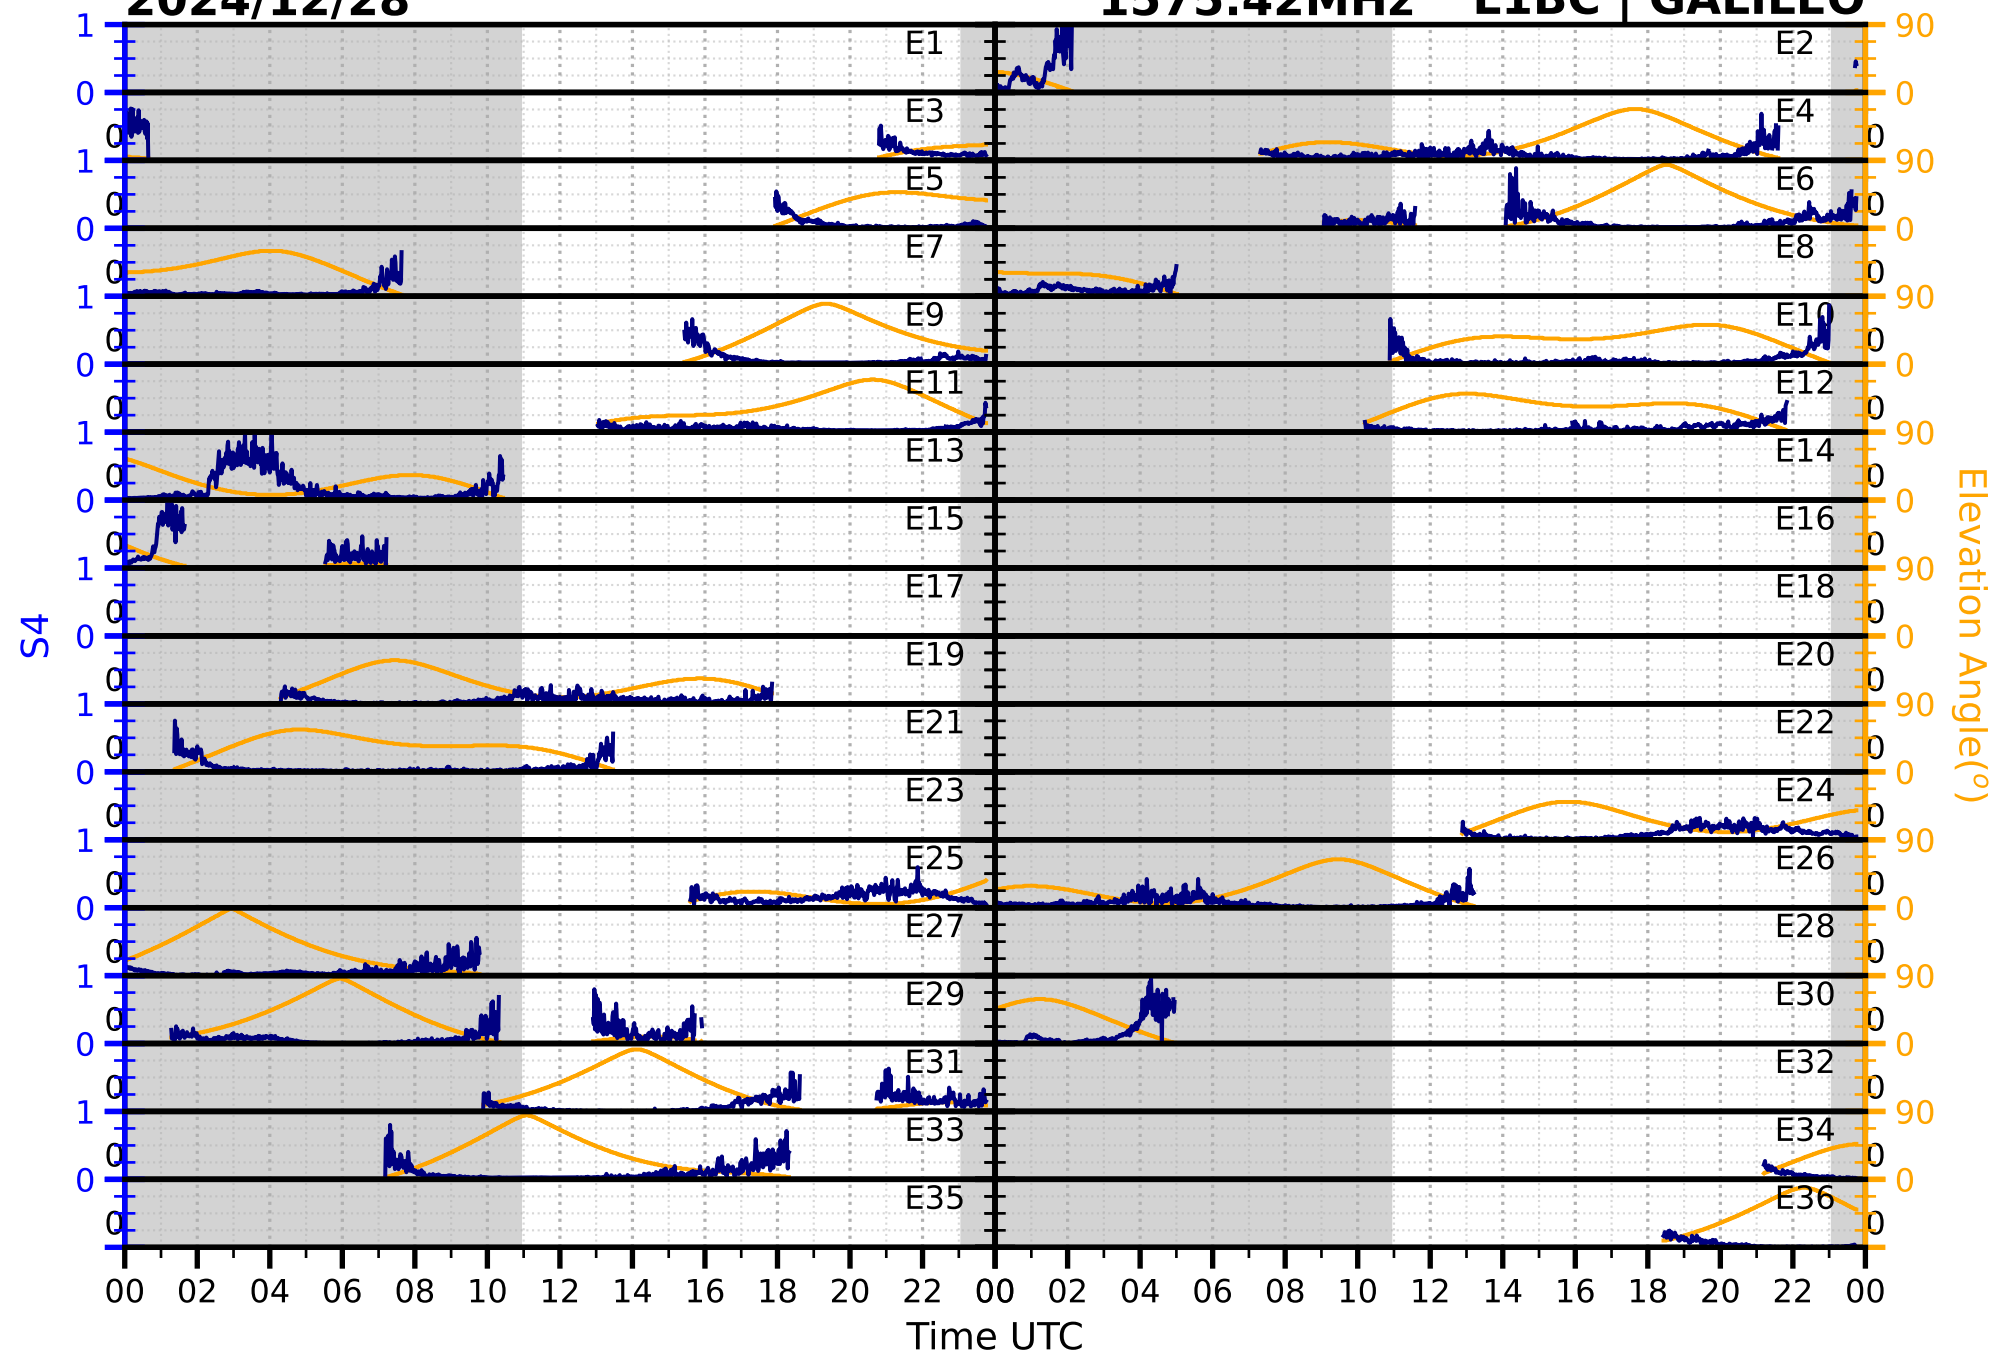

2024/12/28

S4

1575.42MHz

L1CA | GPS

2024/12/28

S4 1575.42MHz L1BC | GALILEO

2024/12/28

S4

1602MHz

L1CA | GLONASS