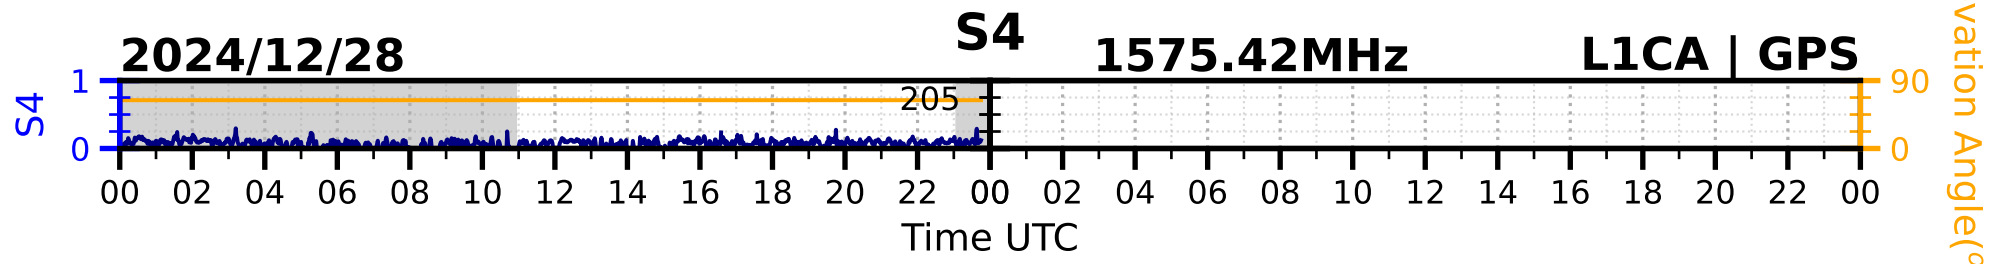

2024/12/28

S4

1575.42MHz

L1CA | GPS

2024/12/28

S4 1575.42MHz L1BC | GALILEO

2024/12/28

S4

1602MHz

L1CA | GLONASS