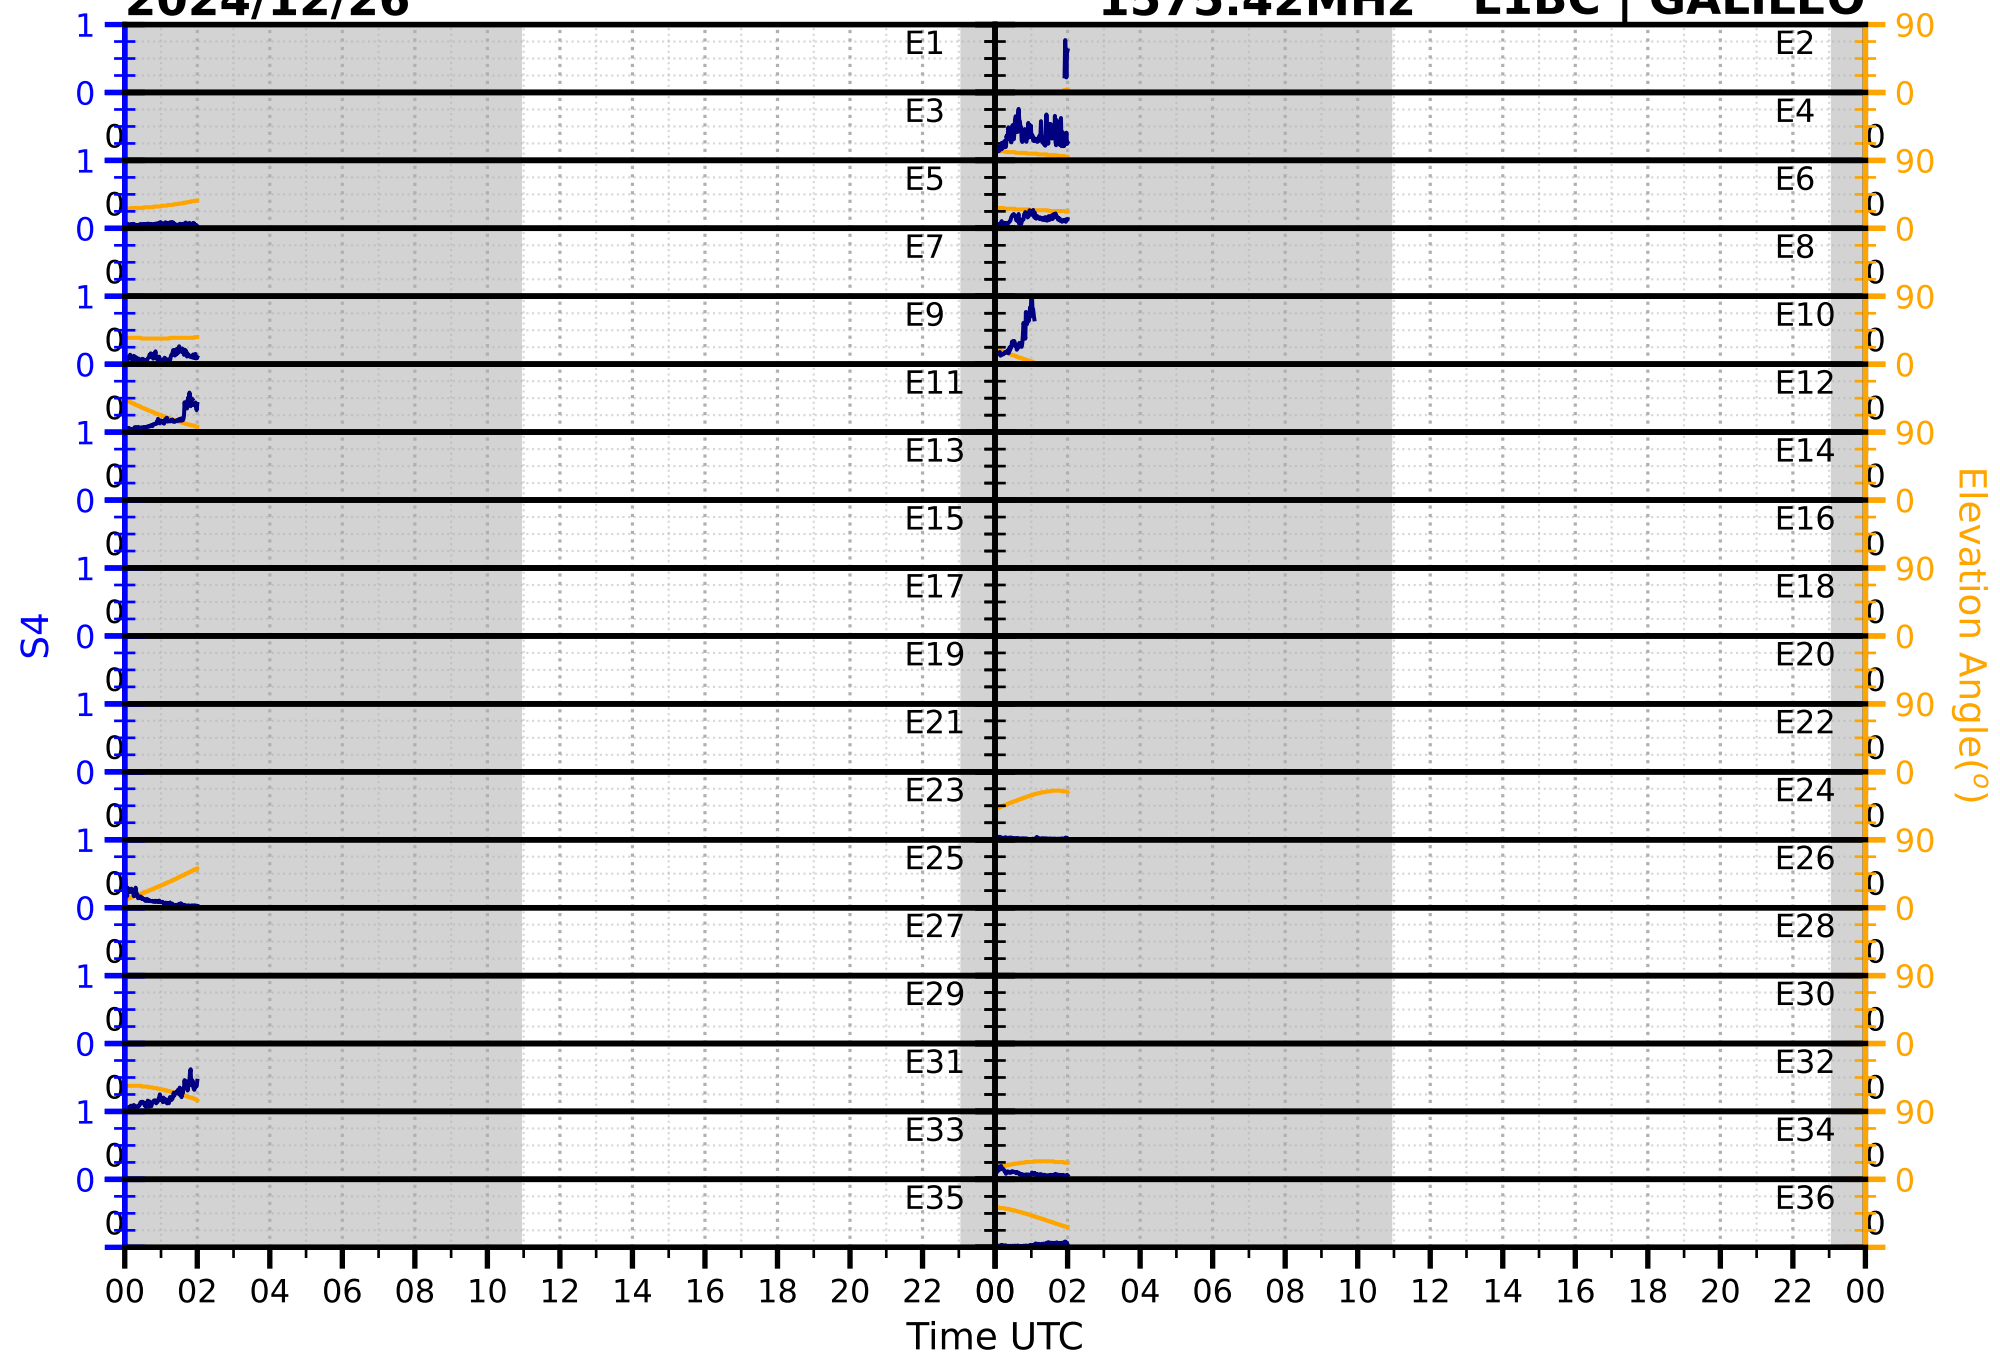

2024/12/26

S4

1575.42MHz

L1CA | GPS

2024/12/26

S4 1575.42MHz L1BC | GALILEO

2024/12/26

S4

1602MHz

L1CA | GLONASS