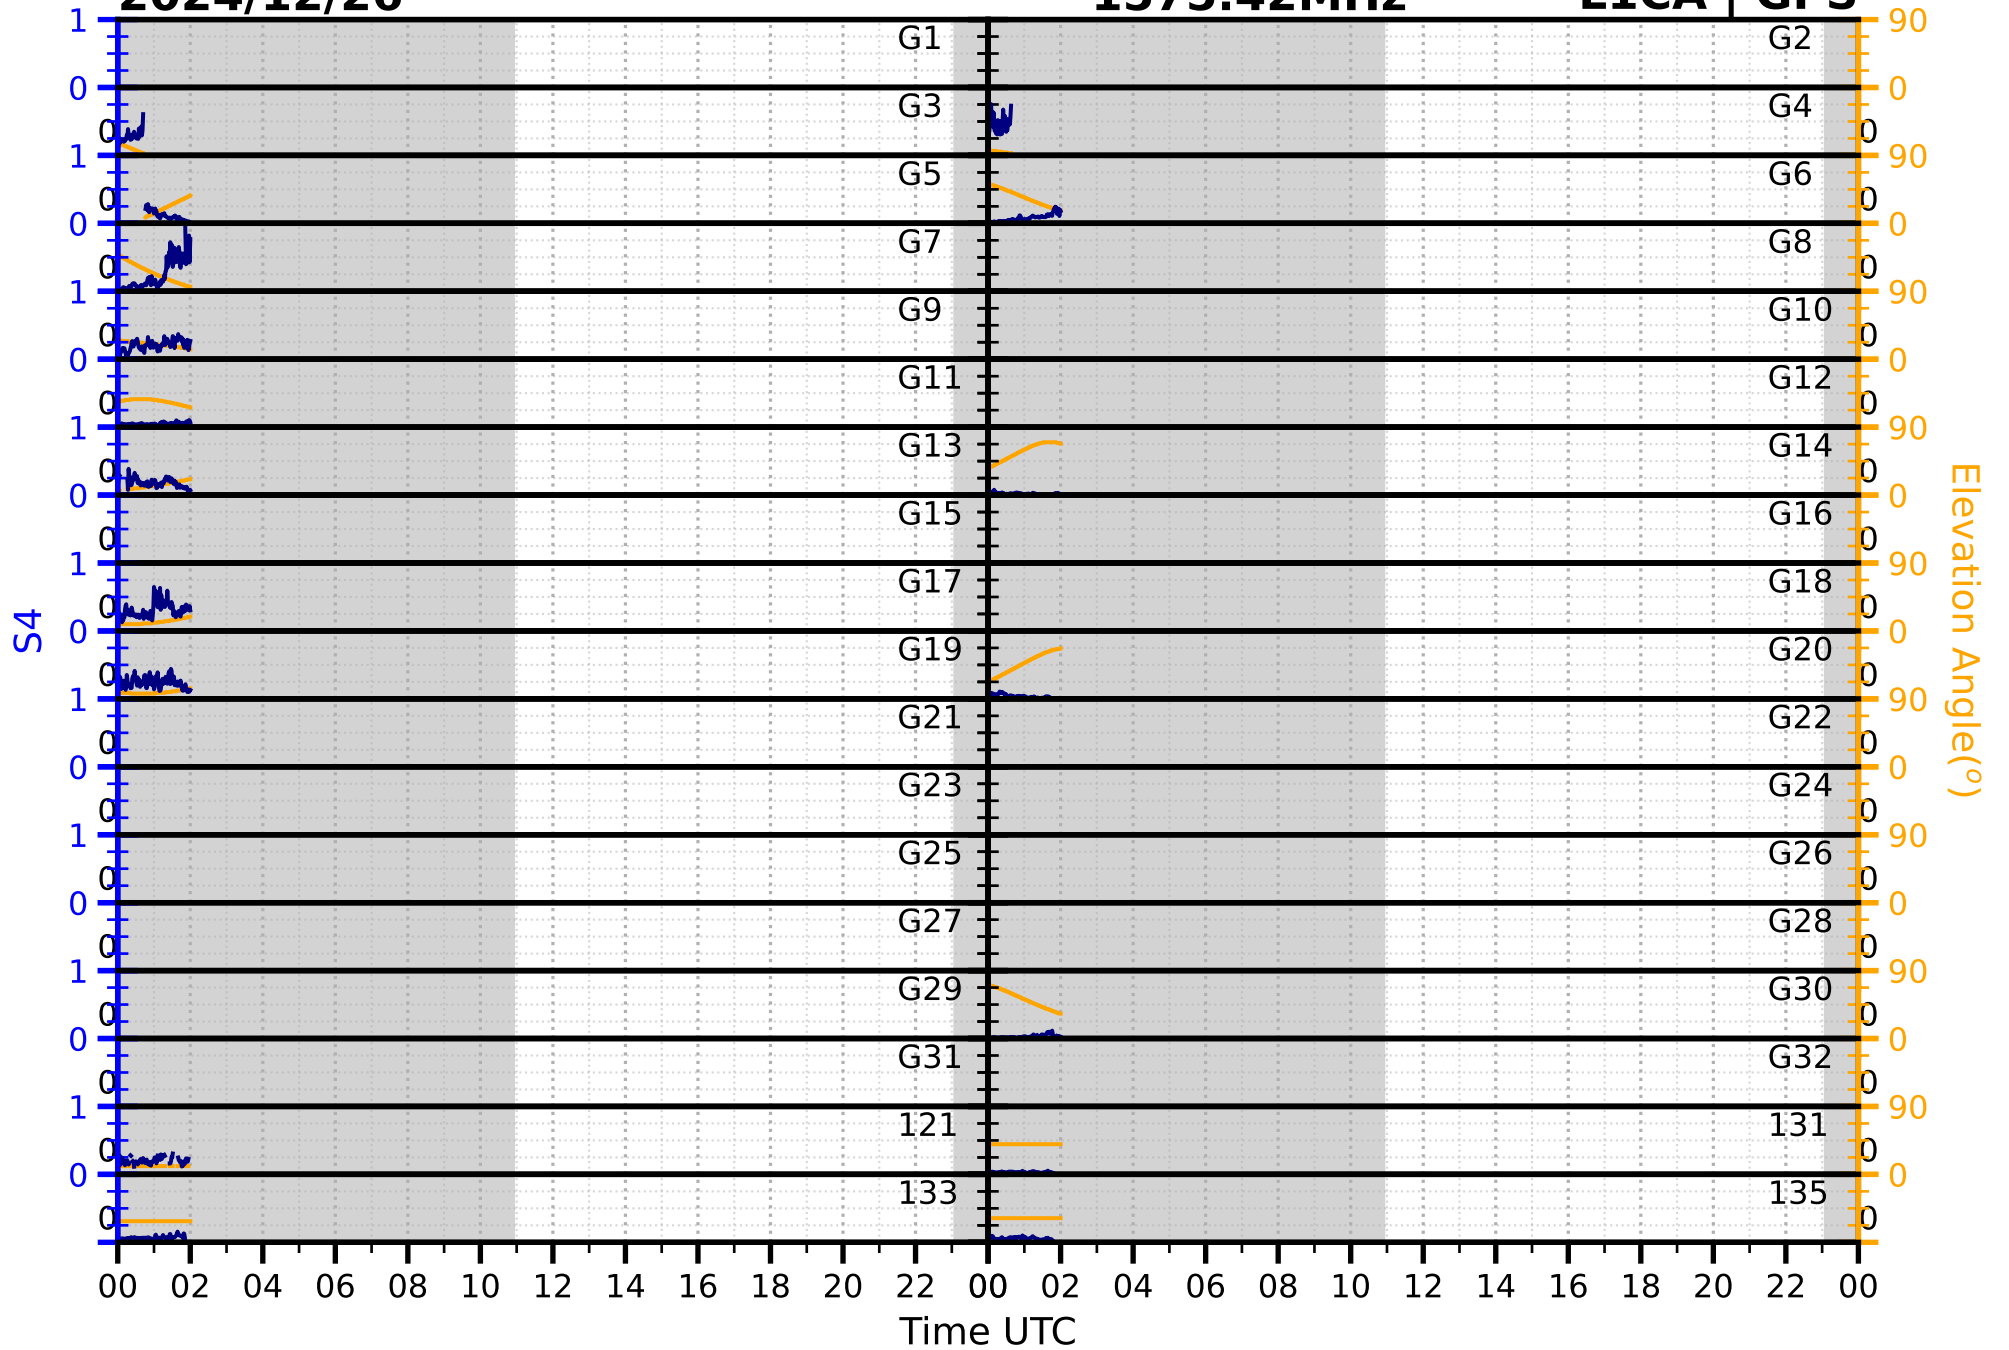

2024/12/26

S4

1575.42MHz

L1CA | GPS

2024/12/26

S4 1575.42MHz L1BC | GALILEO

2024/12/26

S4

1602MHz

L1CA | GLONASS