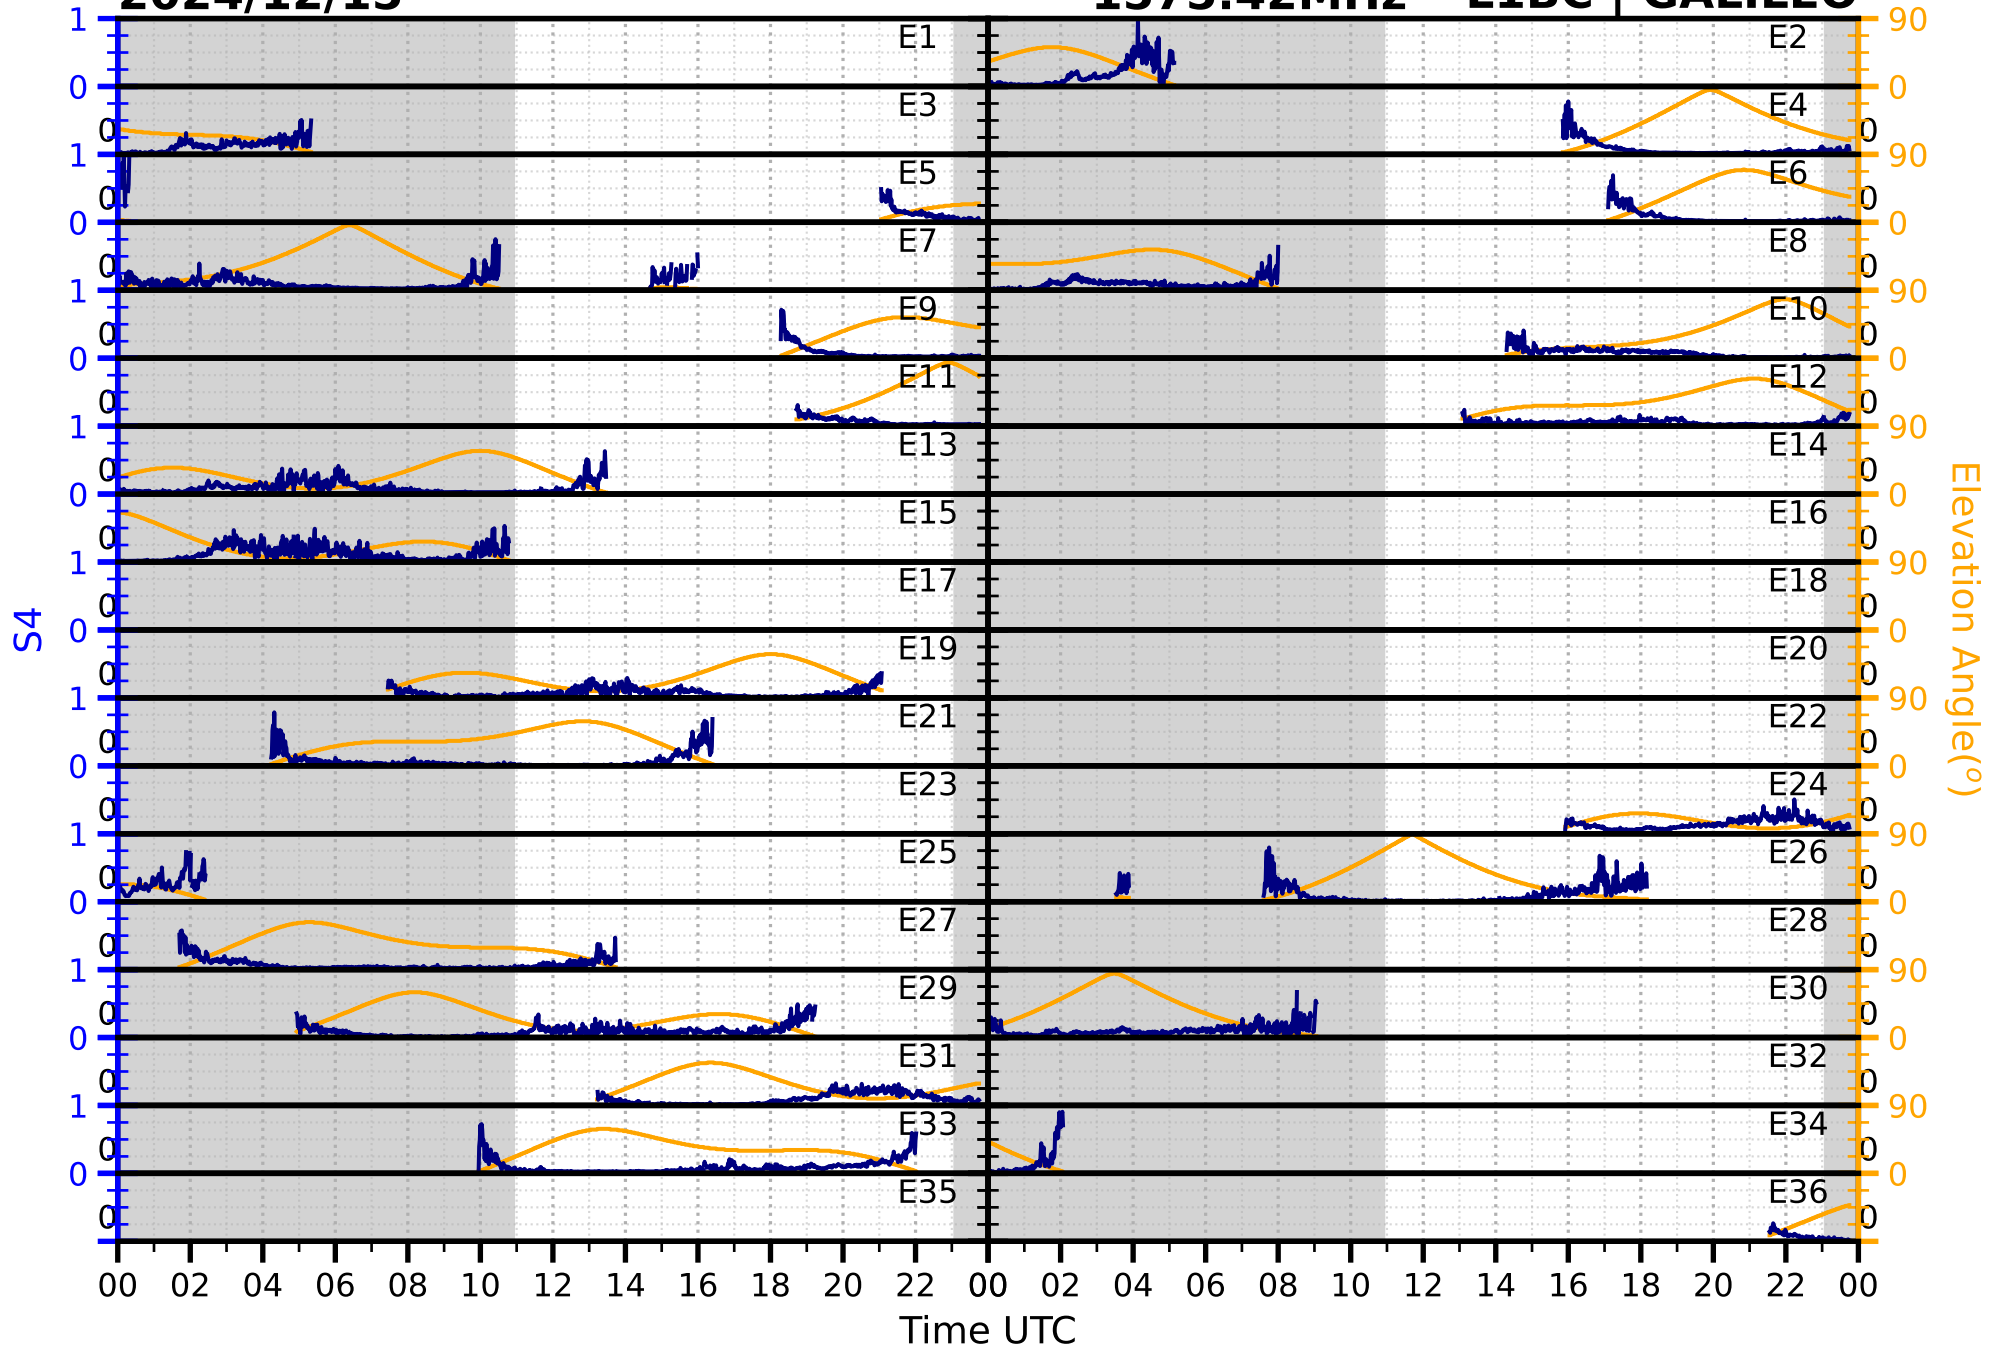

2024/12/15

S4

1575.42MHz

L1CA | GPS

2024/12/15

S4

1575.42MHz

L1BC | GALILEO

2024/12/15

S4

1602MHz

L1CA | GLONASS