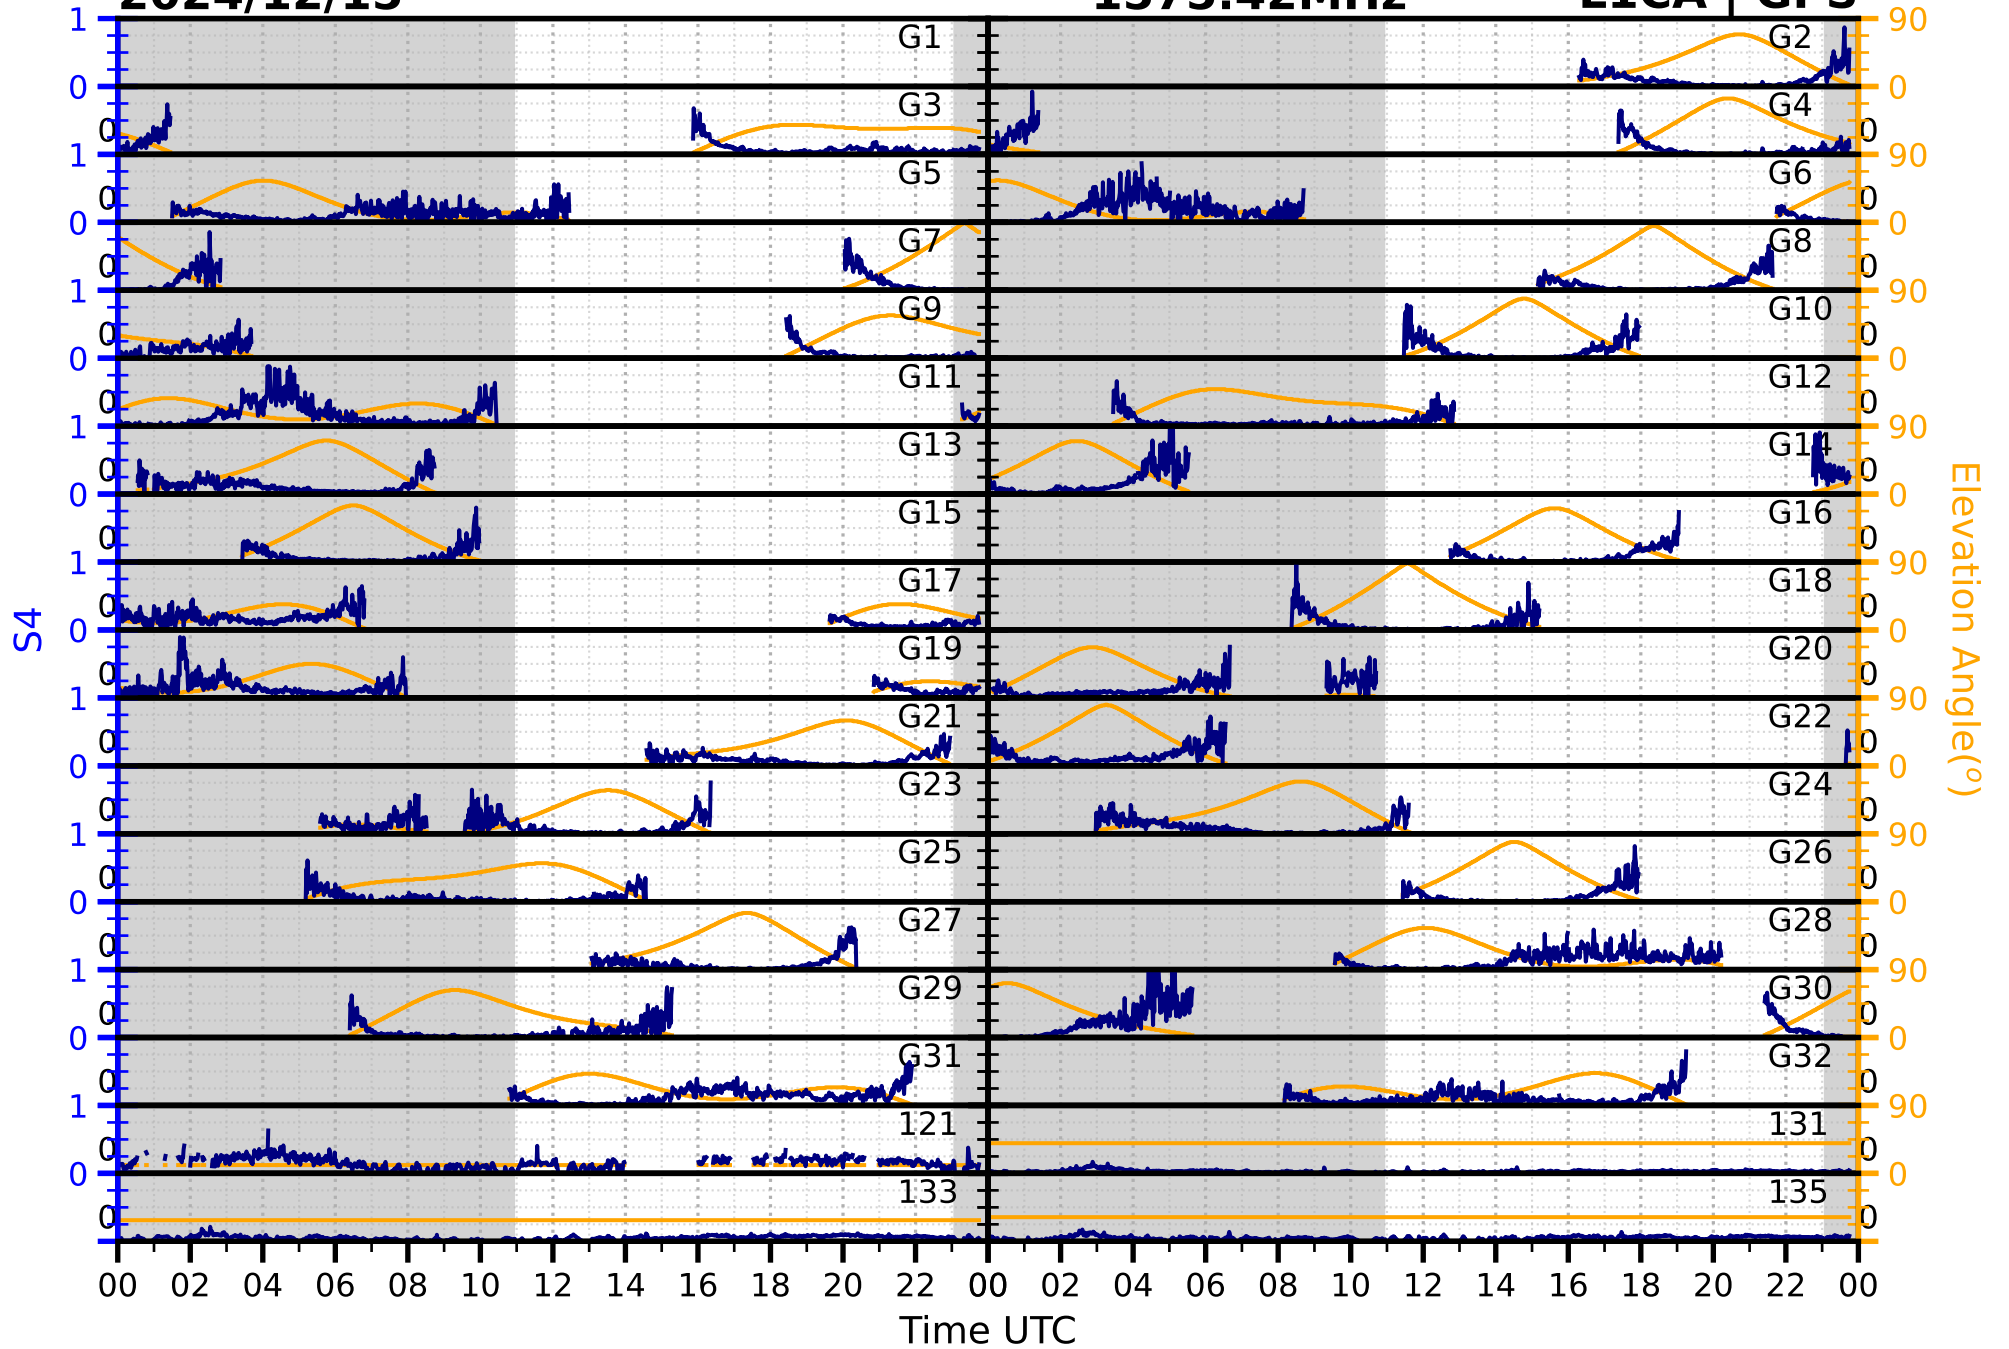

2024/12/15

S4

1575.42MHz

L1CA | GPS

2024/12/15

S4

1575.42MHz

L1BC | GALILEO

2024/12/15

S4

1602MHz

L1CA | GLONASS