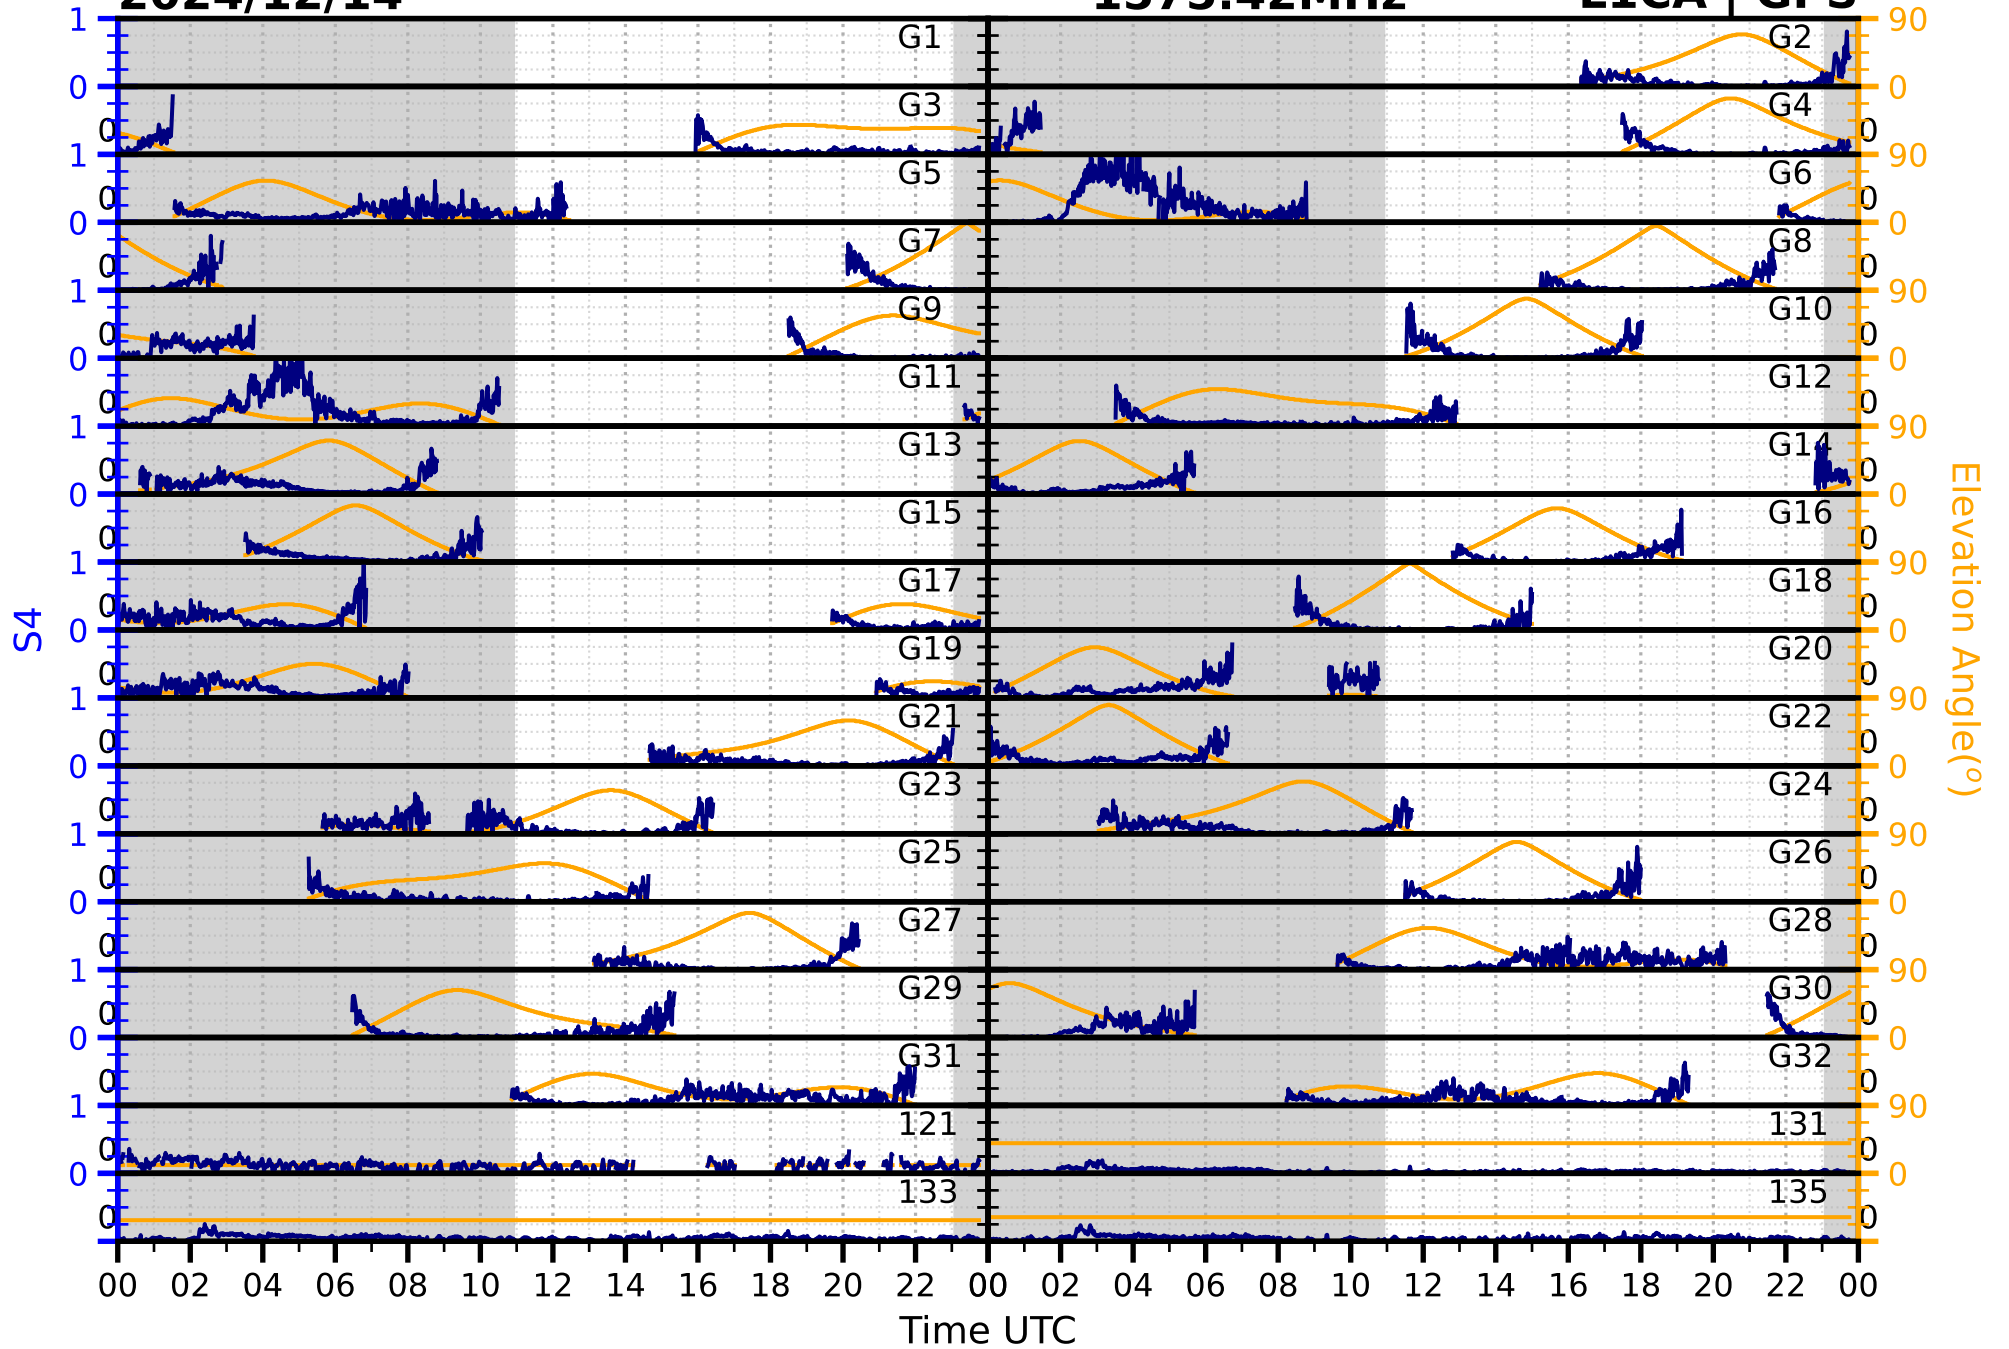

2024/12/14

S4

1575.42MHz

L1CA | GPS

2024/12/14

S4

1575.42MHz

L1BC | GALILEO

2024/12/14

S4

1602MHz

L1CA | GLONASS