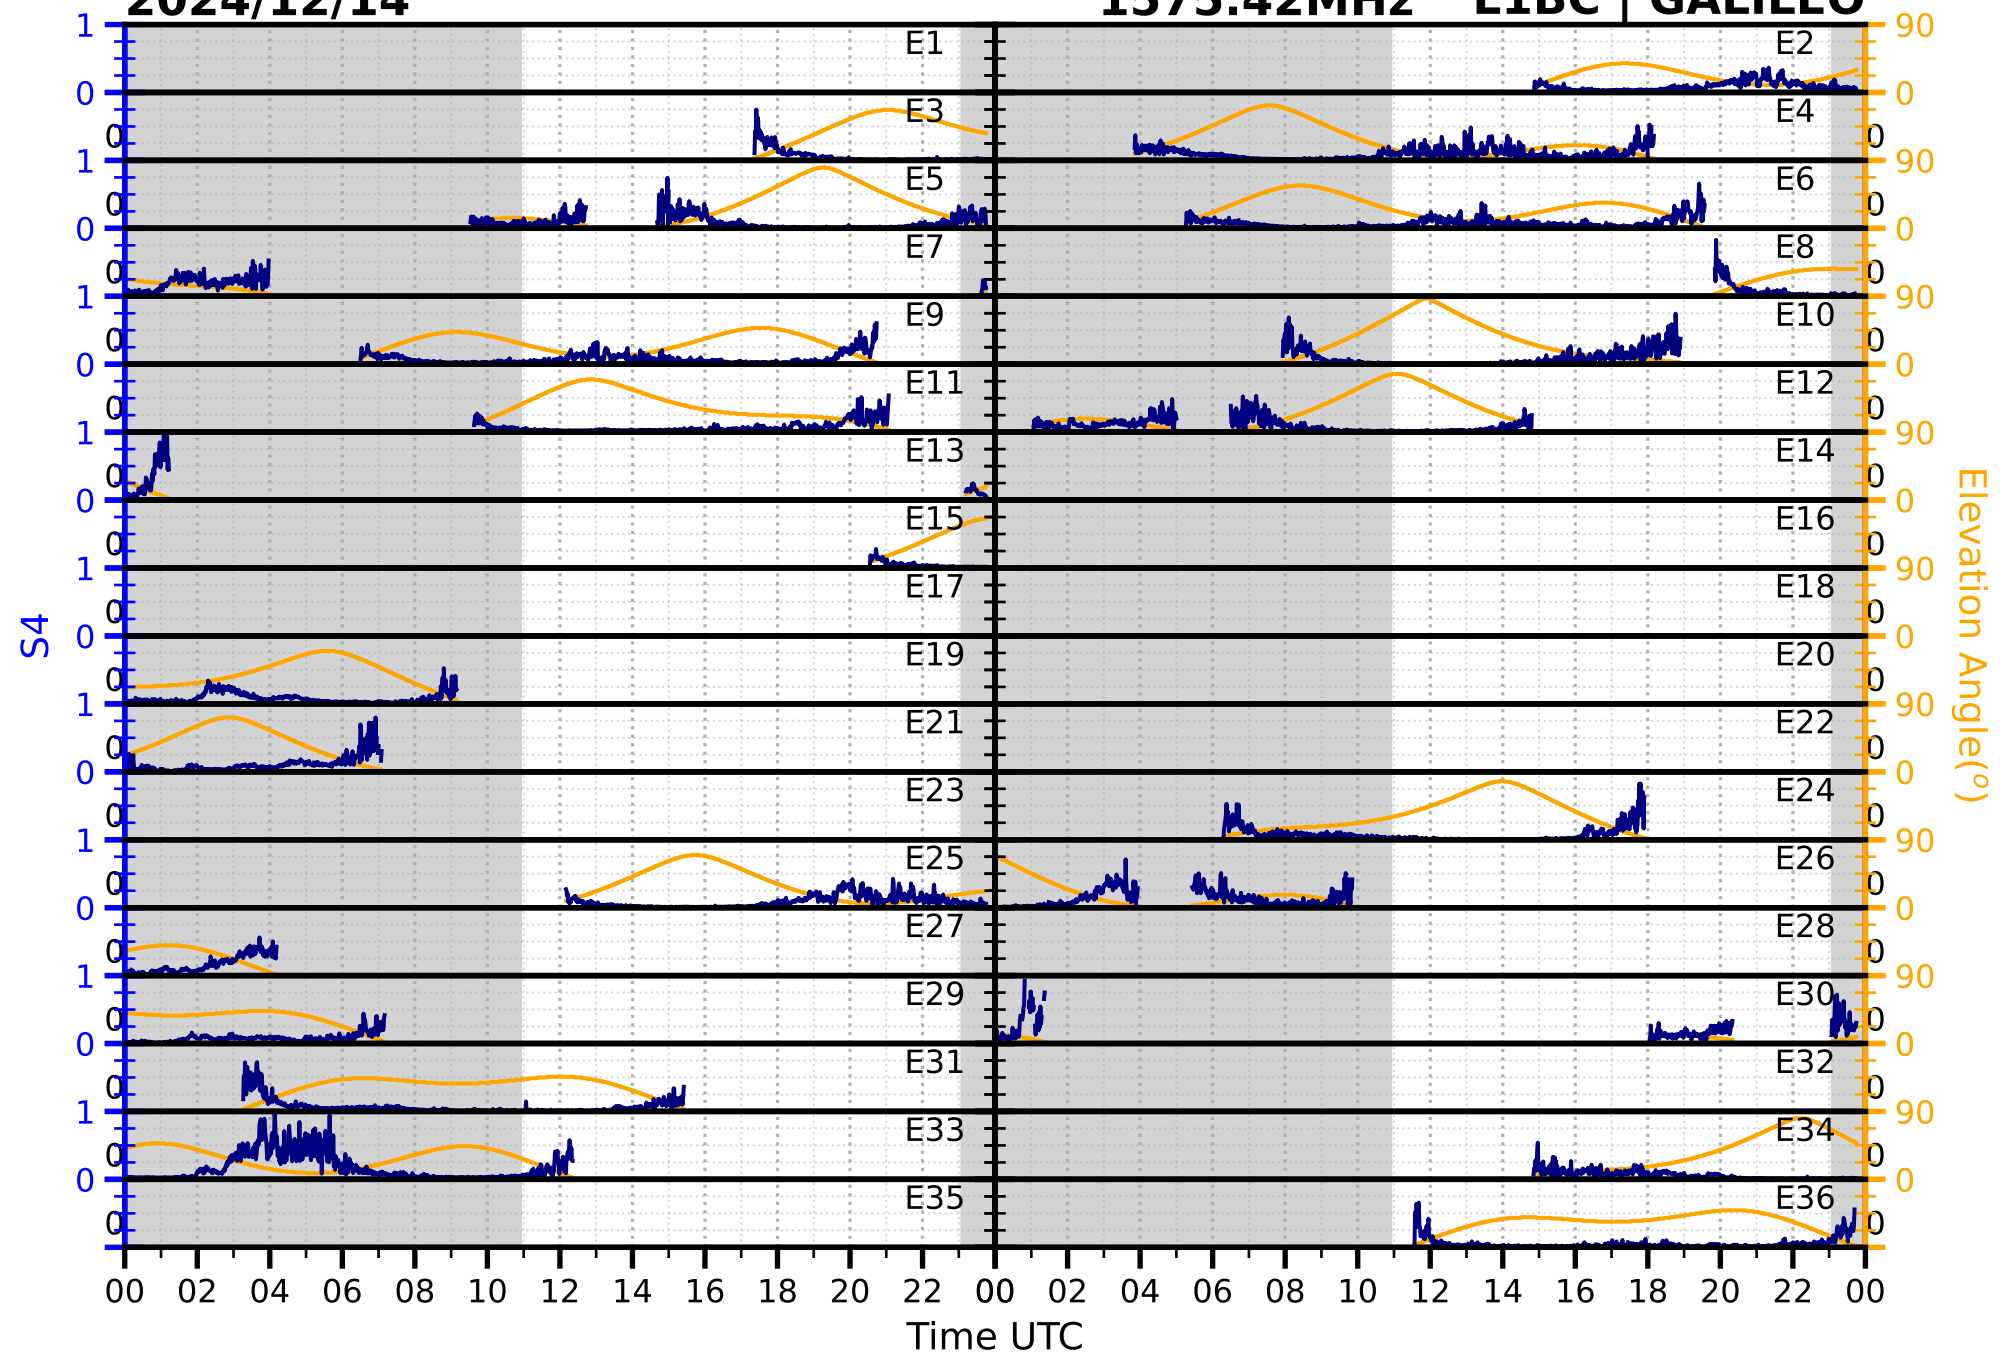

2024/12/14

S4

1575.42MHz

L1CA | GPS

2024/12/14

S4

1575.42MHz

L1BC | GALILEO

2024/12/14

S4

1602MHz

L1CA | GLONASS