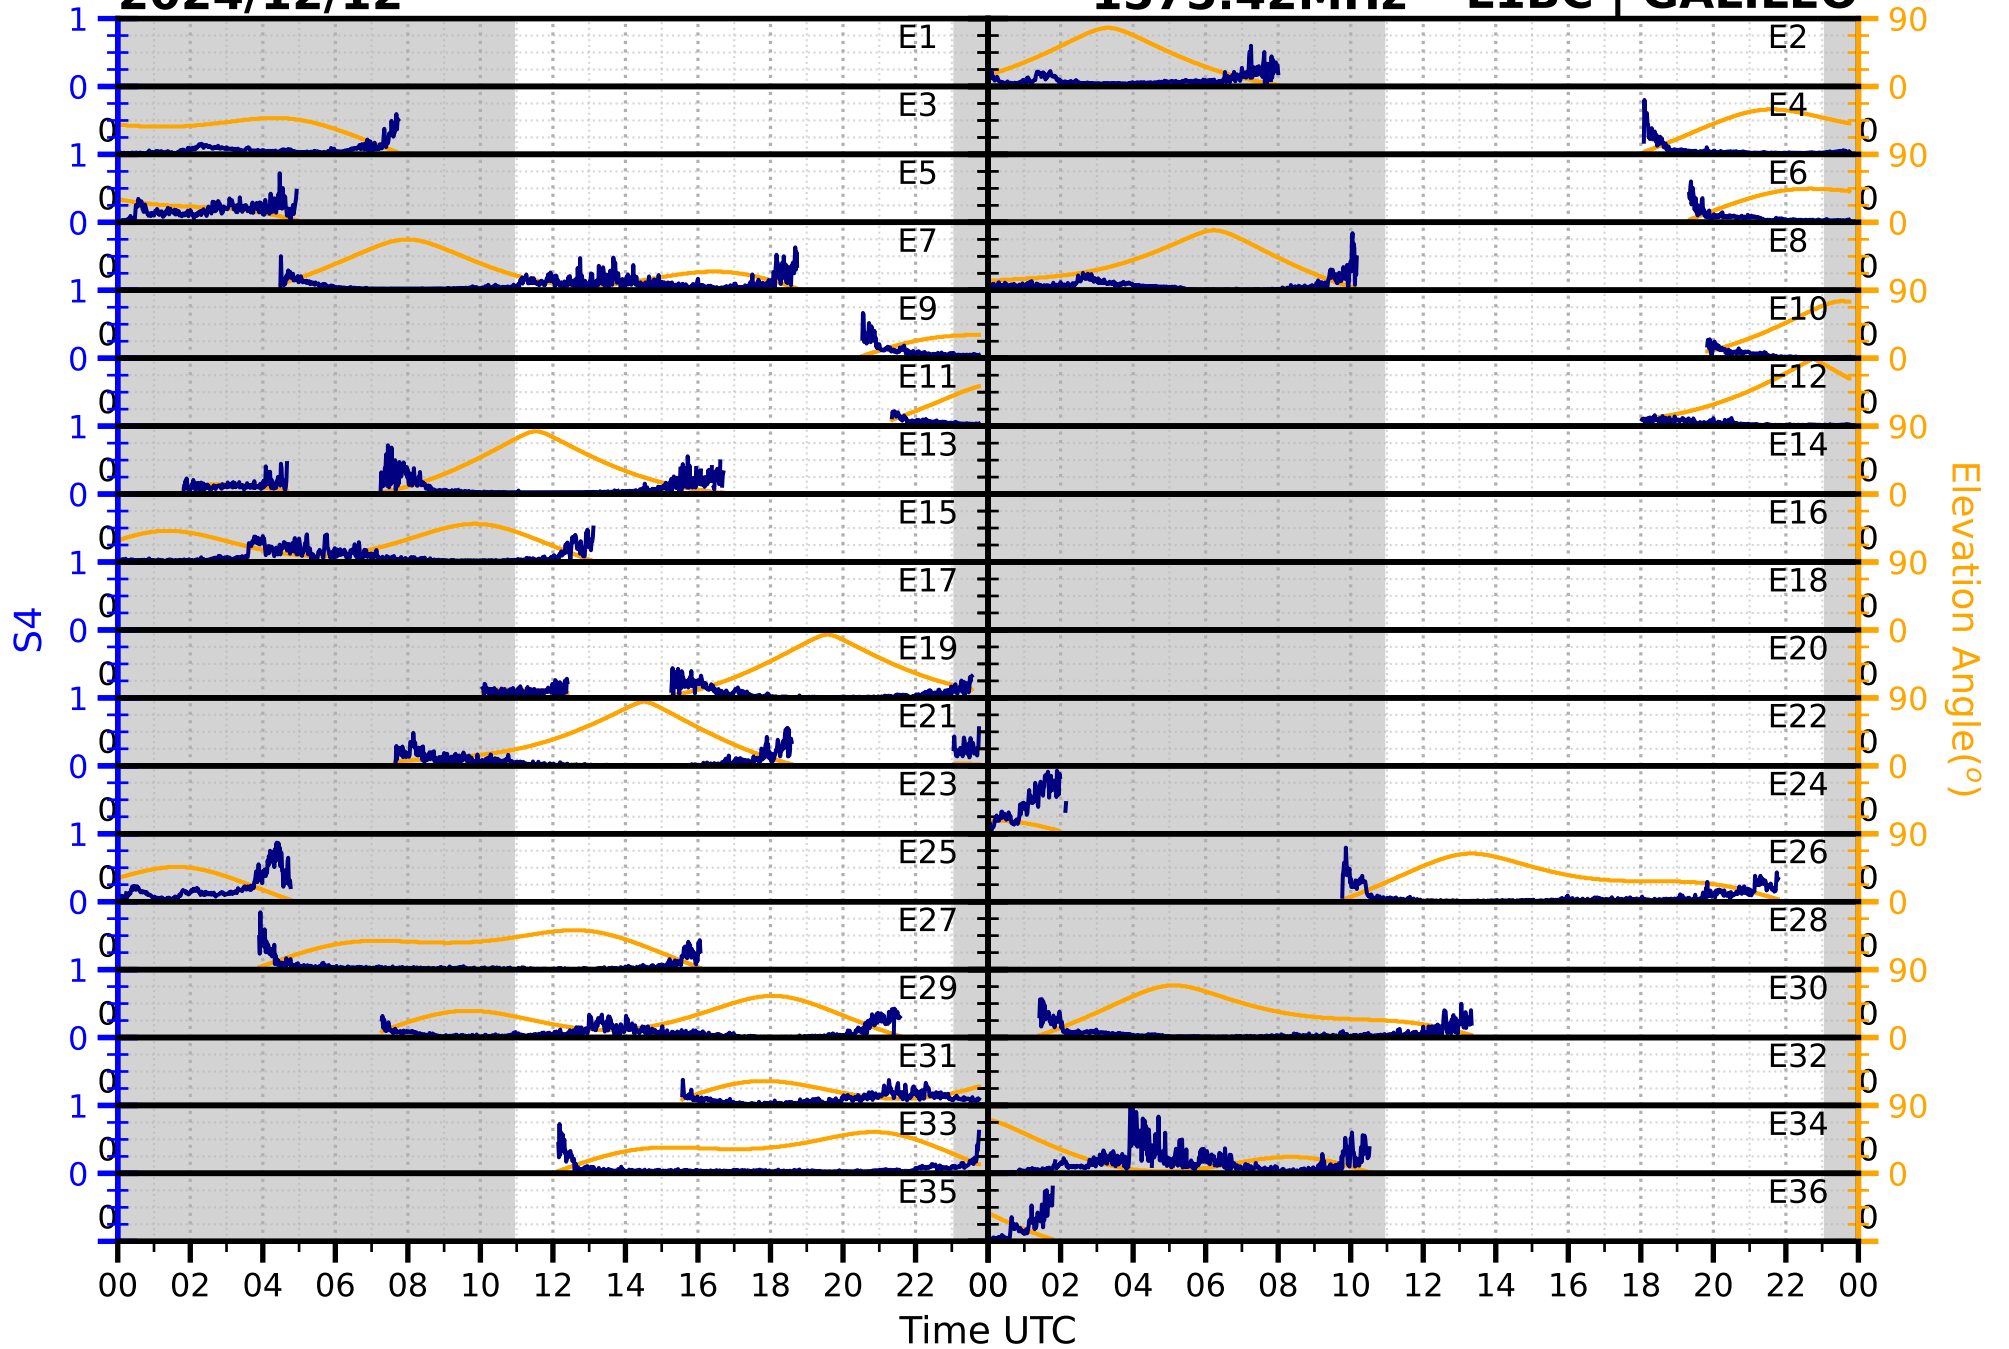

2024/12/12

S4

1575.42MHz

L1CA | GPS

2024/12/12

S4

1575.42MHz

L1BC | GALILEO

2024/12/12

S4

1602MHz

L1CA | GLONASS