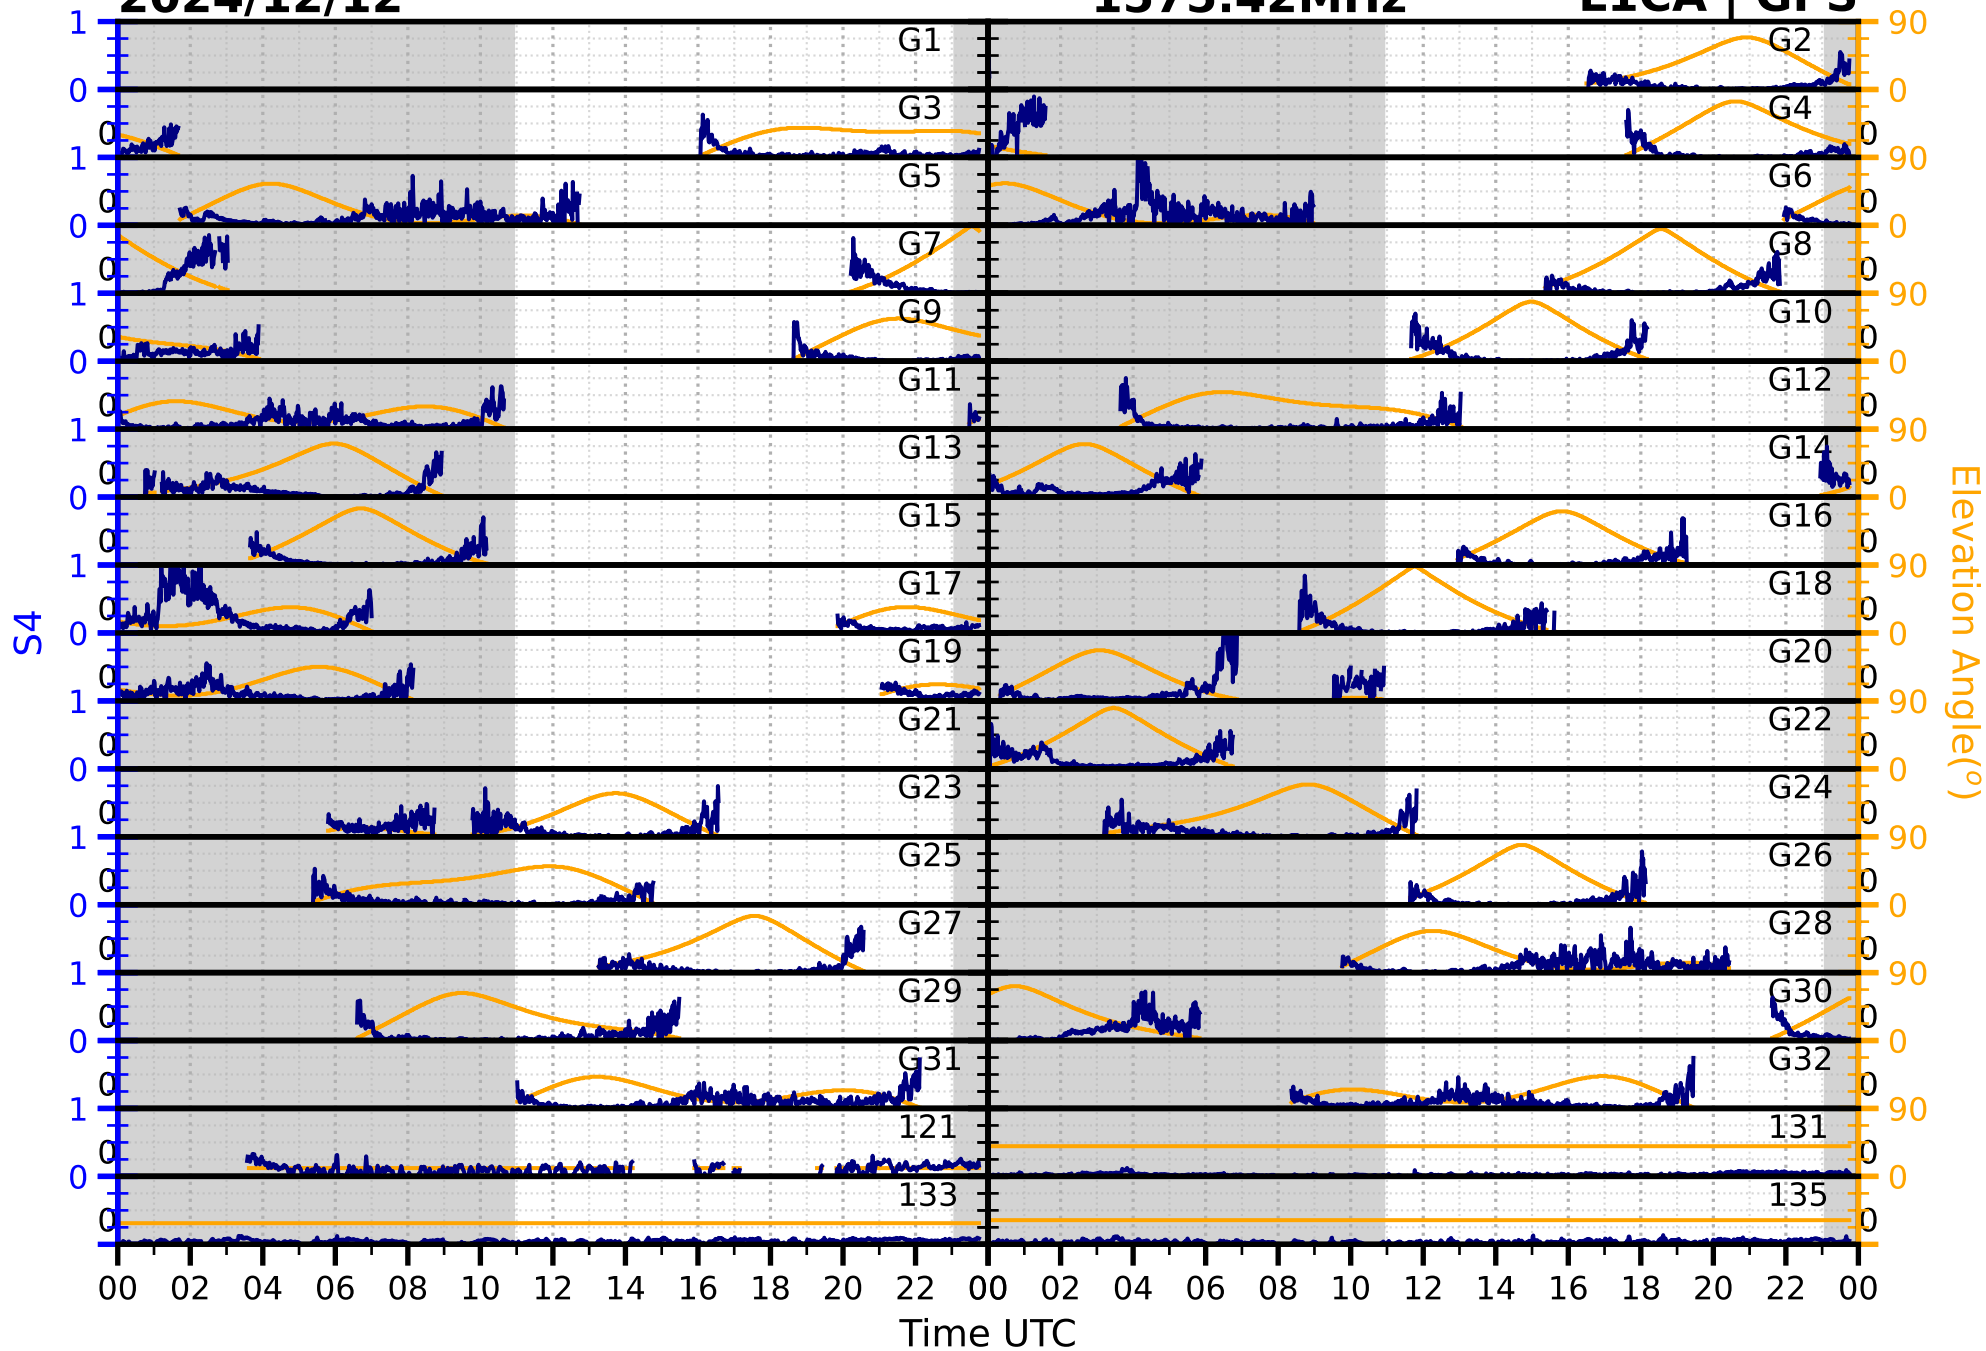

2024/12/12

S4

1575.42MHz

L1CA | GPS

2024/12/12

S4

1575.42MHz

L1BC | GALILEO

2024/12/12

S4

1602MHz

L1CA | GLONASS