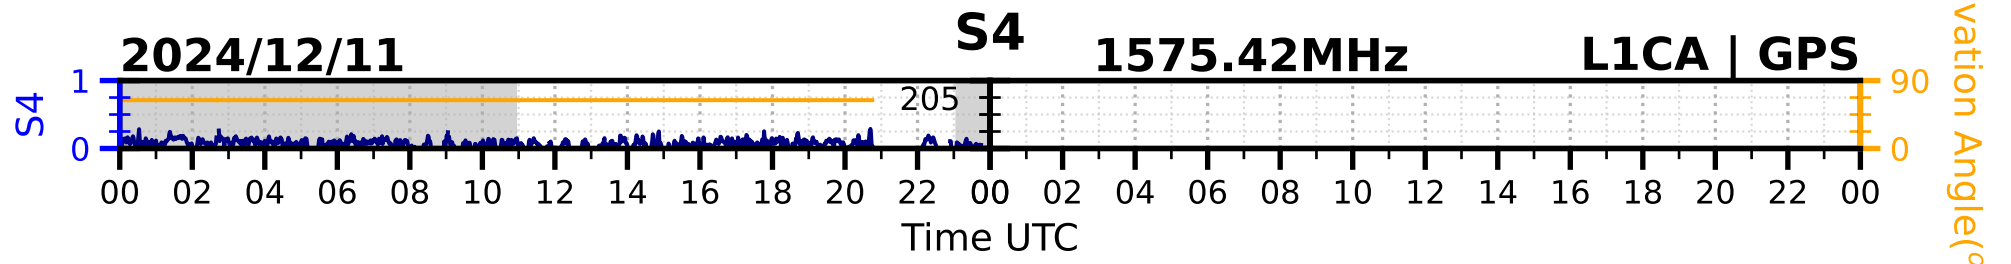

2024/12/11

S4

1575.42MHz

L1CA | GPS

2024/12/11

S4

1575.42MHz L1BC | GALILEO

2024/12/11

S4

1602MHz

L1CA | GLONASS