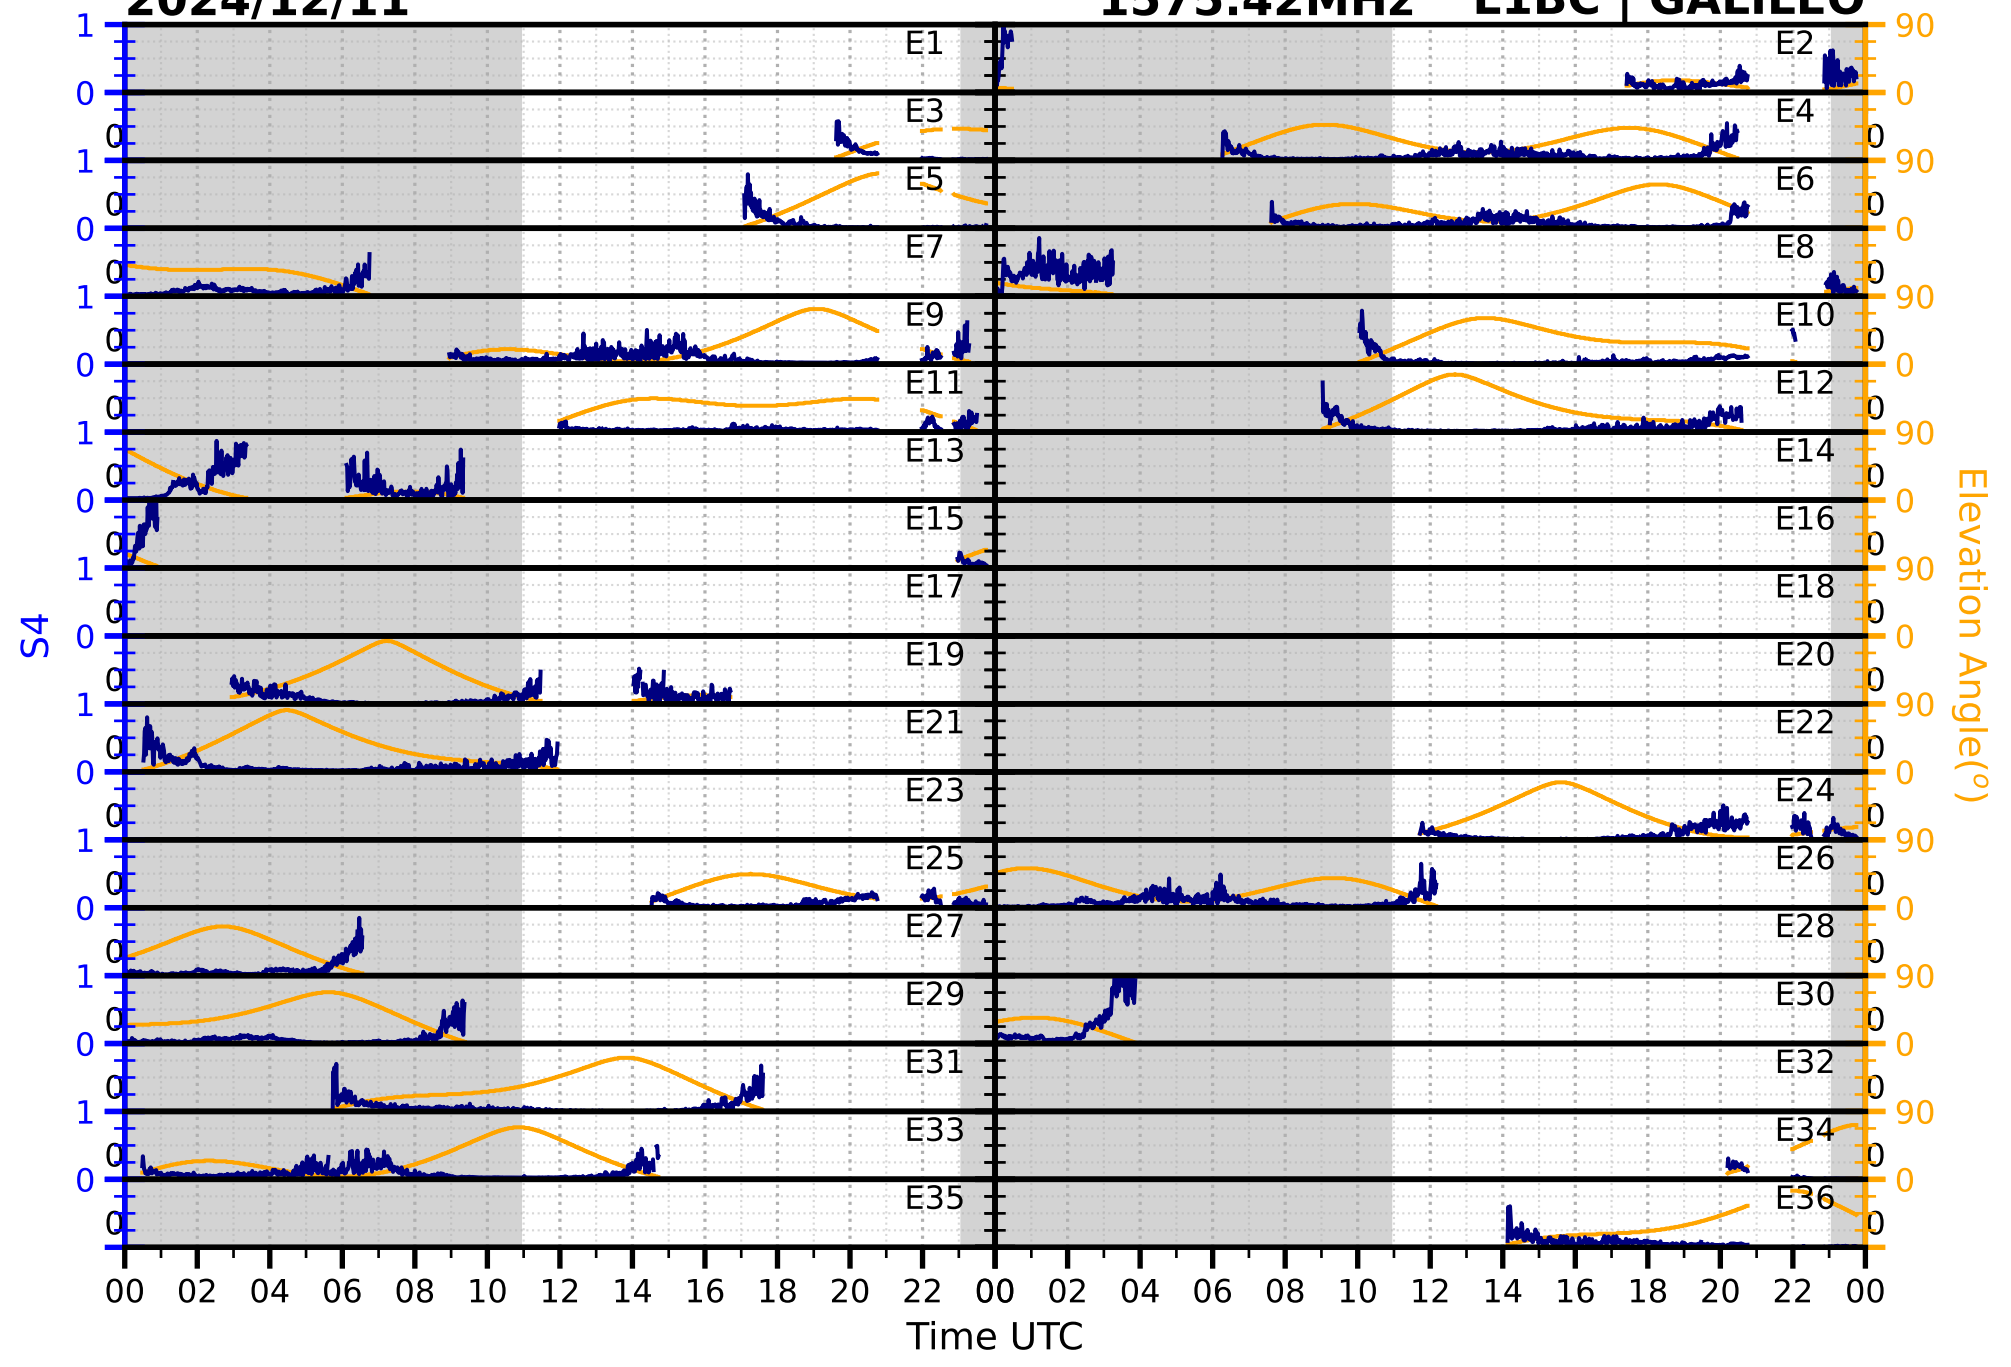

2024/12/11

S4

1575.42MHz

L1CA | GPS

2024/12/11

S4

1575.42MHz L1BC | GALILEO

2024/12/11

S4

1602MHz

L1CA | GLONASS