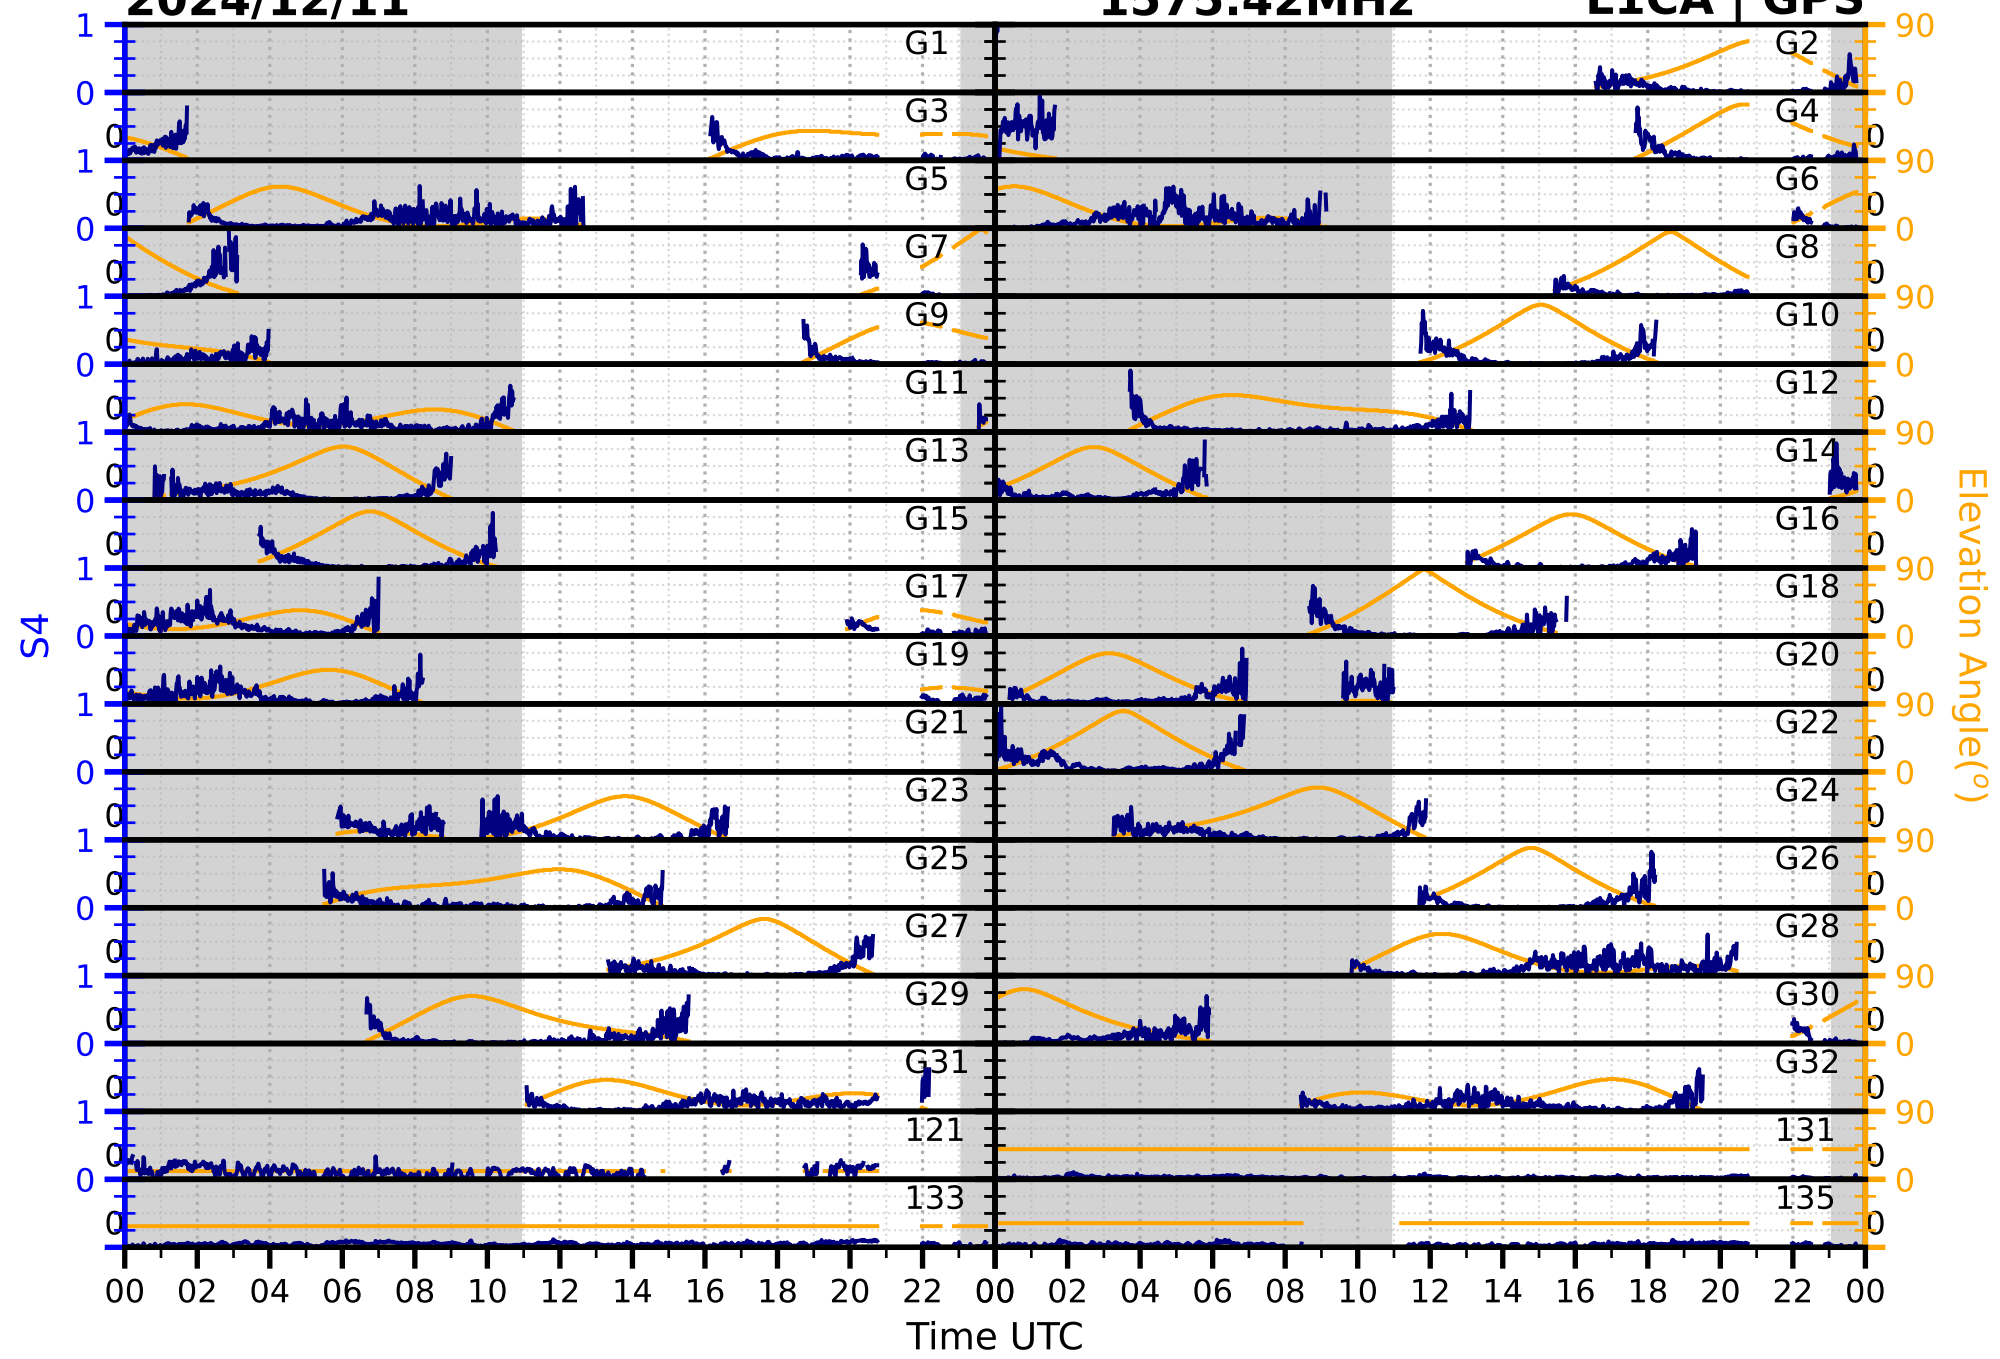

2024/12/11

S4

1575.42MHz

L1CA | GPS

2024/12/11

S4

1575.42MHz L1BC | GALILEO

2024/12/11

S4

1602MHz

L1CA | GLONASS