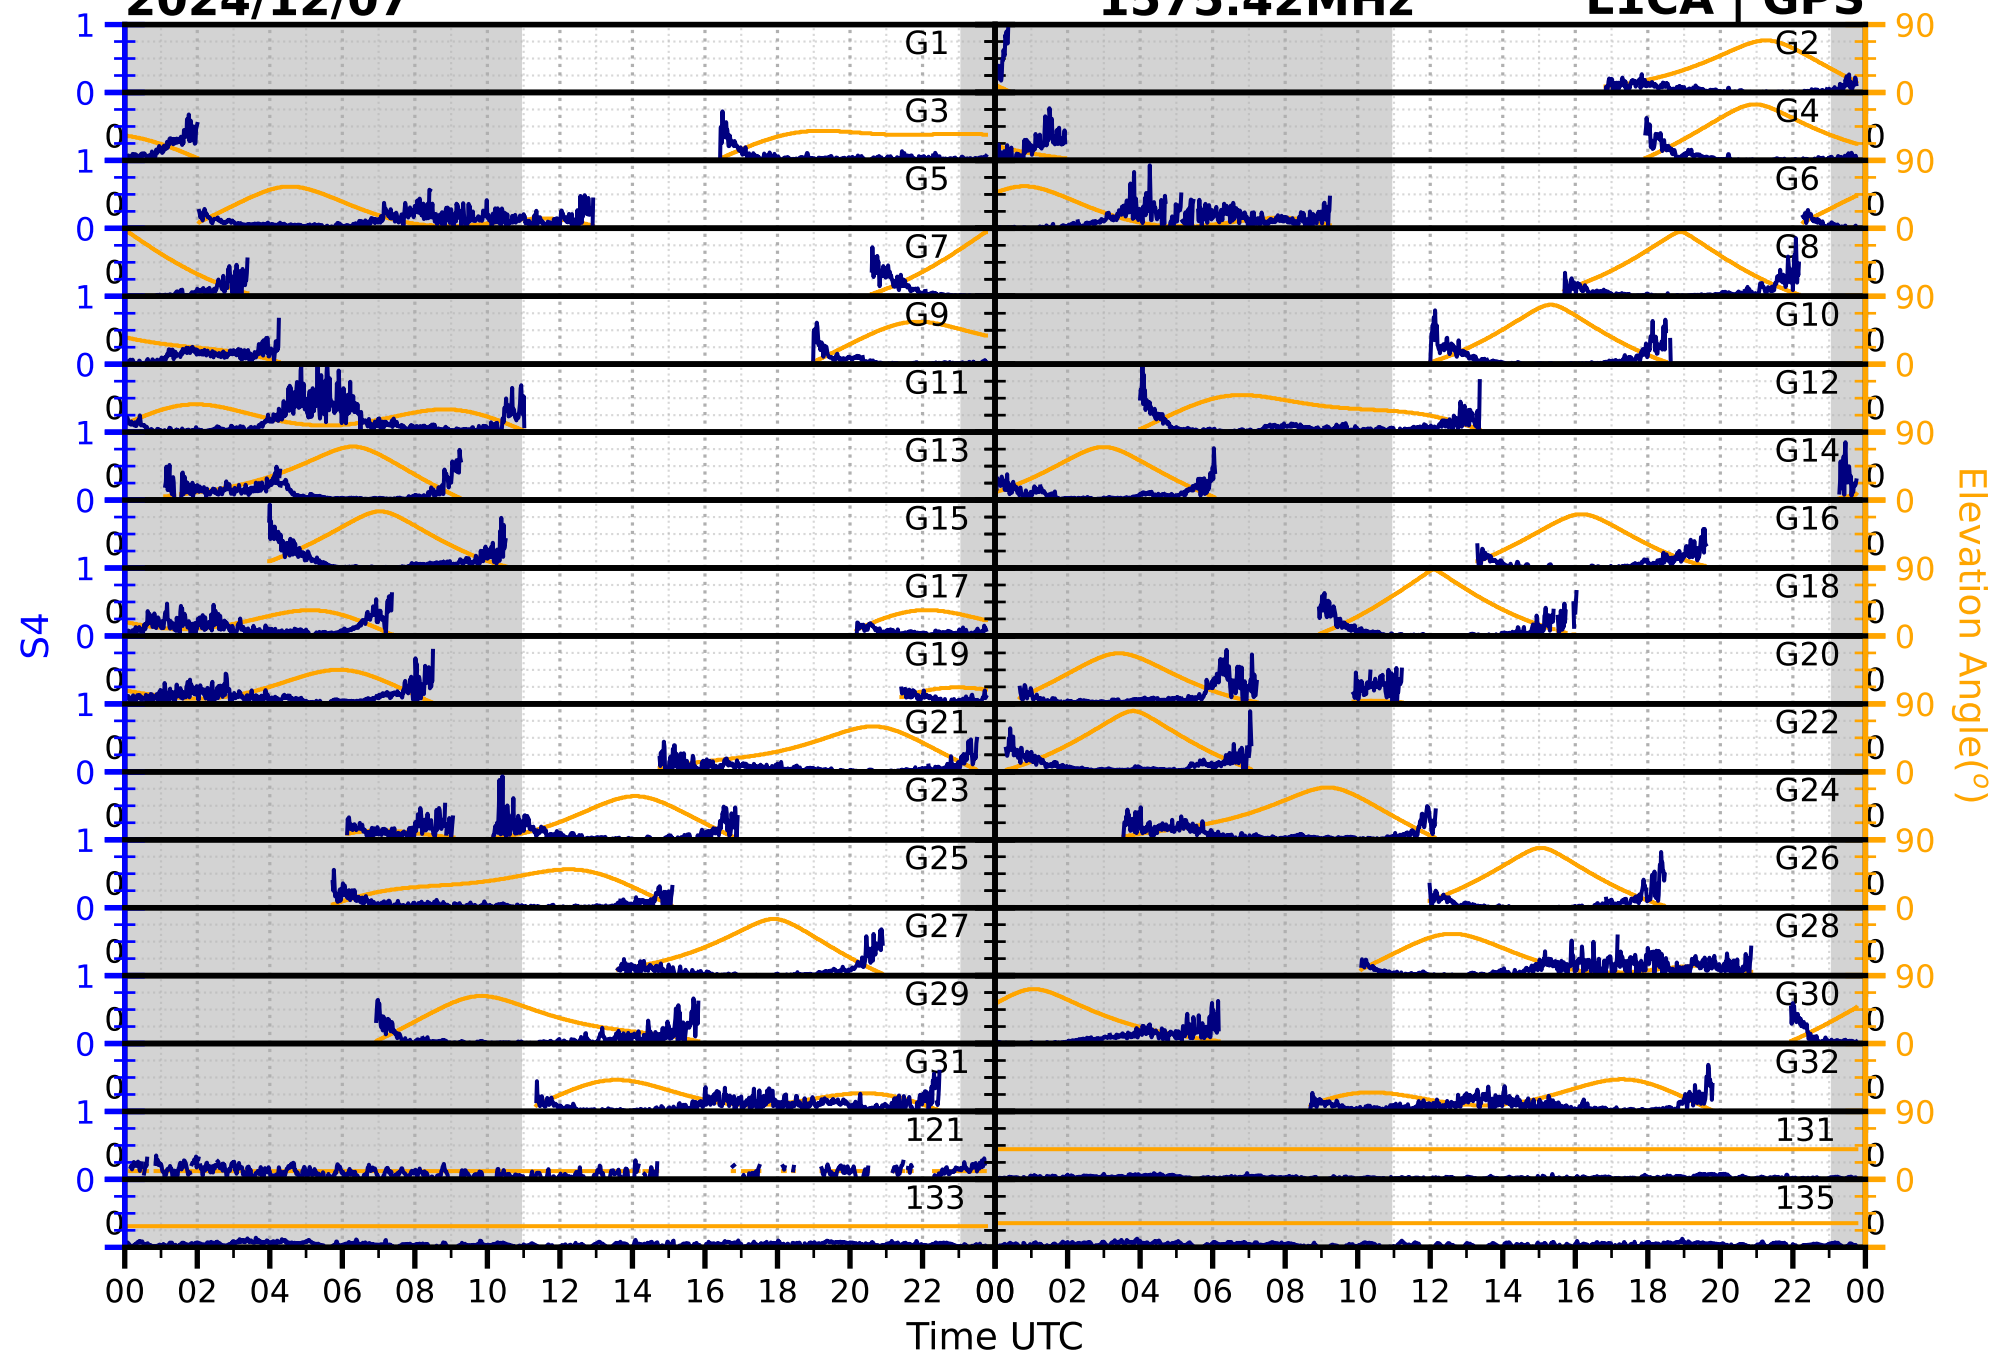

2024/12/07

S4

1575.42MHz

L1CA | GPS

2024/12/07

S4

1575.42MHz

L1BC | GALILEO

2024/12/07

S4

1602MHz

L1CA | GLONASS