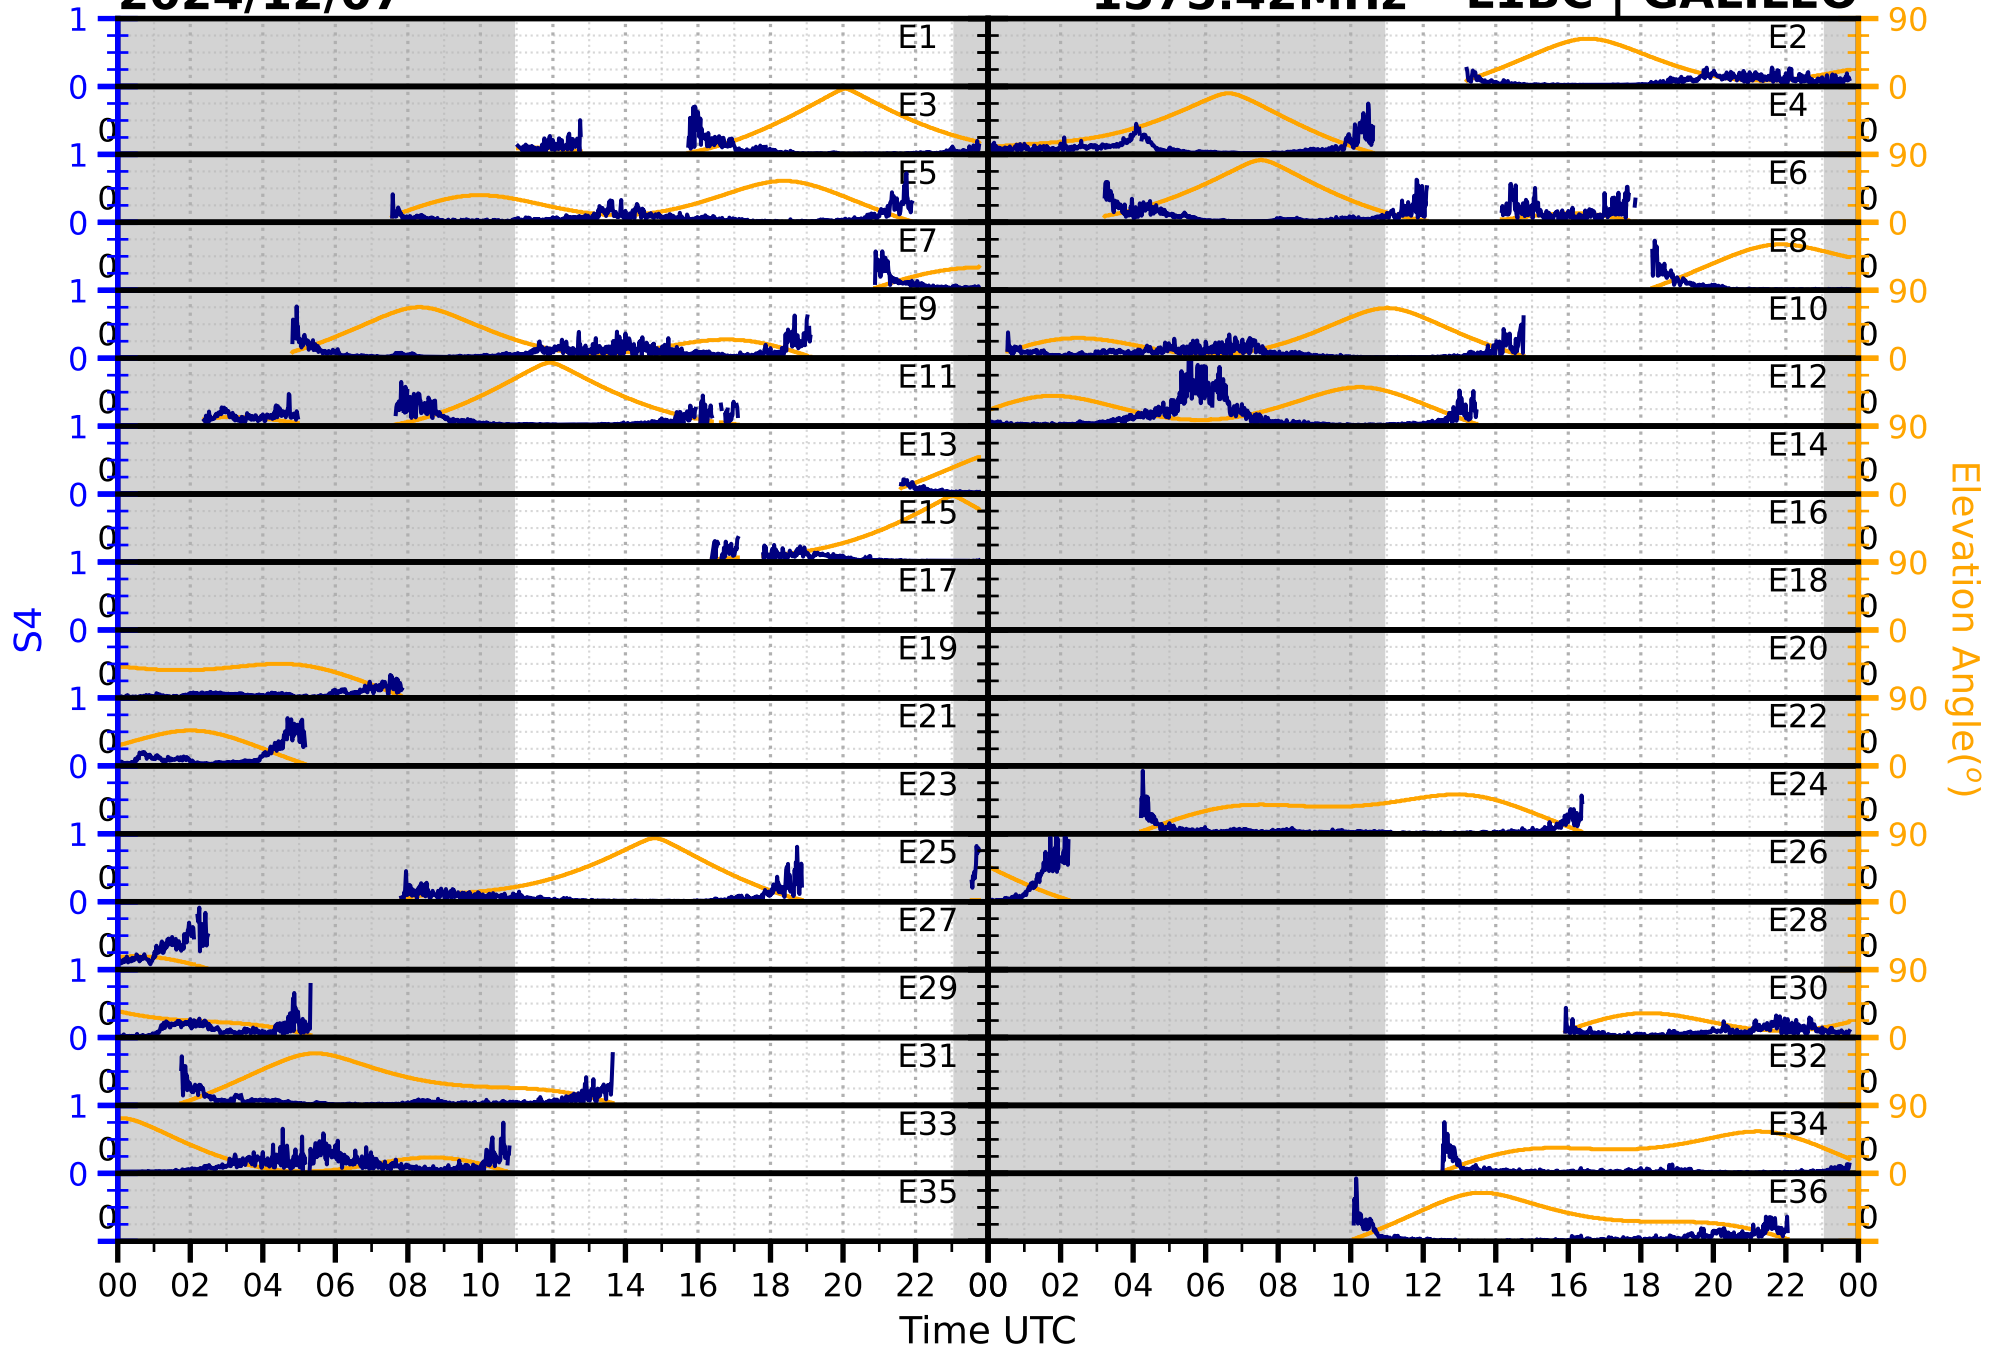

2024/12/07

S4

1575.42MHz

L1CA | GPS

2024/12/07

S4

1575.42MHz

L1BC | GALILEO

2024/12/07

S4

1602MHz

L1CA | GLONASS