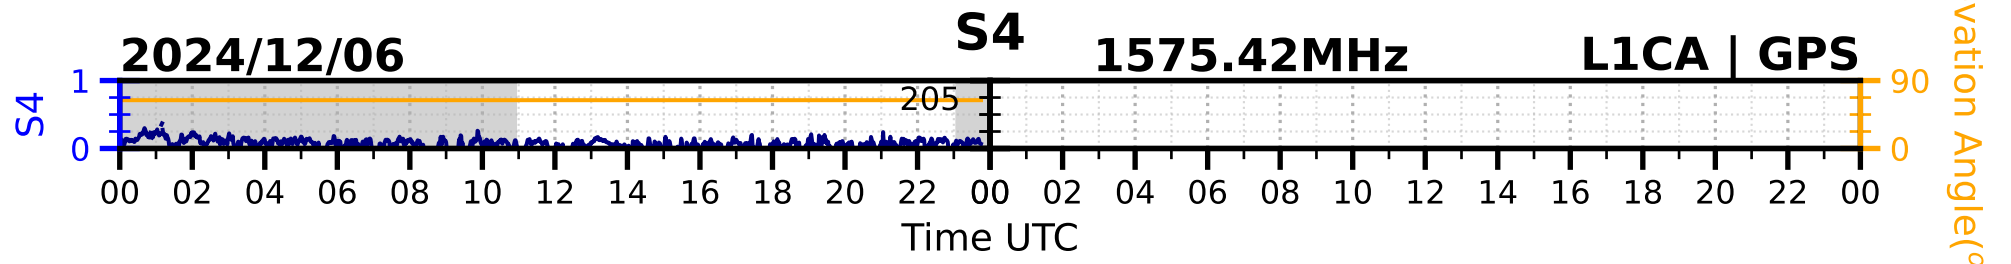

2024/12/06

S4

1575.42MHz

L1CA | GPS

2024/12/06

S4

1575.42MHz

L1BC | GALILEO

2024/12/06

S4

1602MHz

L1CA | GLONASS