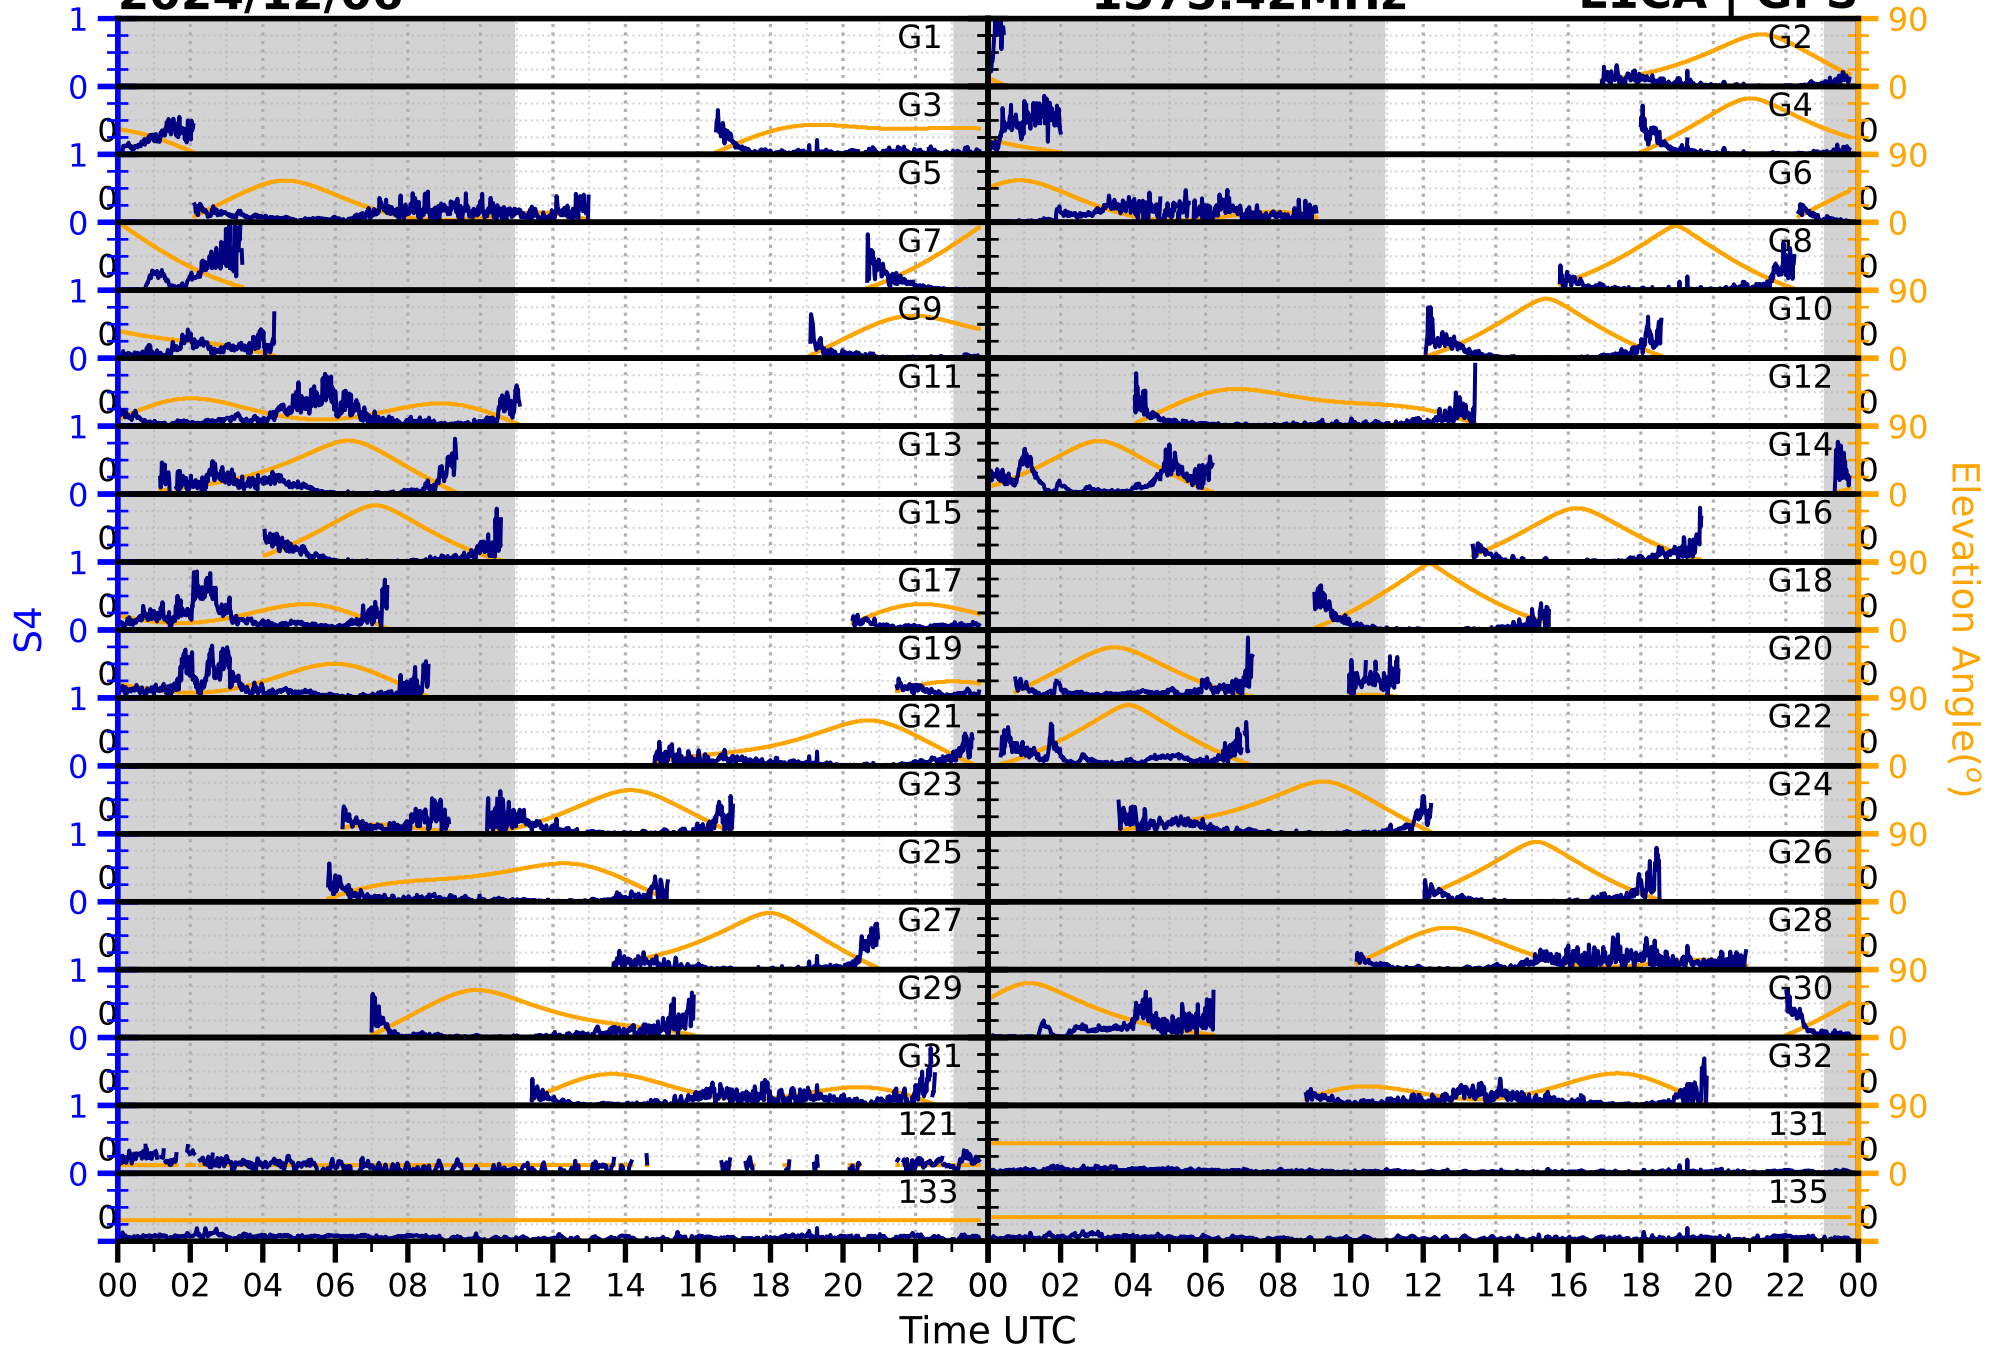

2024/12/06

S4

1575.42MHz

L1CA | GPS

2024/12/06

S4

1575.42MHz

L1BC | GALILEO

2024/12/06

S4

1602MHz

L1CA | GLONASS