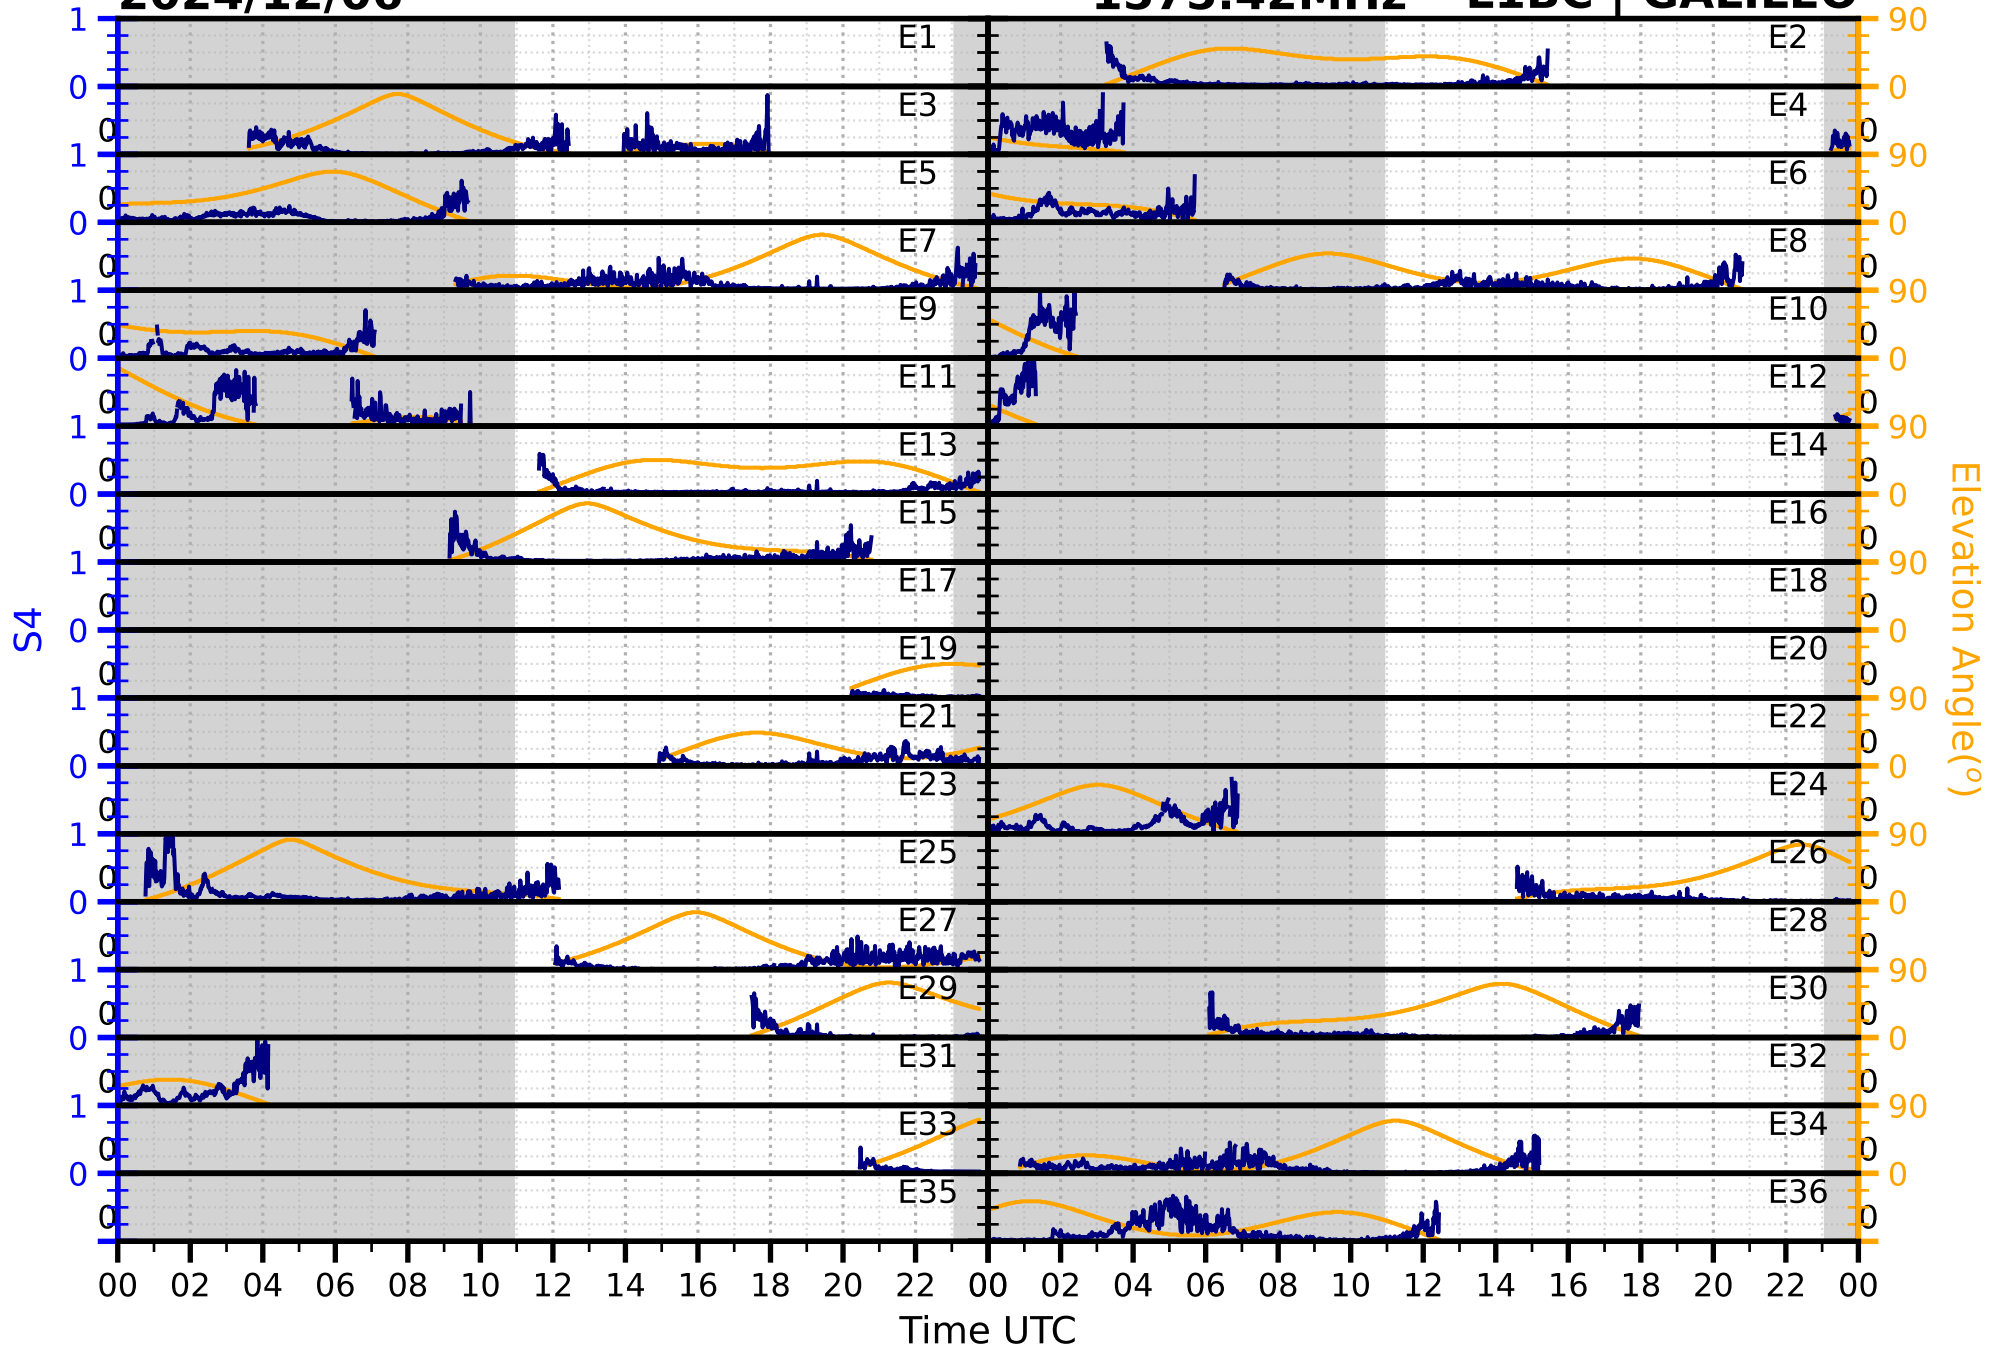

2024/12/06

S4

1575.42MHz

L1CA | GPS

2024/12/06

S4

1575.42MHz

L1BC | GALILEO

2024/12/06

S4

1602MHz

L1CA | GLONASS