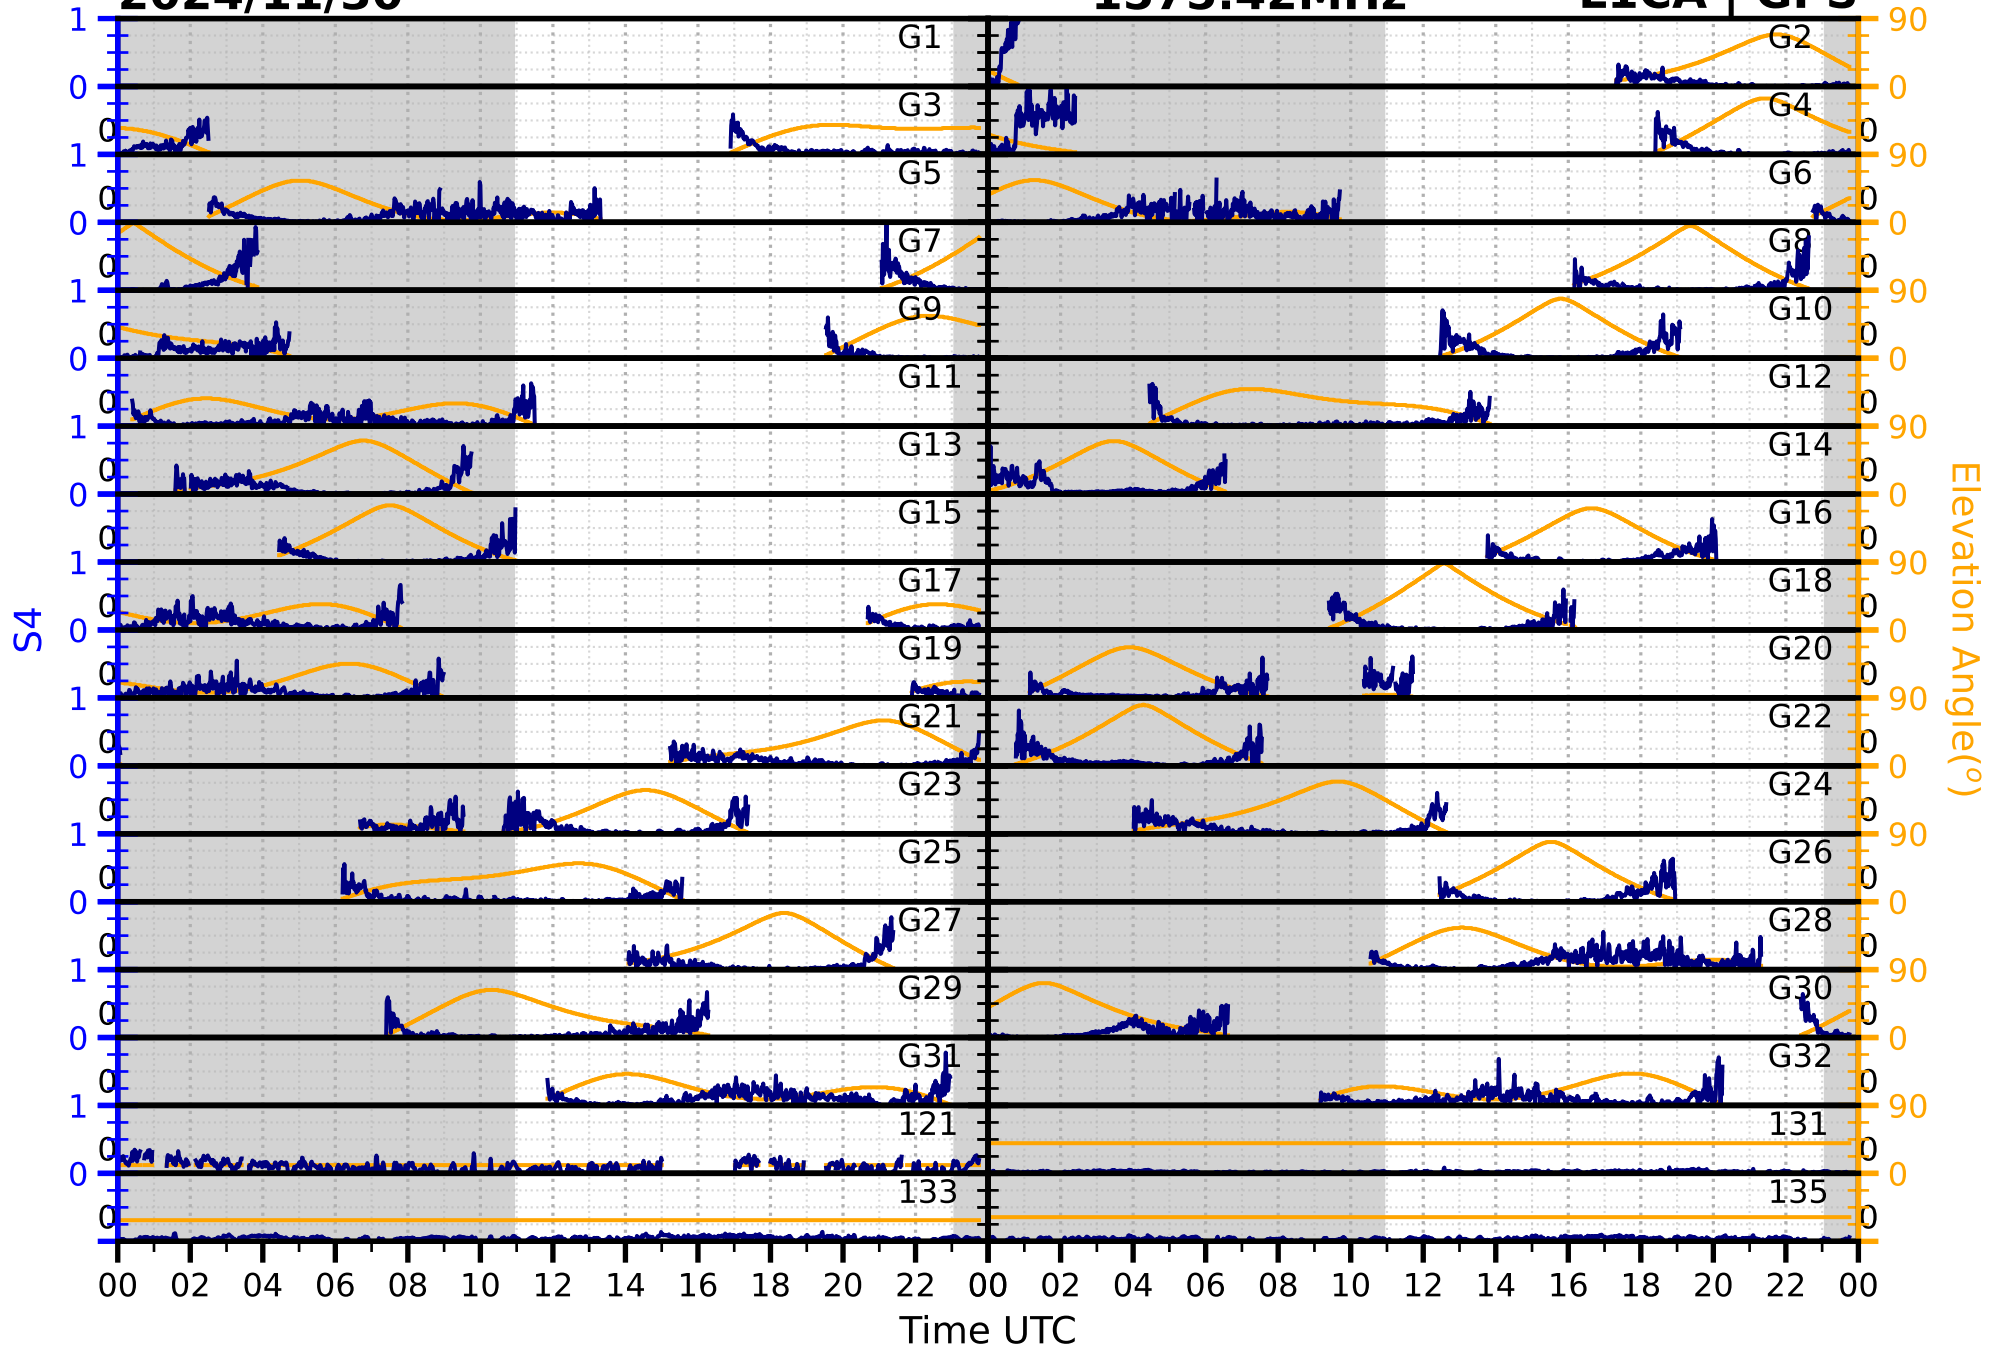

2024/11/30

S4

1575.42MHz

L1CA | GPS

2024/11/30

S4

1575.42MHz

L1BC | GALILEO

2024/11/30

S4

1602MHz

L1CA | GLONASS