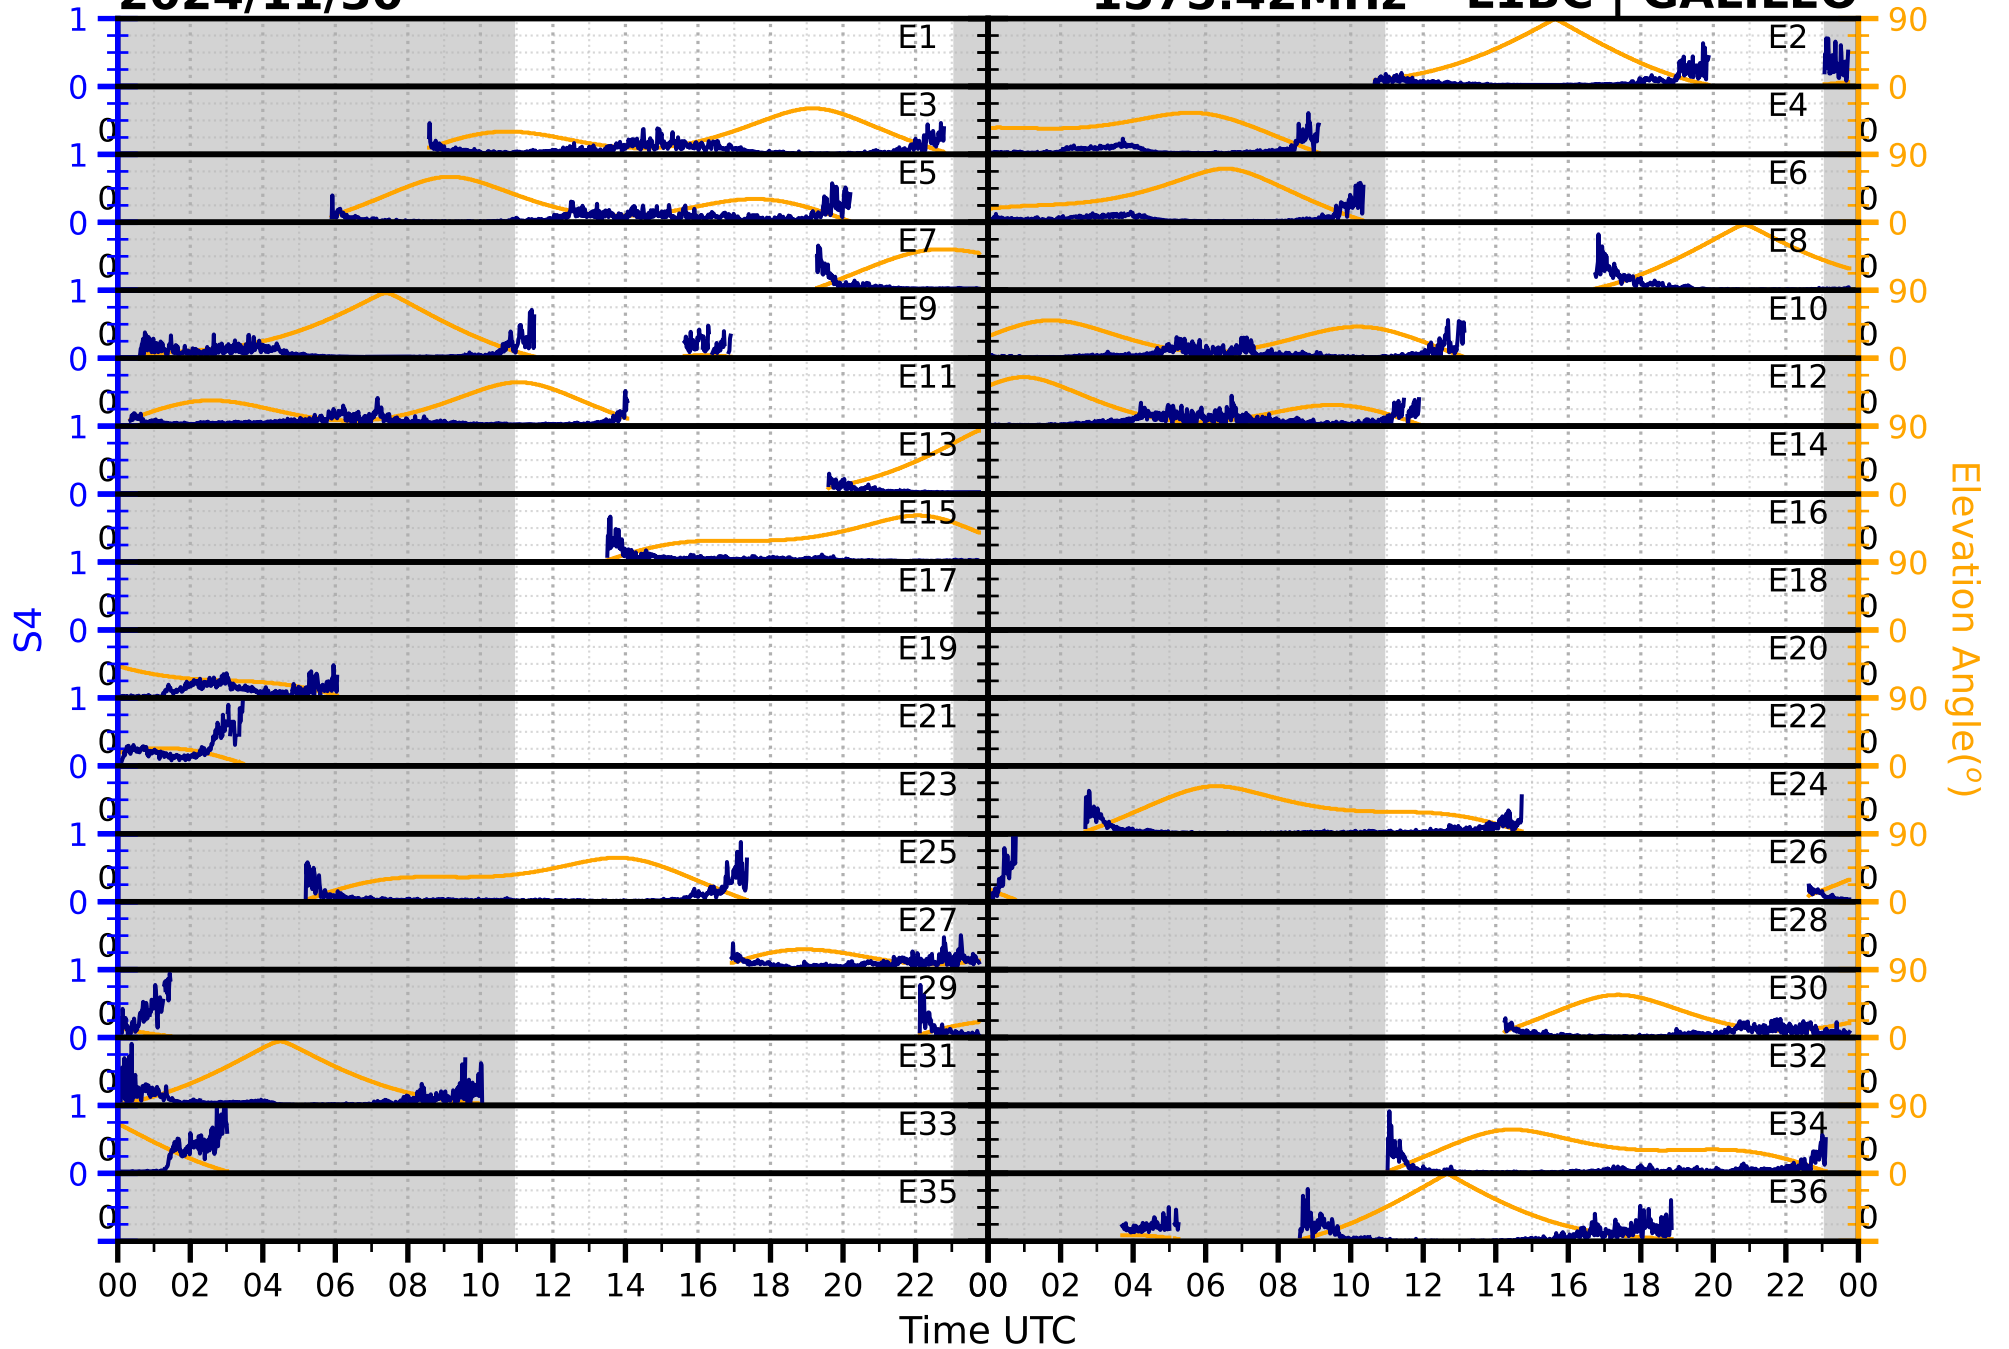

2024/11/30

S4

1575.42MHz

L1CA | GPS

2024/11/30

S4

1575.42MHz

L1BC | GALILEO

2024/11/30

S4

1602MHz

L1CA | GLONASS