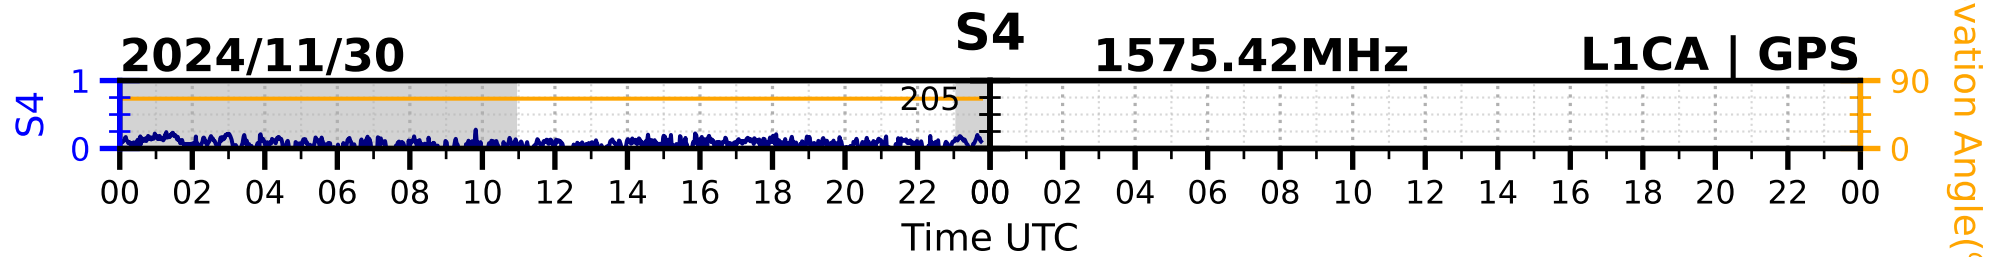

2024/11/30

S4

1575.42MHz

L1CA | GPS

2024/11/30

S4

1575.42MHz

L1BC | GALILEO

2024/11/30

S4

1602MHz

L1CA | GLONASS