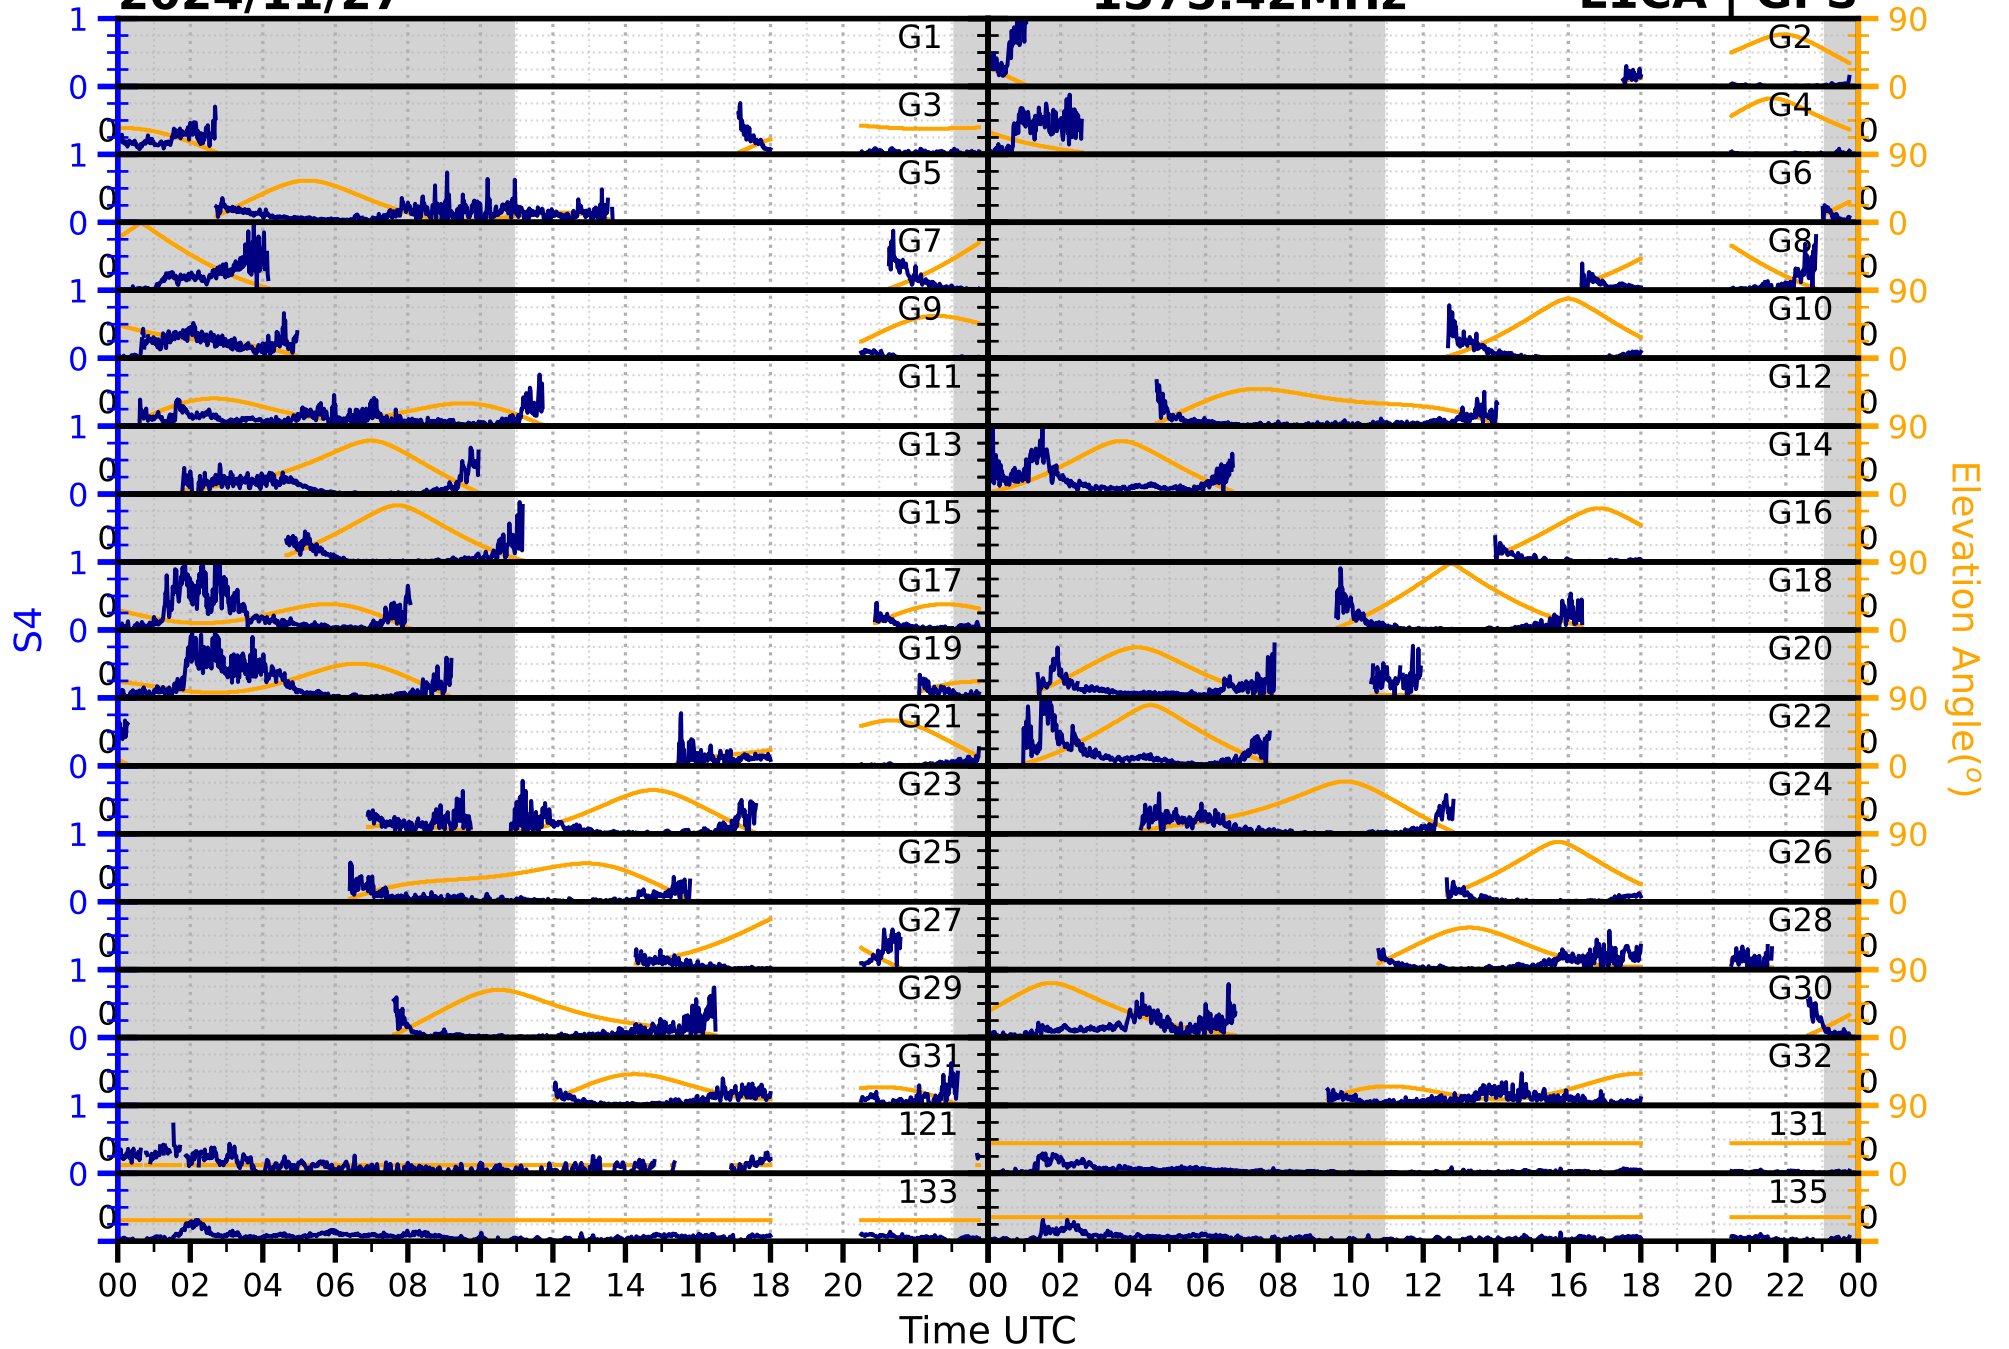

2024/11/27

S4

1575.42MHz

L1CA | GPS

2024/11/27

S4 1575.42MHz L1BC | GALILEO

2024/11/27

S4

1602MHz

L1CA | GLONASS