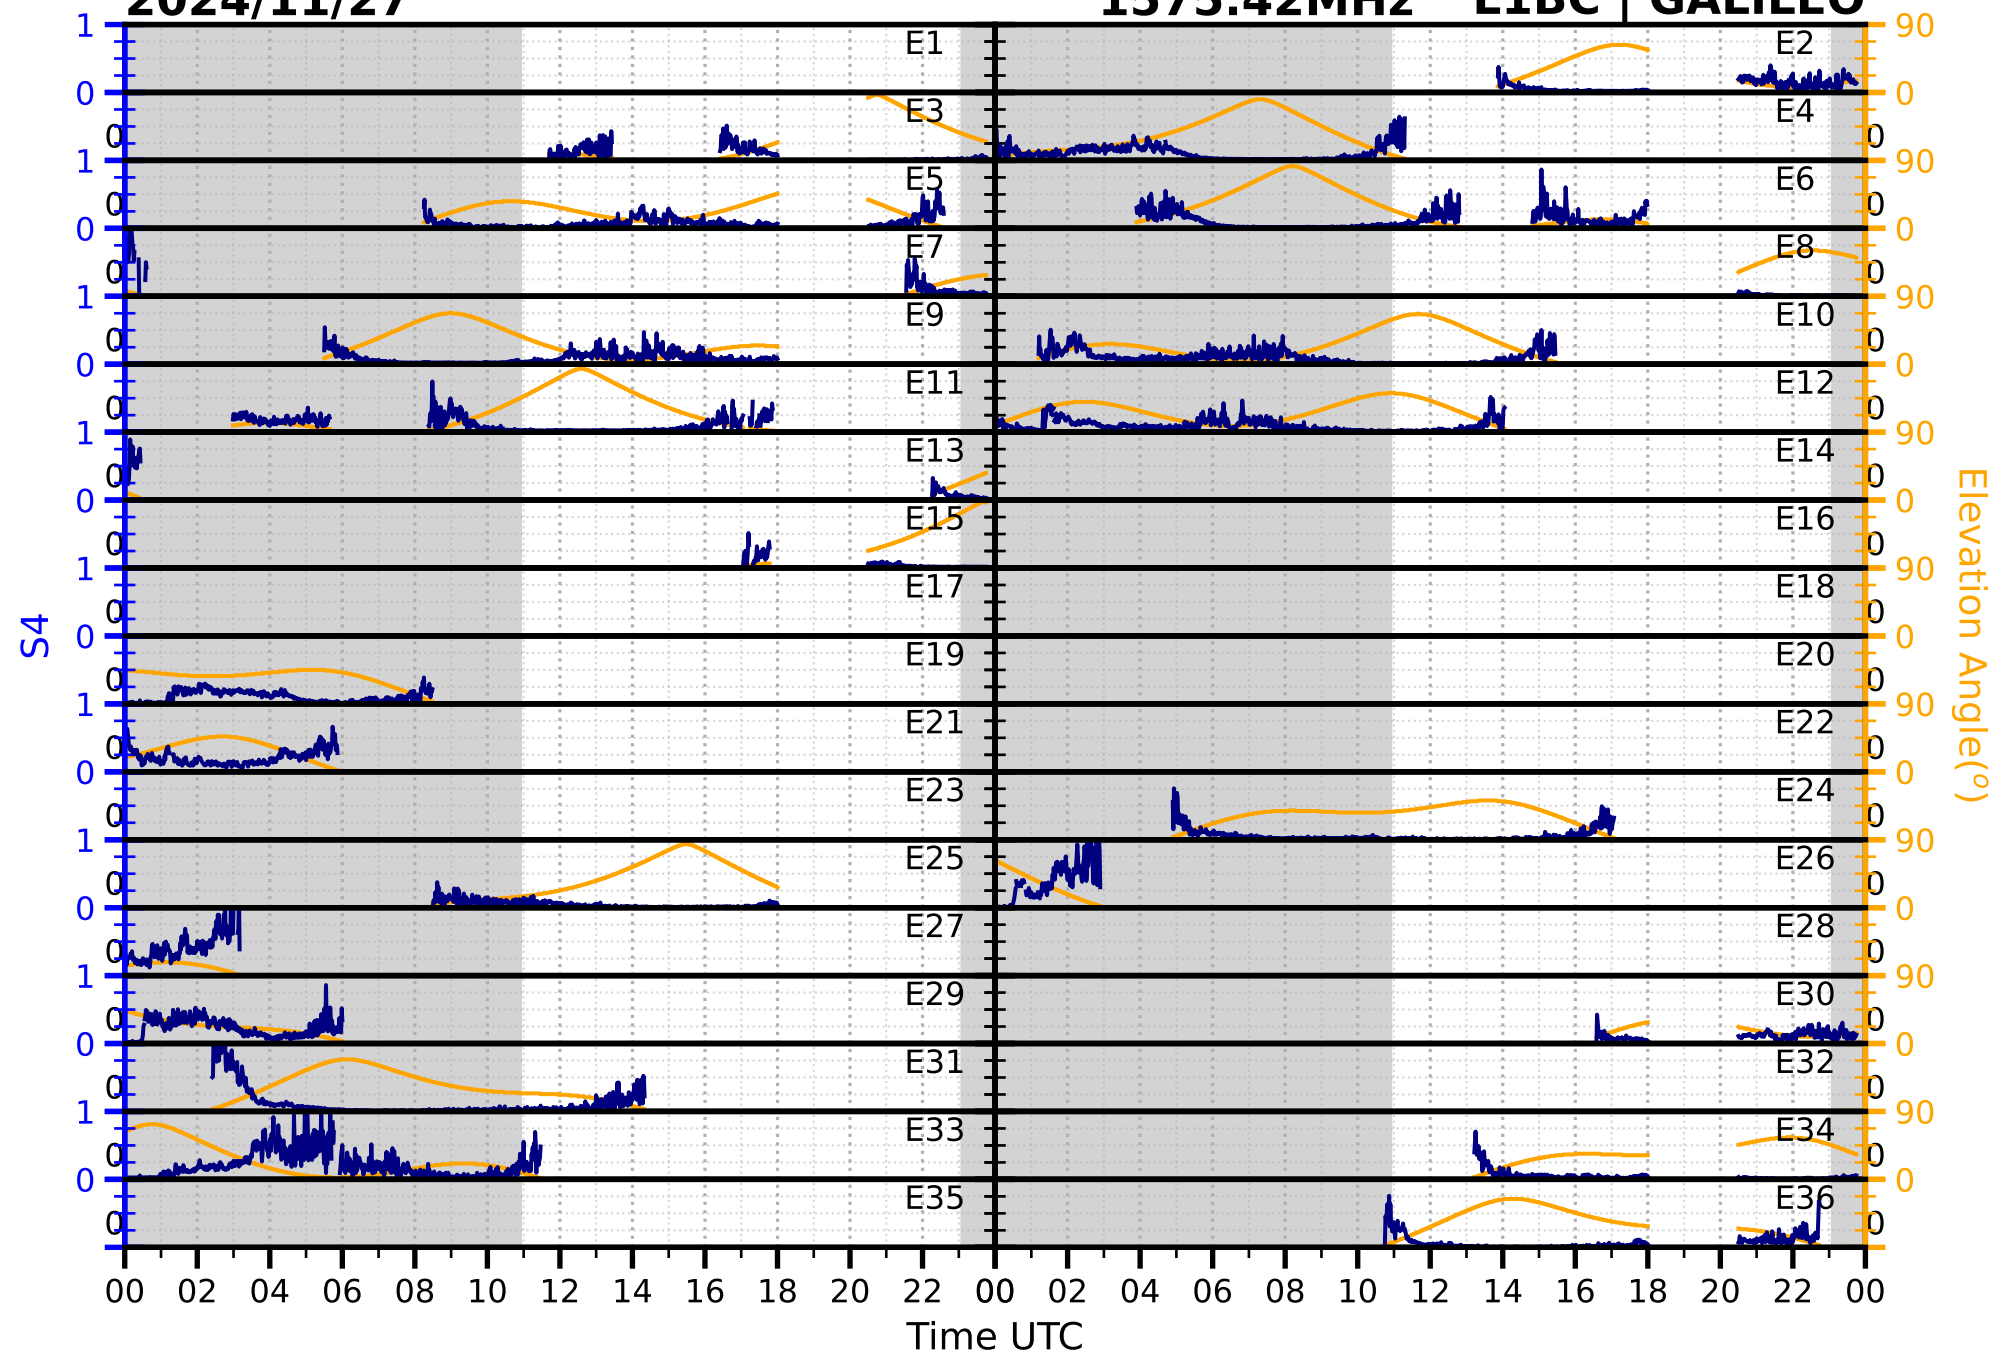

2024/11/27

S4

1575.42MHz

L1CA | GPS

2024/11/27

S4 1575.42MHz L1BC | GALILEO

2024/11/27

S4

1602MHz

L1CA | GLONASS