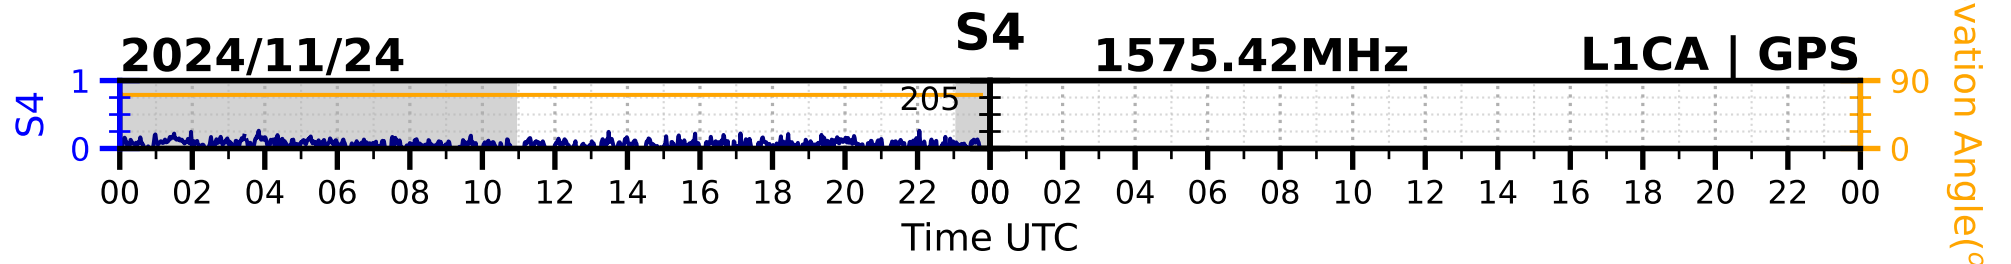

2024/11/24

S4

1575.42MHz

L1CA | GPS

2024/11/24

S4

1575.42MHz

L1BC | GALILEO

2024/11/24

S4

1602MHz

L1CA | GLONASS