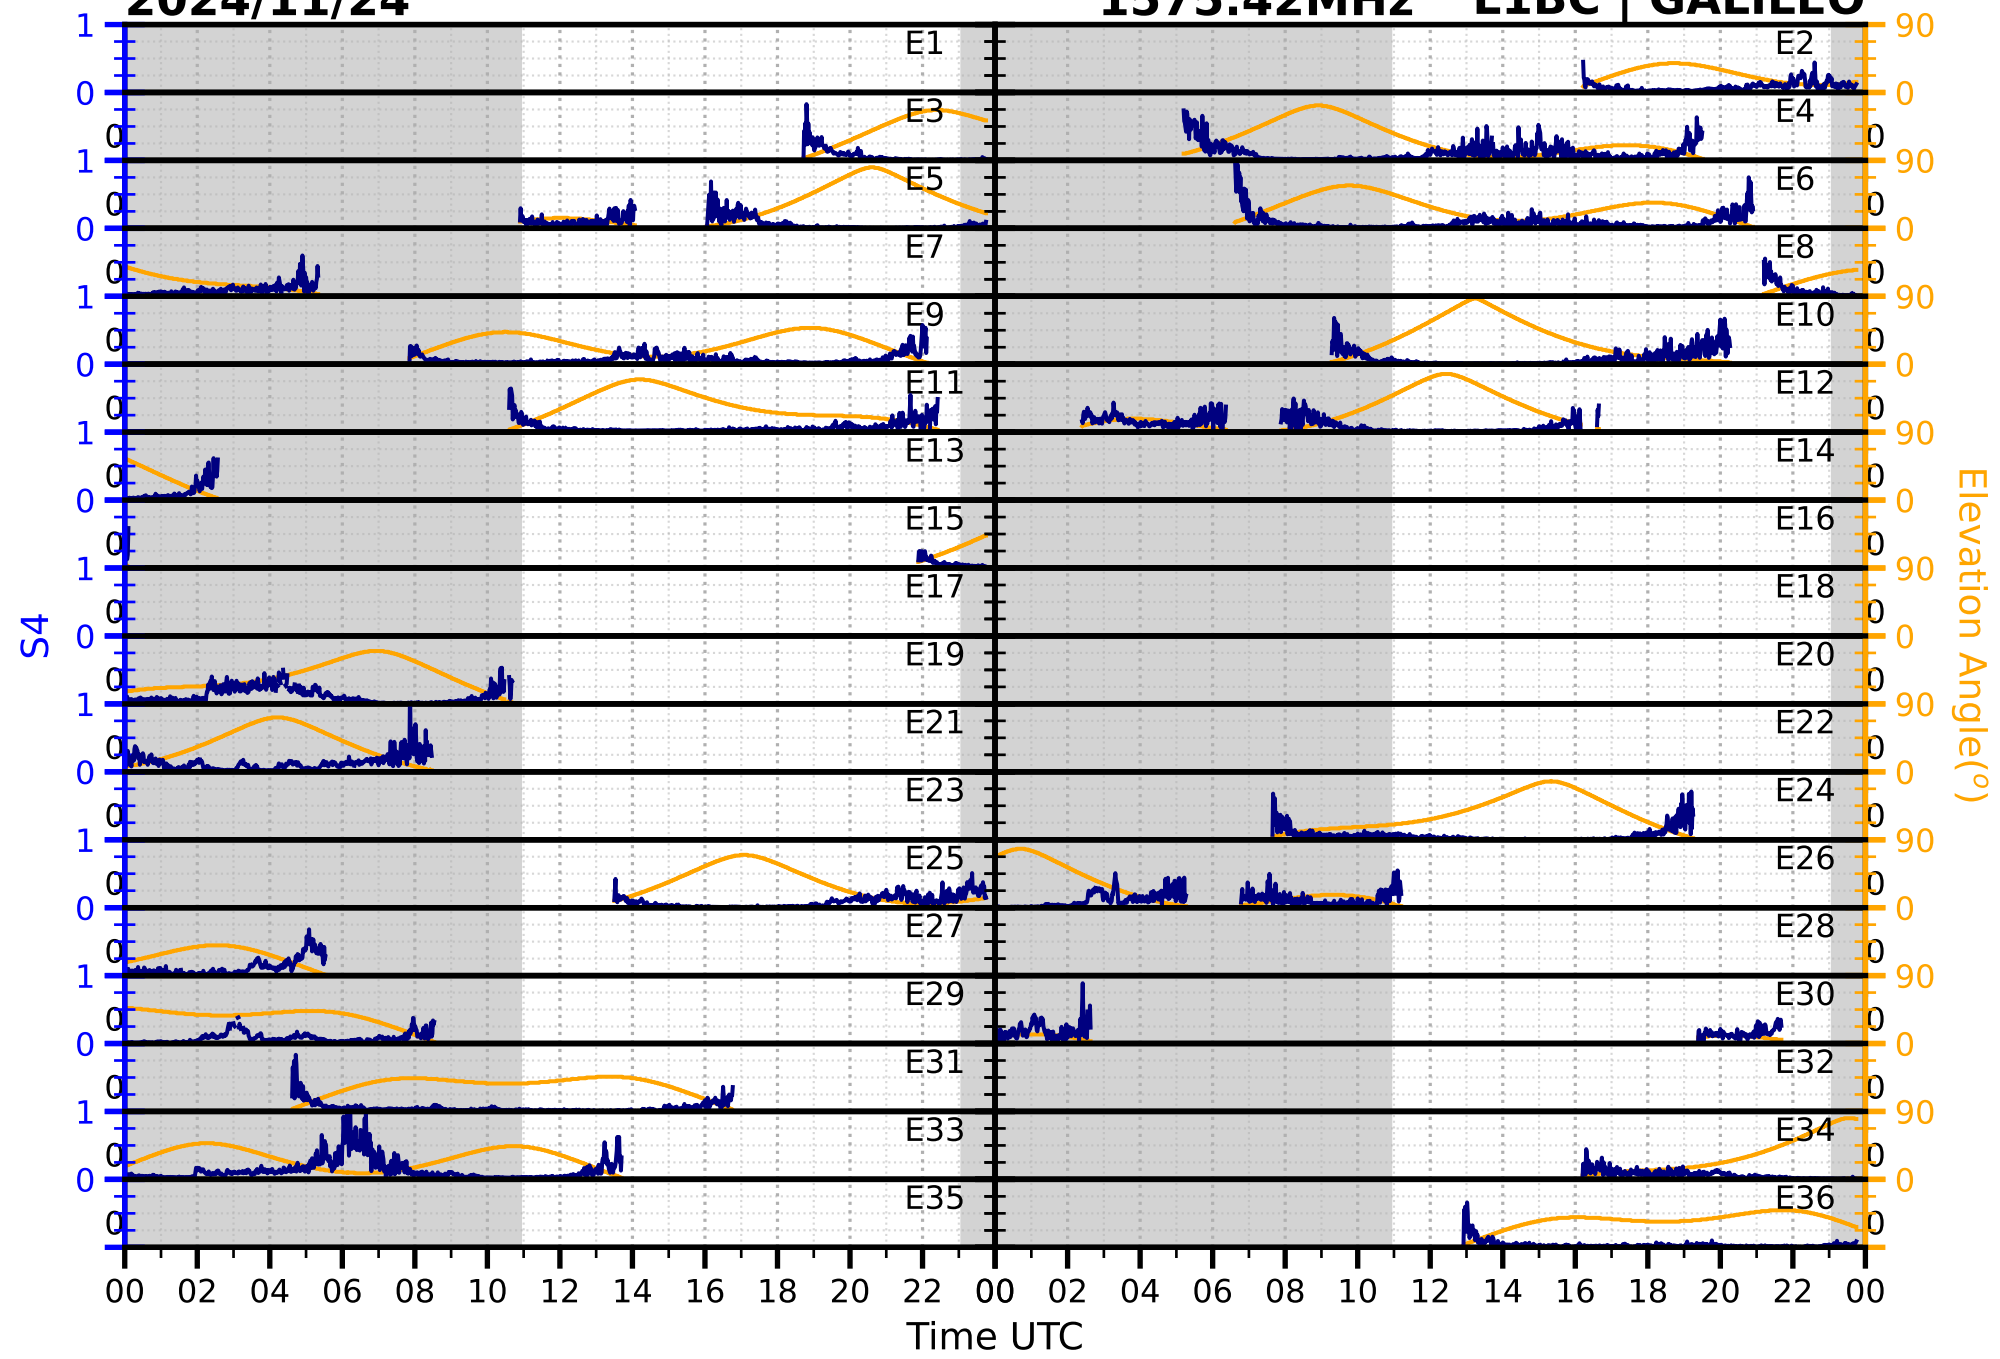

2024/11/24

S4

1575.42MHz

L1CA | GPS

2024/11/24

S4

1575.42MHz

L1BC | GALILEO

2024/11/24

S4

1602MHz

L1CA | GLONASS