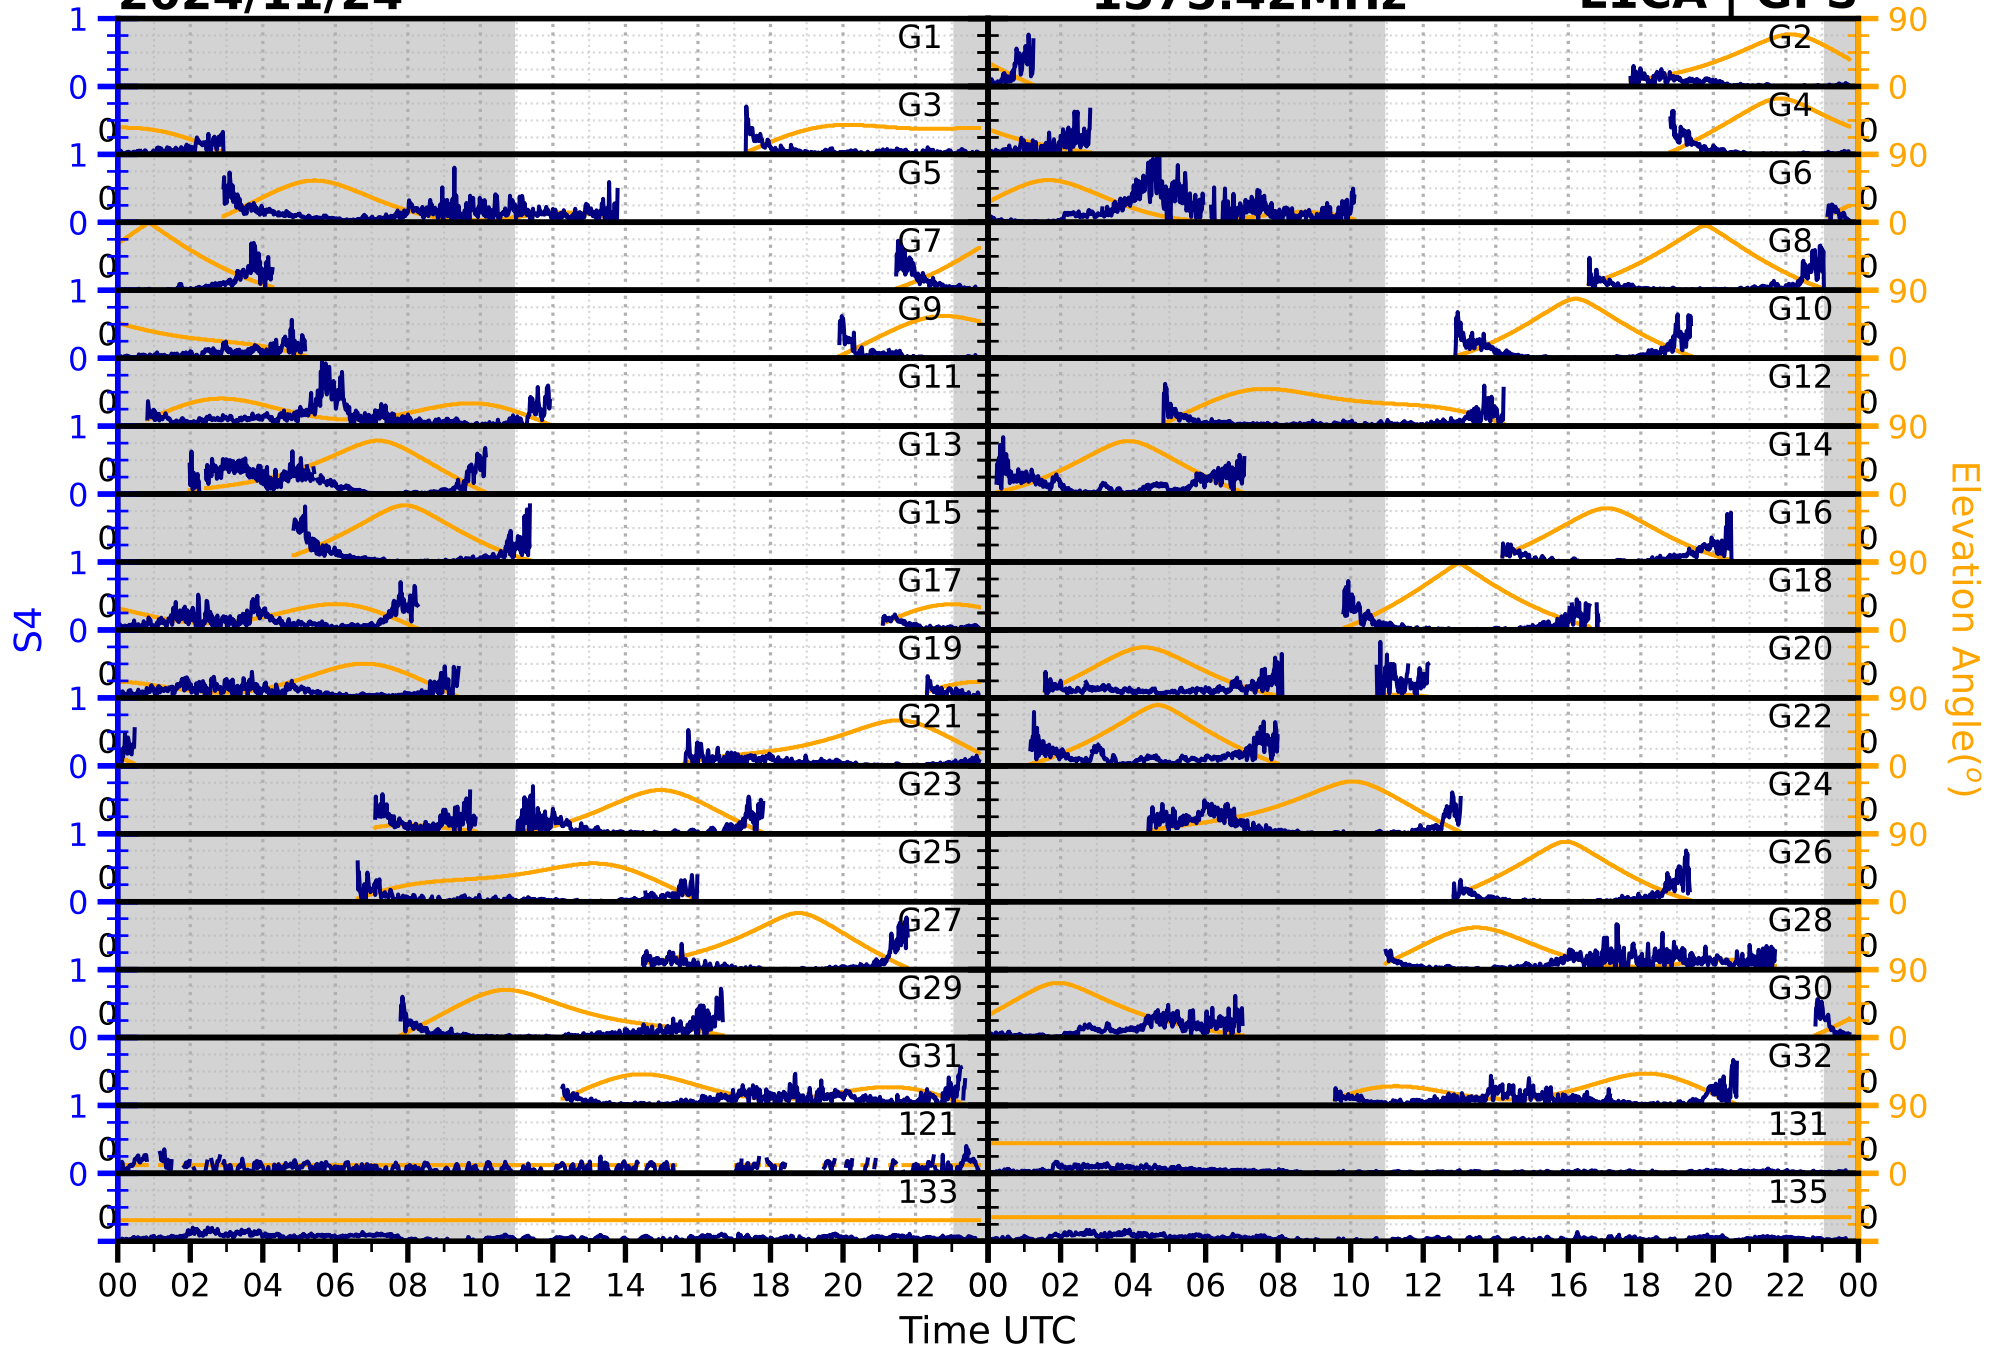

2024/11/24

S4

1575.42MHz

L1CA | GPS

2024/11/24

S4

1575.42MHz

L1BC | GALILEO

2024/11/24

S4

1602MHz

L1CA | GLONASS