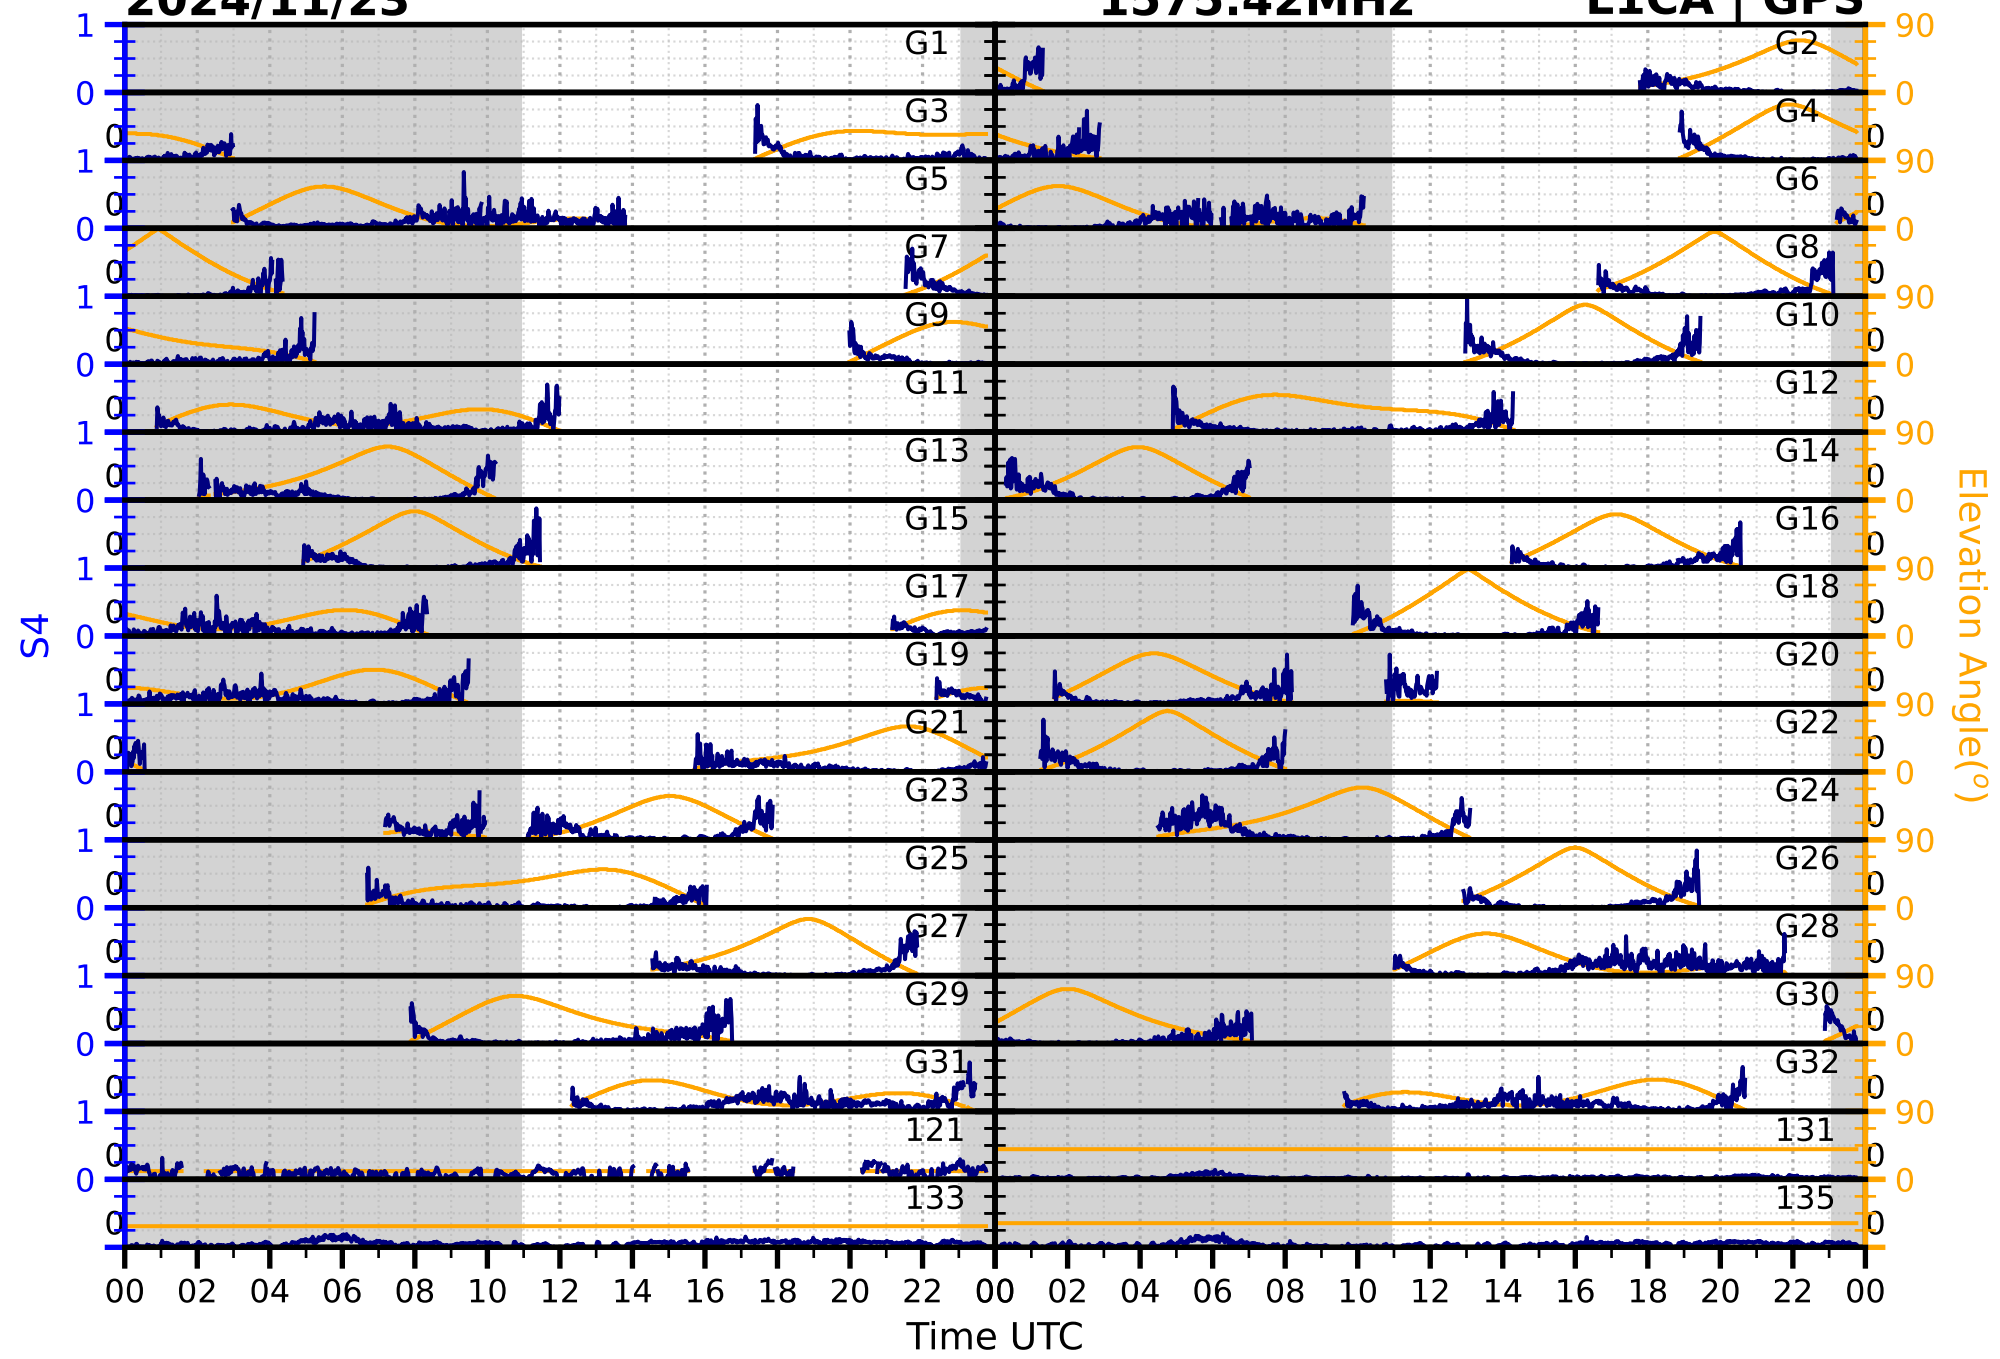

2024/11/23

S4 1575.42MHz

L1CA | GPS

2024/11/23

S4

1575.42MHz

L1BC | GALILEO

2024/11/23

S4

1602MHz

L1CA | GLONASS