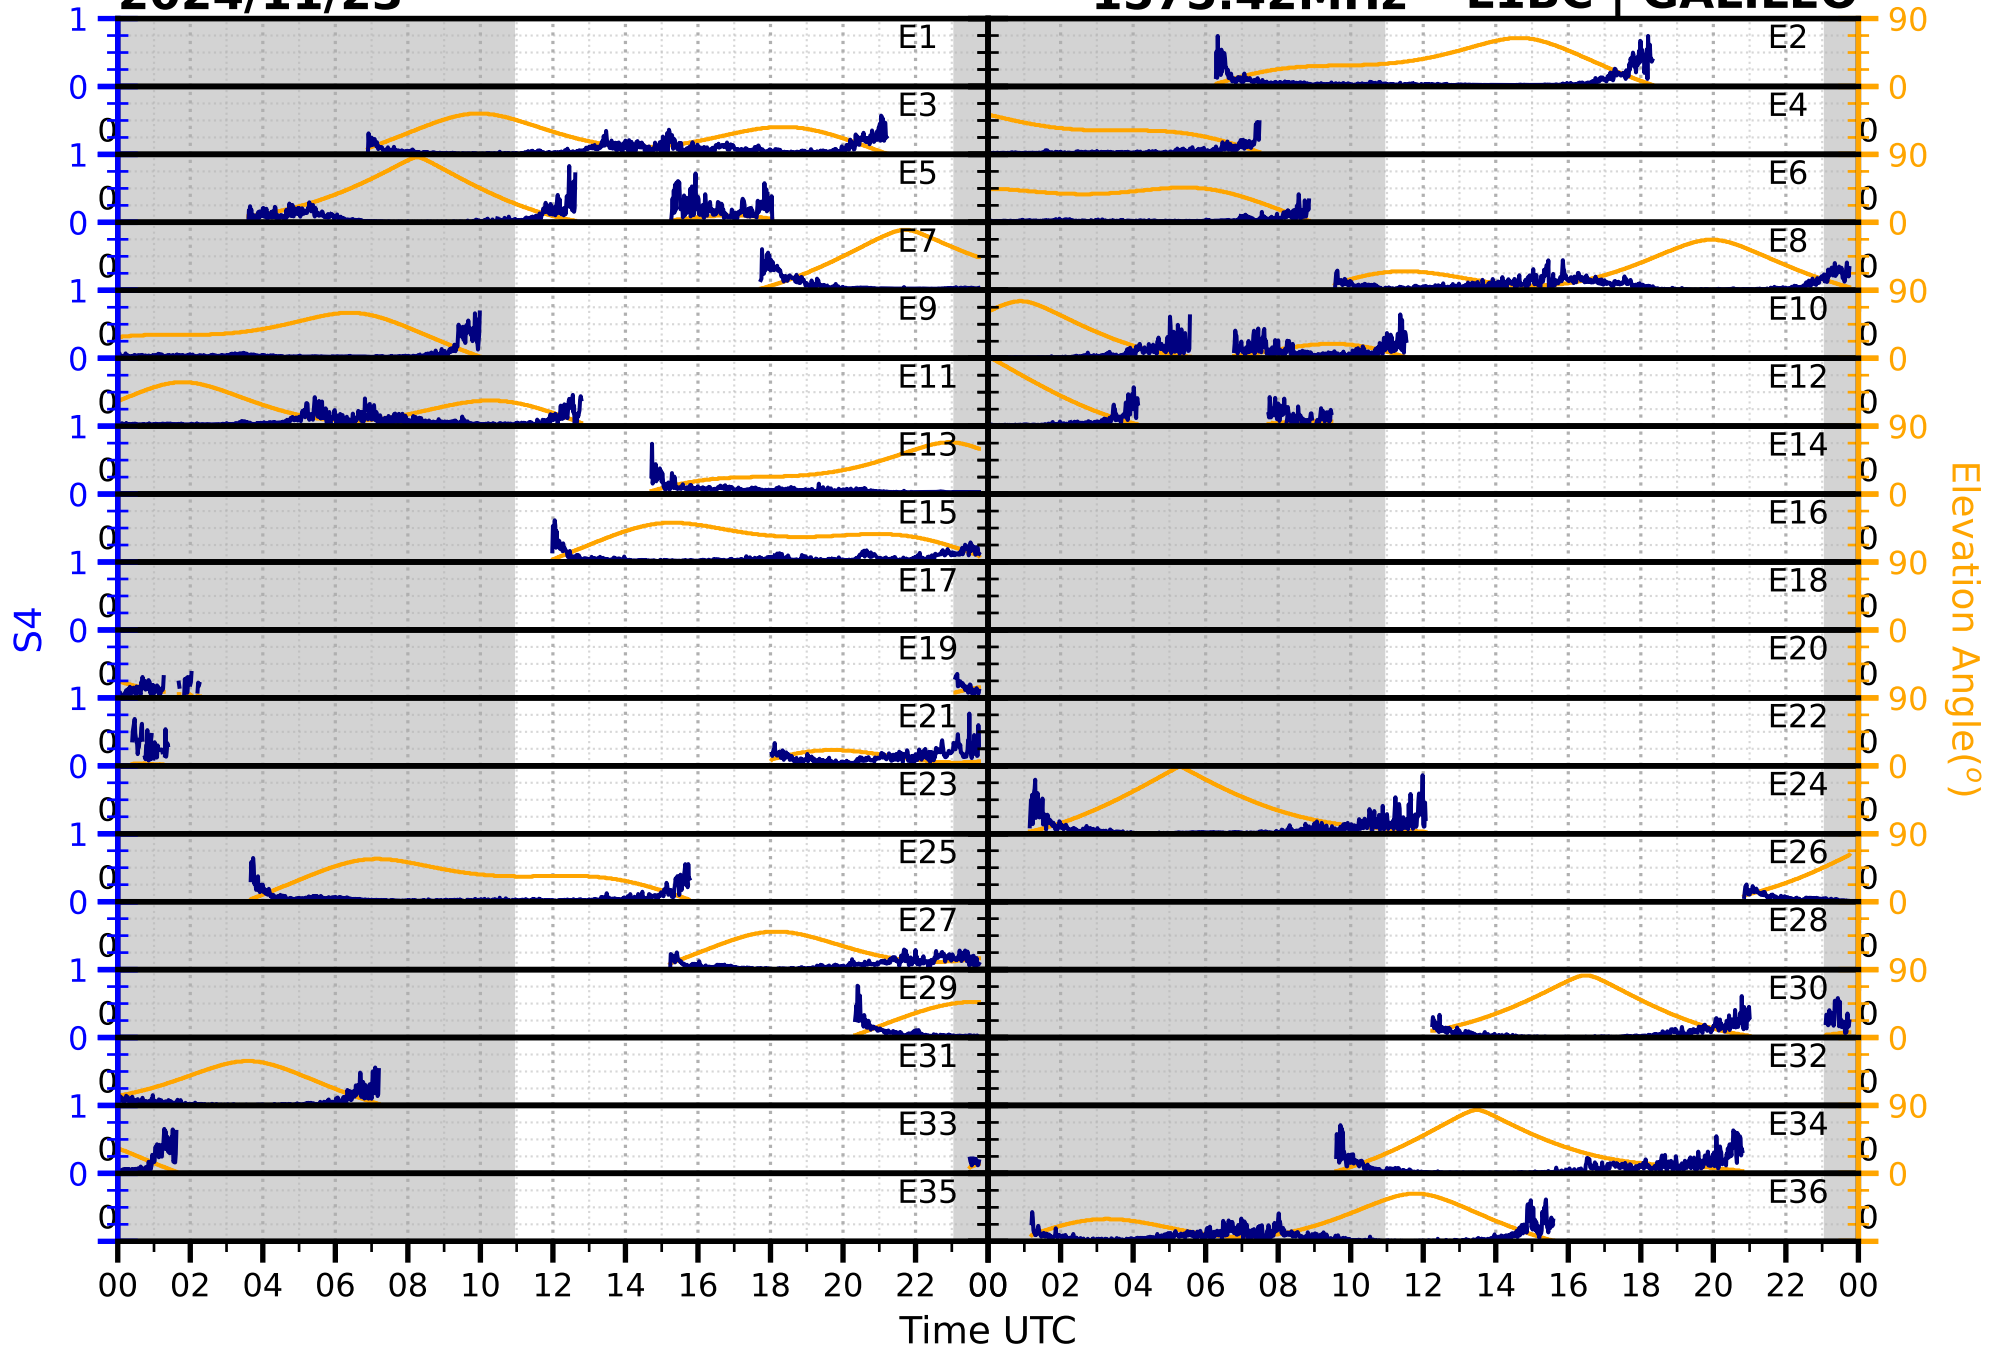

2024/11/23

S4 1575.42MHz

L1CA | GPS

2024/11/23

S4

1575.42MHz

L1BC | GALILEO

2024/11/23

S4

1602MHz

L1CA | GLONASS