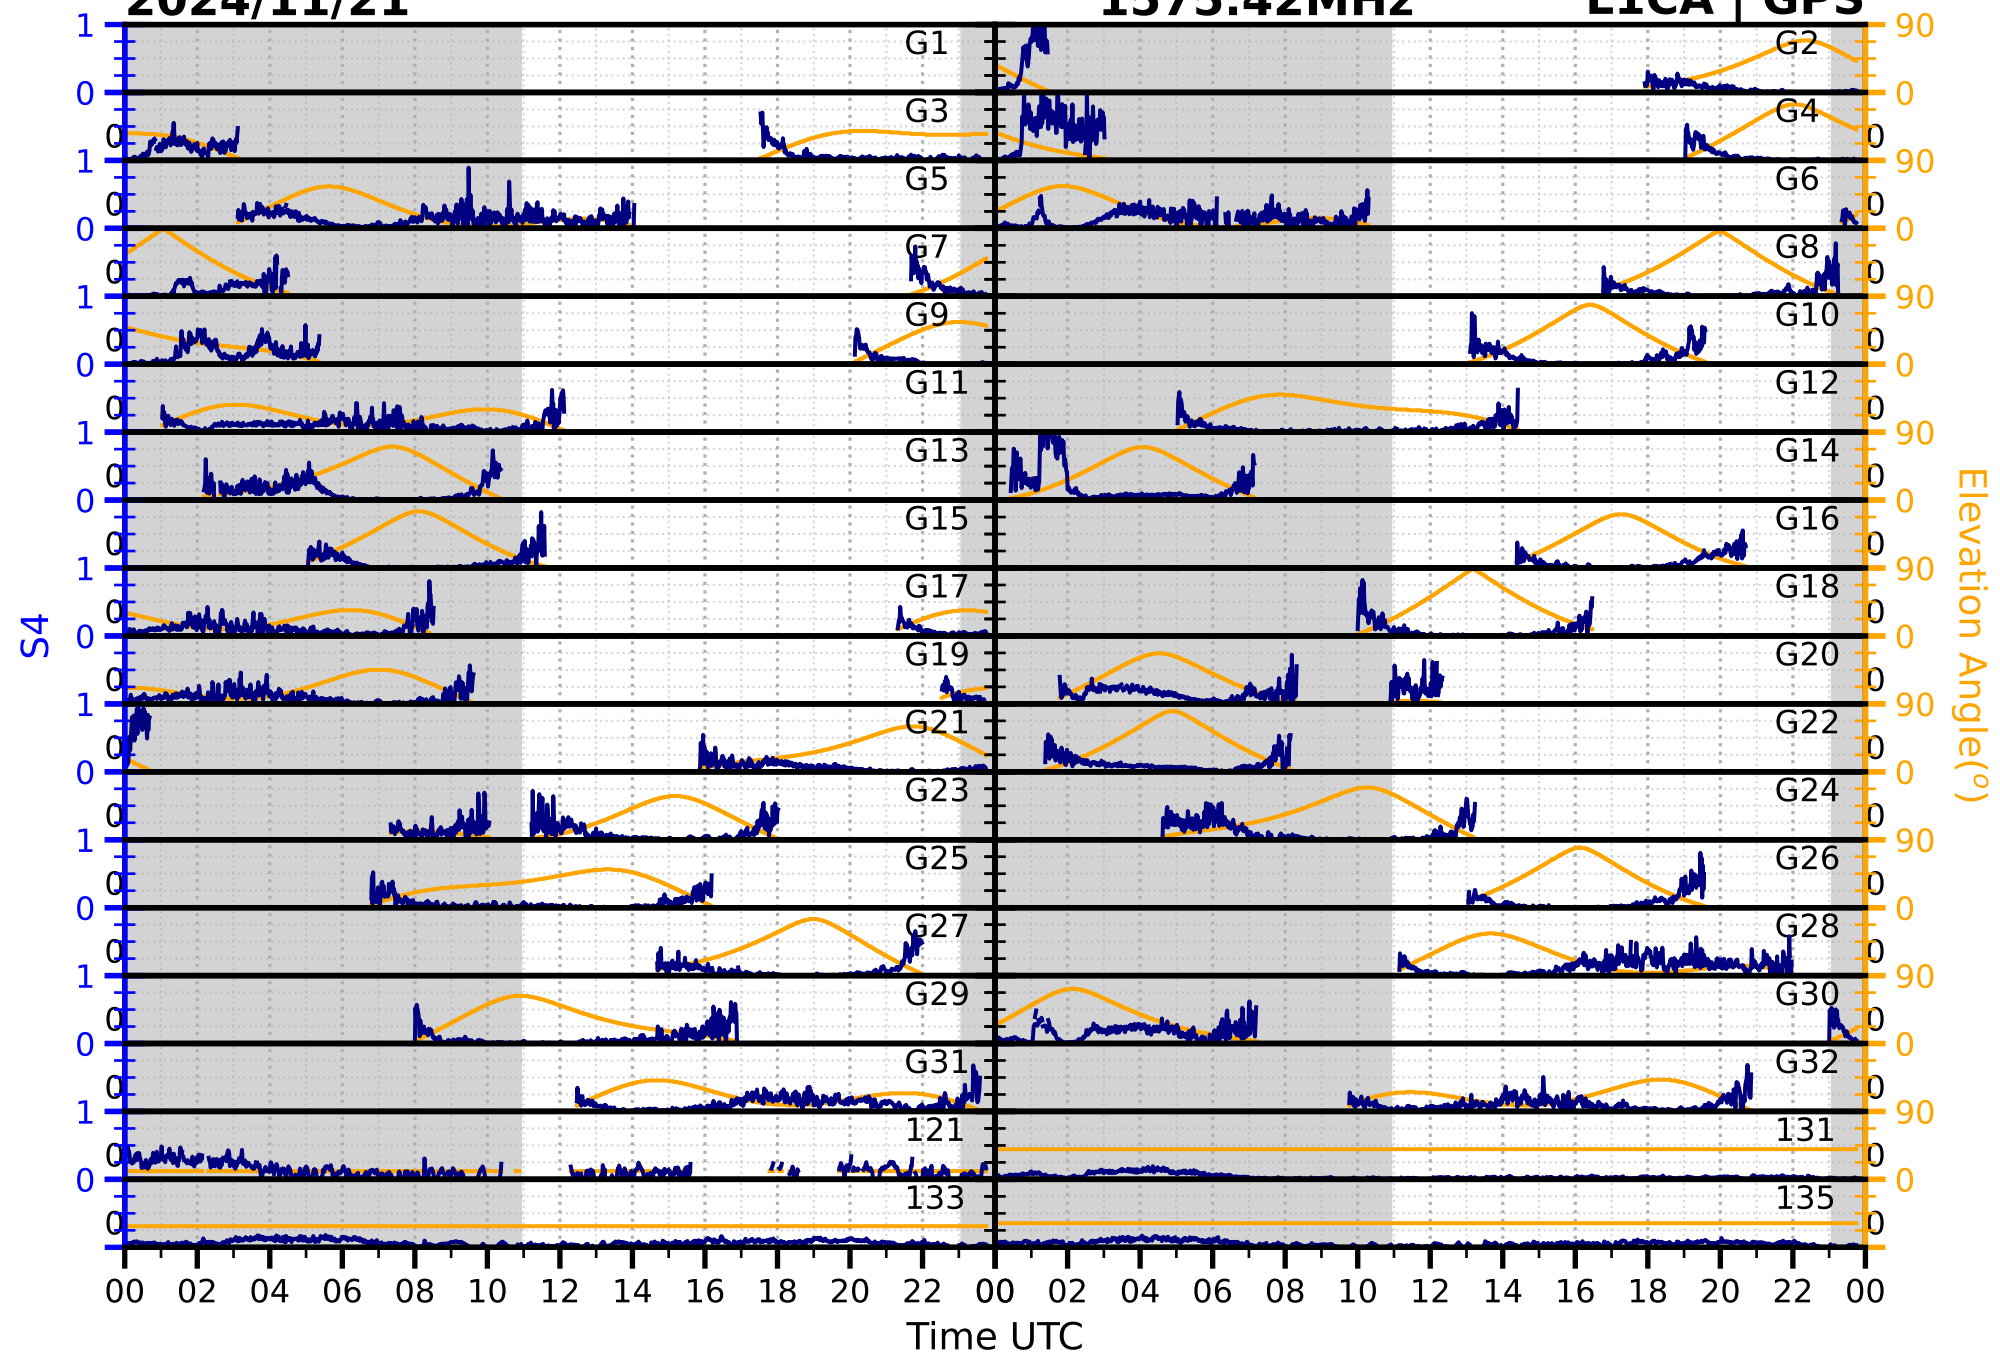

2024/11/21

S4

1575.42MHz

L1CA | GPS

2024/11/21

S4 1575.42MHz L1BC | GALILEO

2024/11/21

S4

1602MHz

L1CA | GLONASS