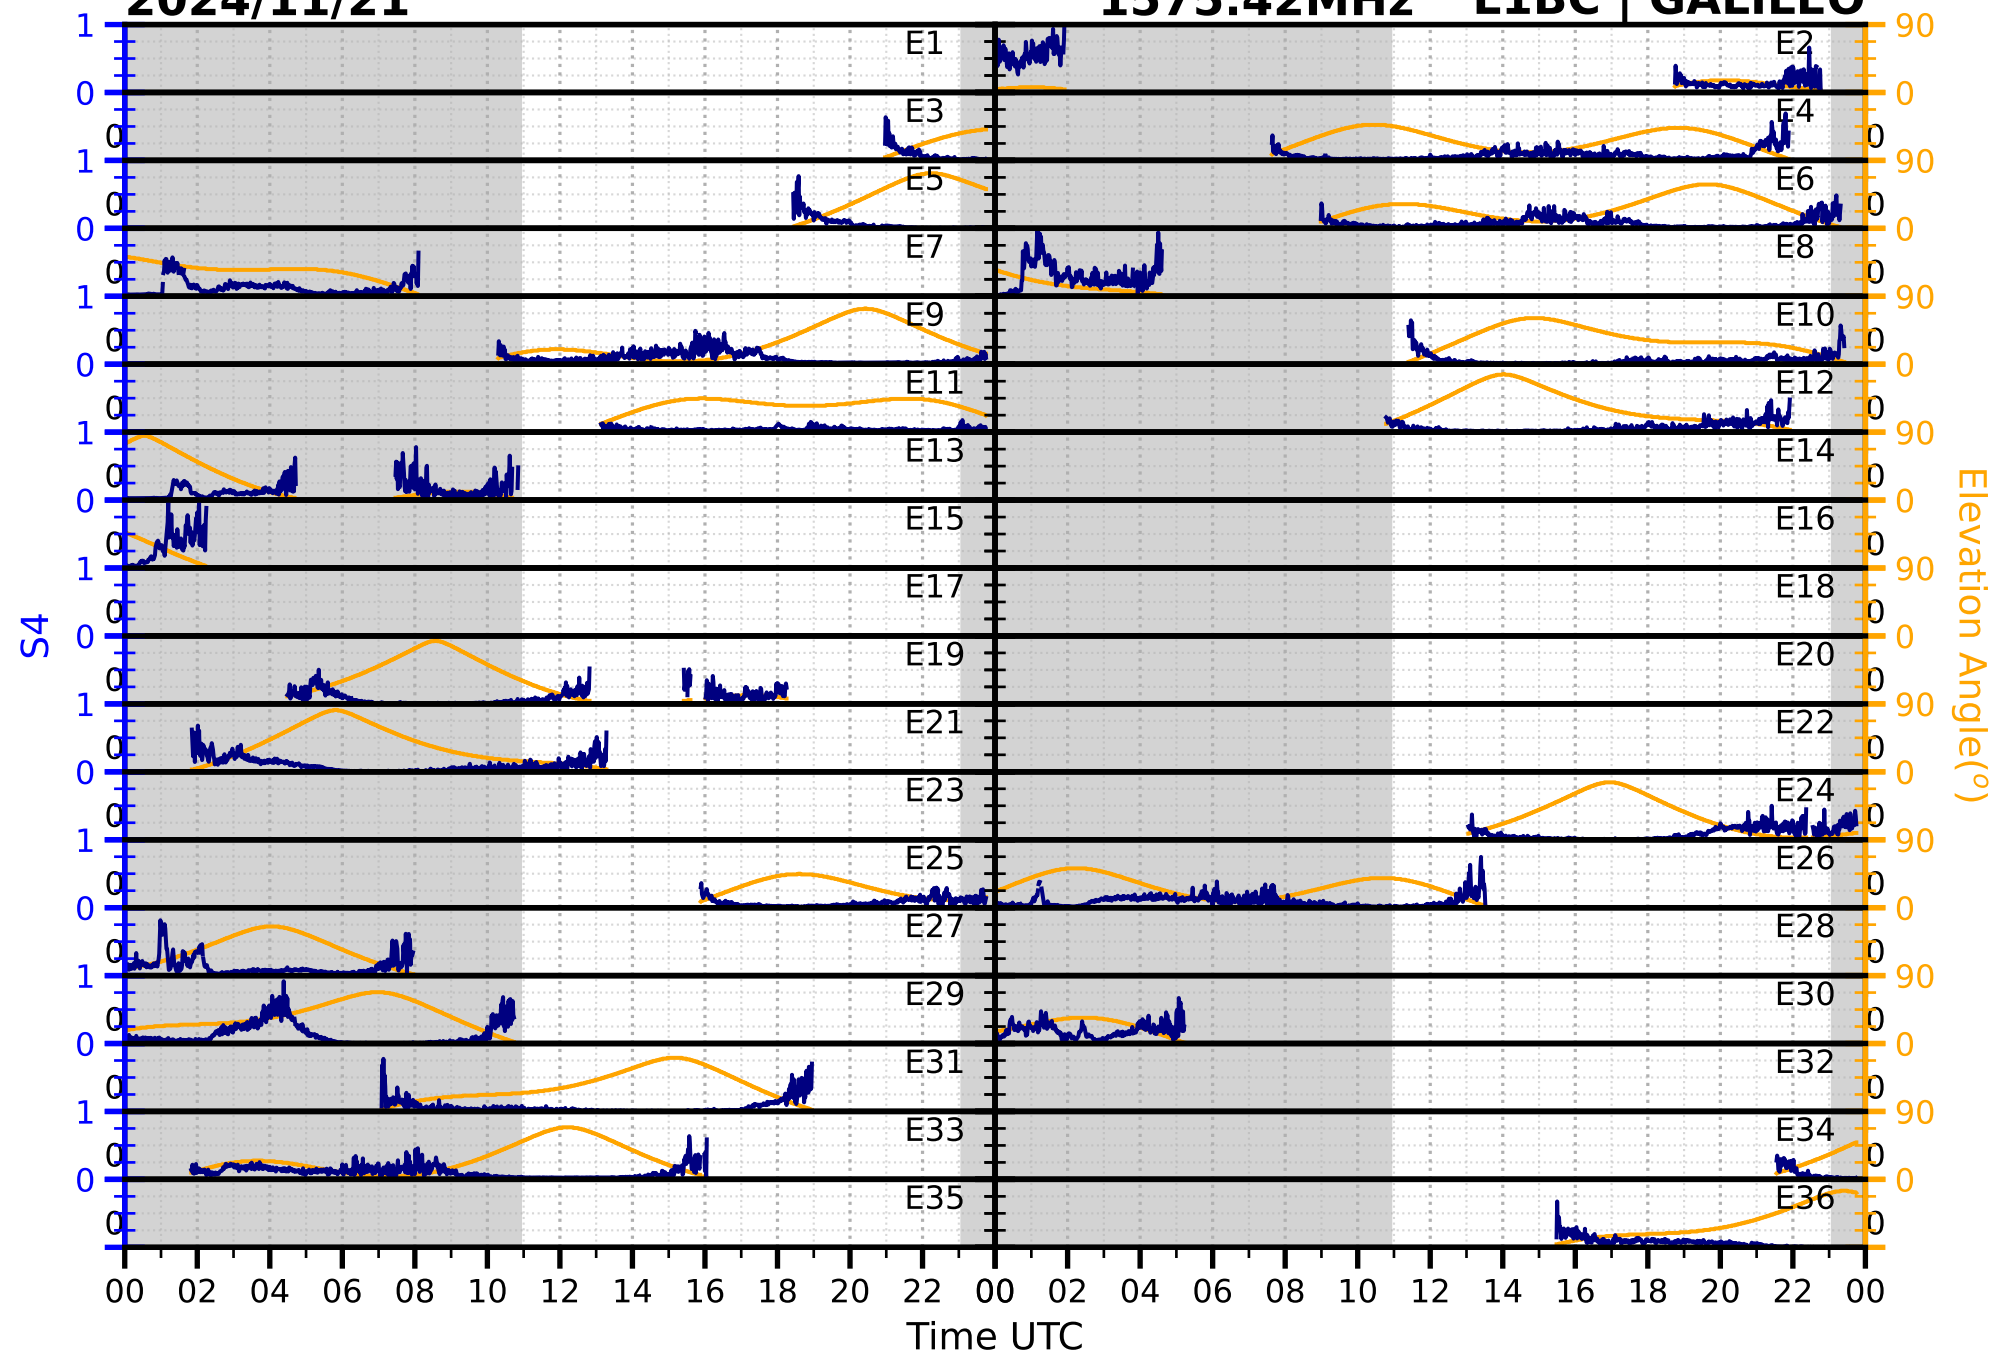

2024/11/21

S4

1575.42MHz

L1CA | GPS

2024/11/21

S4 1575.42MHz L1BC | GALILEO

2024/11/21

S4

1602MHz

L1CA | GLONASS