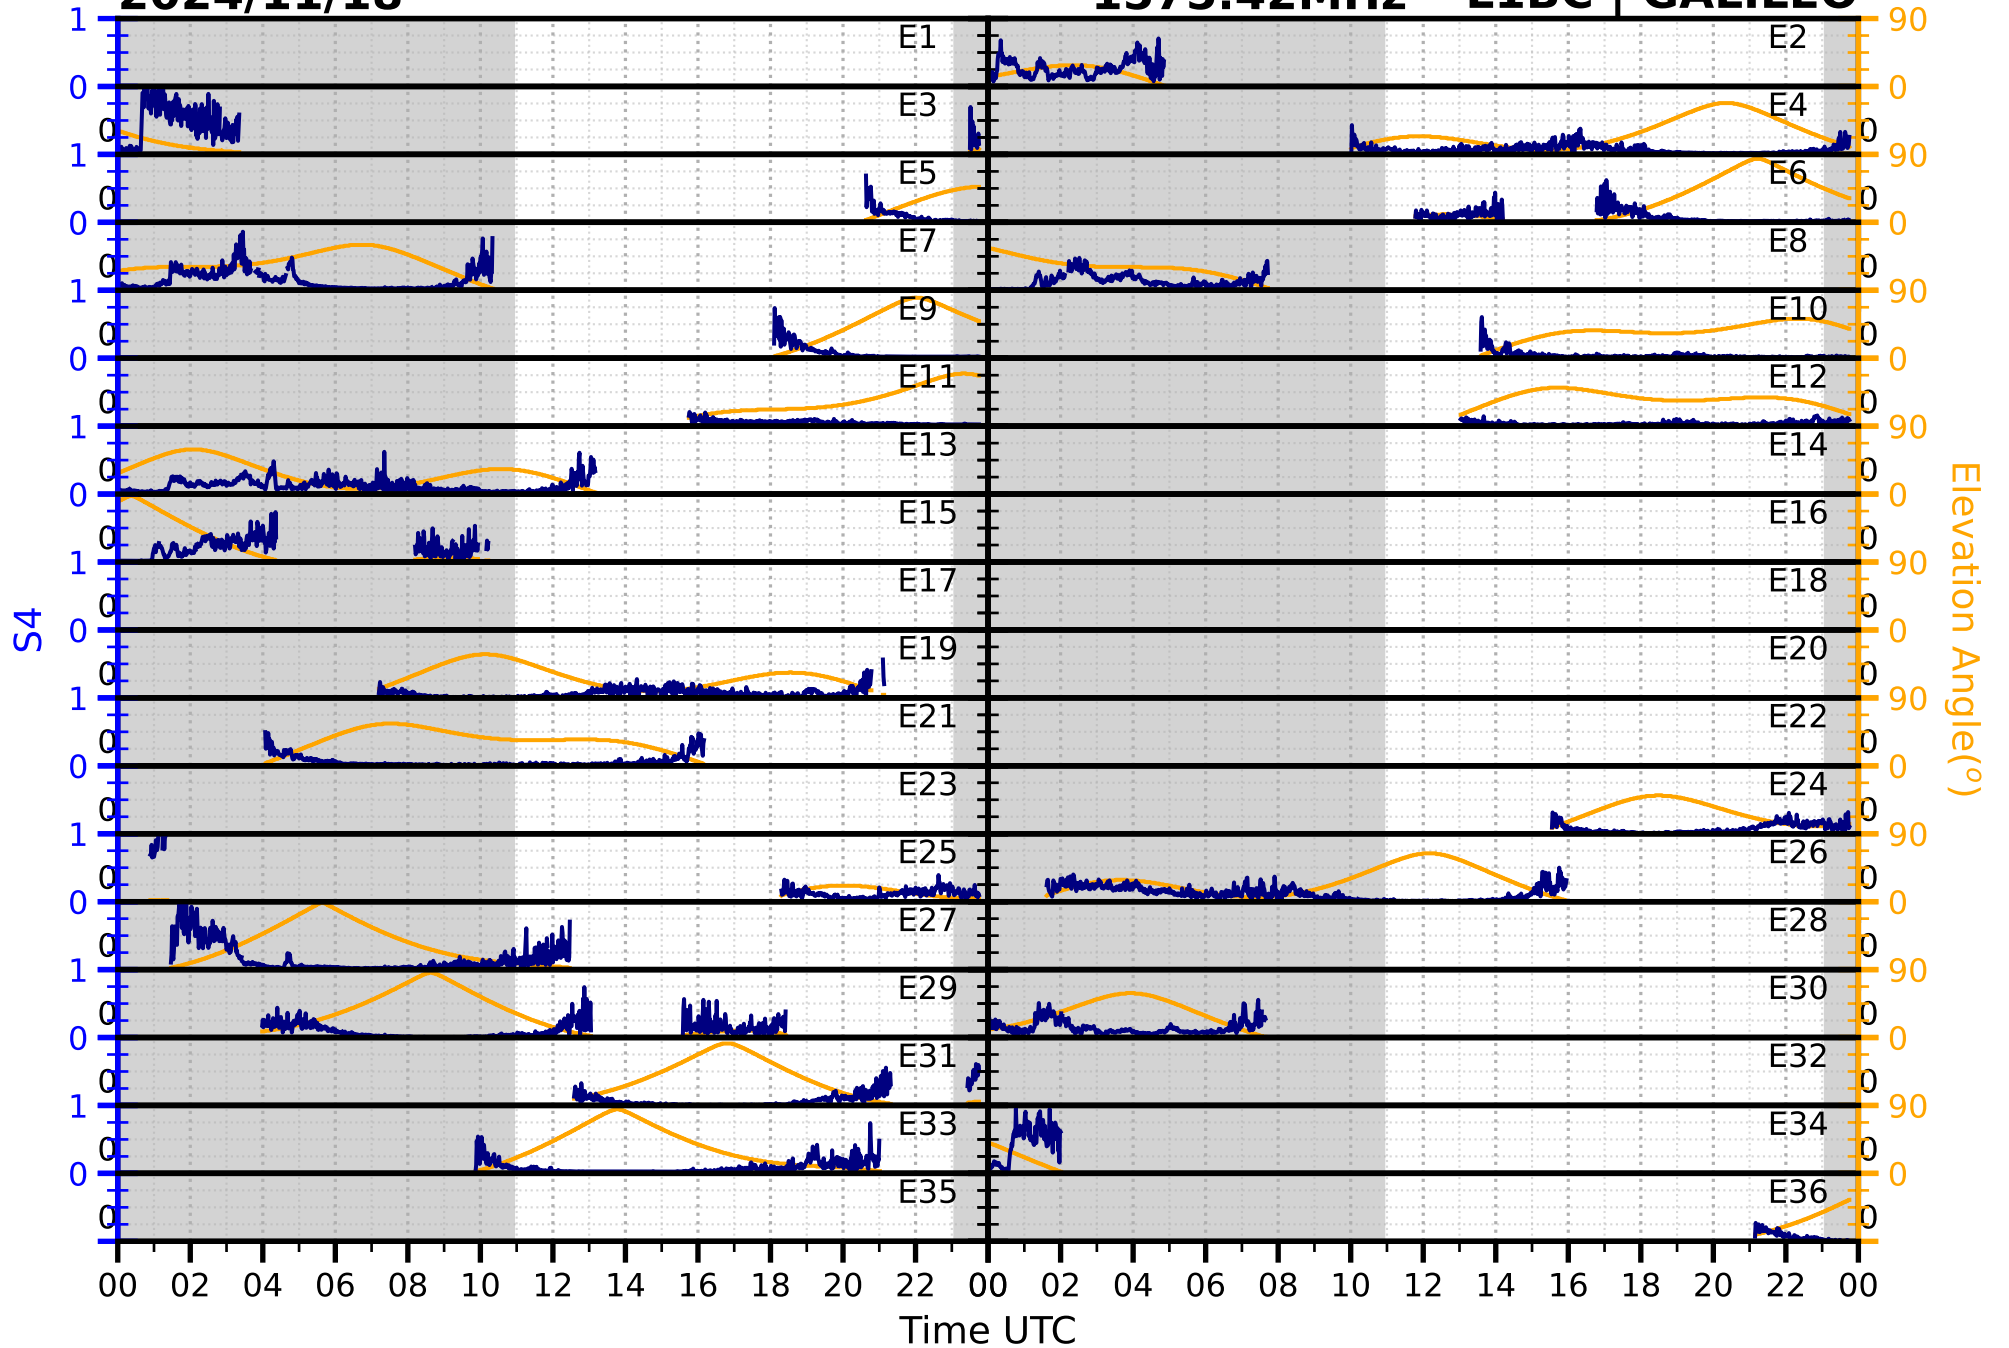

2024/11/18

S4

1575.42MHz

L1CA | GPS

2024/11/18

S4

1575.42MHz

L1BC | GALILEO

2024/11/18

S4

1602MHz

L1CA | GLONASS