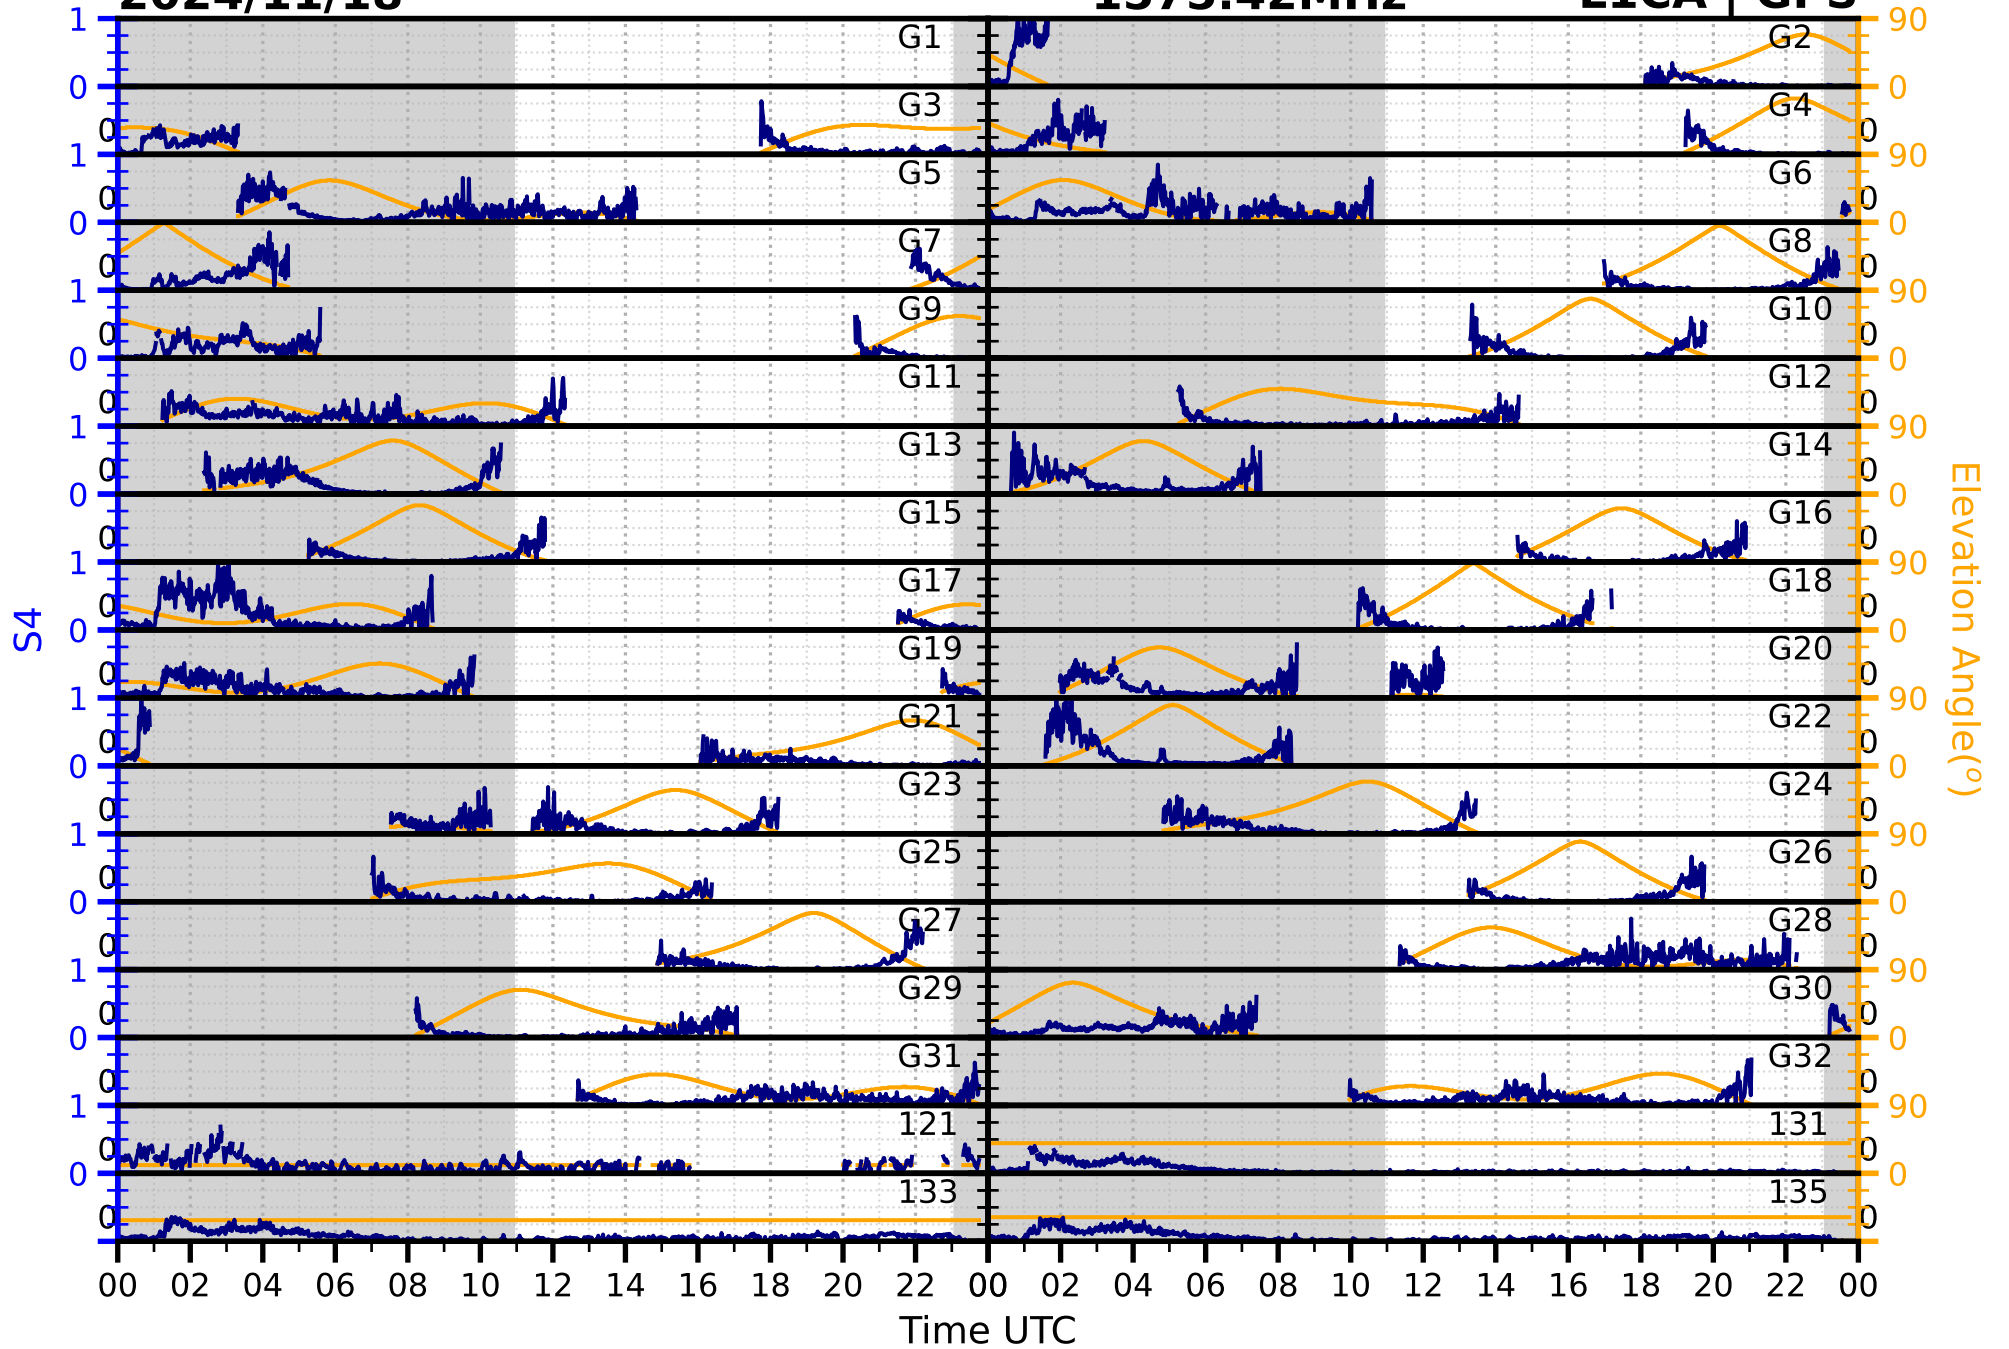

2024/11/18

S4

1575.42MHz

L1CA | GPS

2024/11/18

S4

1575.42MHz

L1BC | GALILEO

2024/11/18

S4

1602MHz

L1CA | GLONASS