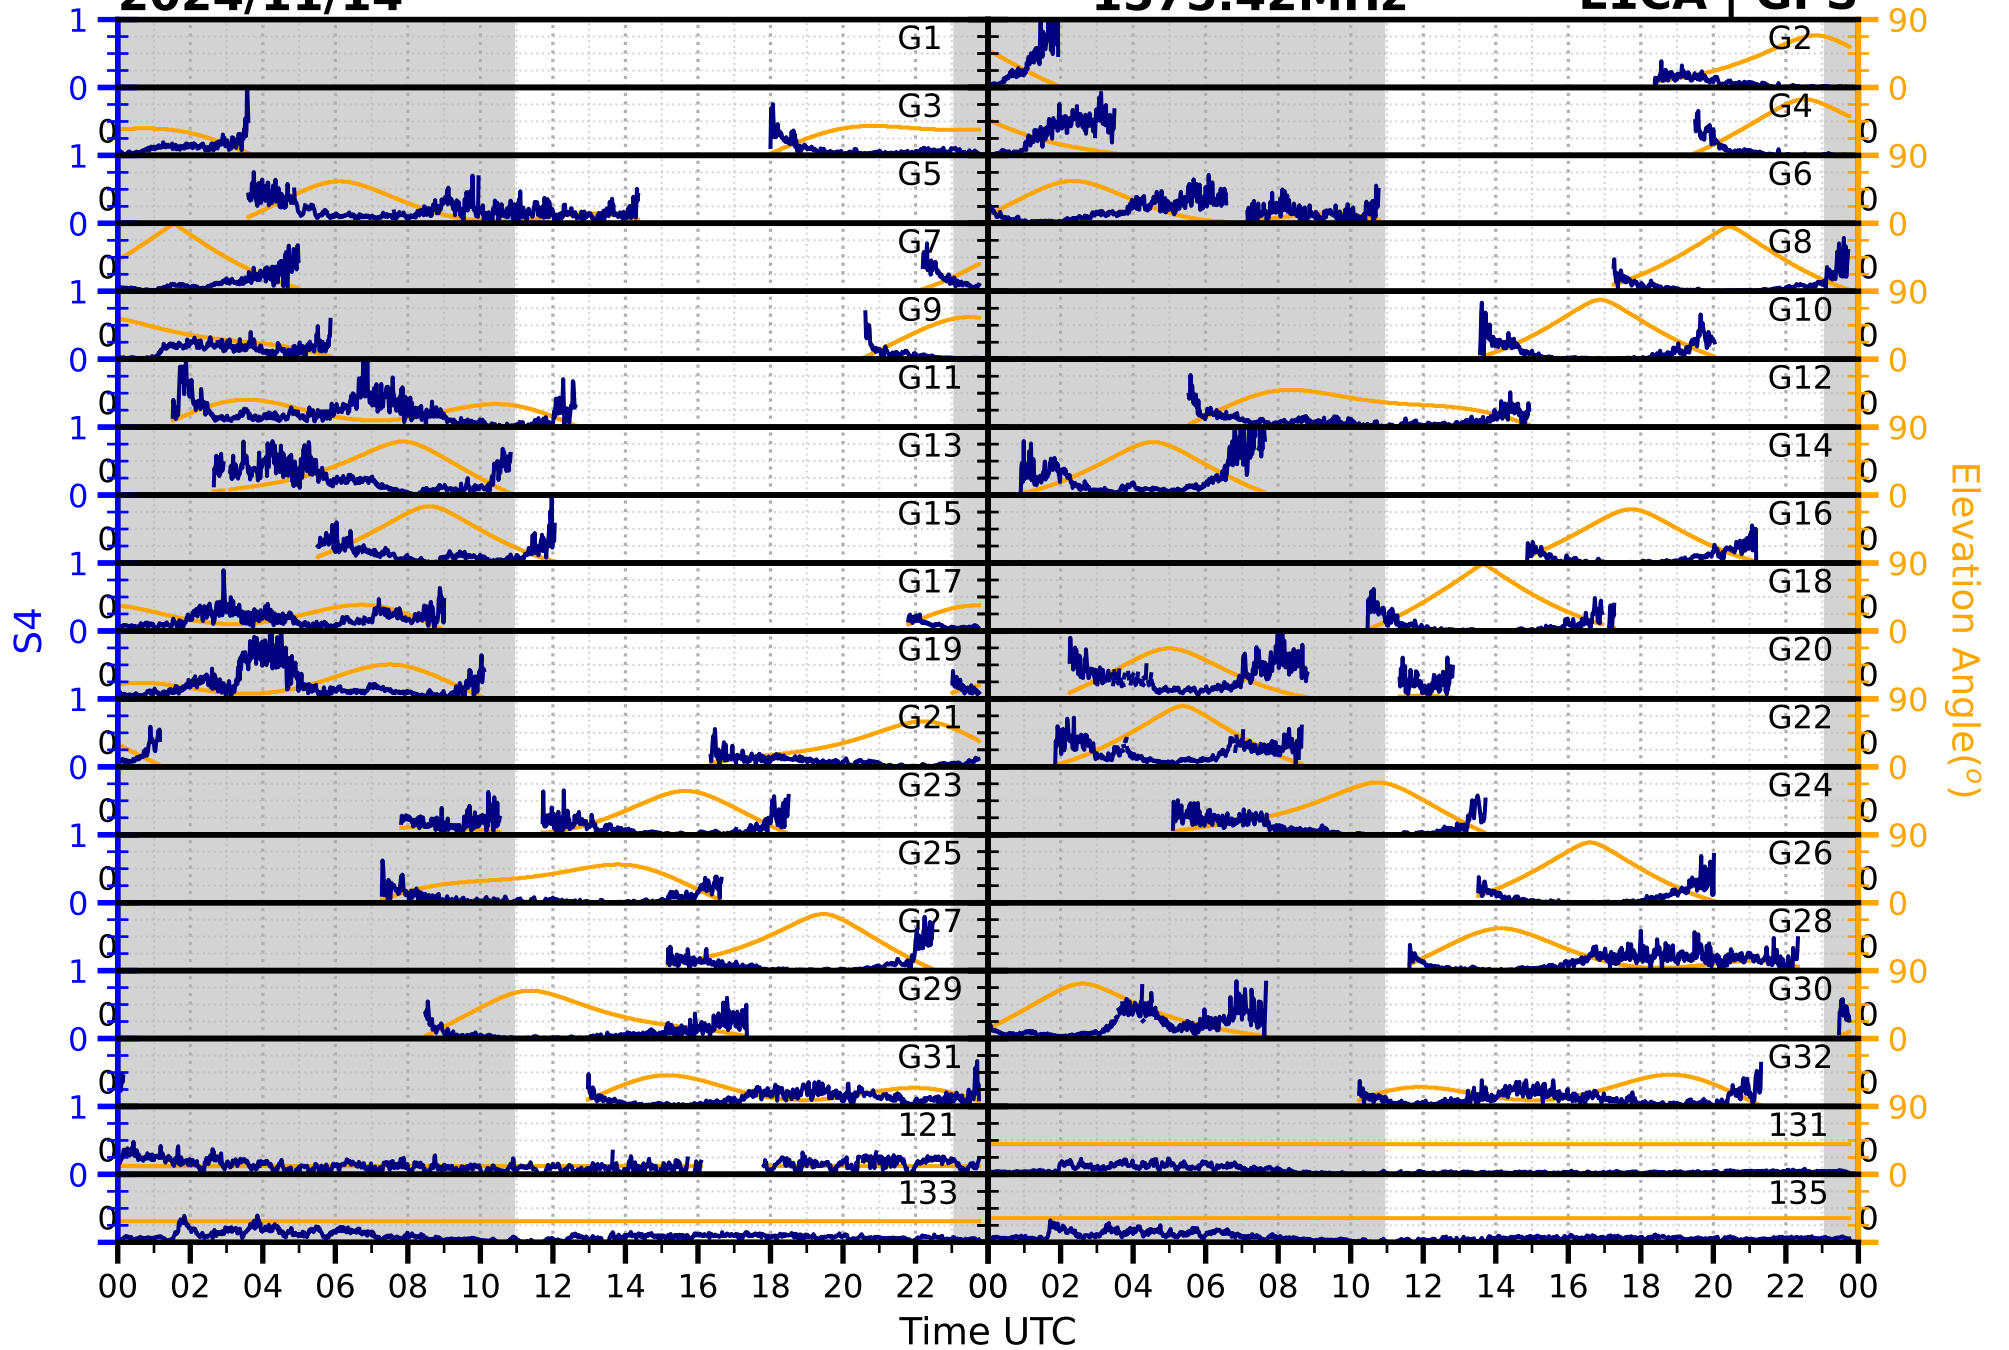

2024/11/14

S4

1575.42MHz

L1CA | GPS

2024/11/14

S4

1575.42MHz

L1BC | GALILEO

2024/11/14

S4

1602MHz

L1CA | GLONASS