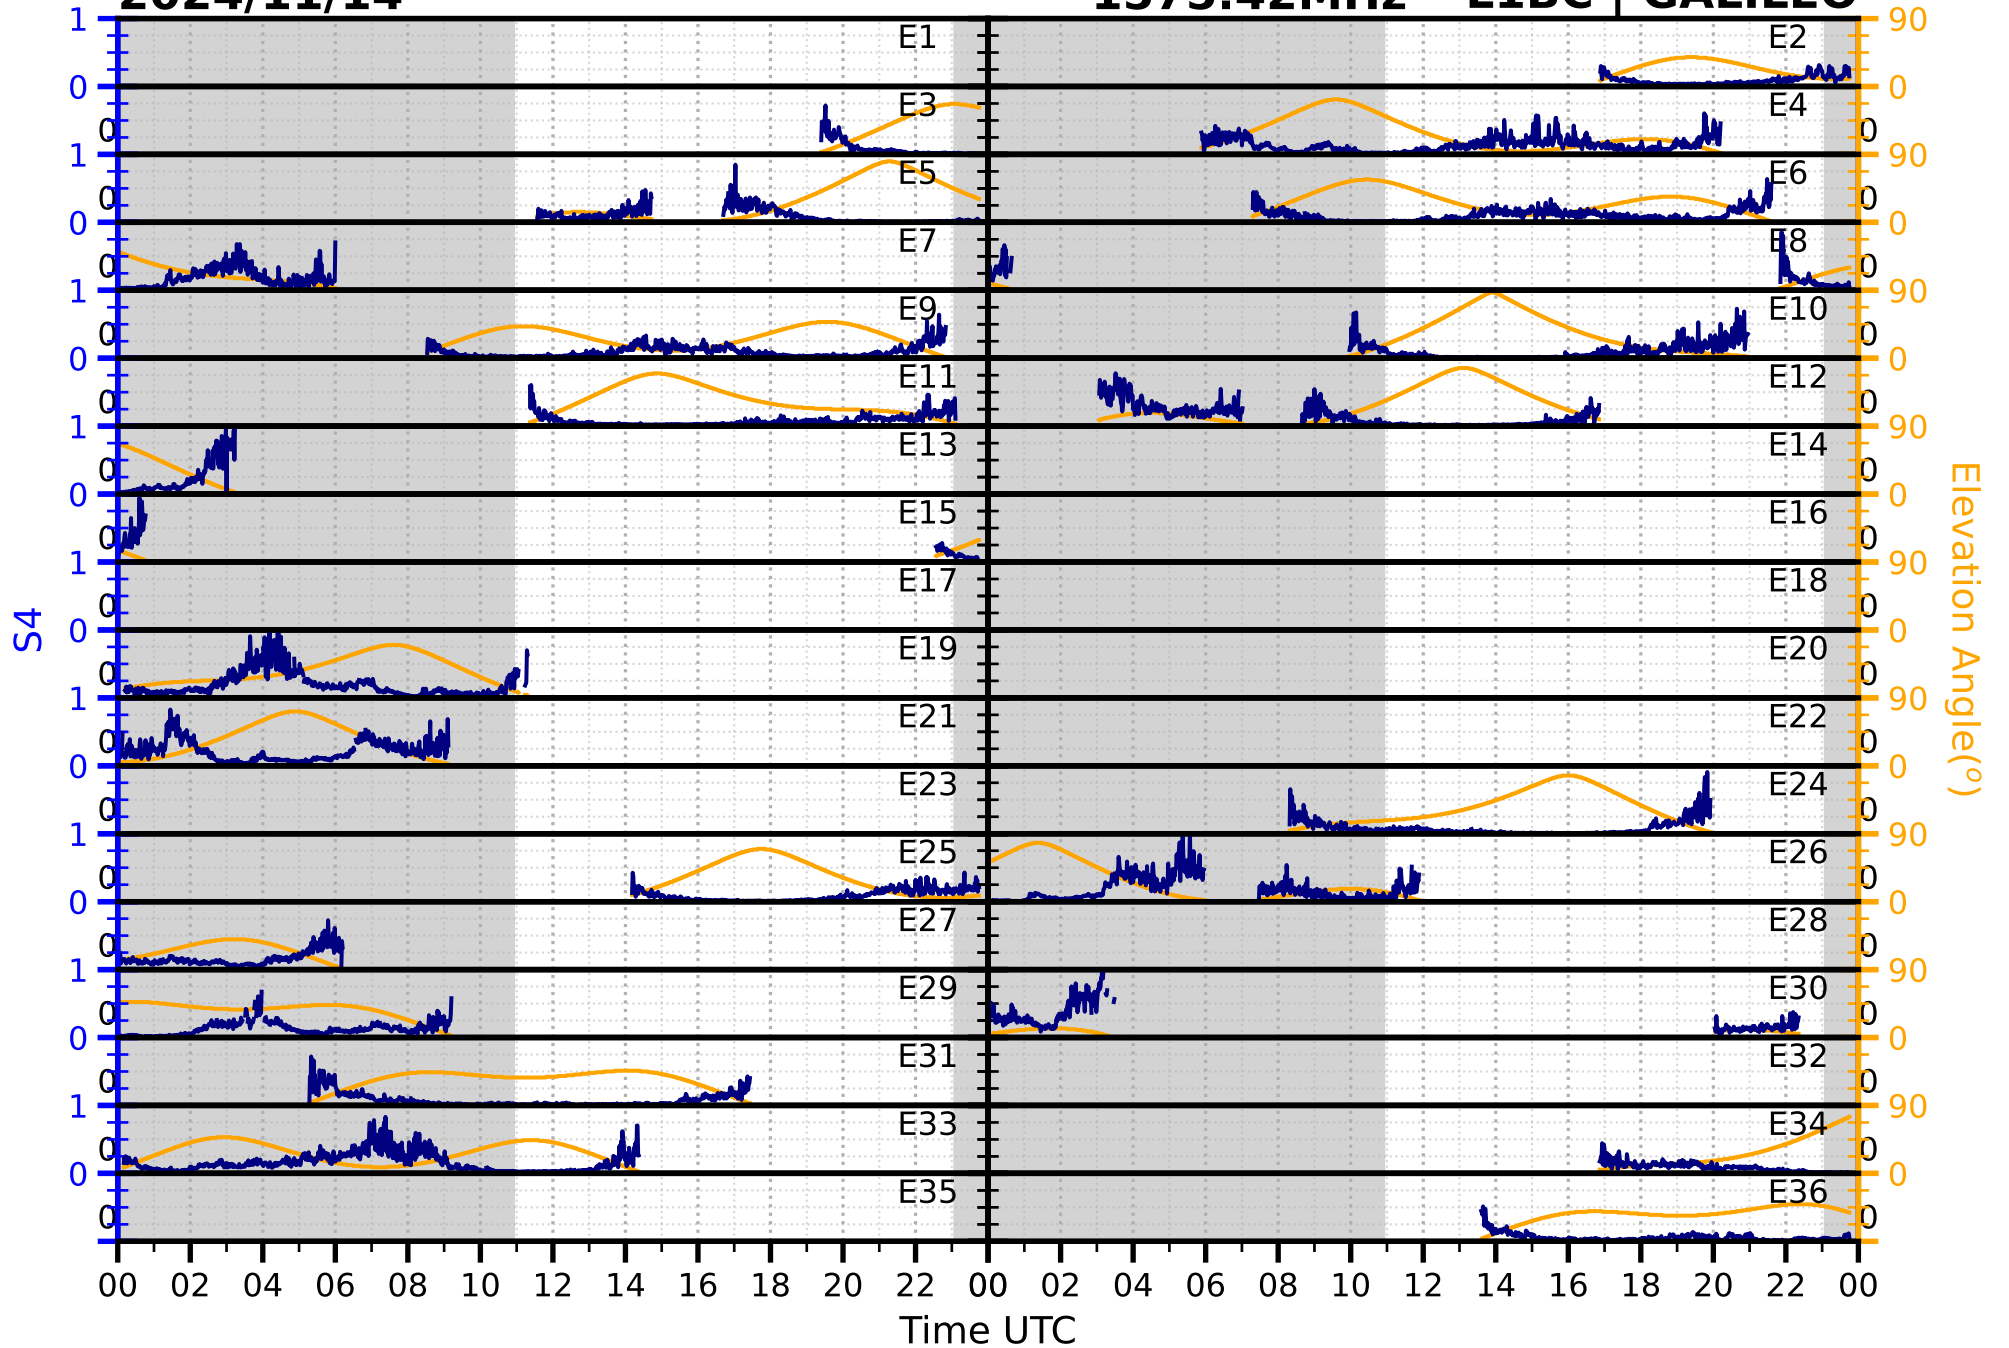

2024/11/14

S4

1575.42MHz

L1CA | GPS

2024/11/14

S4

1575.42MHz

L1BC | GALILEO

2024/11/14

S4

1602MHz

L1CA | GLONASS