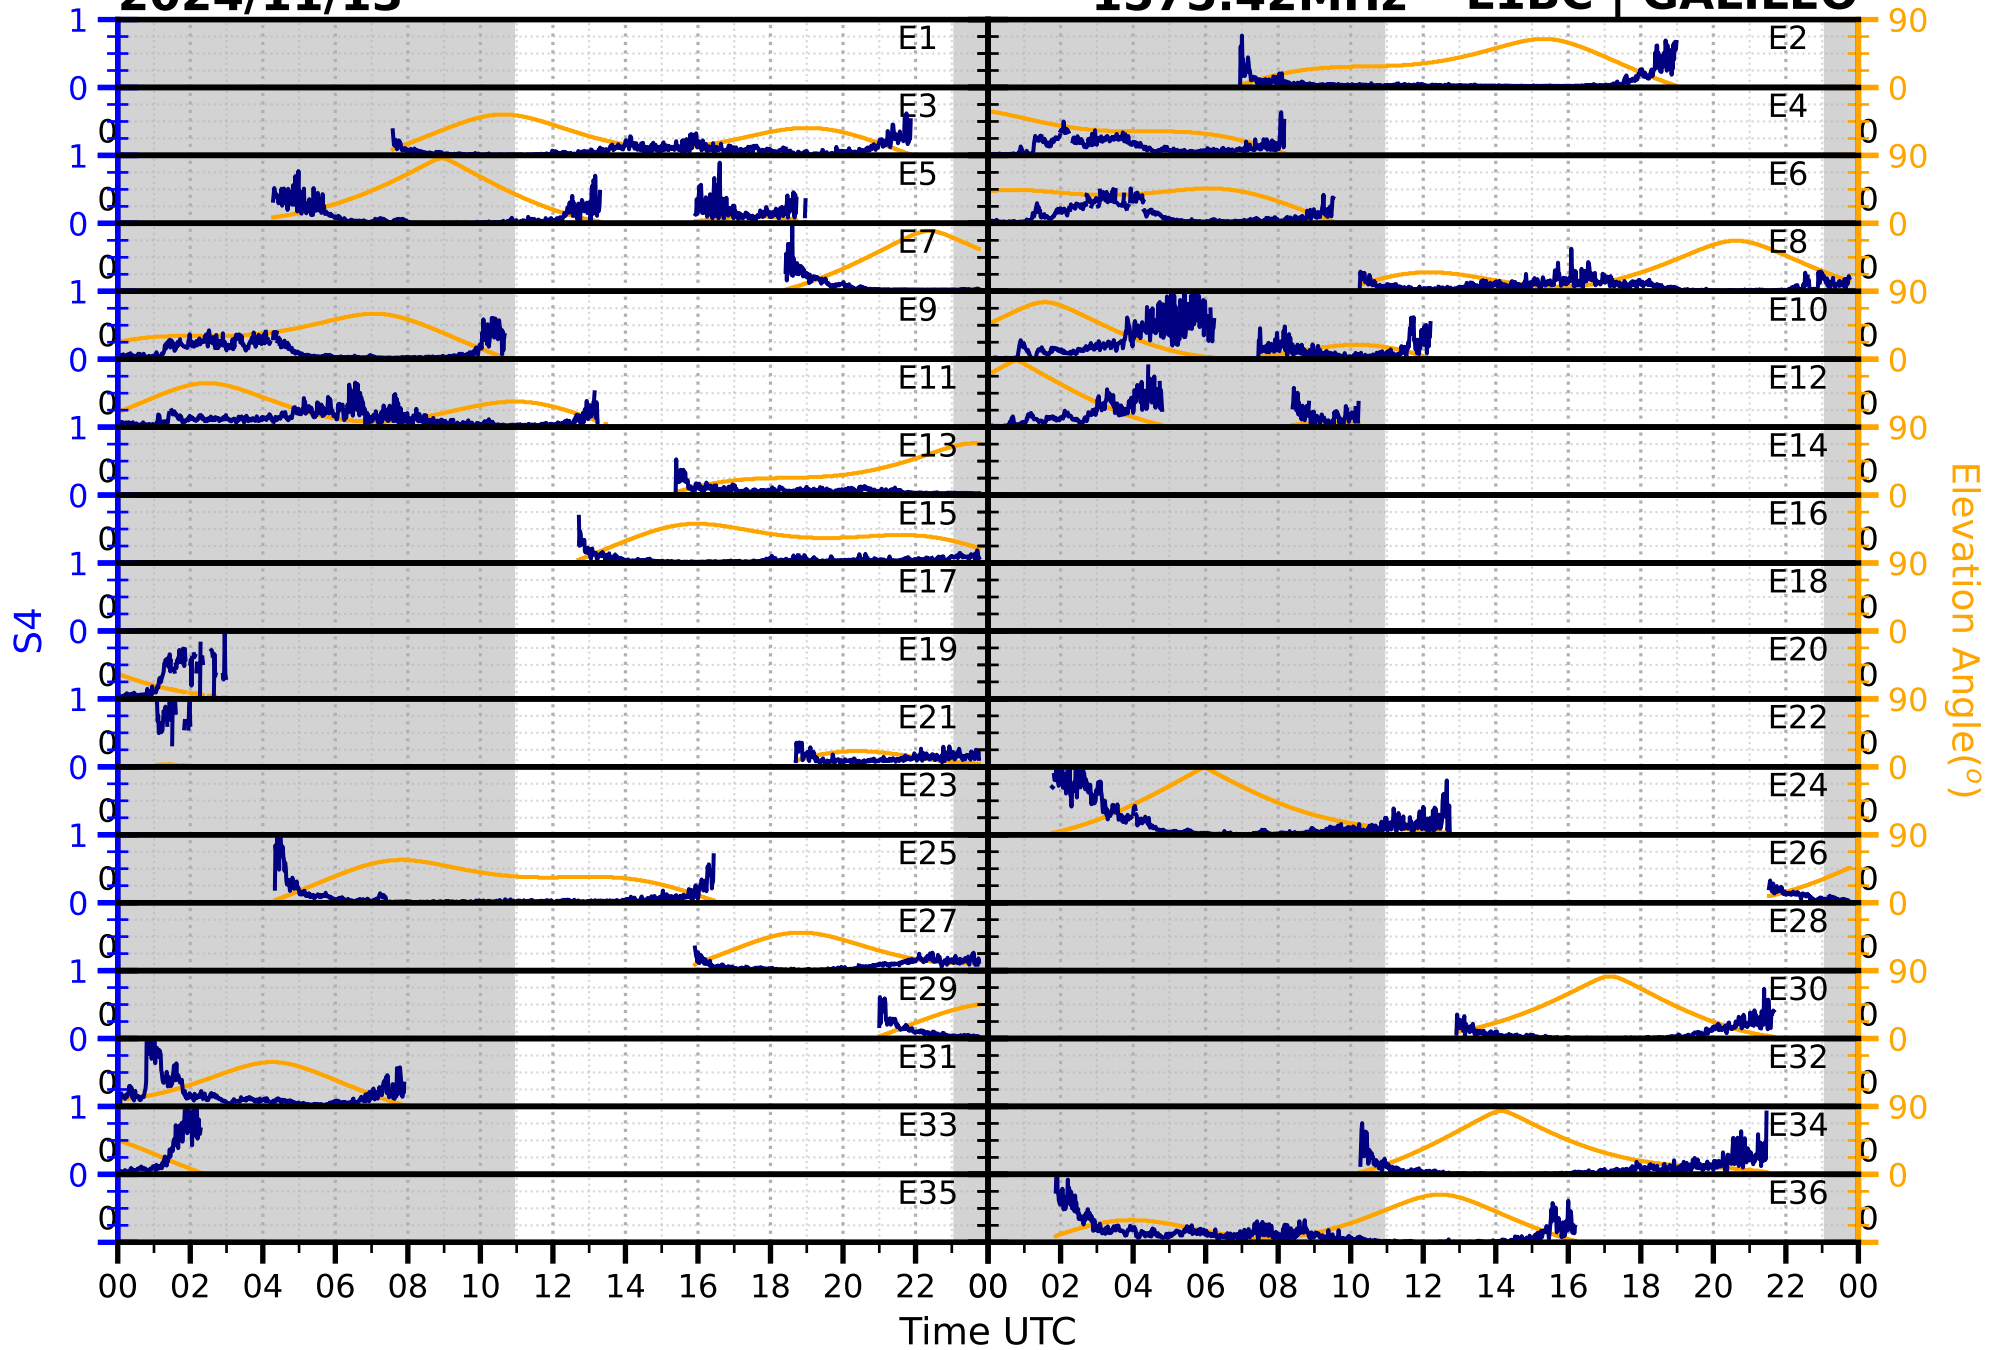

2024/11/13

S4 1575.42MHz

L1CA | GPS

2024/11/13

S4

1575.42MHz

L1BC

GALILEO

2024/11/13

S4

1602MHz

L1CA | GLONASS