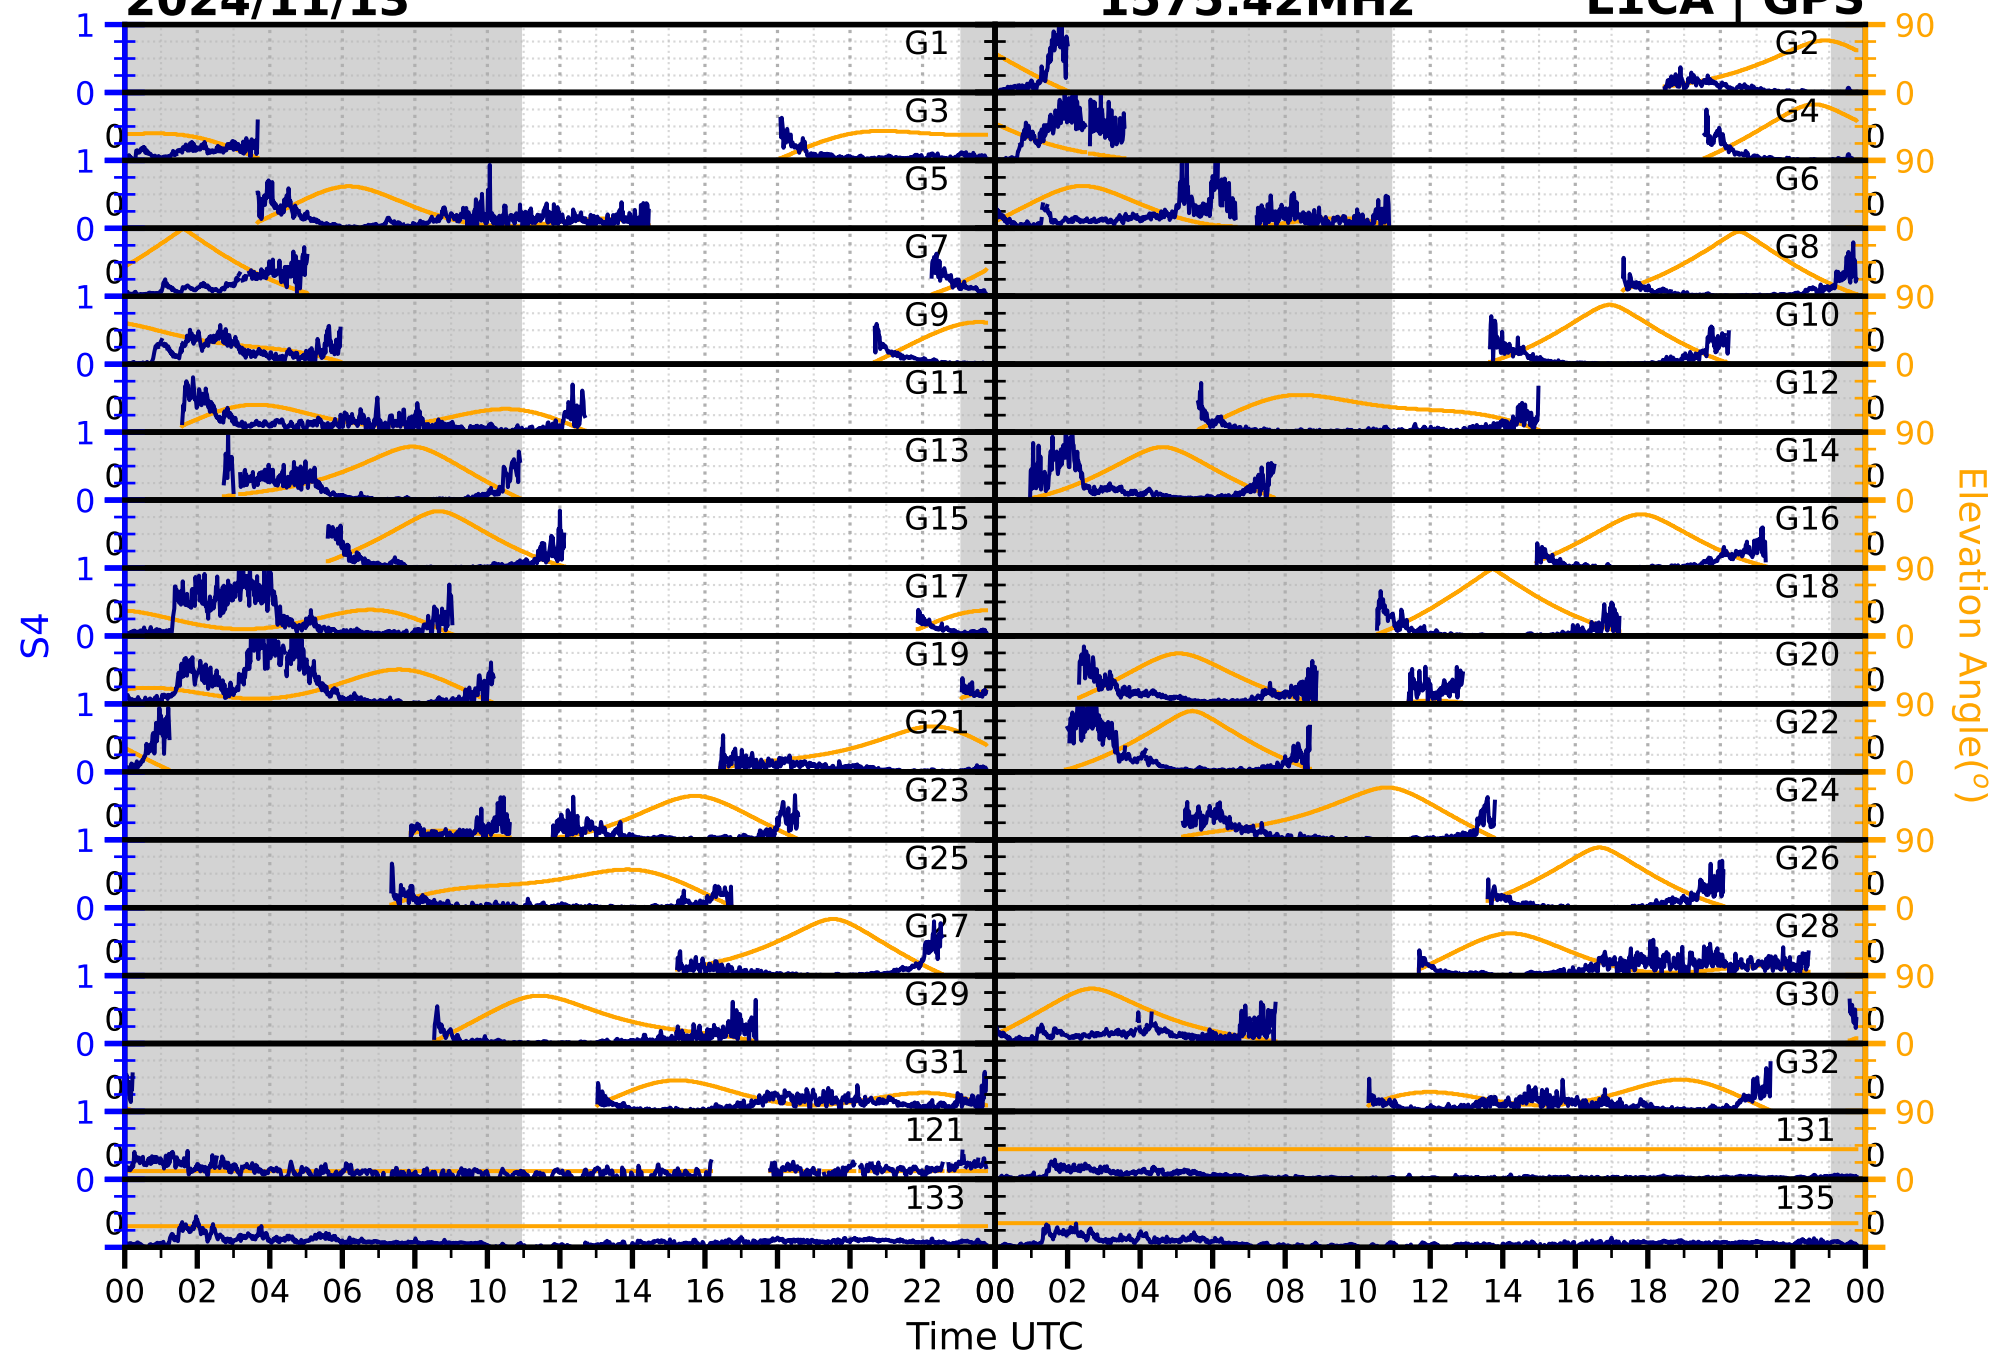

2024/11/13

S4 1575.42MHz

L1CA | GPS

2024/11/13

S4

1575.42MHz

L1BC

GALILEO

2024/11/13

S4

1602MHz

L1CA | GLONASS