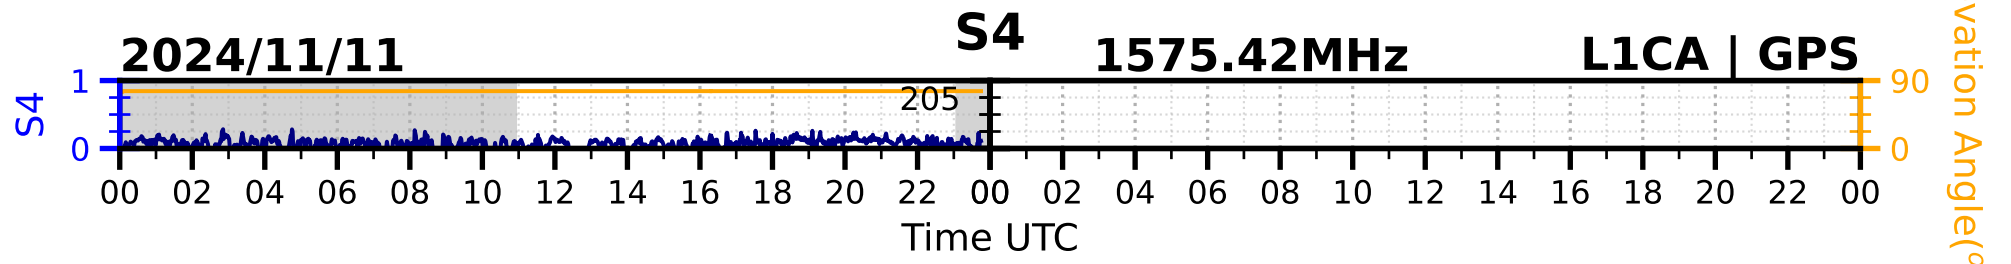

2024/11/11

S4

1575.42MHz

L1CA | GPS

2024/11/11

S4

1575.42MHz

L1BC | GALILEO

2024/11/11

S4

1602MHz

L1CA | GLONASS