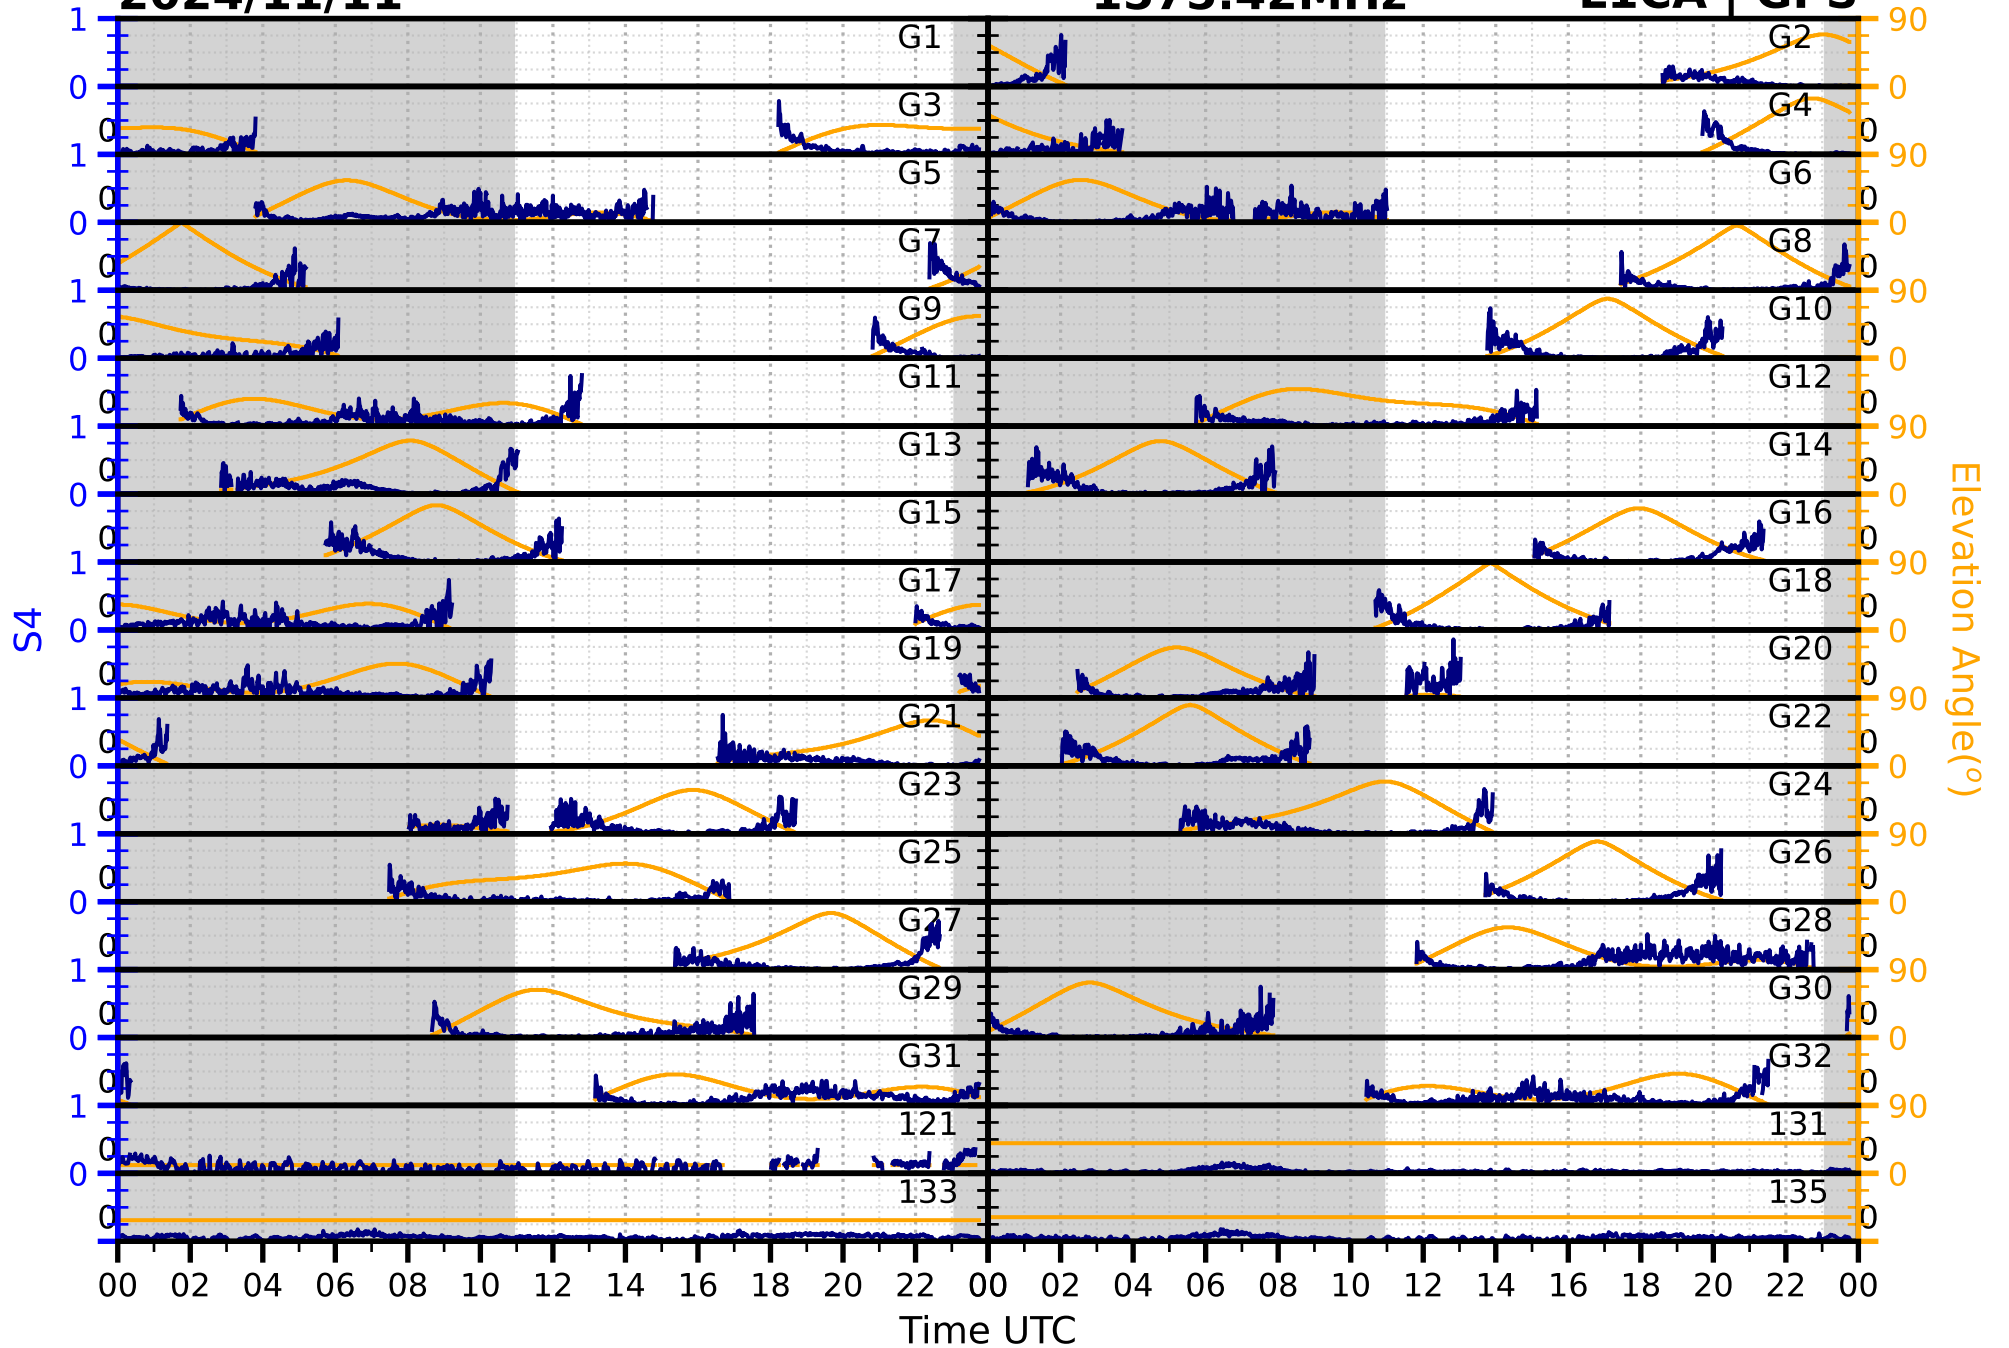

2024/11/11

S4

1575.42MHz

L1CA | GPS

2024/11/11

S4

1575.42MHz

L1BC | GALILEO

2024/11/11

S4

1602MHz

L1CA | GLONASS