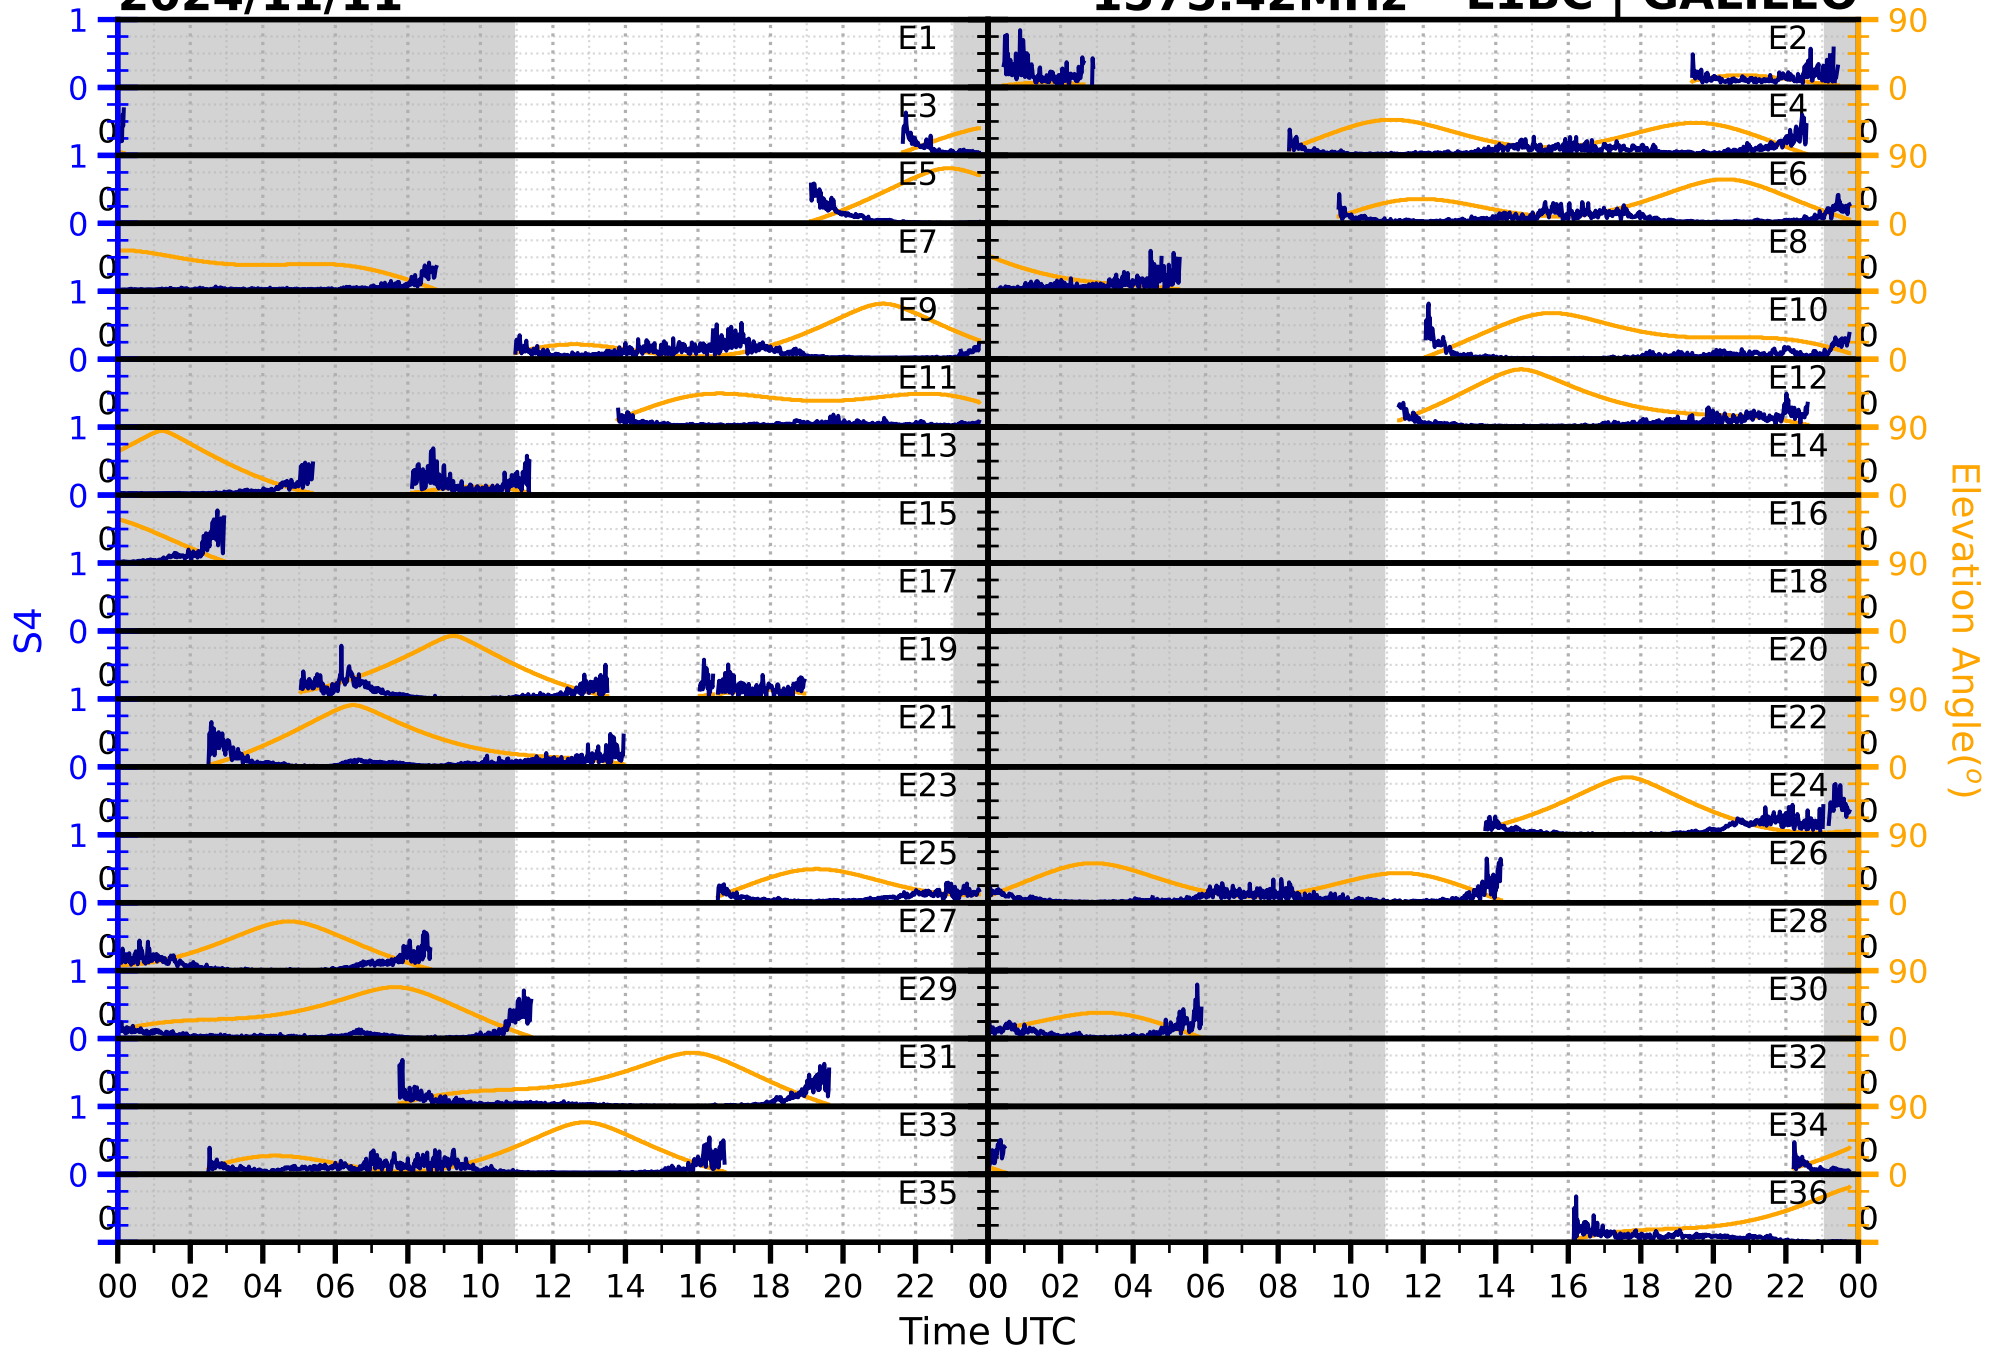

2024/11/11

S4

1575.42MHz

L1CA | GPS

2024/11/11

S4

1575.42MHz

L1BC | GALILEO

2024/11/11

S4

1602MHz

L1CA | GLONASS