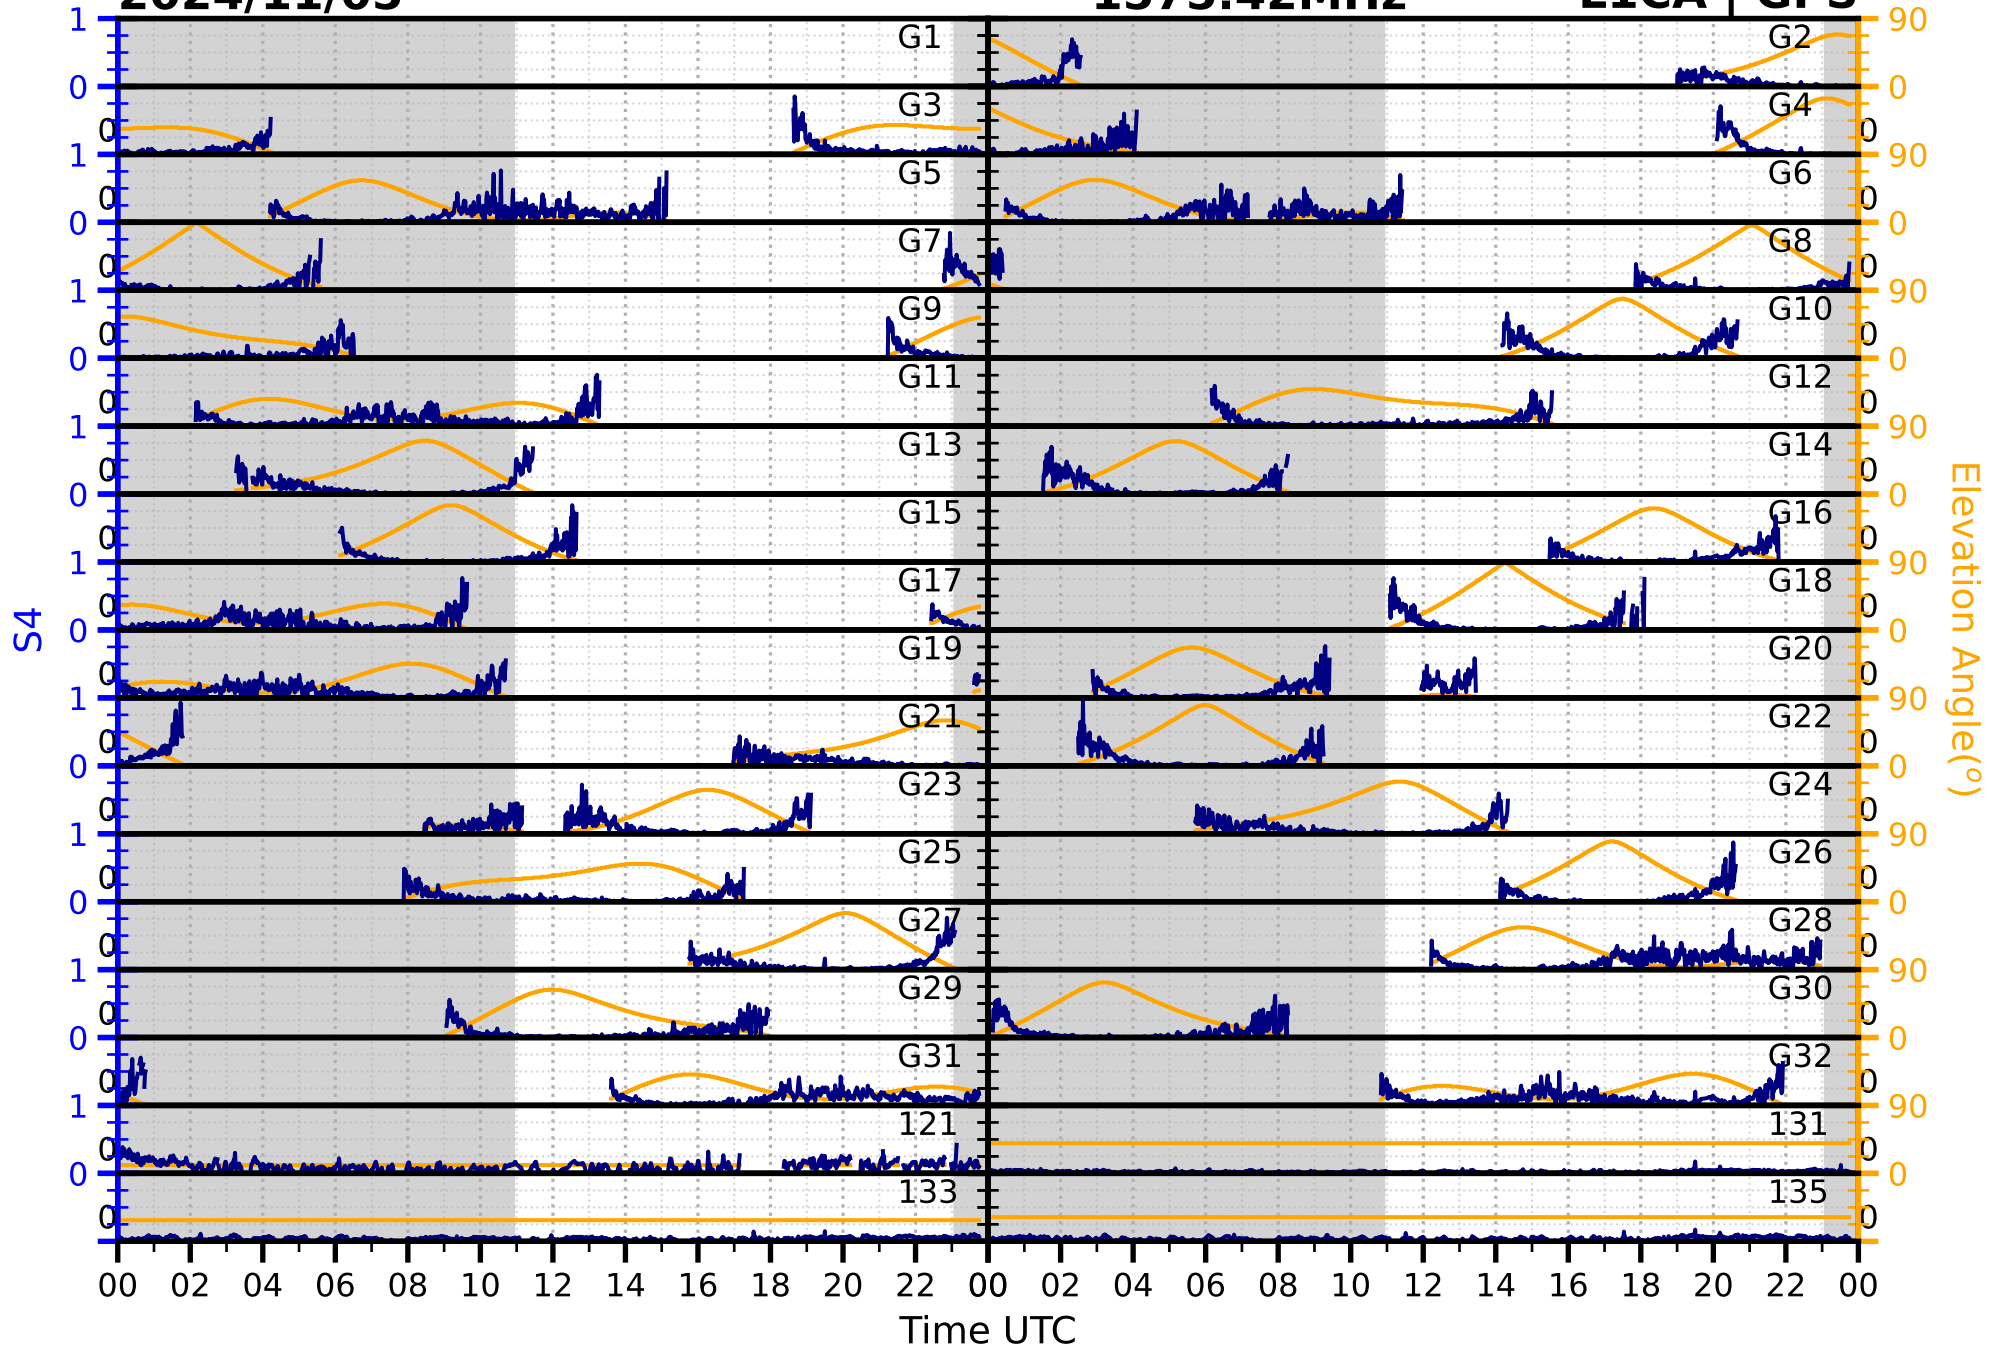

2024/11/05

S4

1575.42MHz

L1CA | GPS

2024/11/05

S4

1575.42MHz

L1BC | GALILEO

2024/11/05

S4

1602MHz

L1CA | GLONASS