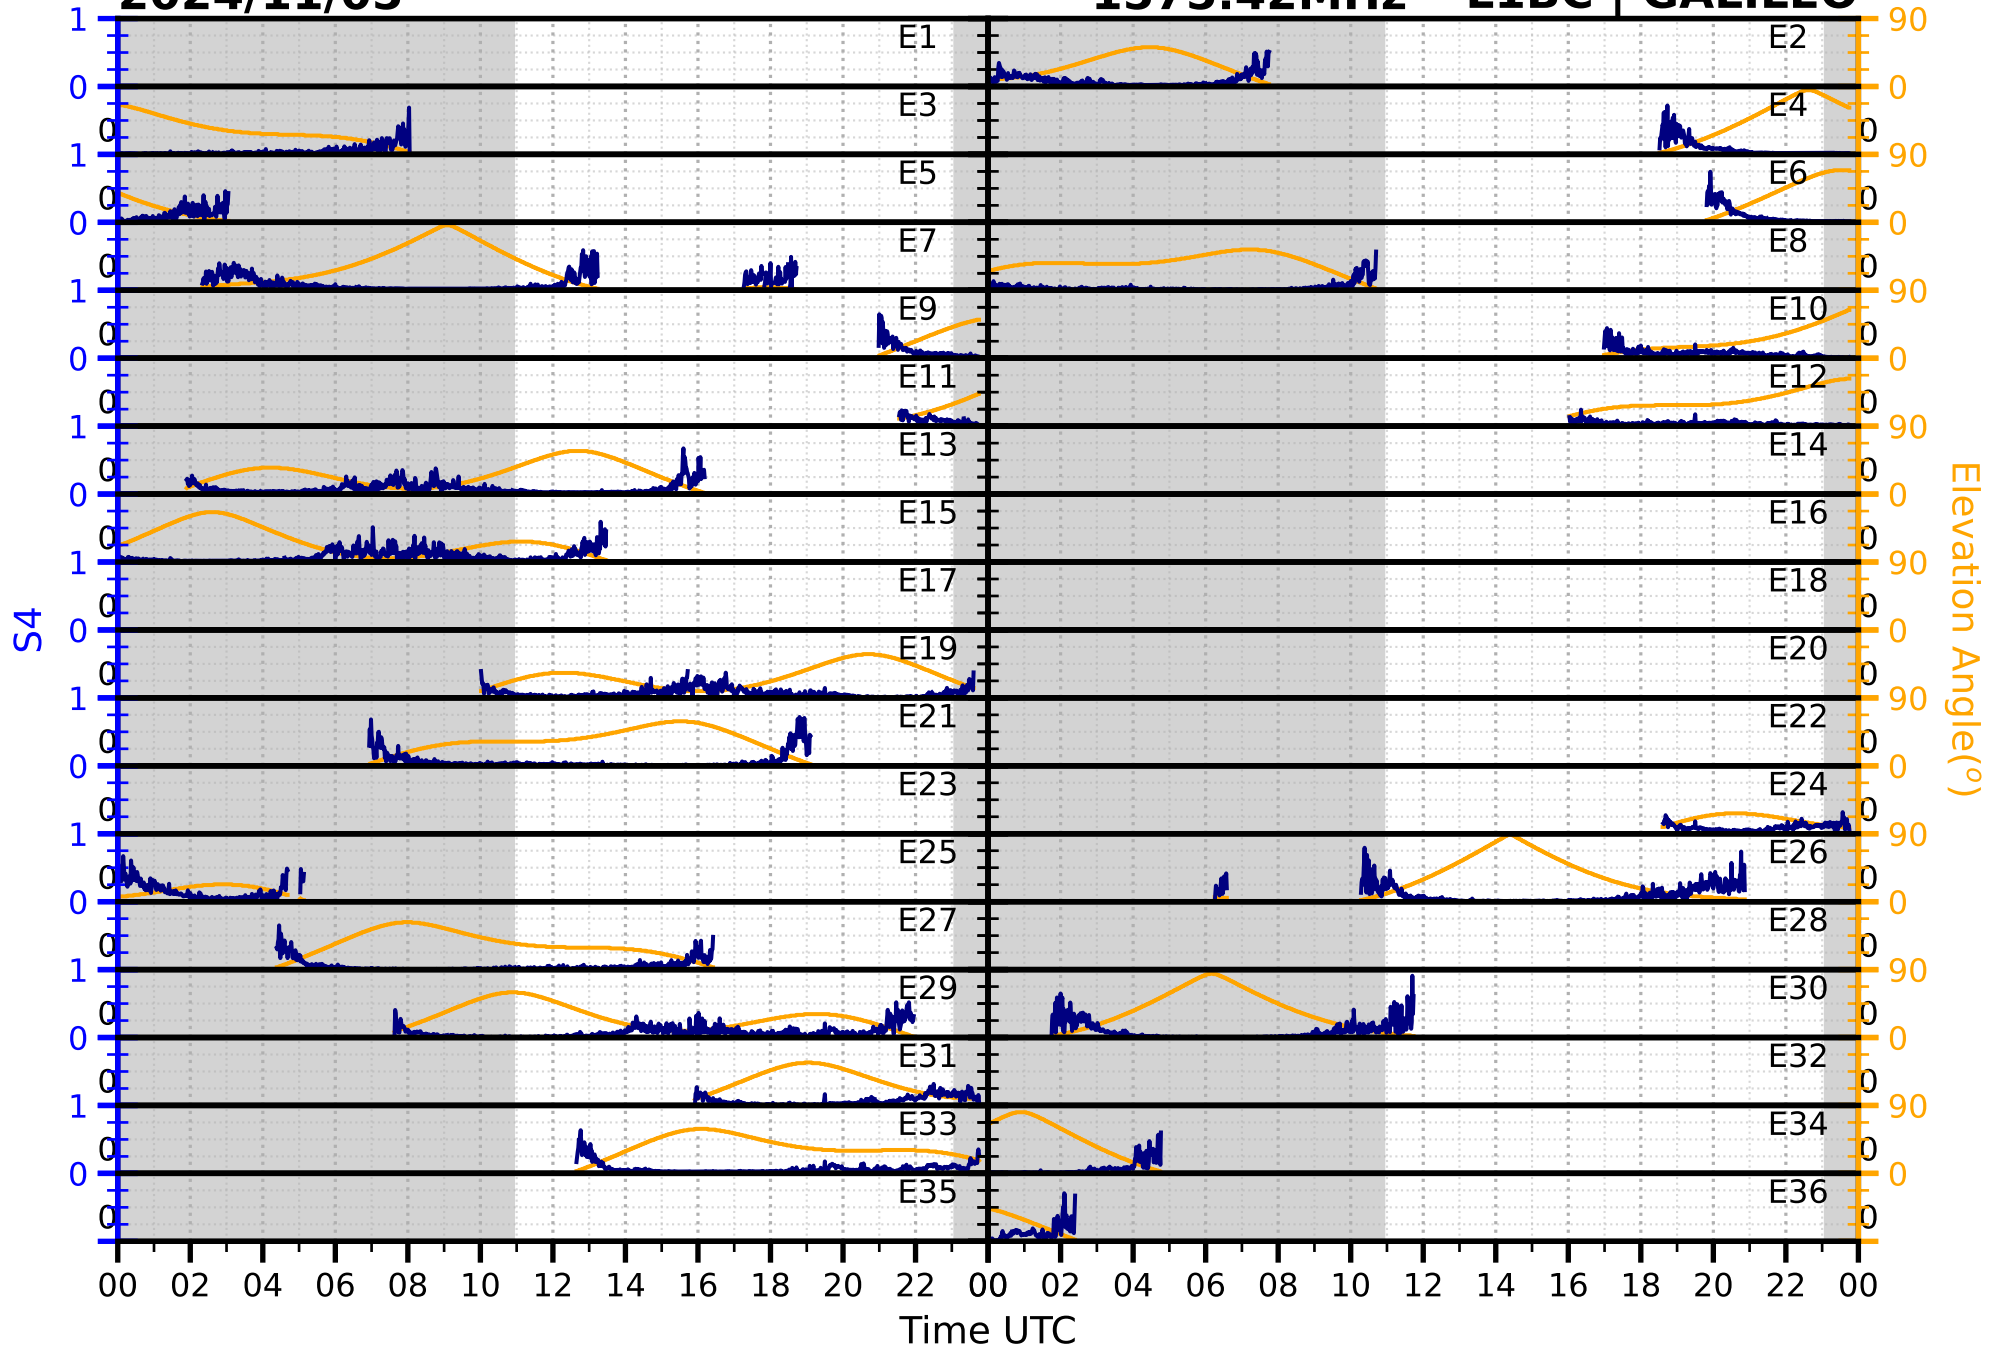

2024/11/05

S4

1575.42MHz

L1CA | GPS

2024/11/05

S4

1575.42MHz

L1BC | GALILEO

2024/11/05

S4

1602MHz

L1CA | GLONASS