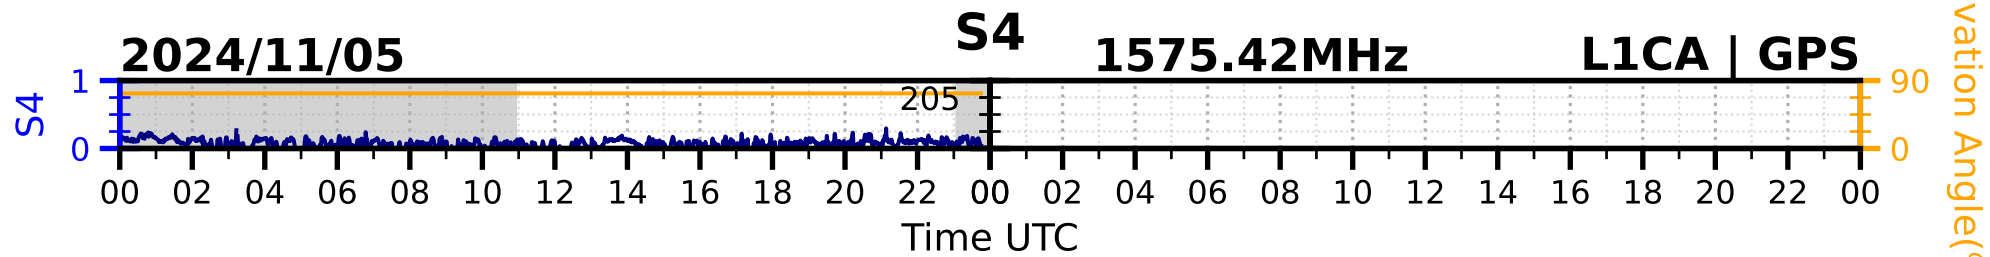

2024/11/05

S4

1575.42MHz

L1CA | GPS

2024/11/05

S4

1575.42MHz

L1BC | GALILEO

2024/11/05

S4

1602MHz

L1CA | GLONASS