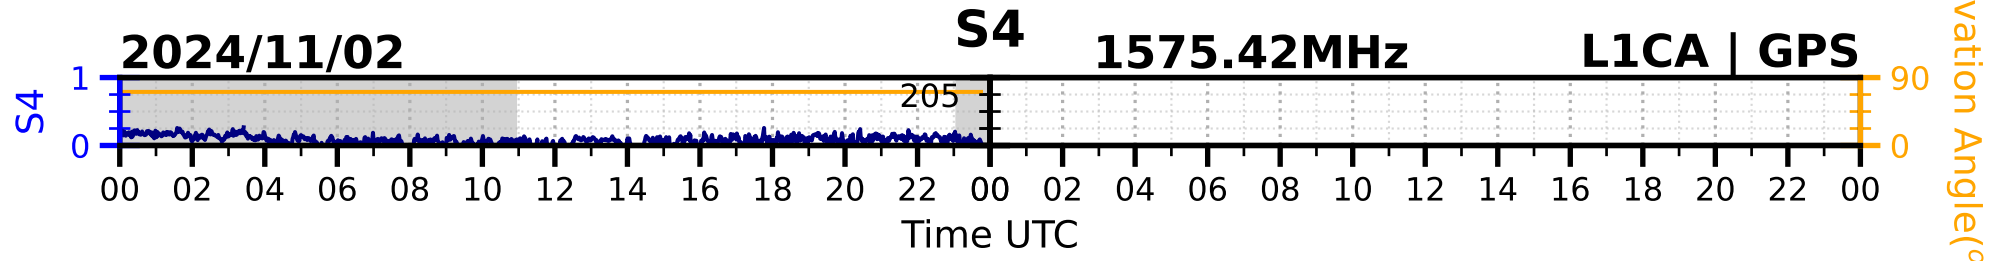

2024/11/02

S4

1575.42MHz

L1CA | GPS

2024/11/02

S4

1575.42MHz

L1BC | GALILEO

2024/11/02

S4

1602MHz

L1CA | GLONASS