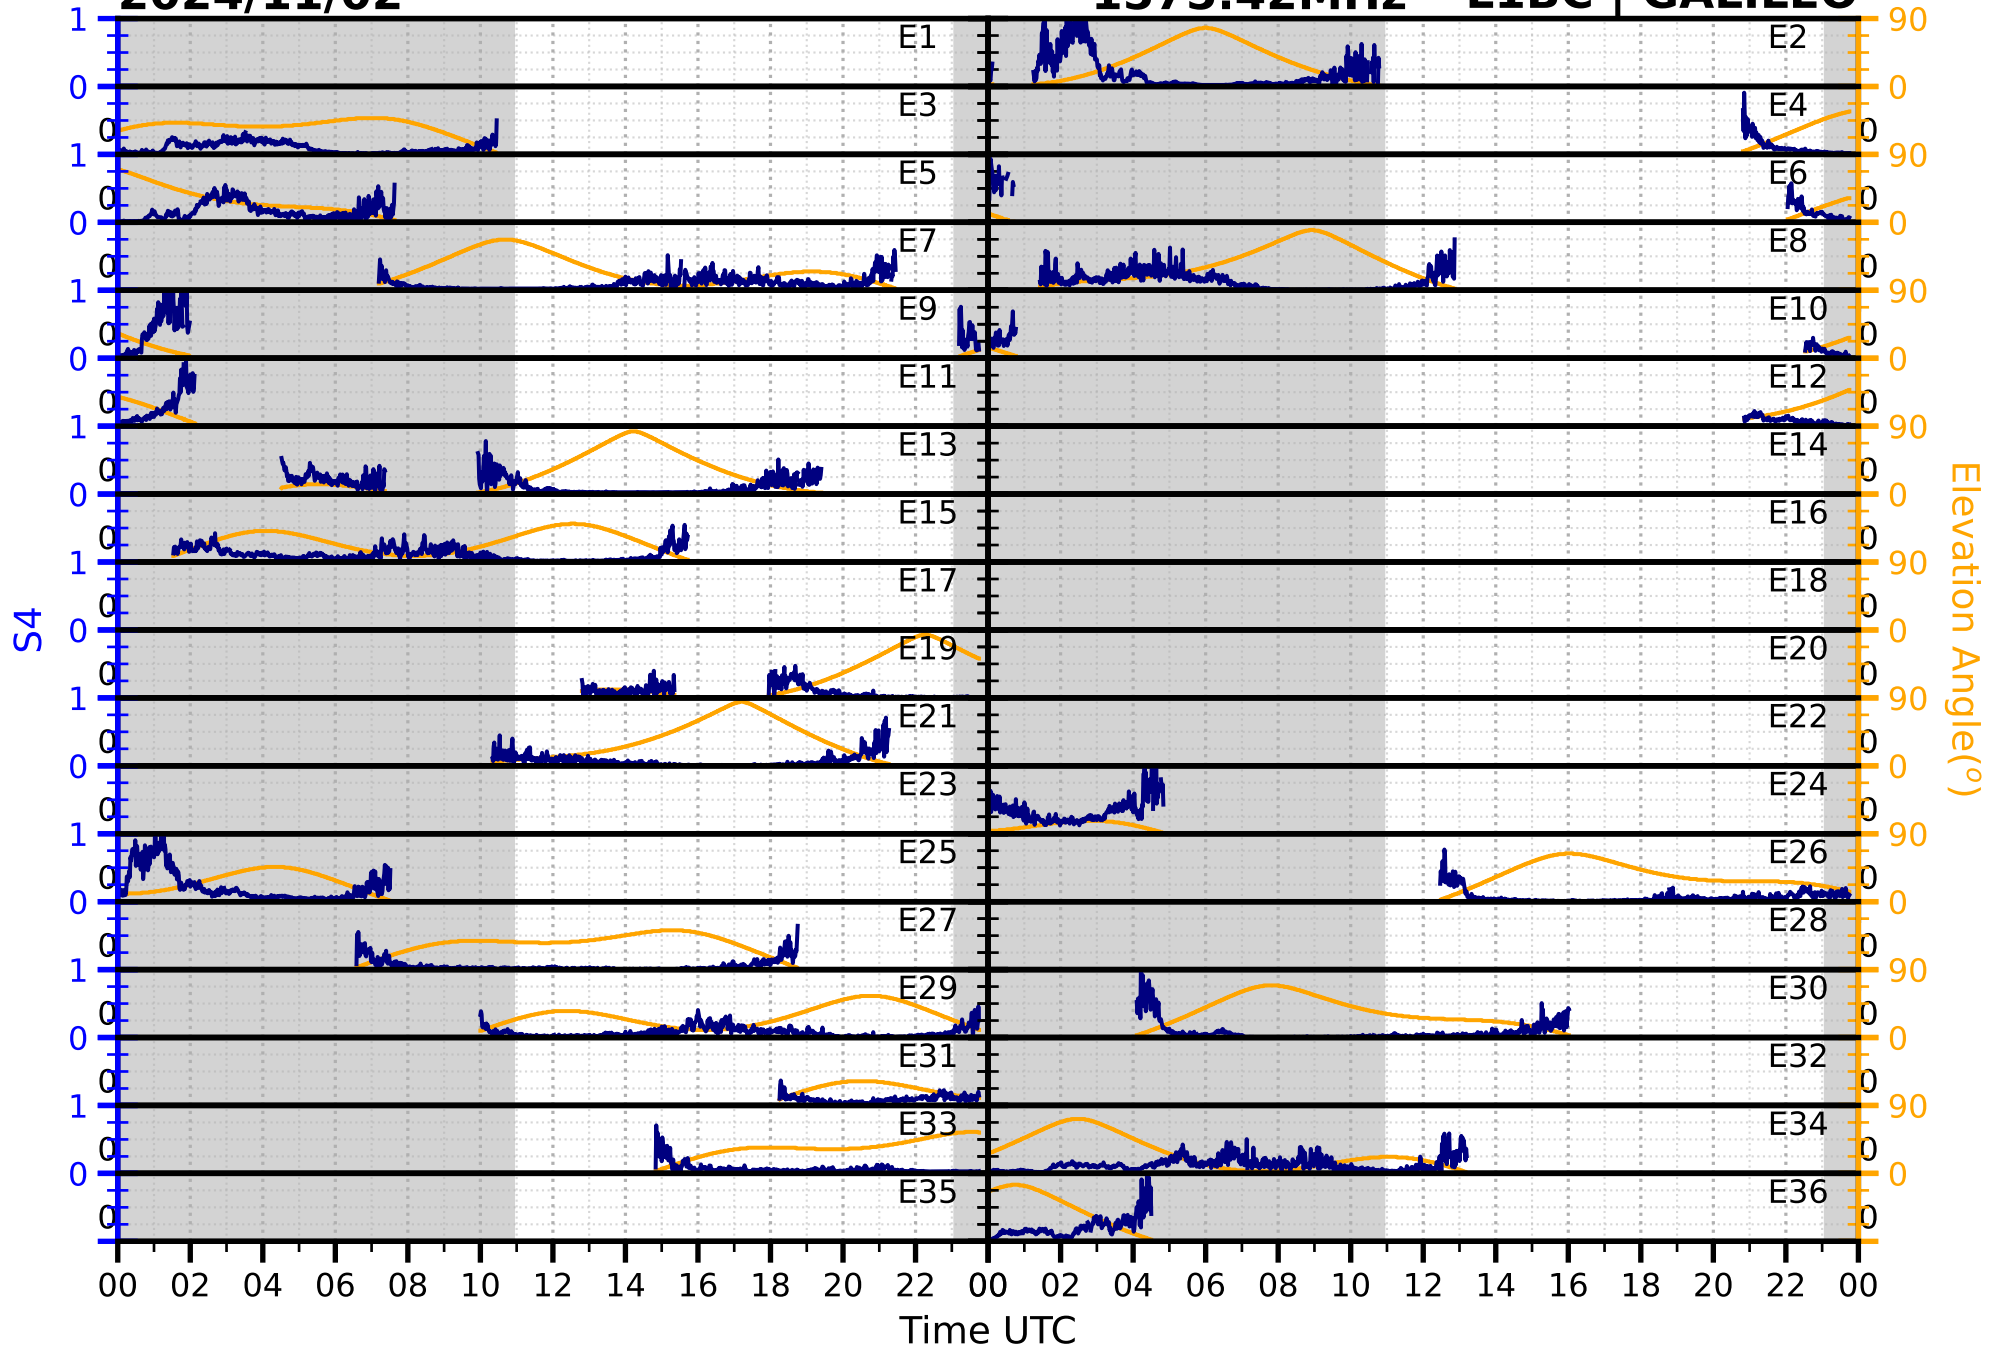

2024/11/02

S4

1575.42MHz

L1CA | GPS

2024/11/02

S4

1575.42MHz

L1BC | GALILEO

2024/11/02

S4

1602MHz

L1CA | GLONASS