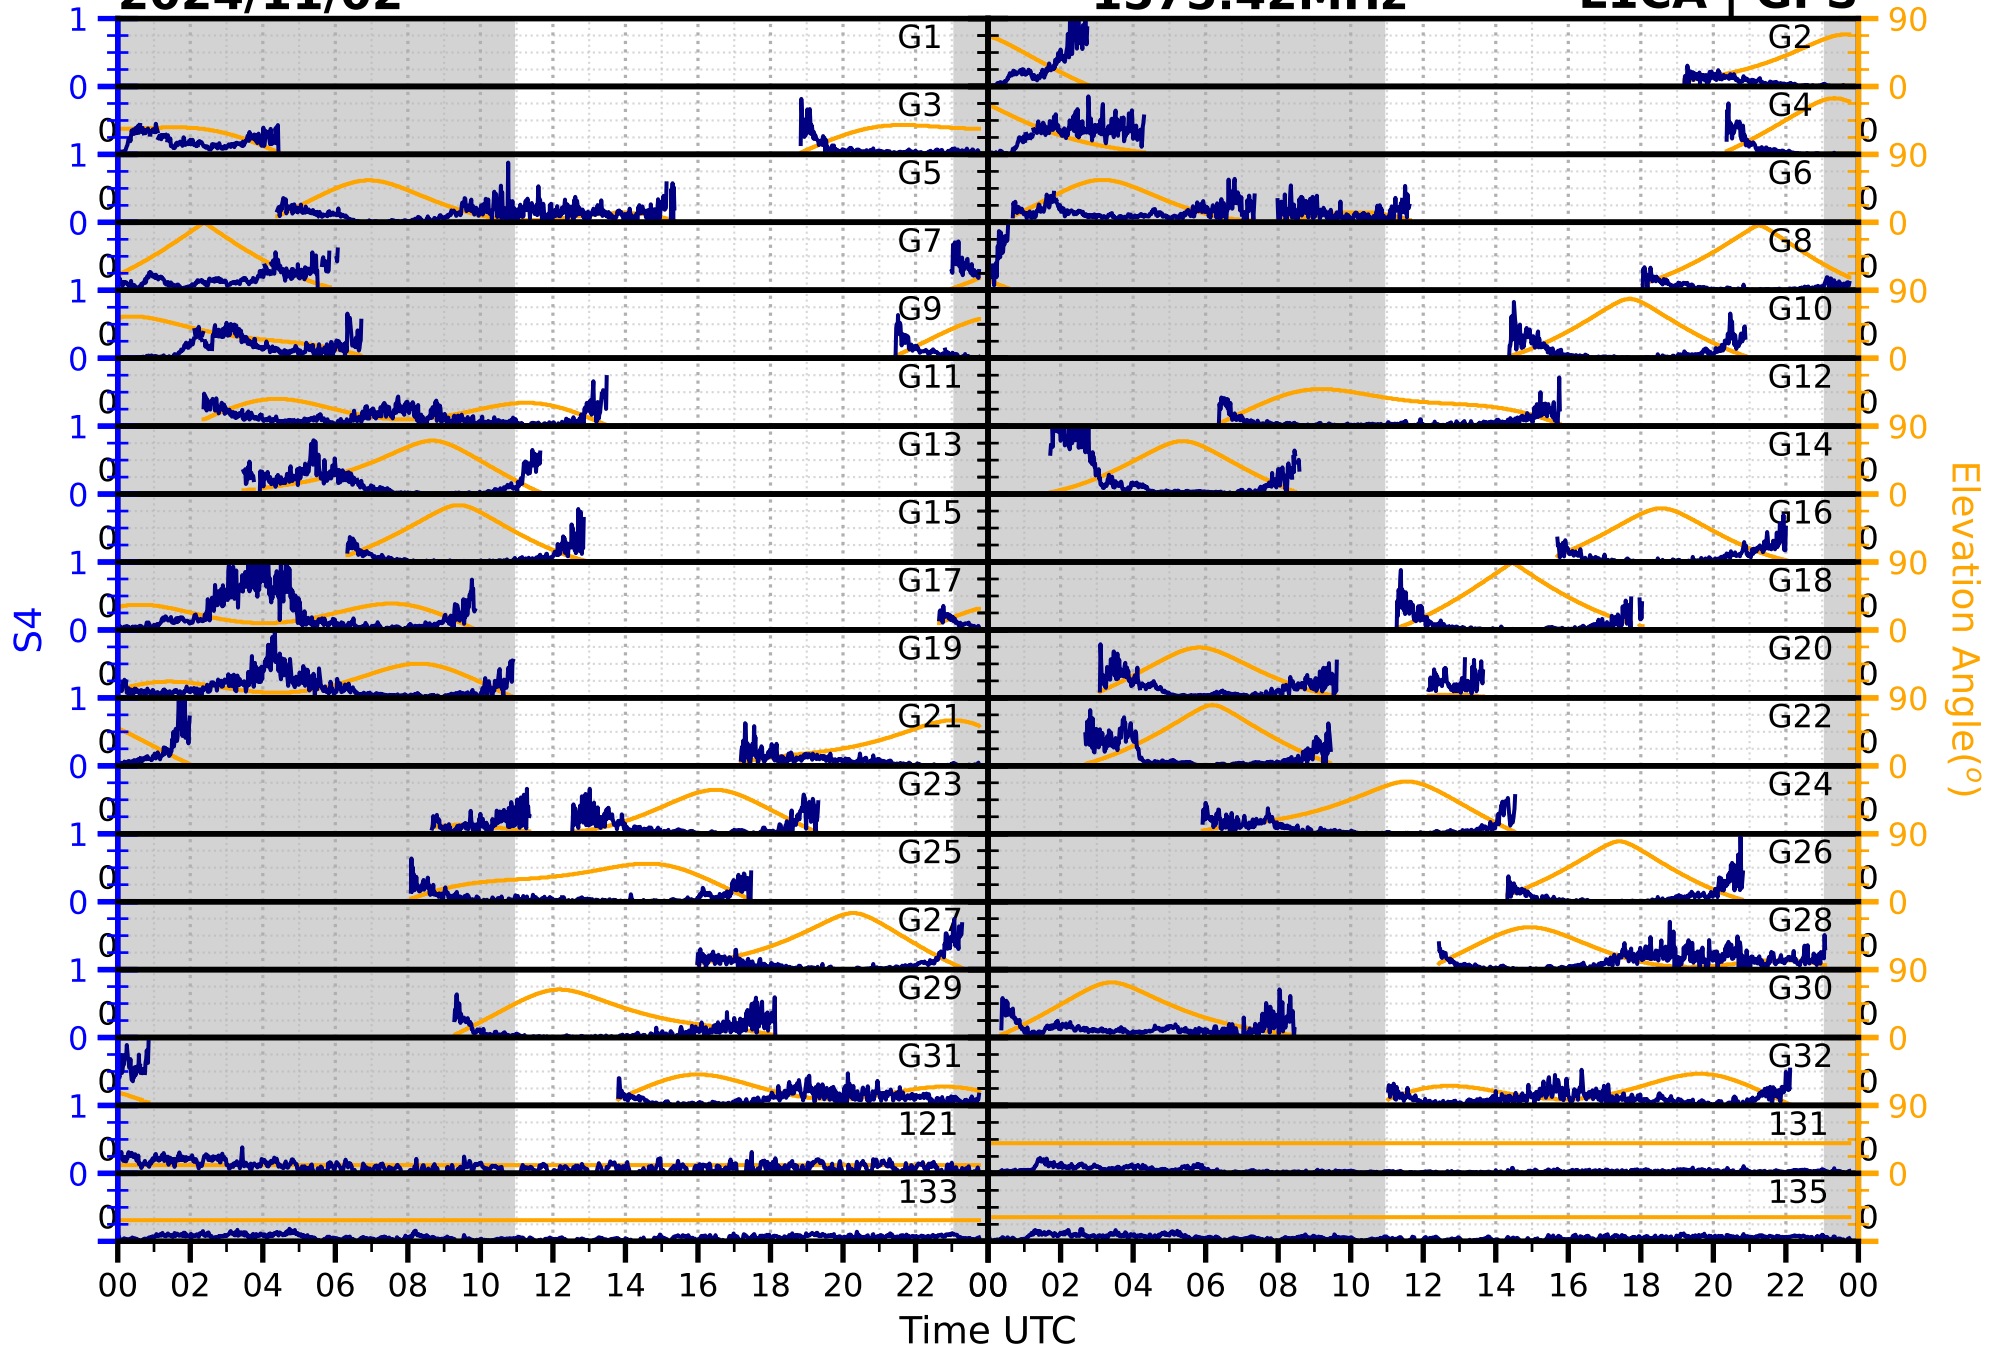

2024/11/02

S4

1575.42MHz

L1CA | GPS

2024/11/02

S4

1575.42MHz

L1BC | GALILEO

2024/11/02

S4

1602MHz

L1CA | GLONASS