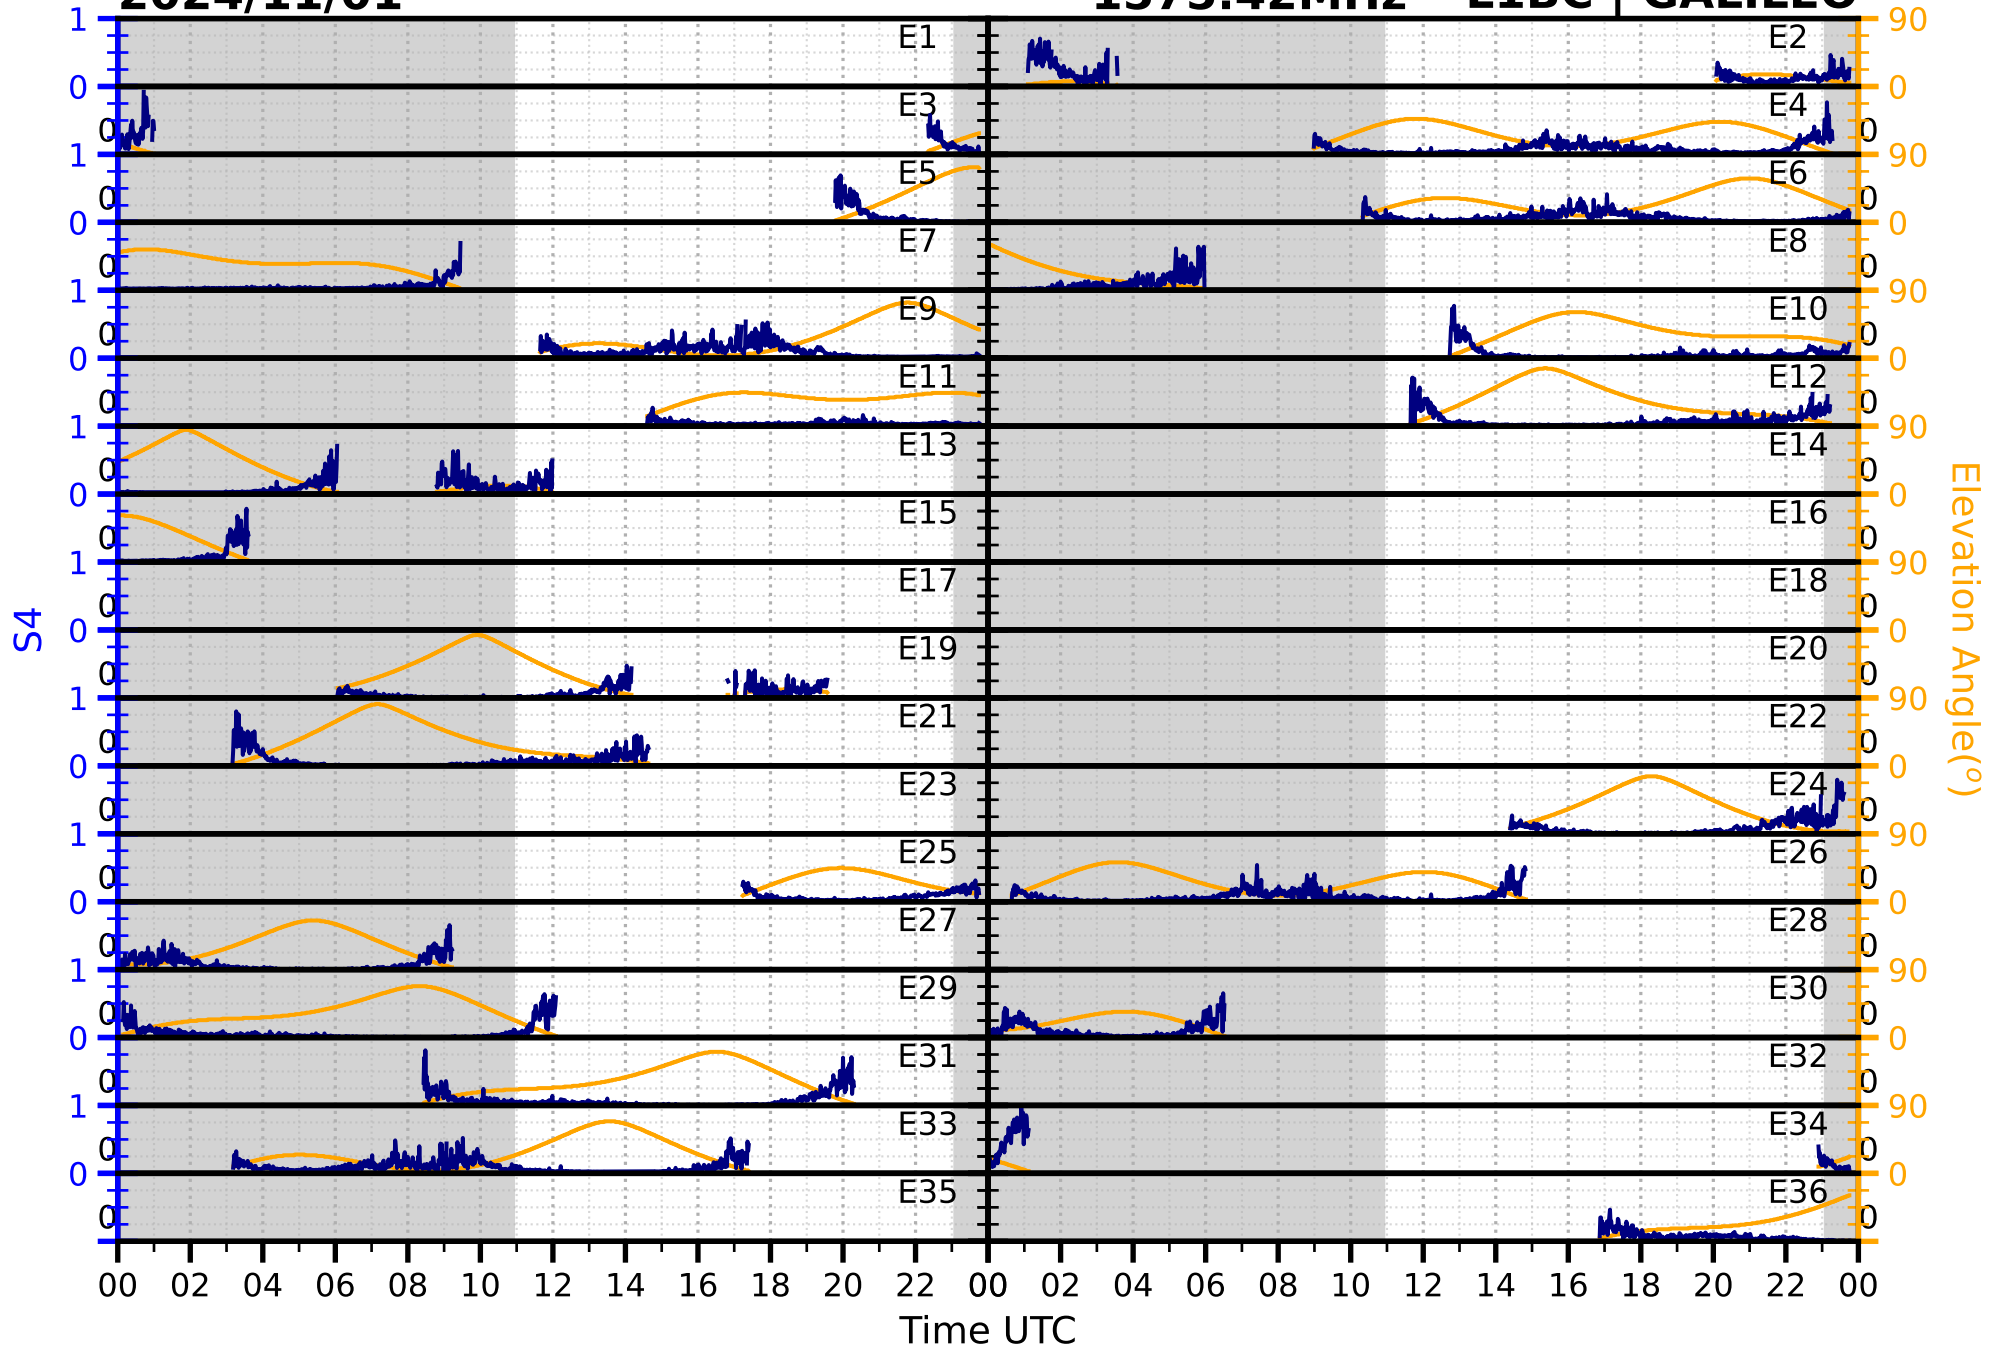

2024/11/01

S4

1575.42MHz

L1CA | GPS

2024/11/01

S4

1575.42MHz

L1BC | GALILEO

2024/11/01

S4

1602MHz

L1CA | GLONASS