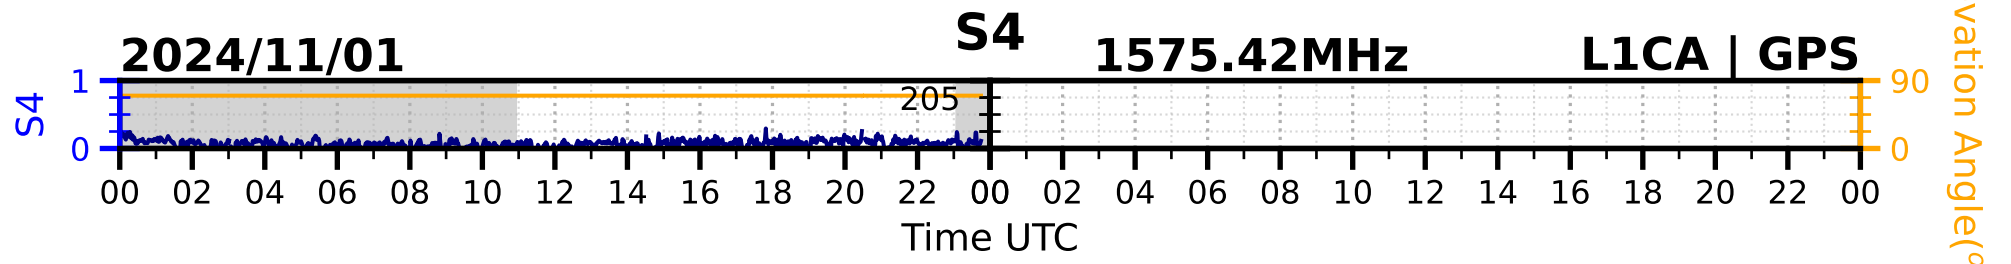

2024/11/01

S4

1575.42MHz

L1CA | GPS

2024/11/01

S4

1575.42MHz

L1BC | GALILEO

2024/11/01

S4

1602MHz

L1CA | GLONASS