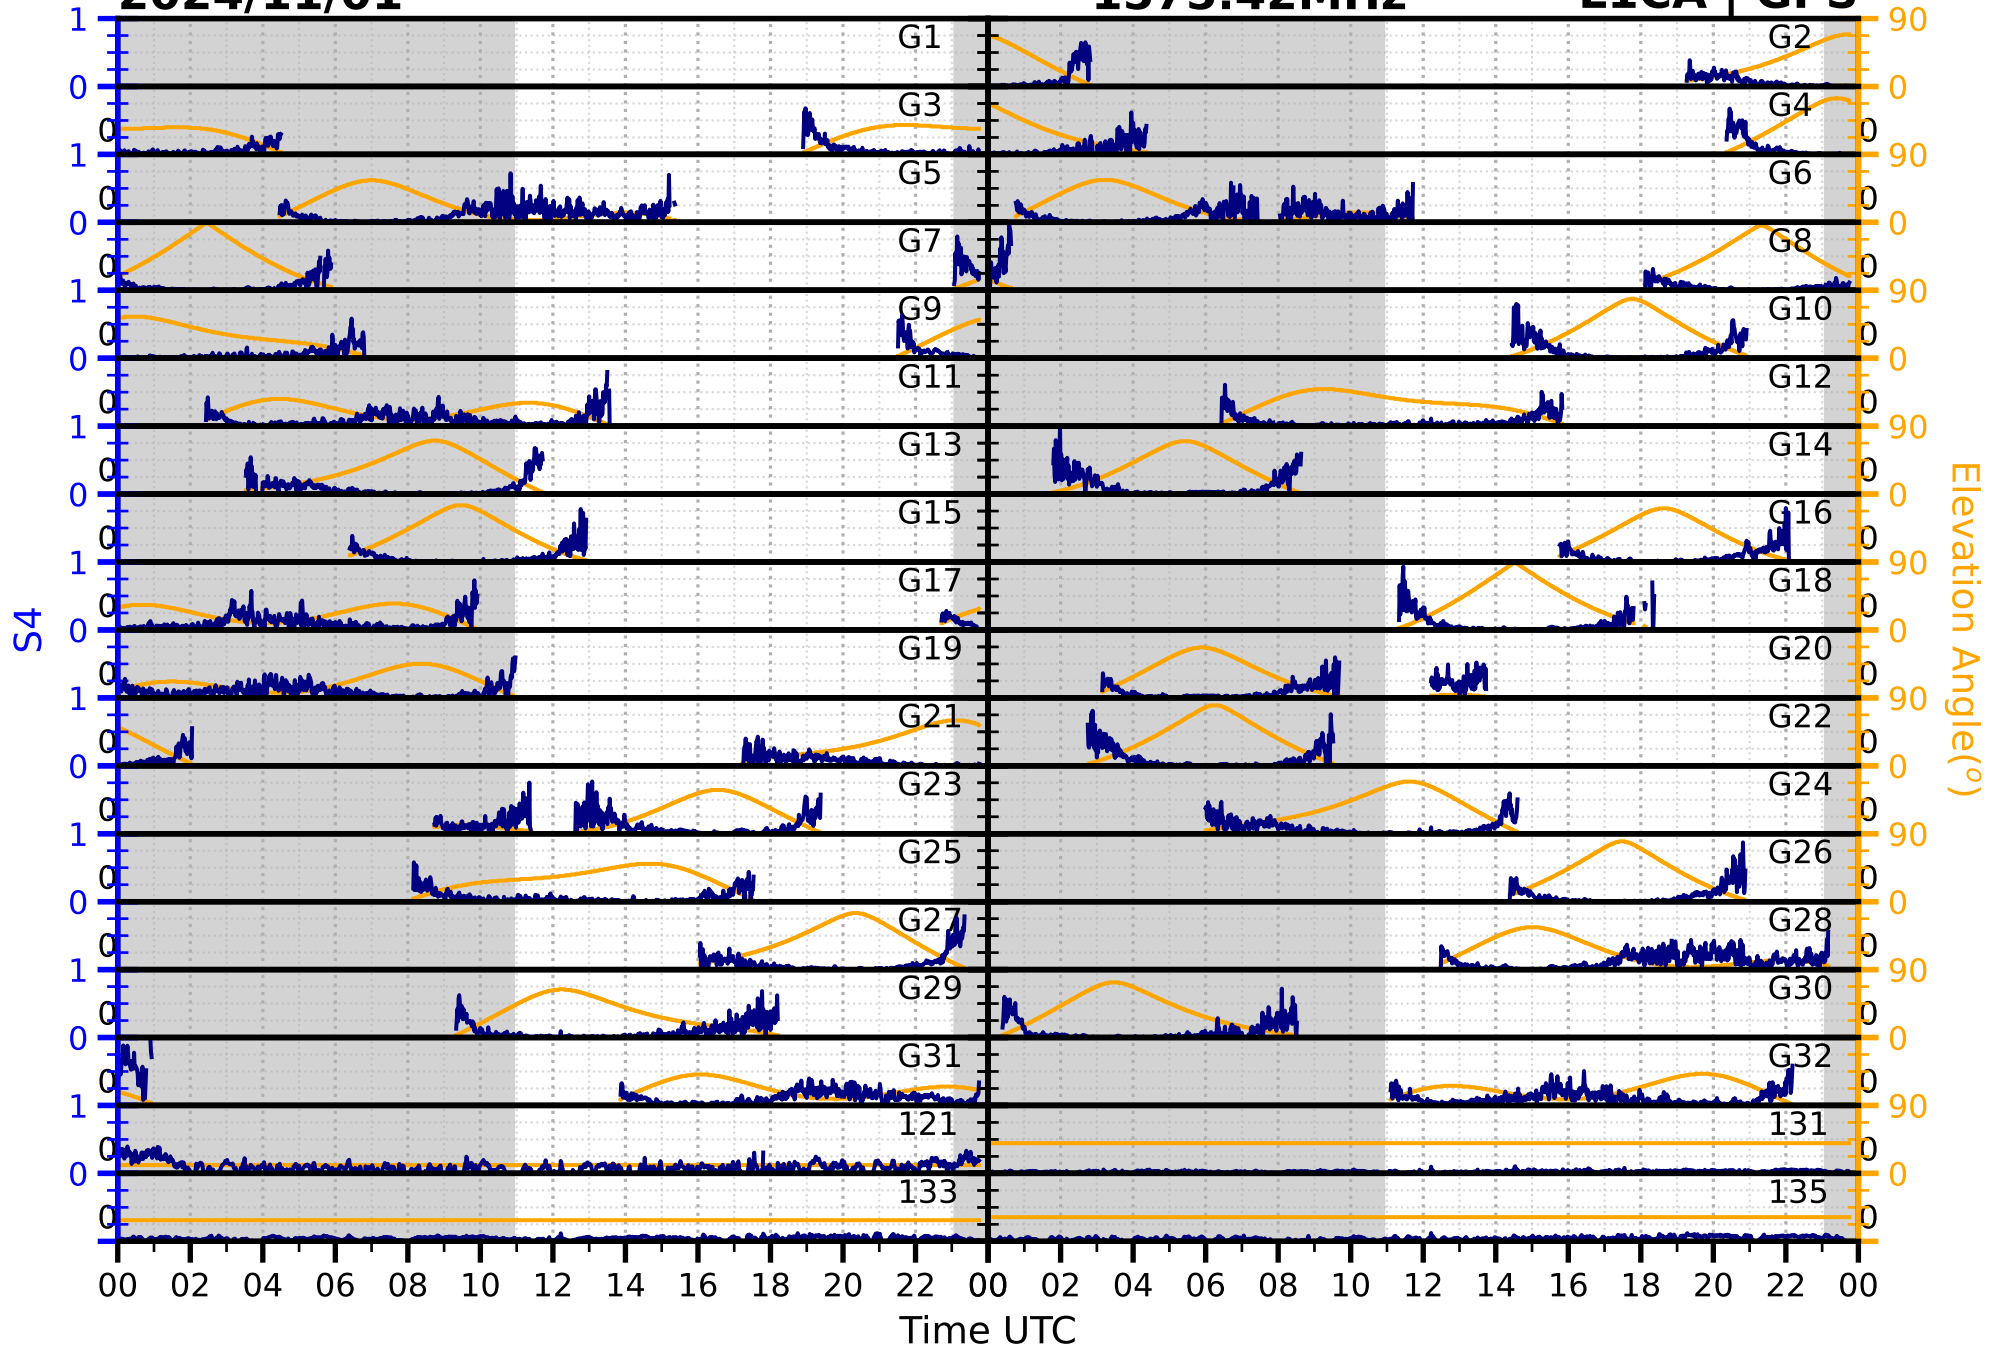

2024/11/01

S4

1575.42MHz

L1CA | GPS

2024/11/01

S4

1575.42MHz

L1BC | GALILEO

2024/11/01

S4

1602MHz

L1CA | GLONASS