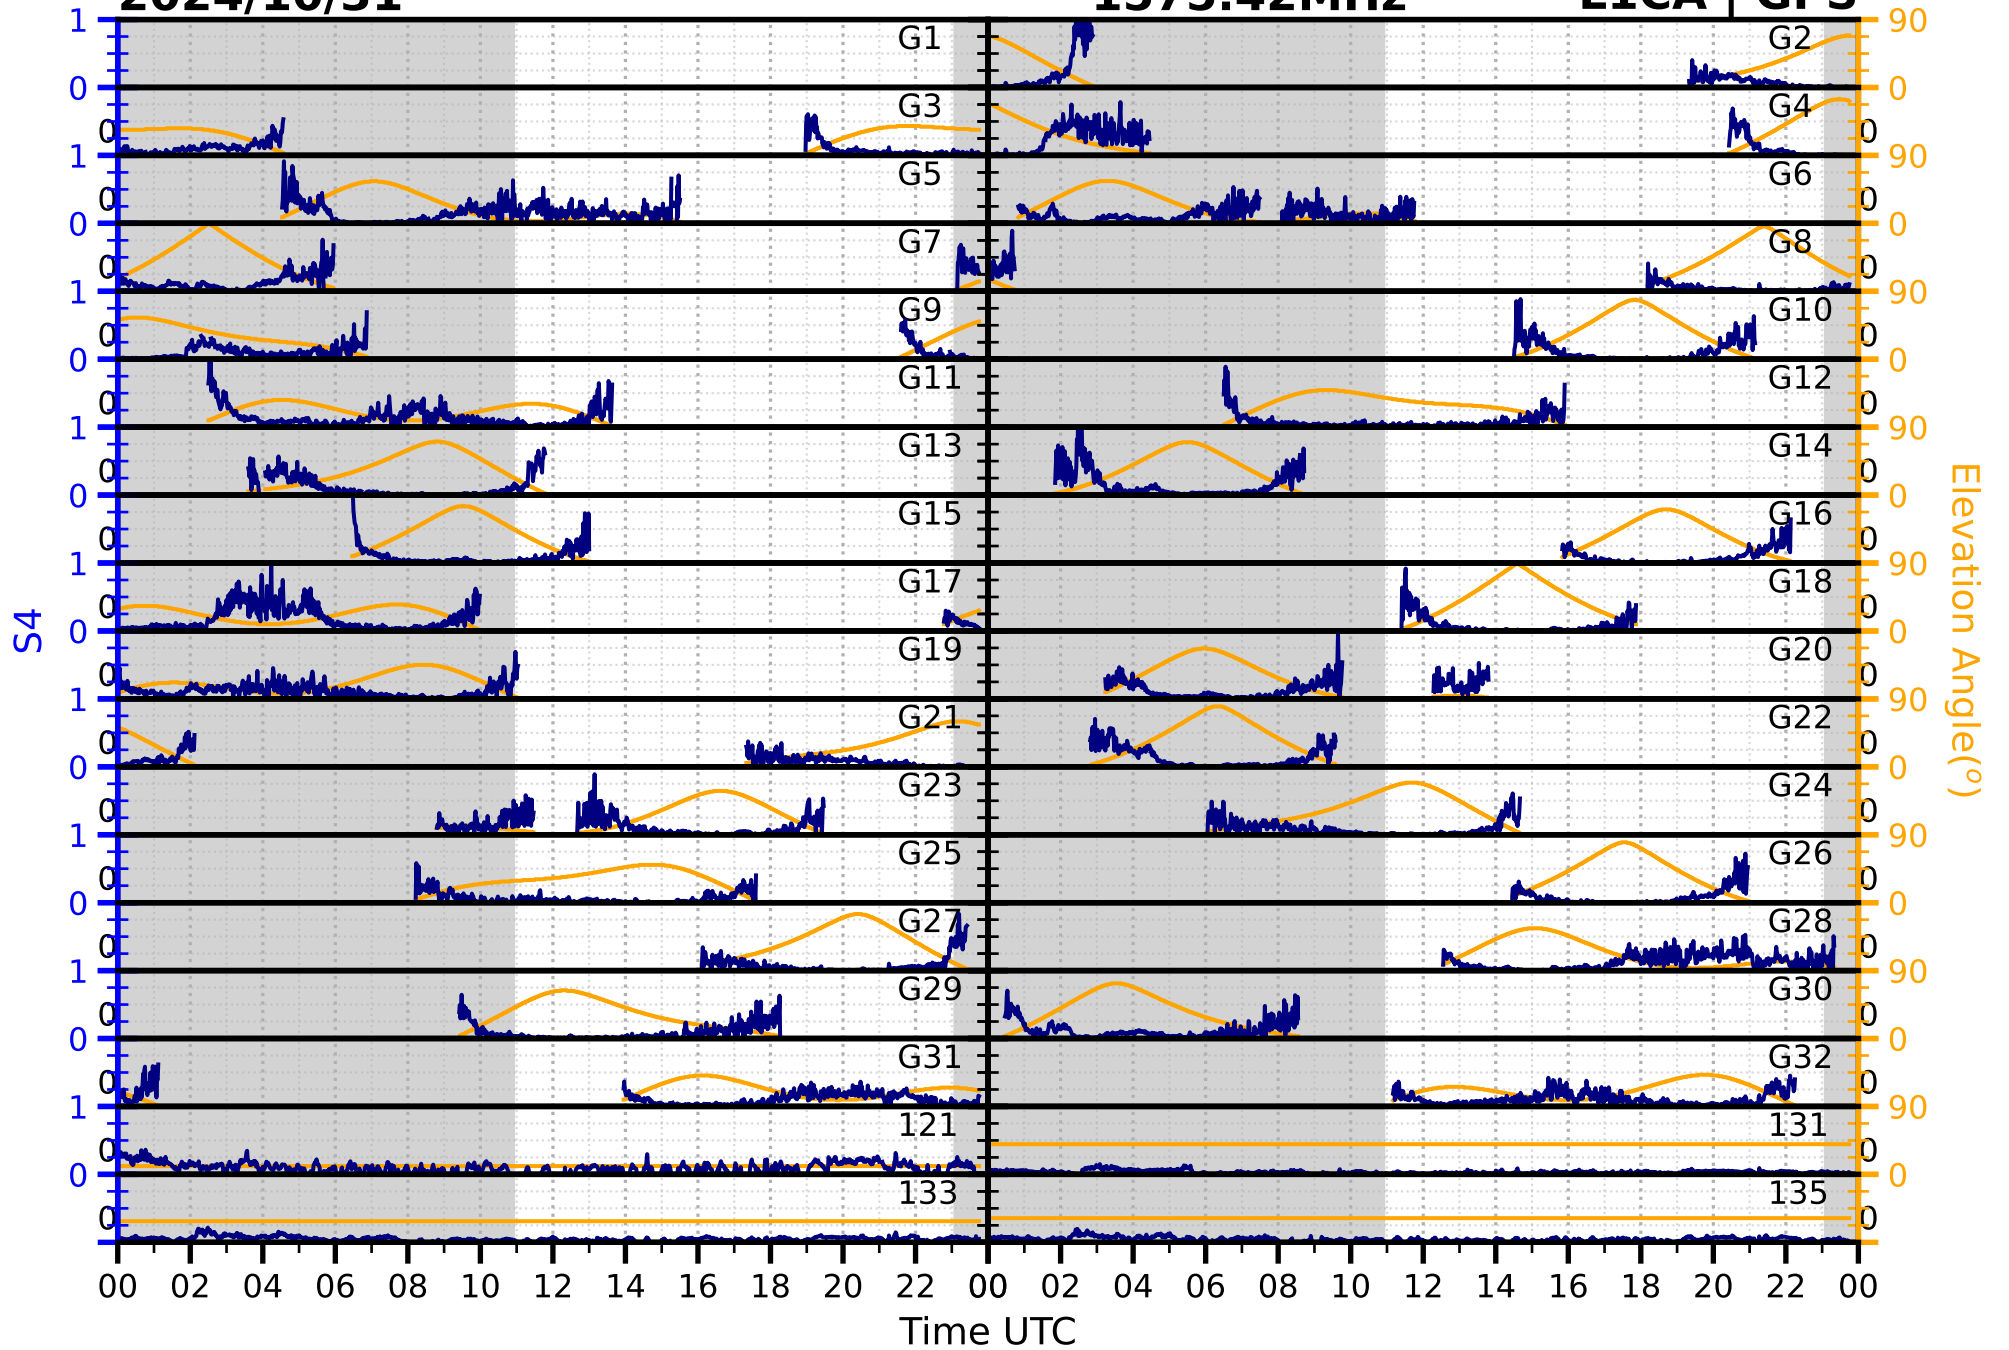

2024/10/31

S4

1575.42MHz

L1CA | GPS

2024/10/31

S4

1575.42MHz

L1BC

GALILEO

2024/10/31

S4

1602MHz

L1CA | GLONASS