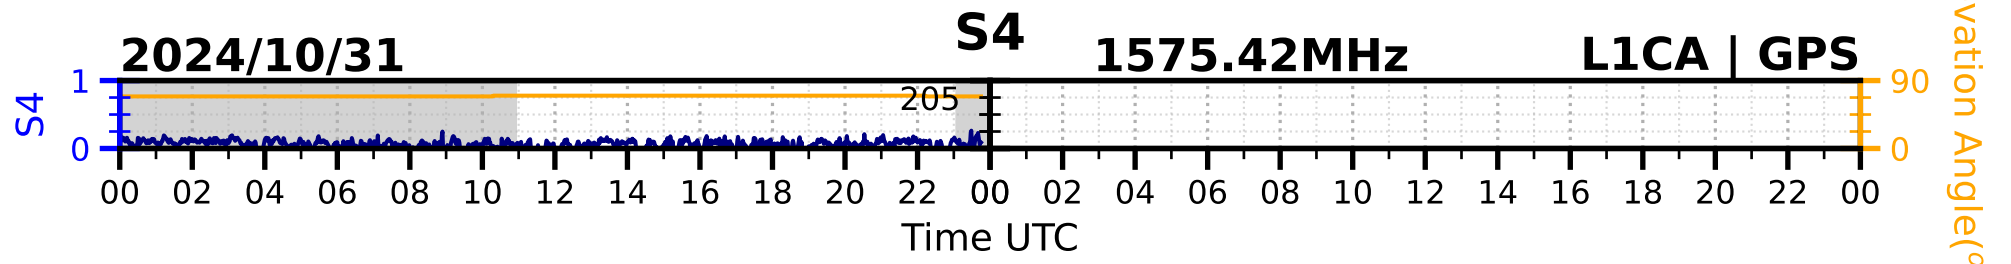

2024/10/31

S4

1575.42MHz

L1CA | GPS

2024/10/31

S4

1575.42MHz

L1BC

GALILEO

2024/10/31

S4

1602MHz

L1CA | GLONASS