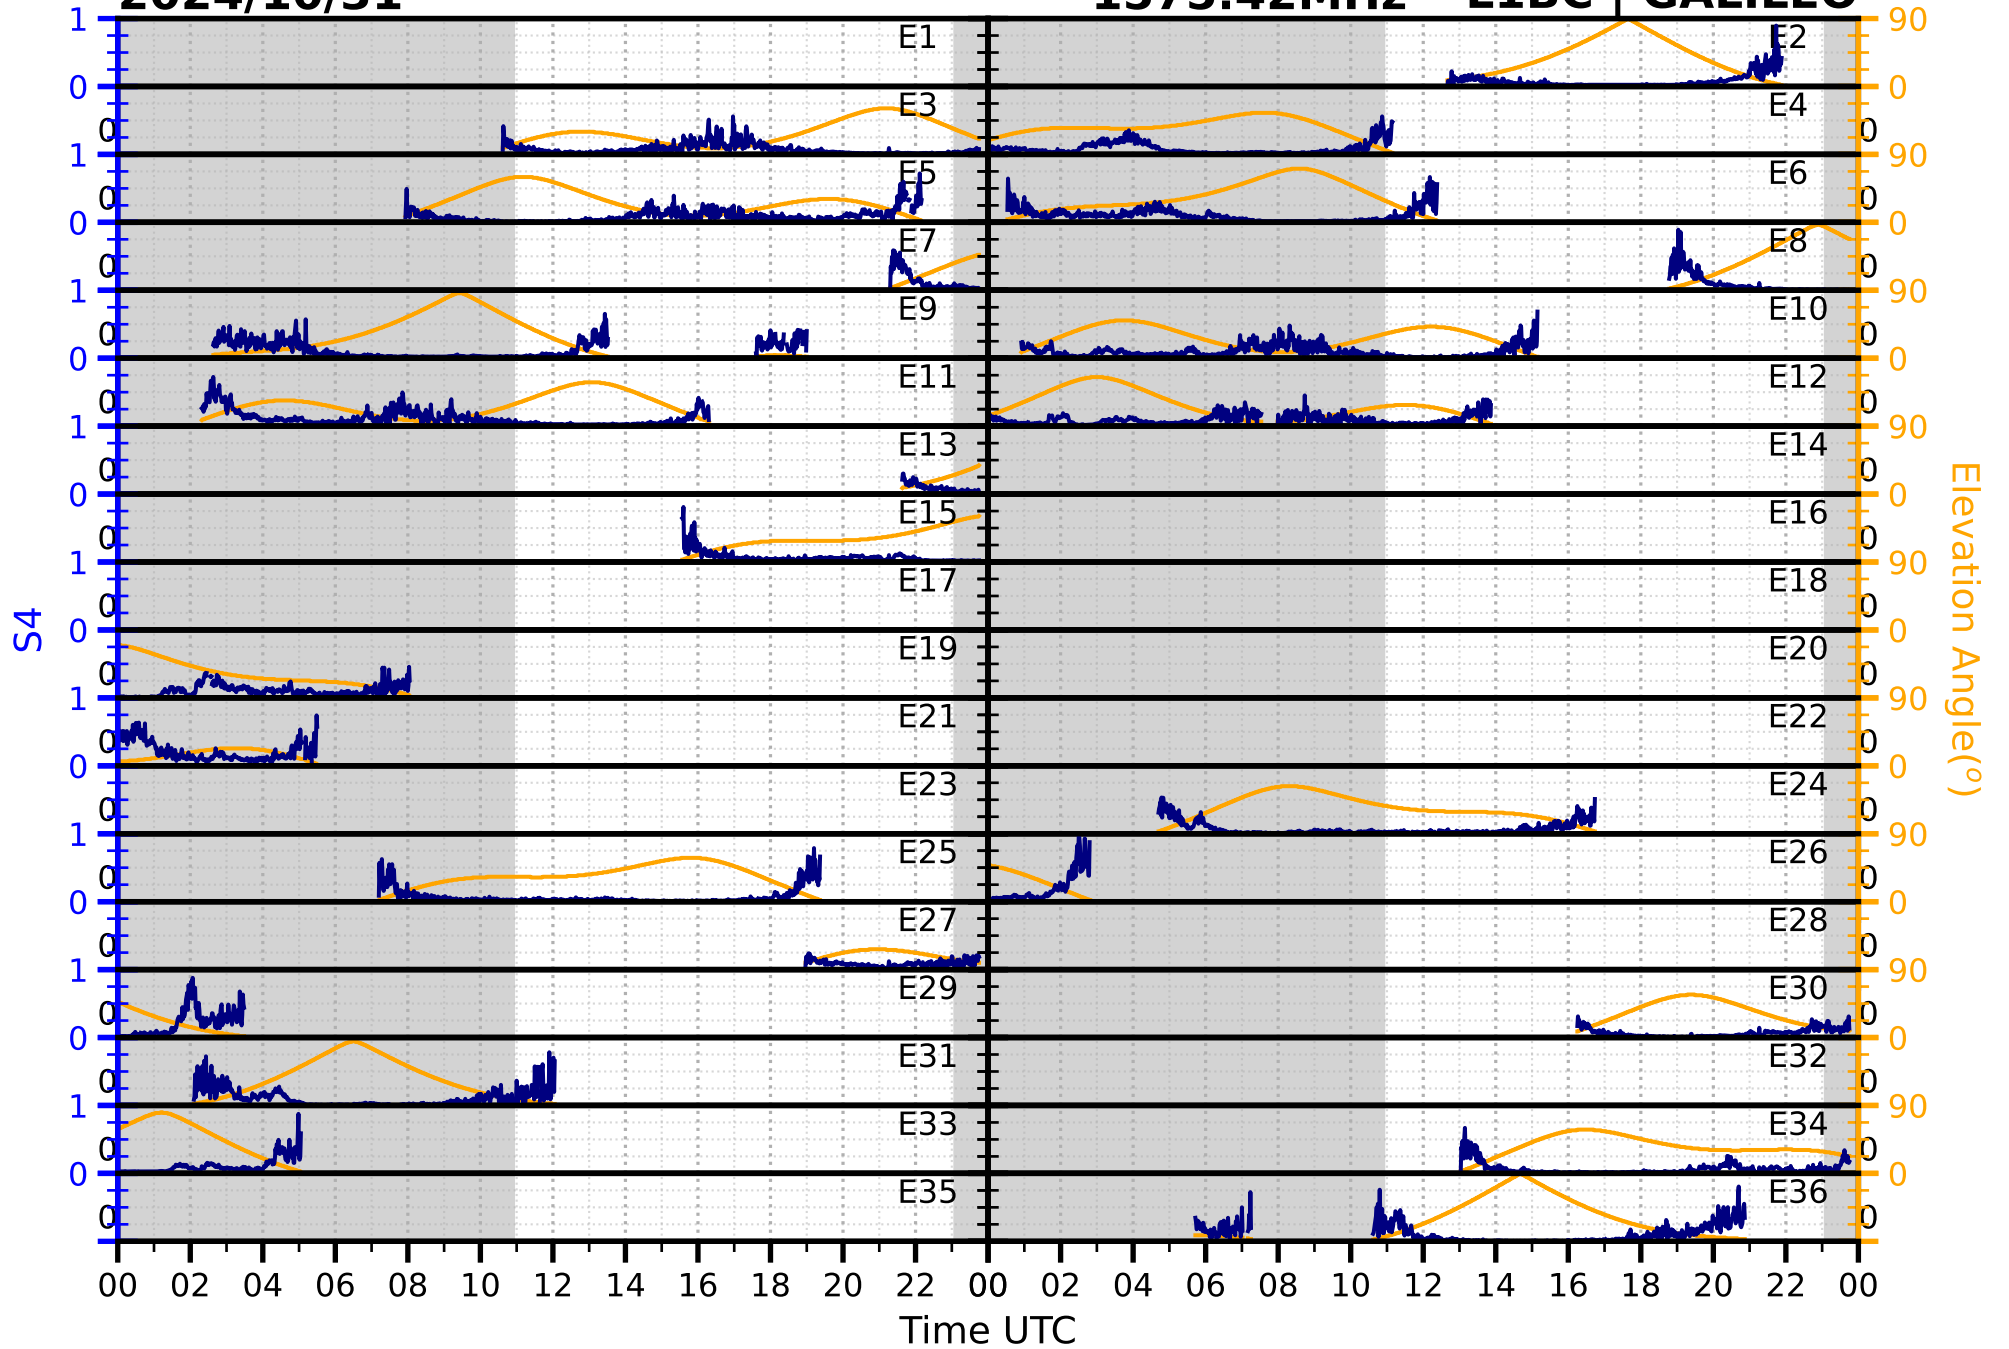

2024/10/31

S4

1575.42MHz

L1CA | GPS

2024/10/31

S4

1575.42MHz

L1BC

GALILEO

2024/10/31

S4

1602MHz

L1CA | GLONASS