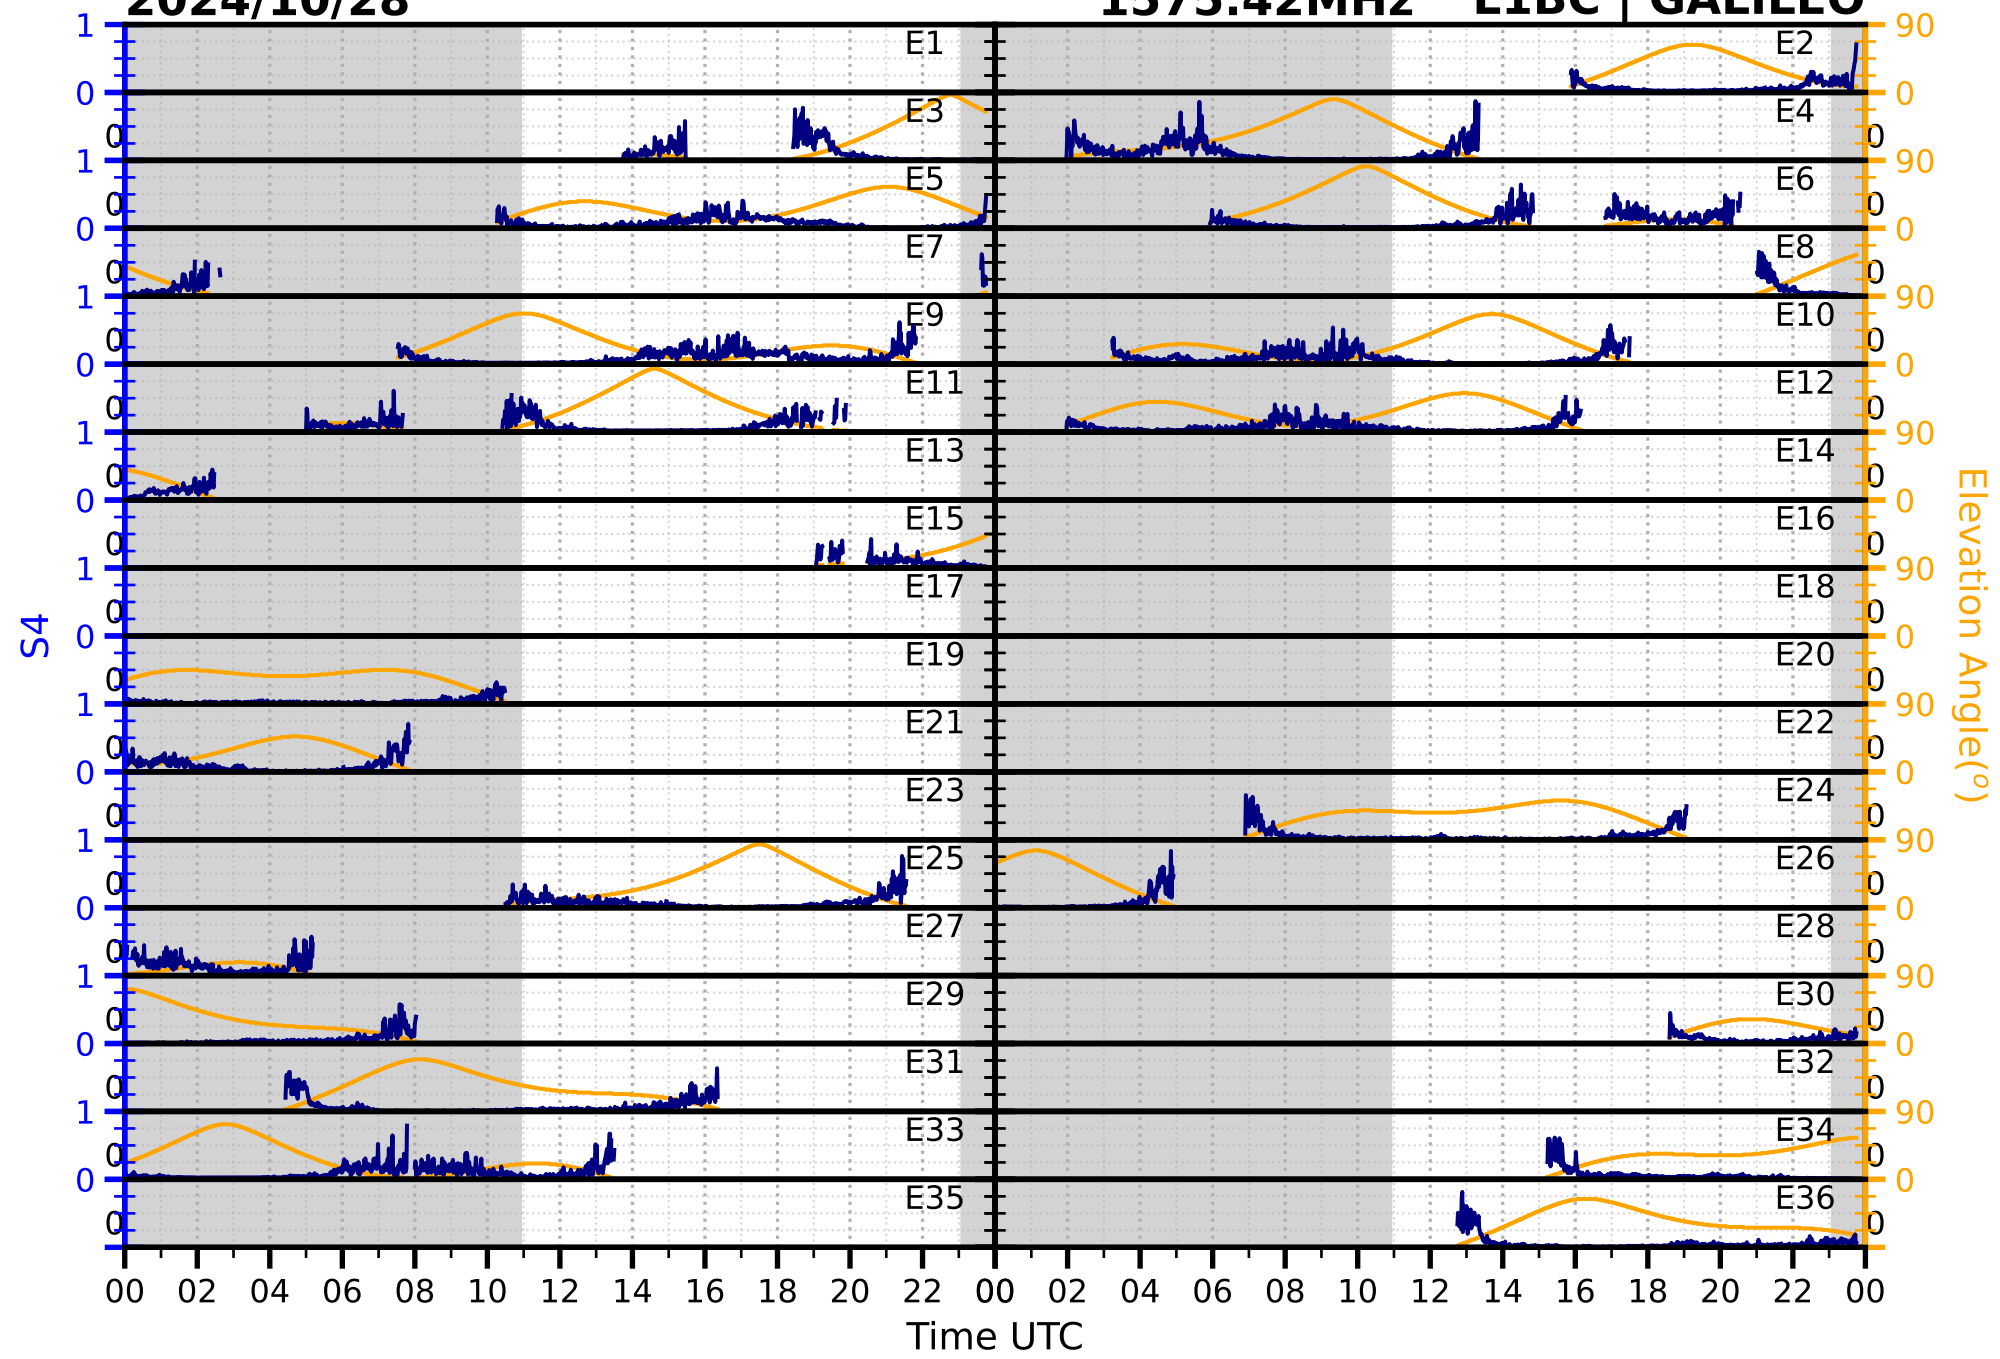

2024/10/28

S4

1575.42MHz

L1CA | GPS

2024/10/28

S4 1575.42MHz L1BC | GALILEO

2024/10/28

S4

1602MHz

L1CA | GLONASS