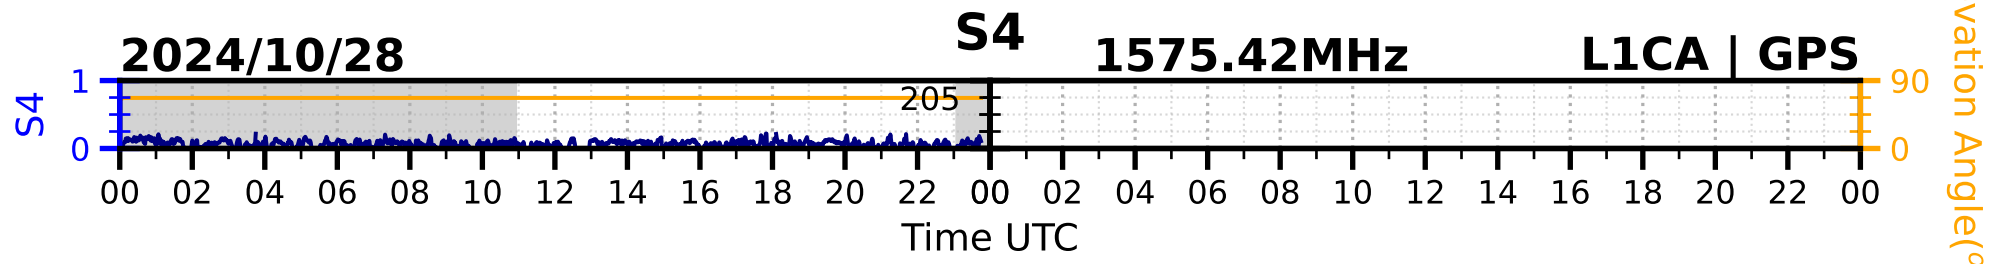

2024/10/28

S4

1575.42MHz

L1CA | GPS

2024/10/28

S4 1575.42MHz L1BC | GALILEO

2024/10/28

S4

1602MHz

L1CA | GLONASS