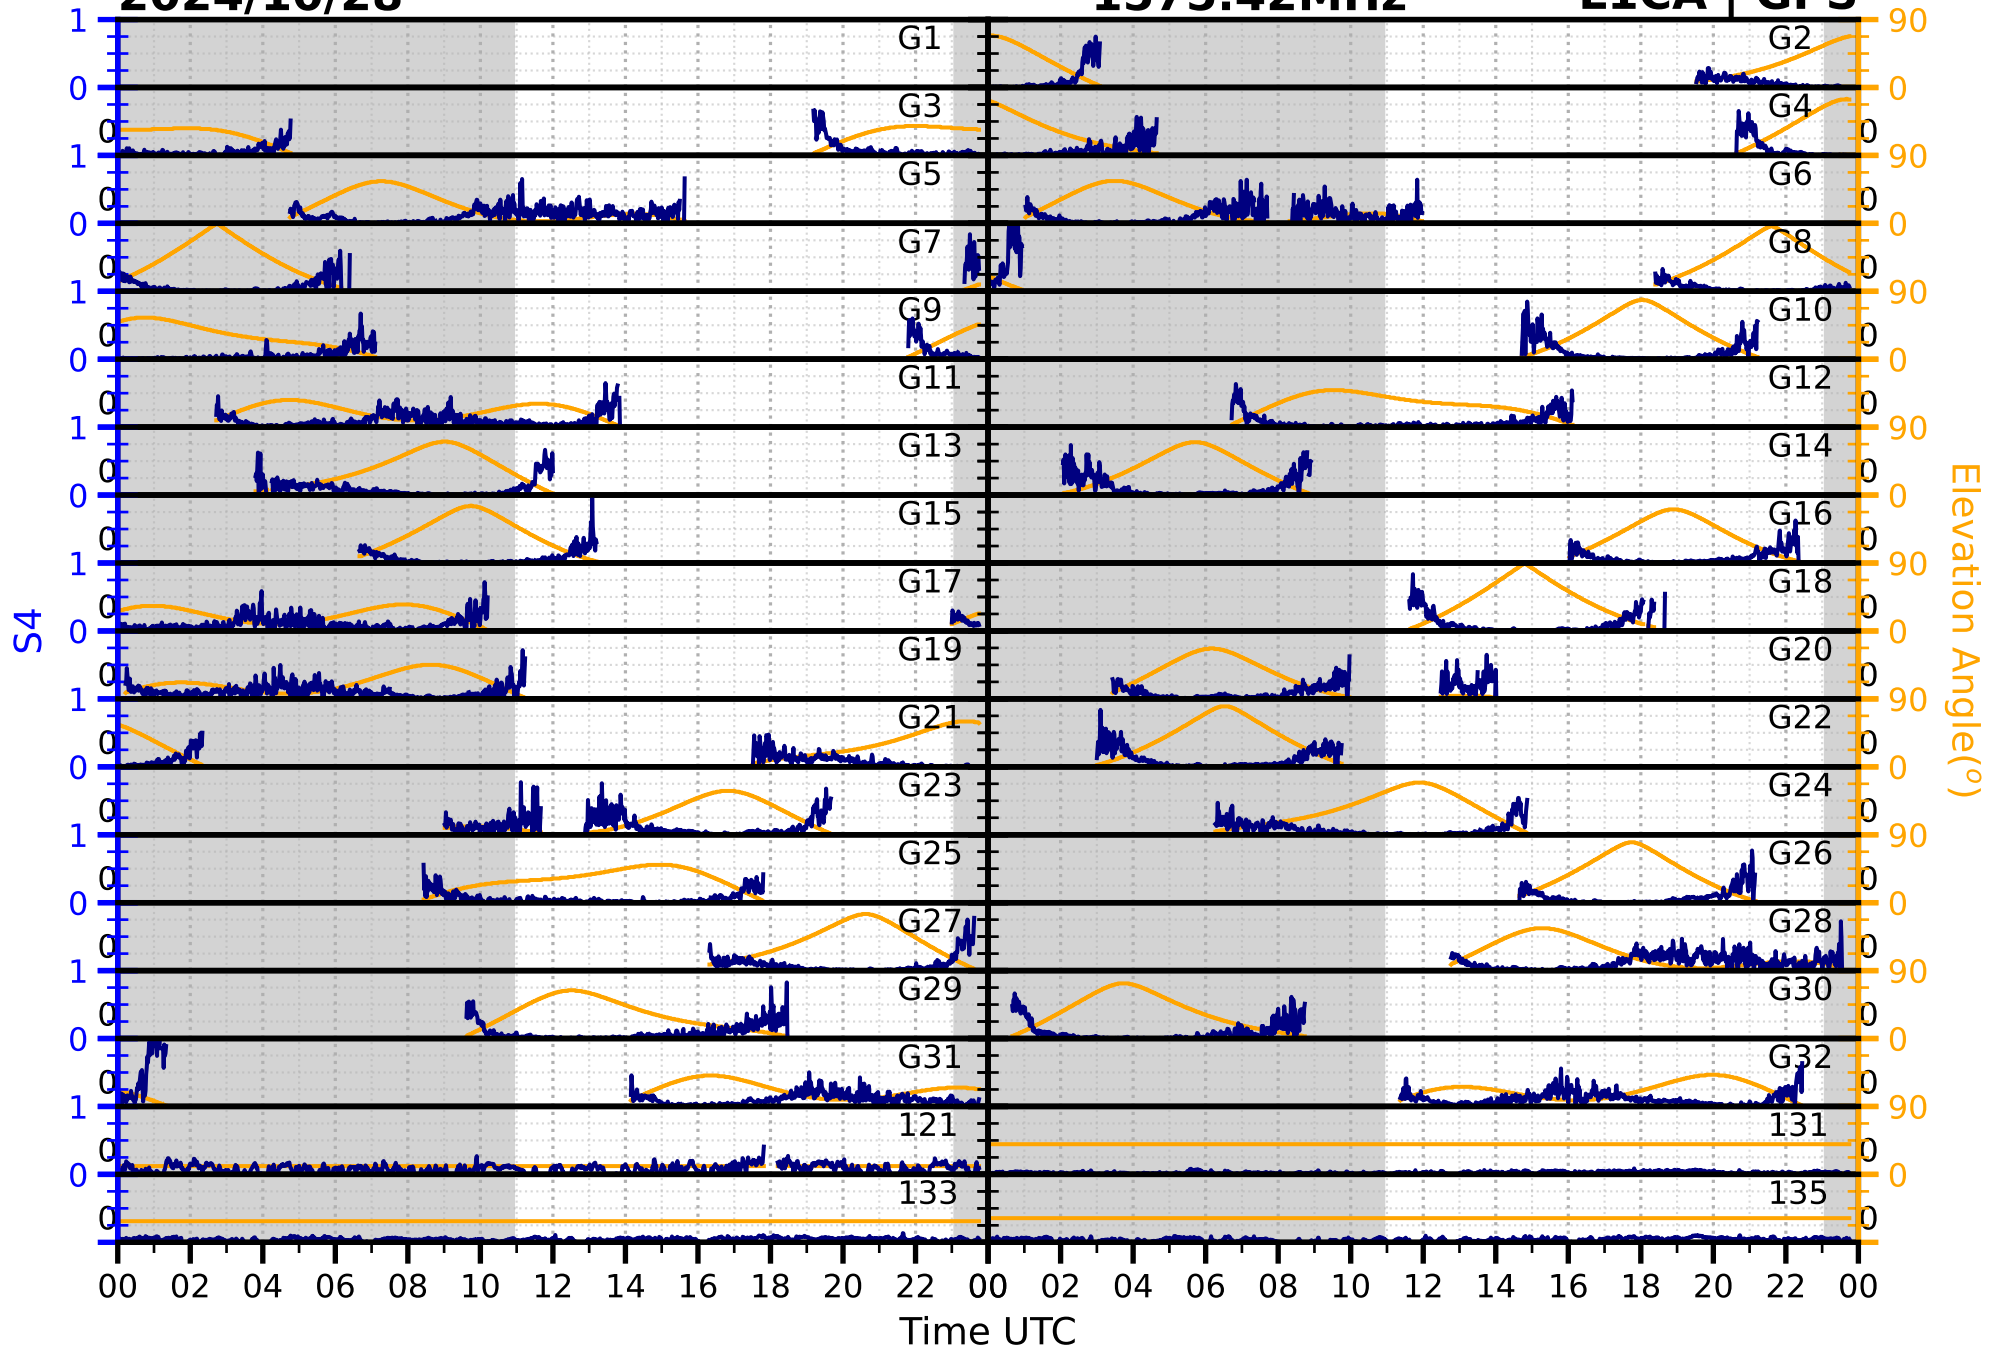

2024/10/28

S4

1575.42MHz

L1CA | GPS

2024/10/28

S4 1575.42MHz L1BC | GALILEO

2024/10/28

S4

1602MHz

L1CA | GLONASS