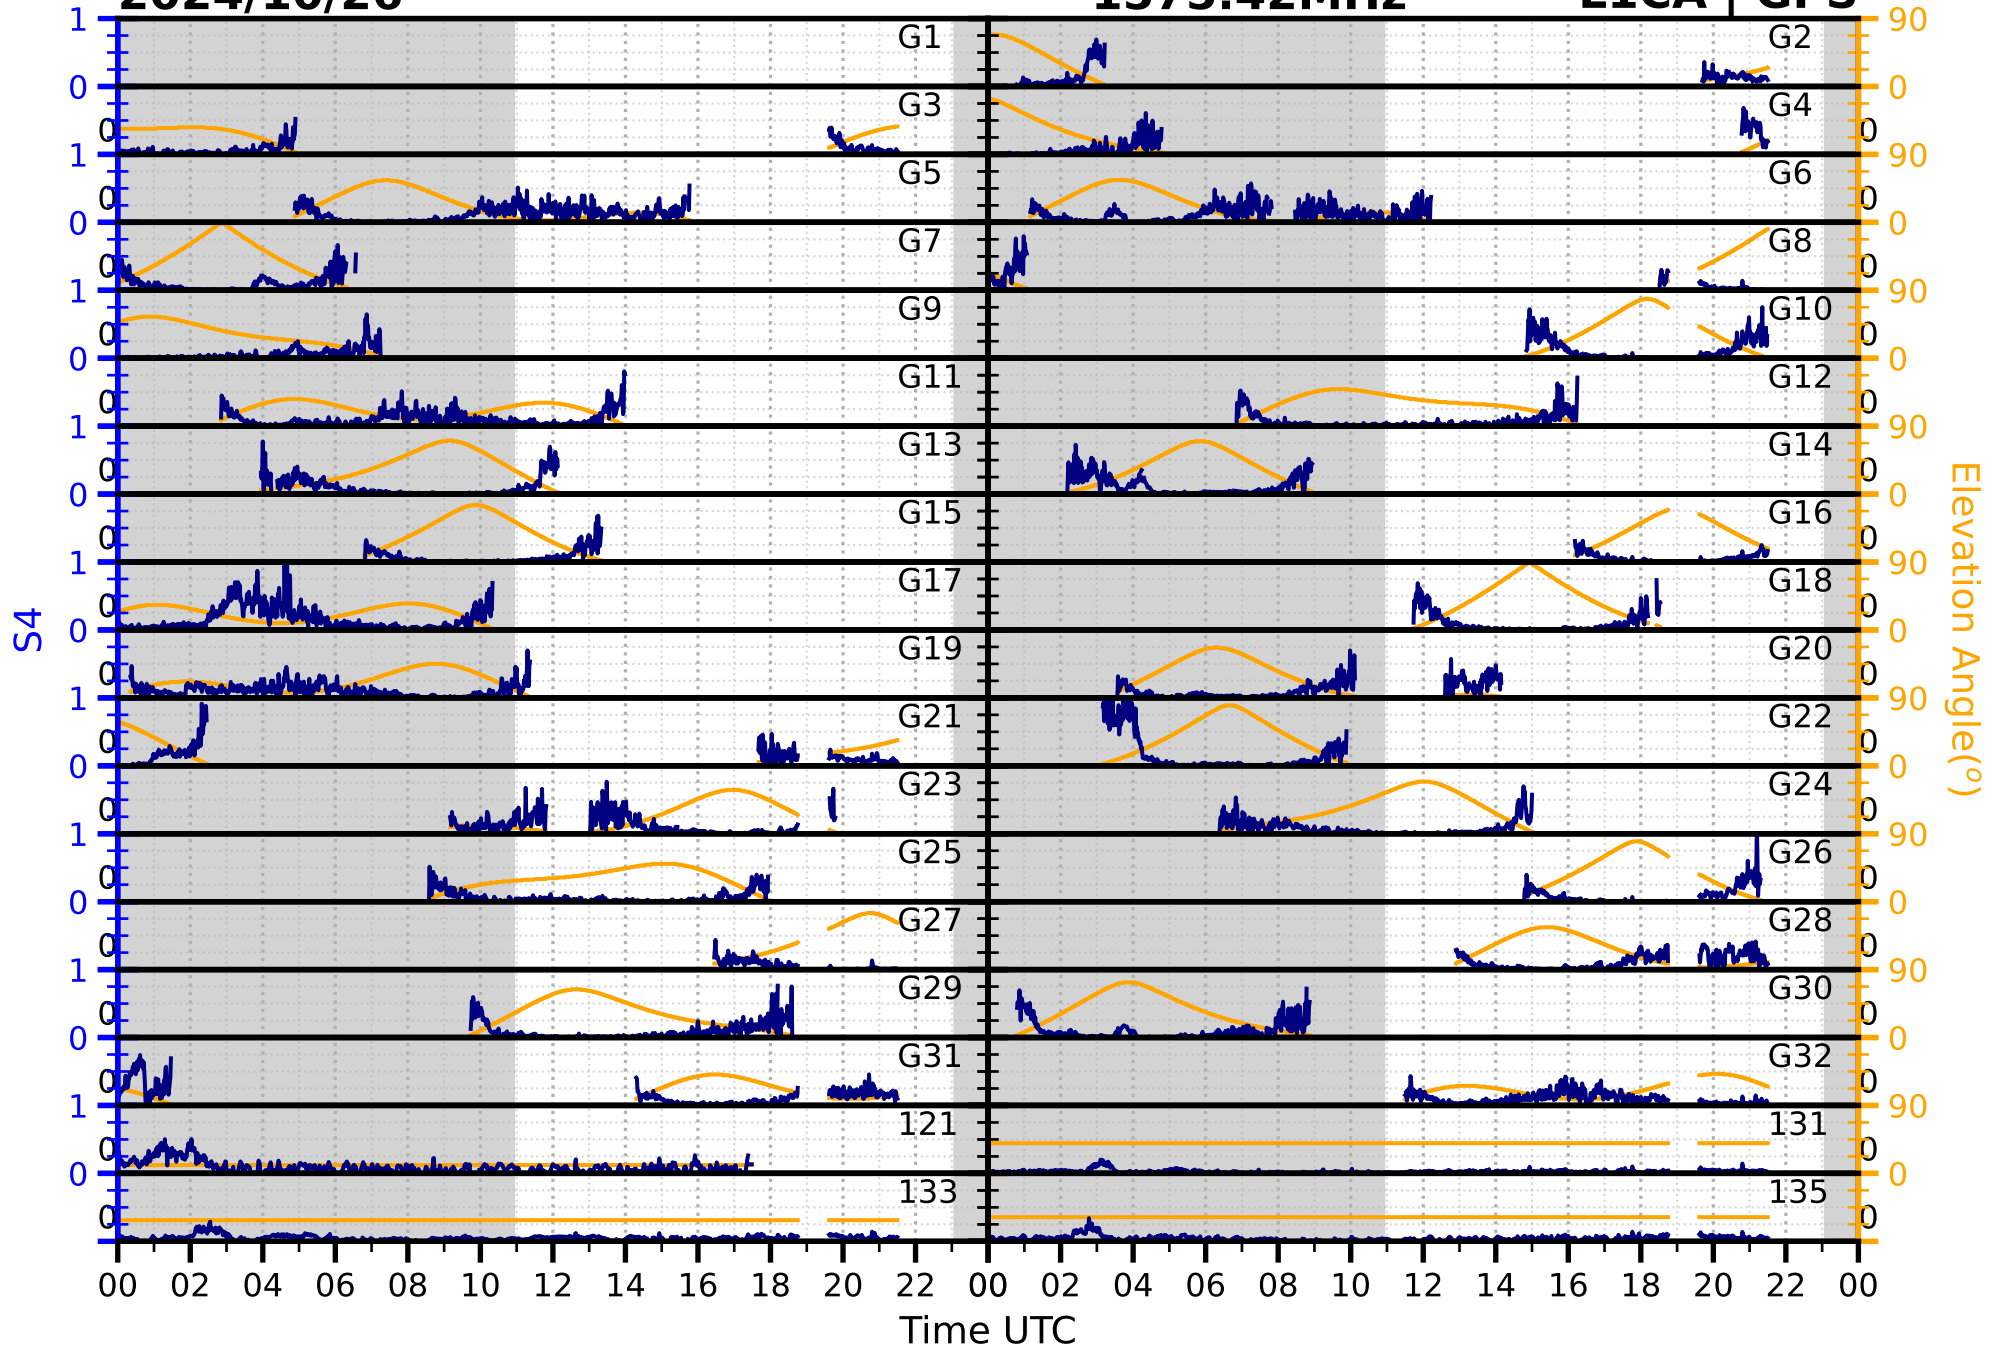

2024/10/26

S4

1575.42MHz

L1CA | GPS

2024/10/26

S4

1575.42MHz

L1BC | GALILEO

2024/10/26

S4

1602MHz

L1CA | GLONASS