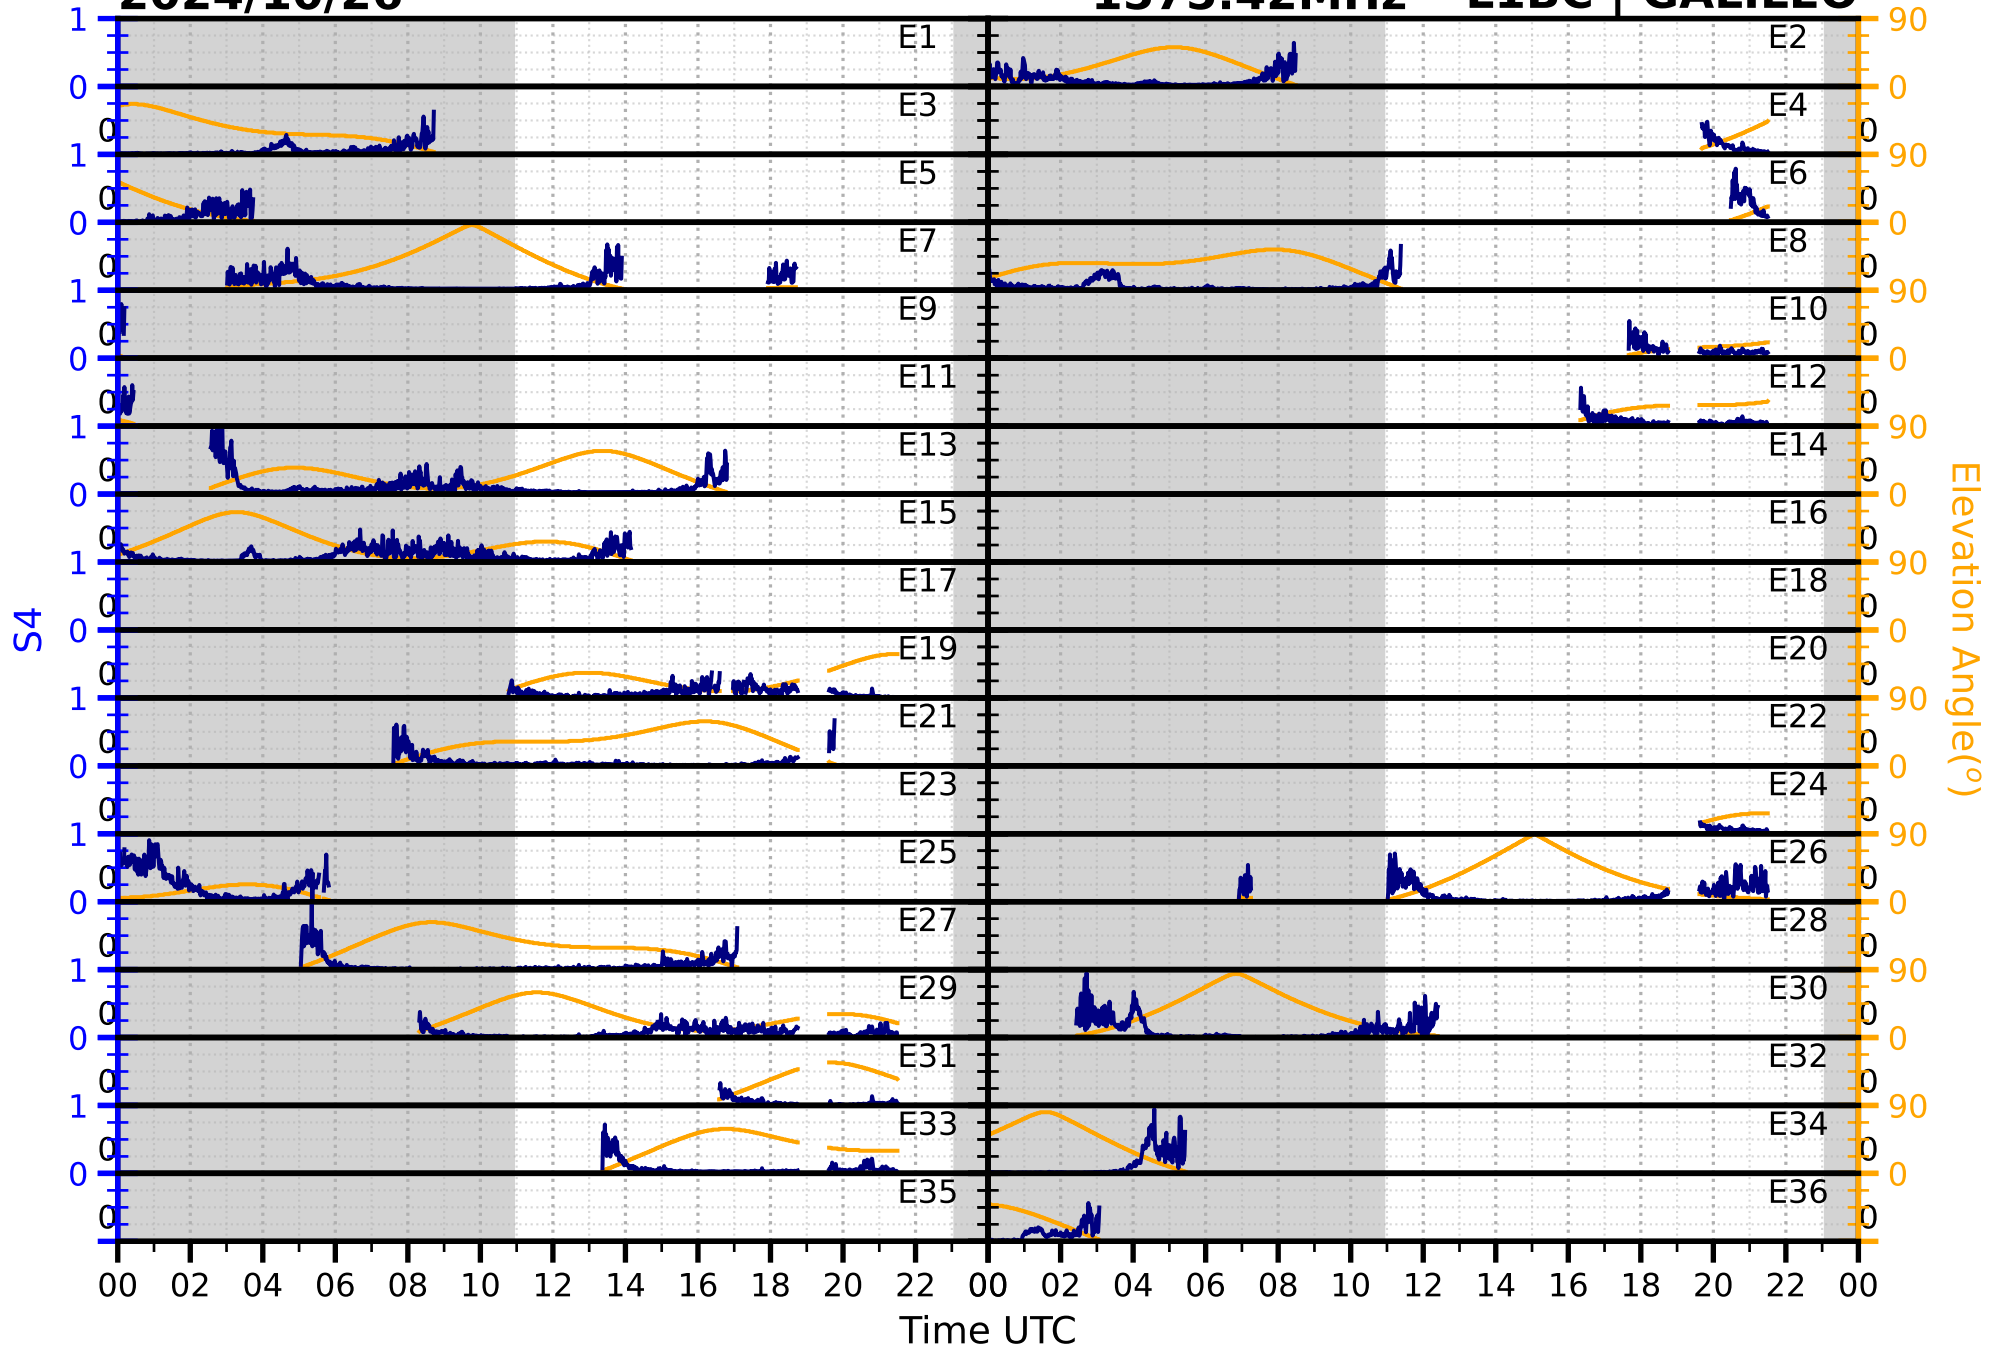

2024/10/26

S4

1575.42MHz

L1CA | GPS

2024/10/26

S4

1575.42MHz

L1BC | GALILEO

2024/10/26

S4

1602MHz

L1CA | GLONASS