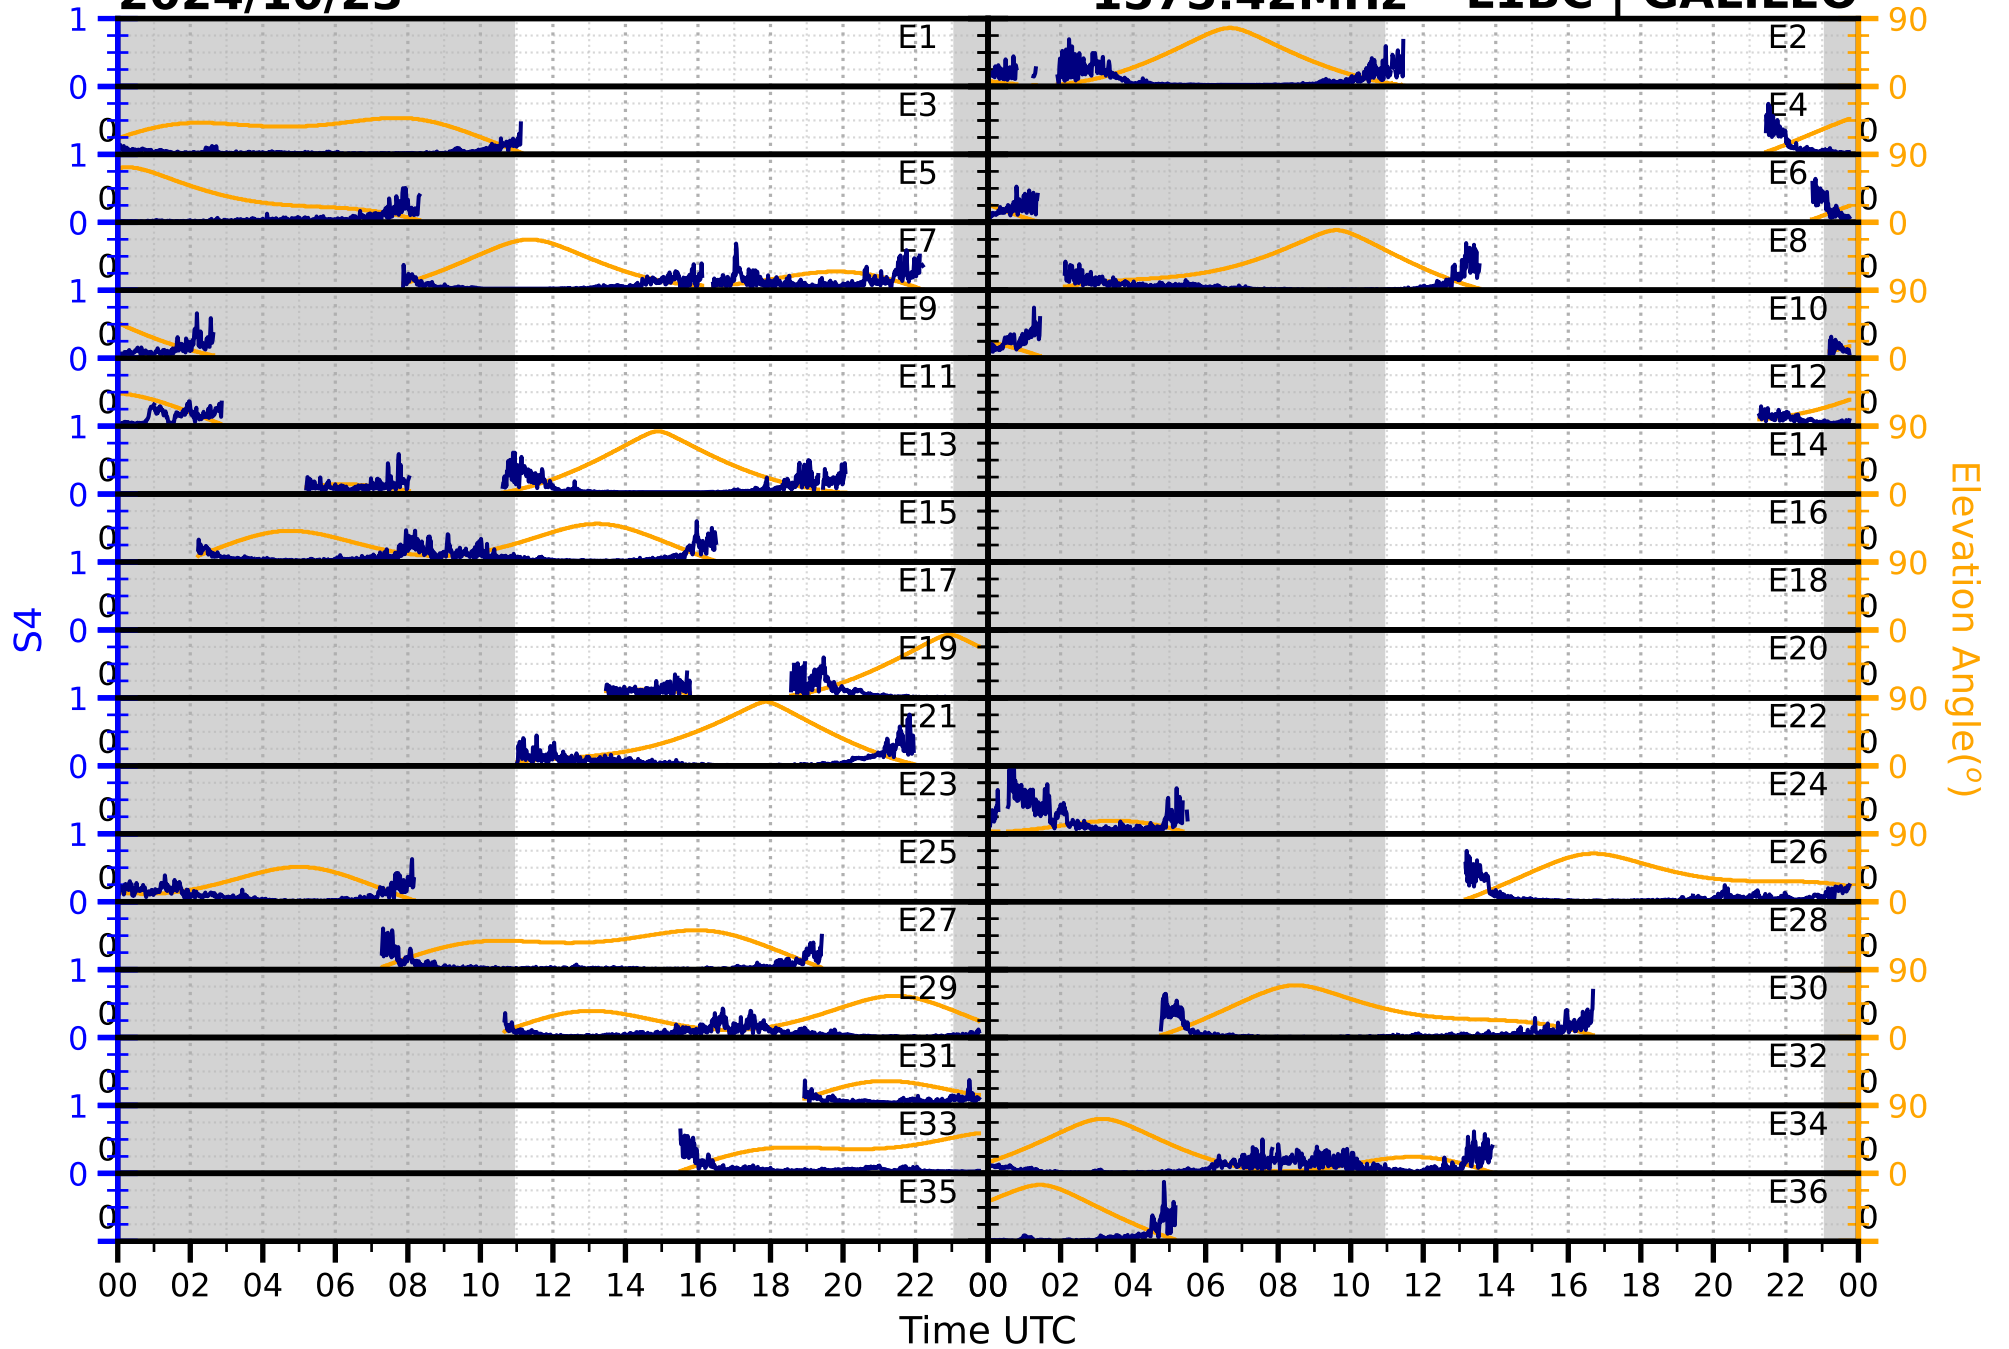

2024/10/23

S4

1575.42MHz

L1CA | GPS

2024/10/23

S4

1575.42MHz

L1BC | GALILEO

2024/10/23

S4

1602MHz

L1CA | GLONASS