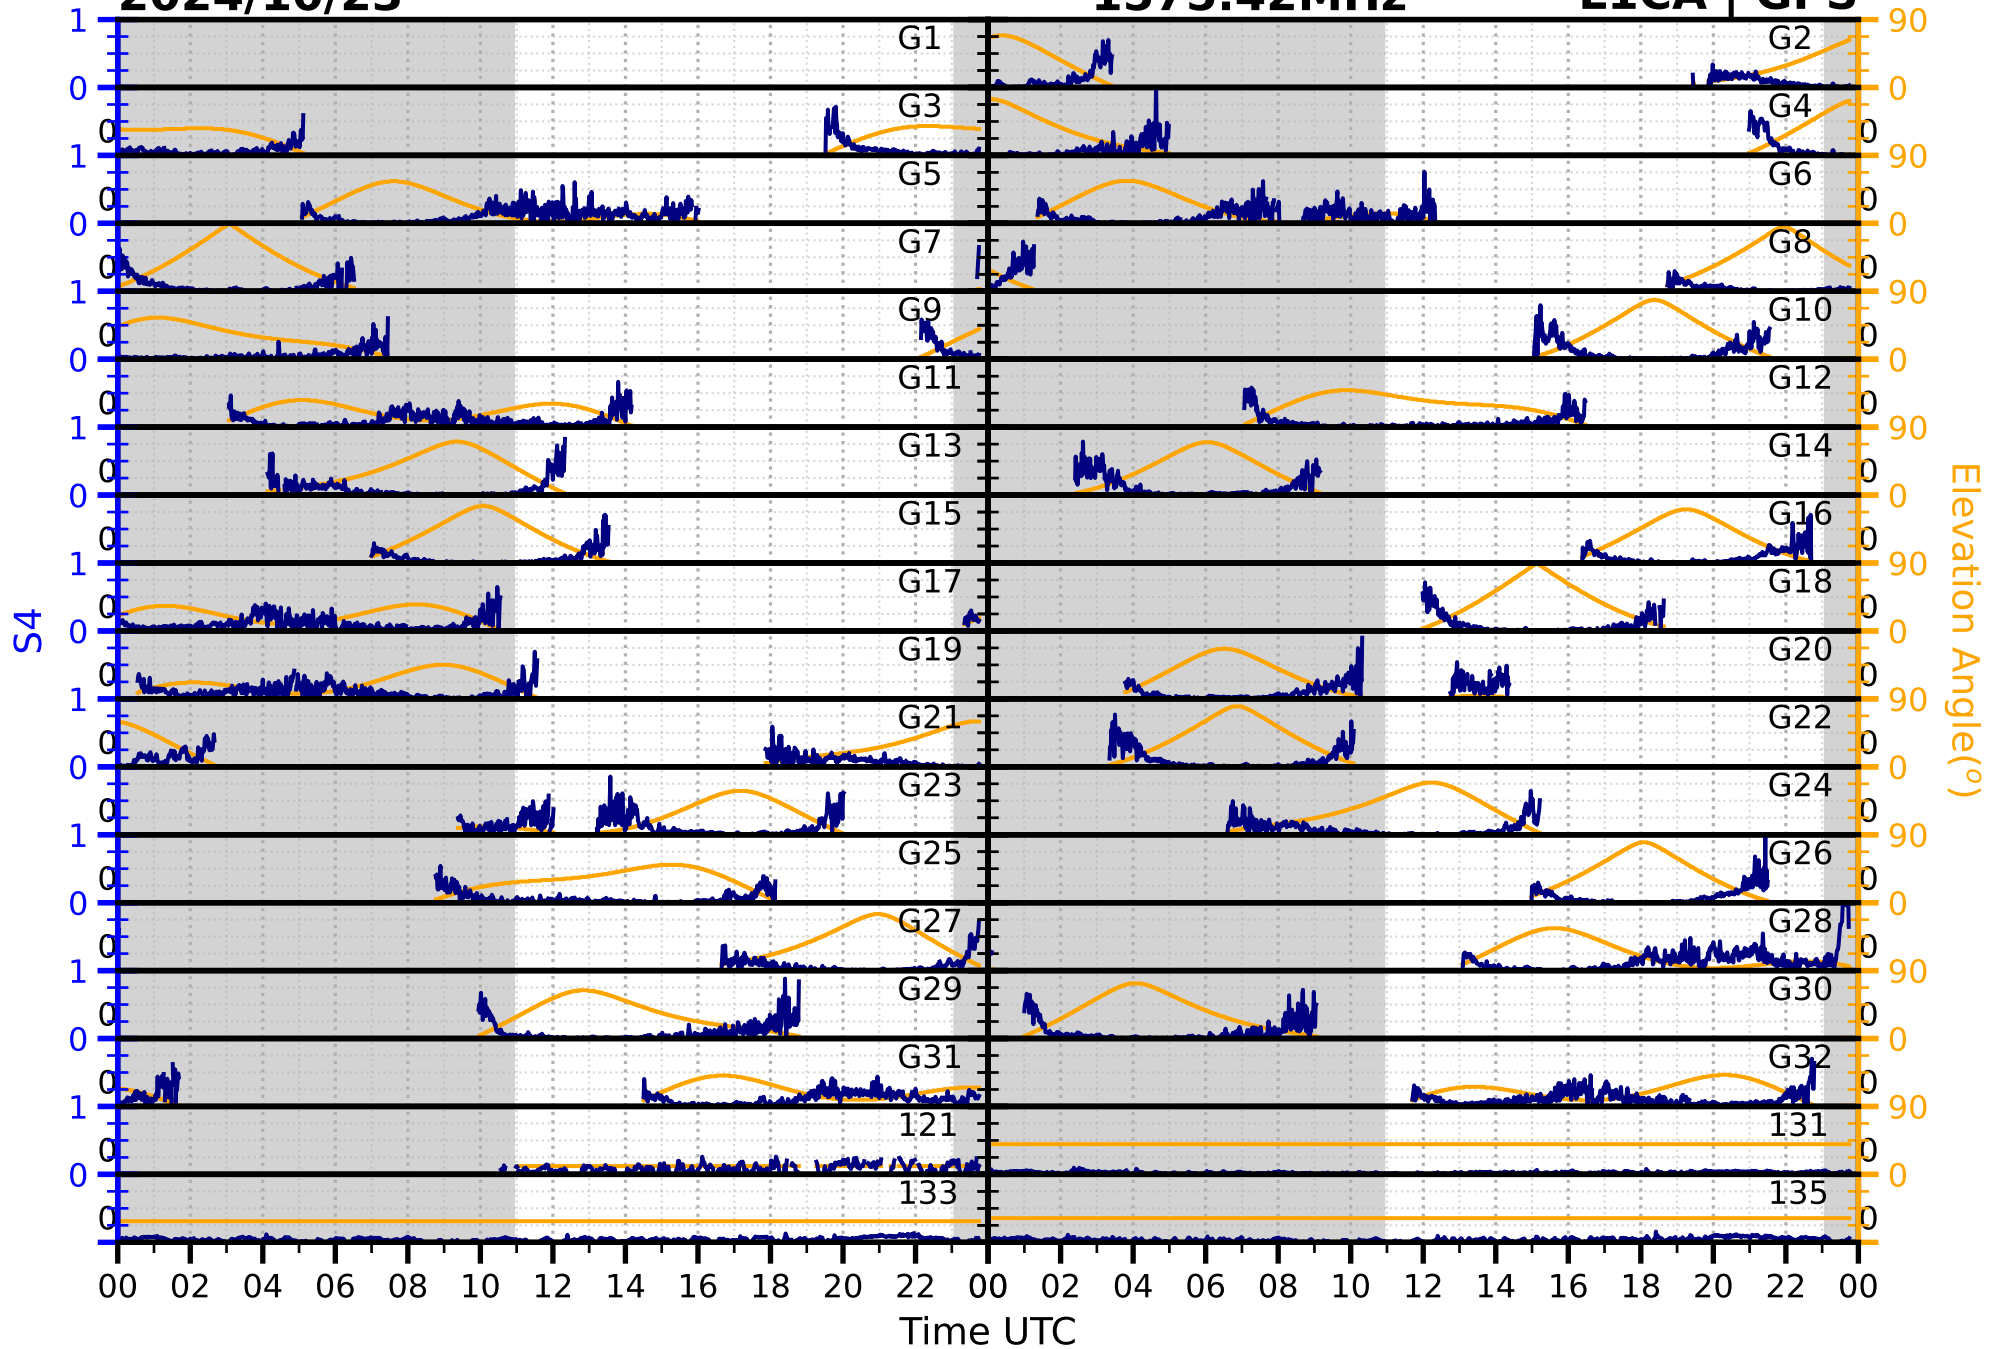

2024/10/23

S4

1575.42MHz

L1CA | GPS

2024/10/23

S4

1575.42MHz

L1BC | GALILEO

2024/10/23

S4

1602MHz

L1CA | GLONASS