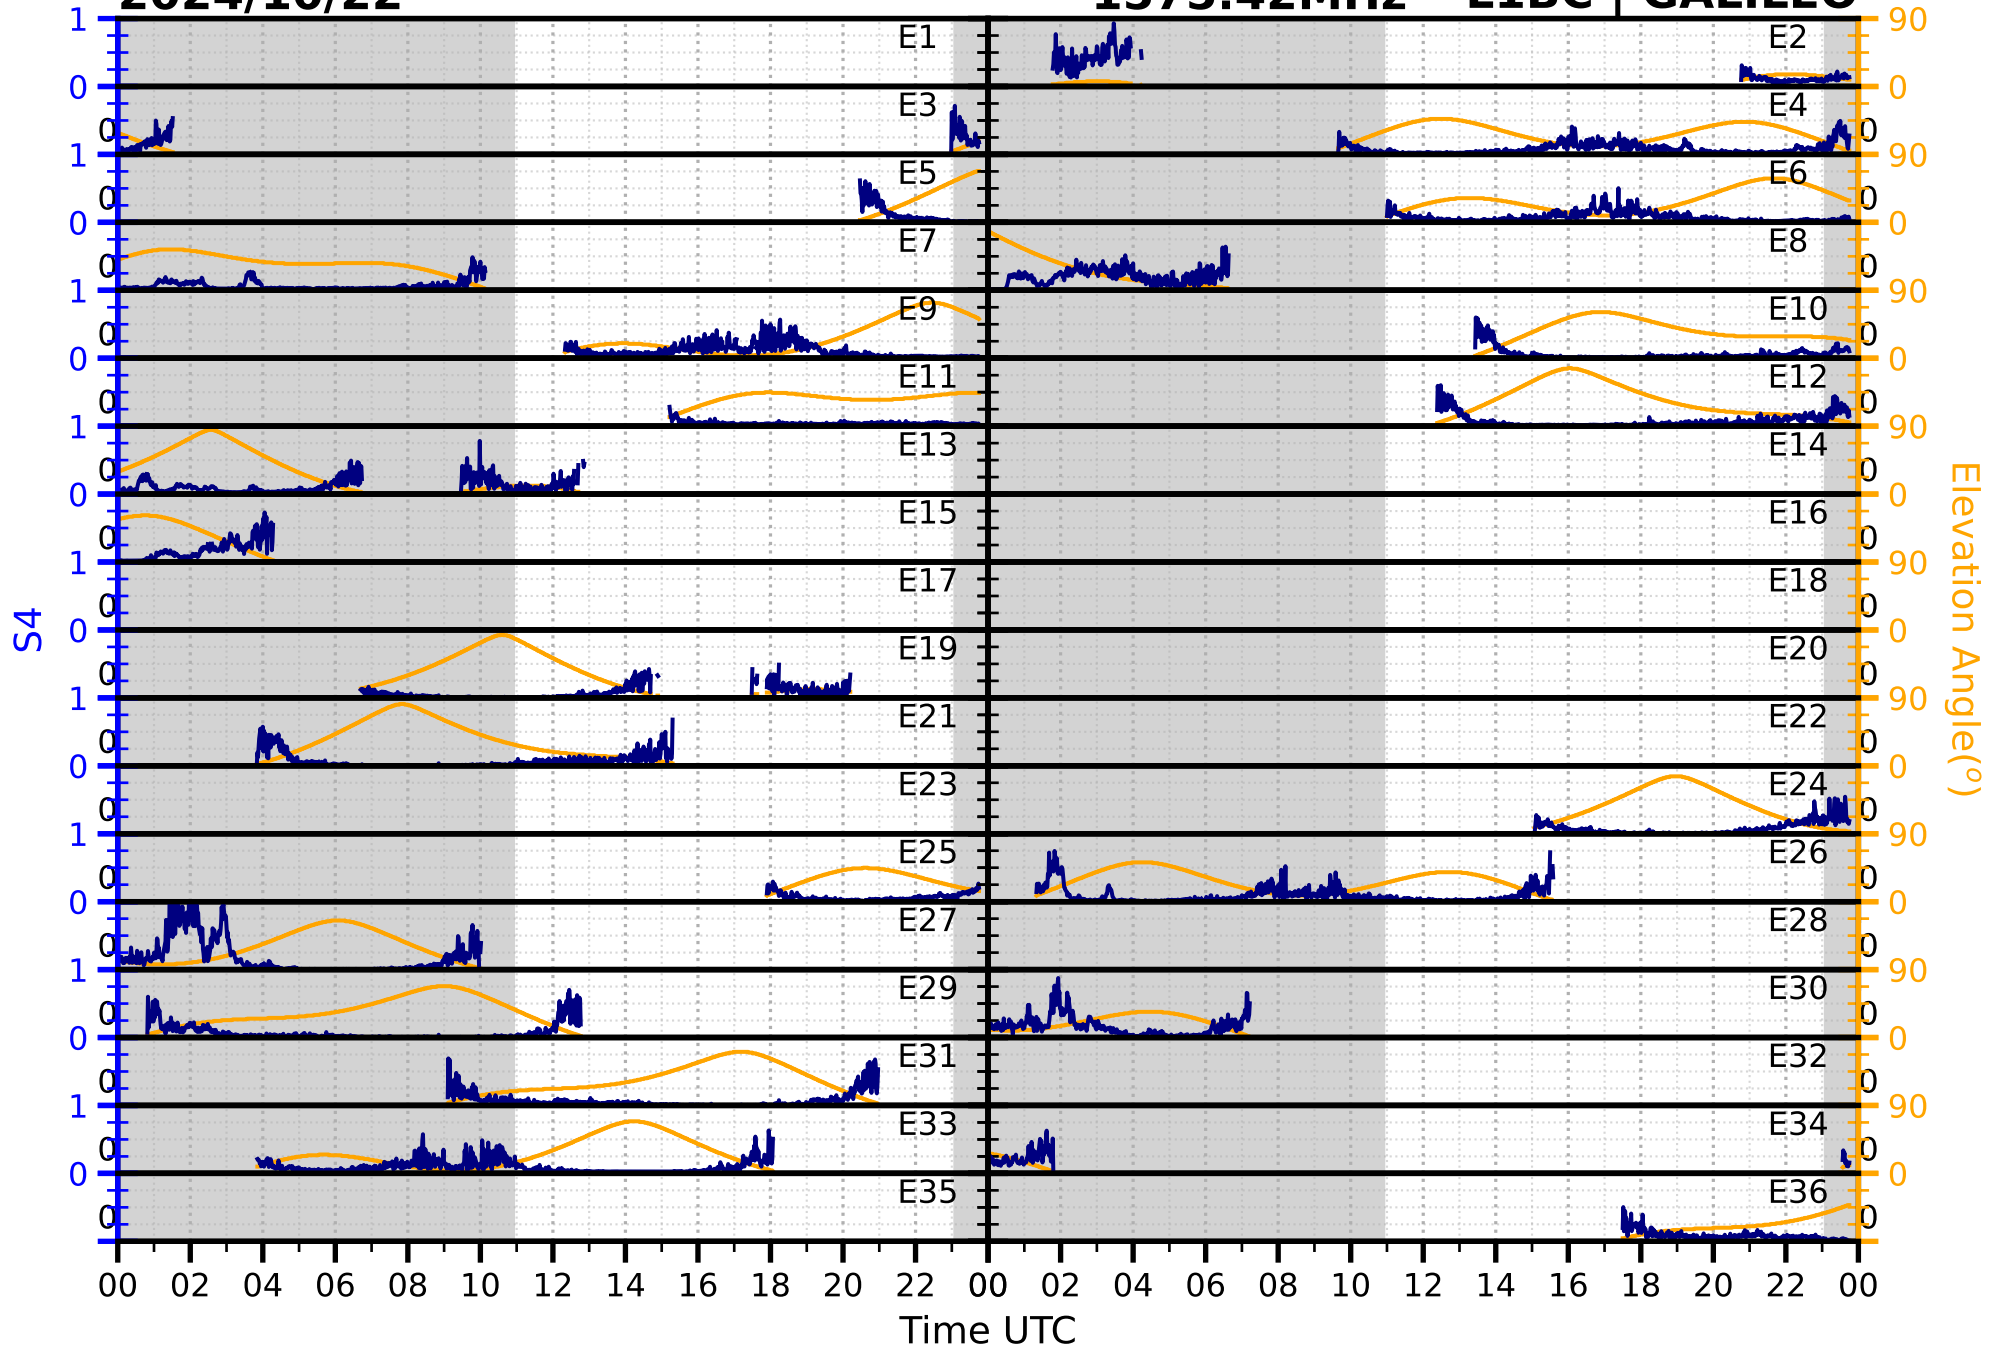

2024/10/22

S4

1575.42MHz

L1CA | GPS

2024/10/22

S4

1575.42MHz

L1BC | GALILEO

2024/10/22

S4

1602MHz

L1CA | GLONASS