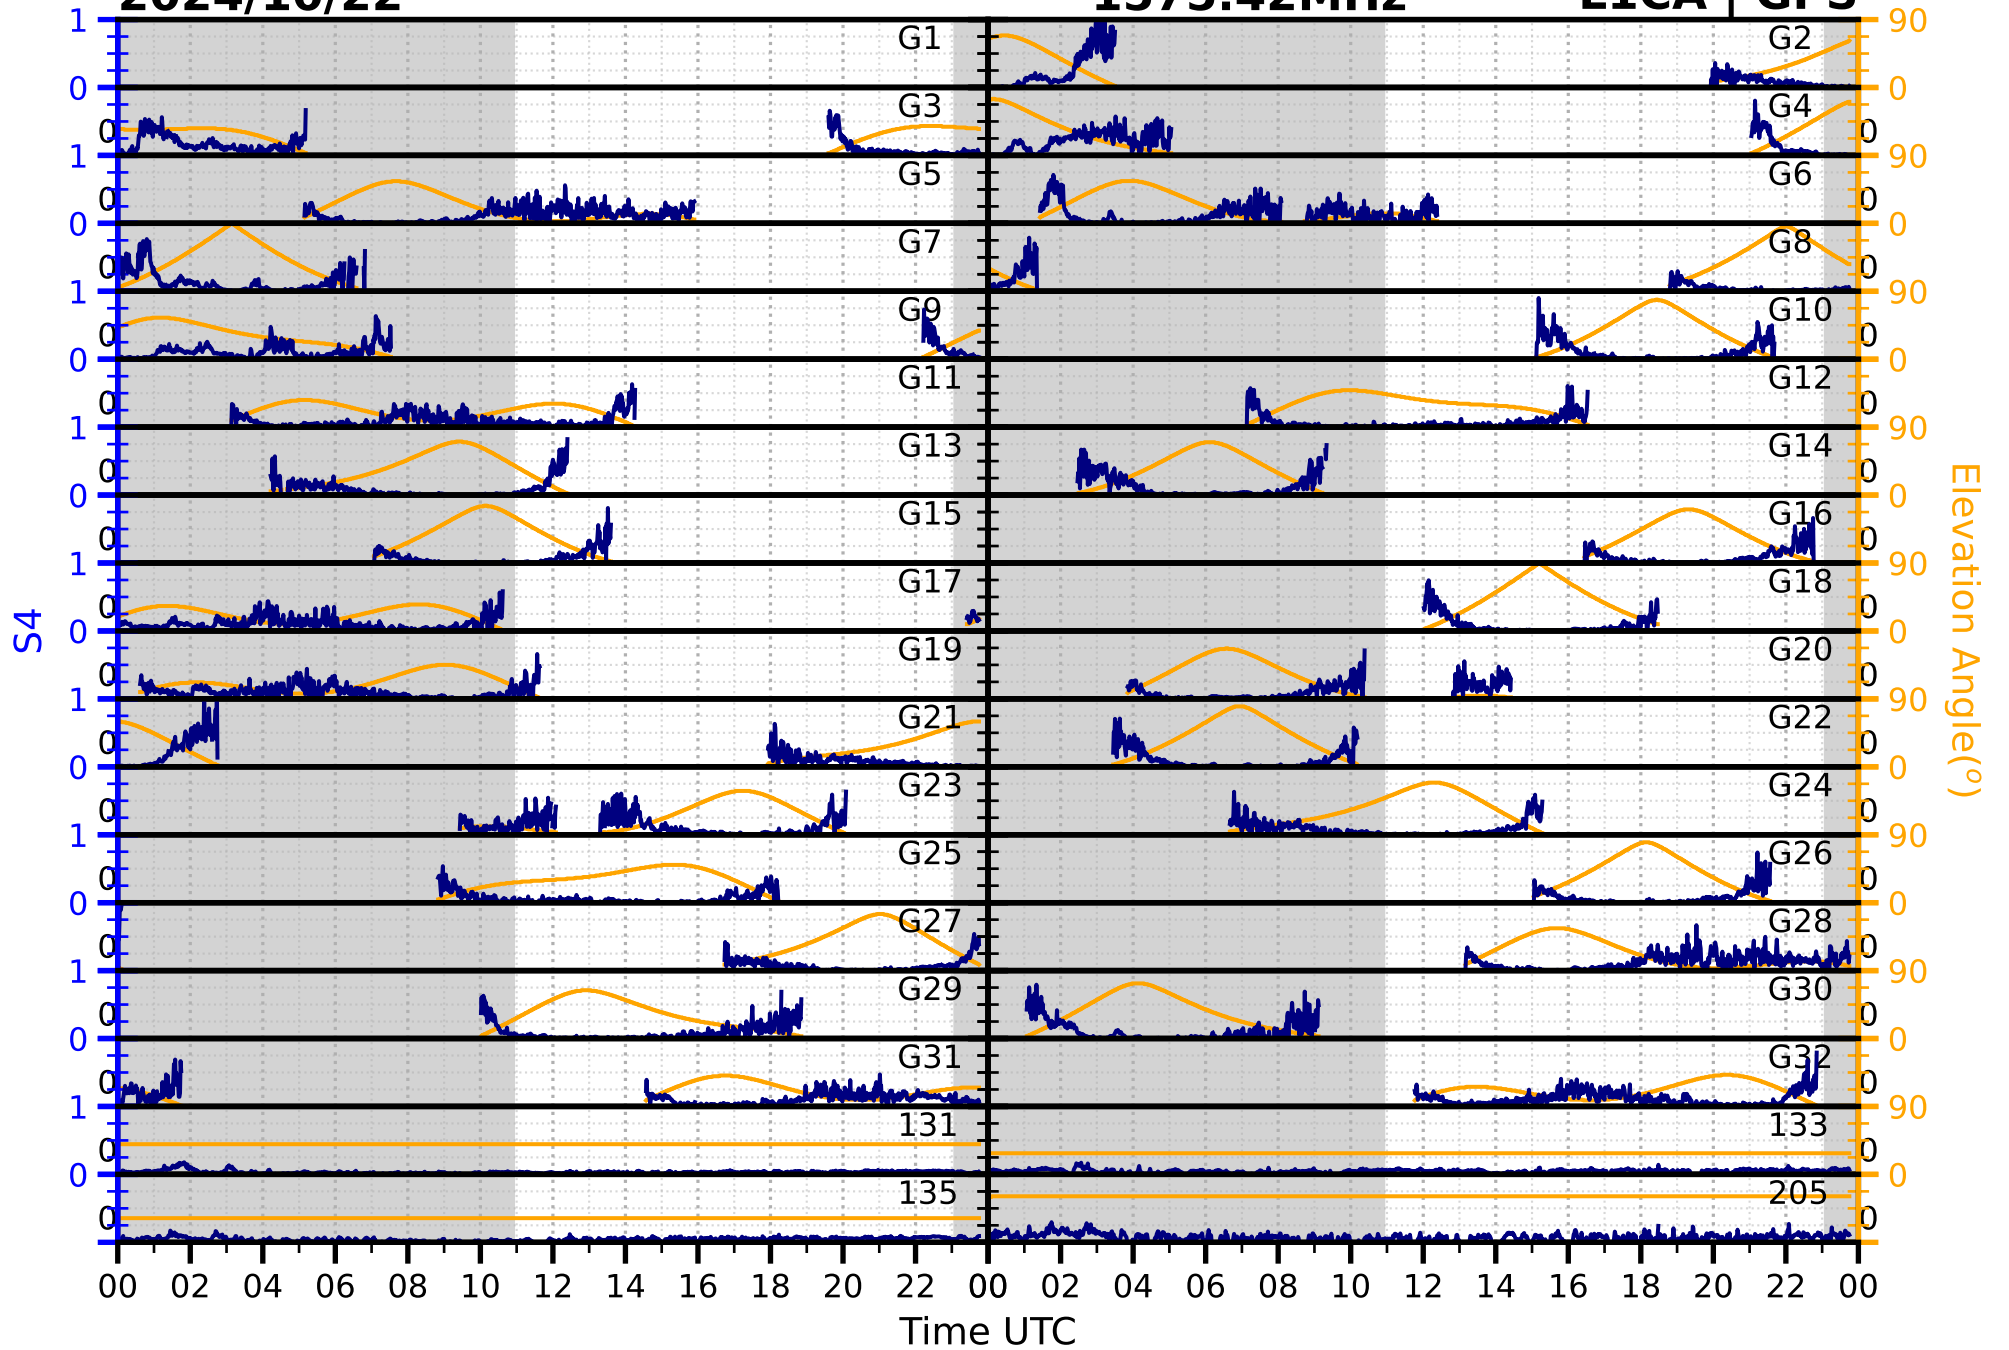

2024/10/22

S4

1575.42MHz

L1CA | GPS

2024/10/22

S4

1575.42MHz

L1BC | GALILEO

2024/10/22

S4

1602MHz

L1CA | GLONASS