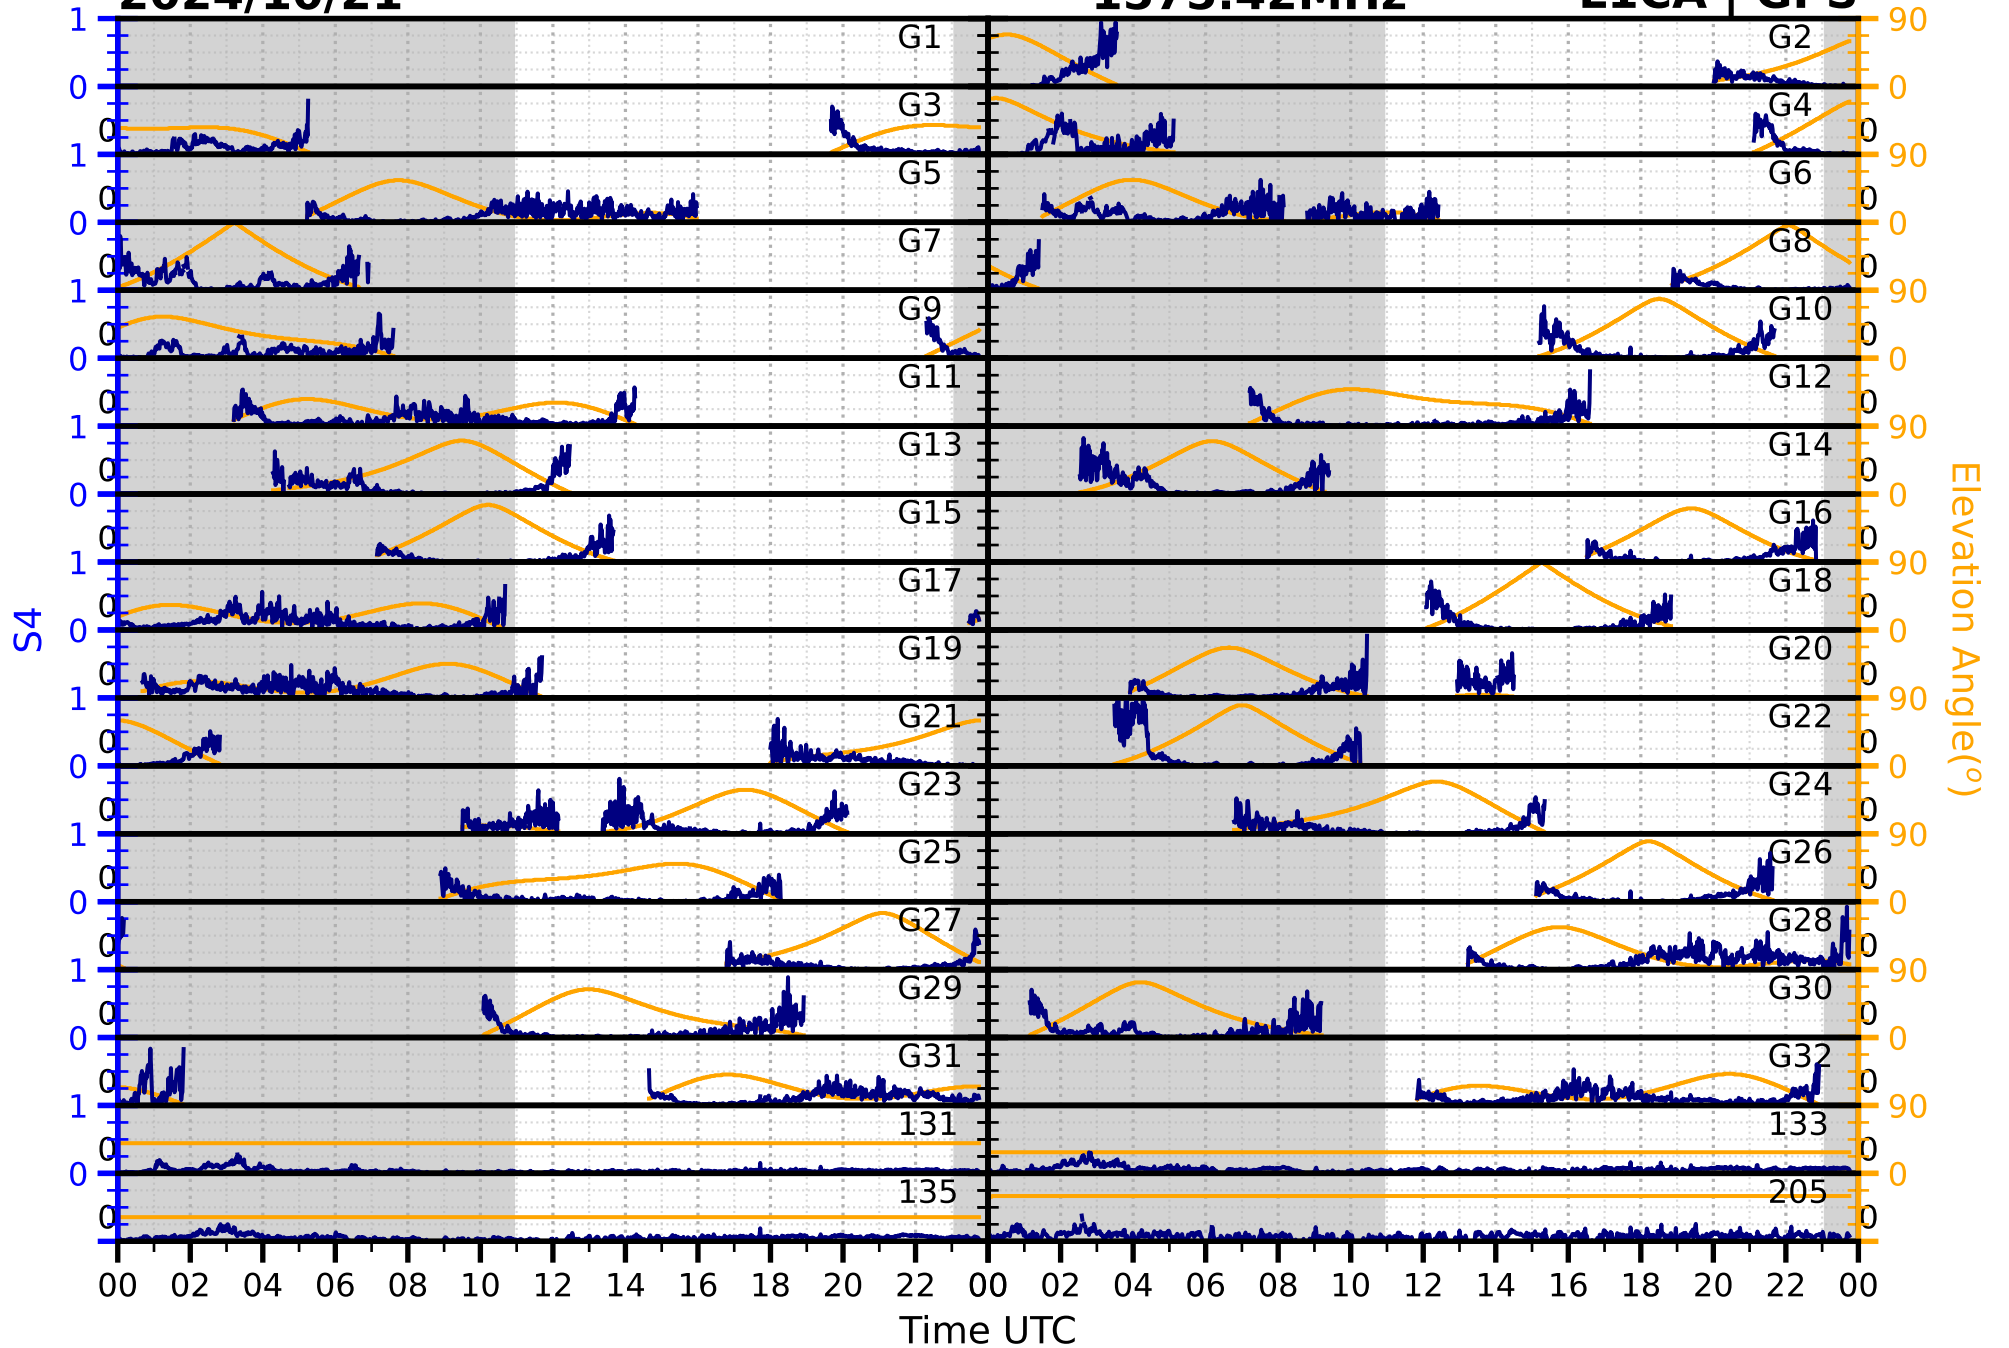

2024/10/21

S4

1575.42MHz

L1CA | GPS

2024/10/21

S4 1575.42MHz L1BC | GALILEO

2024/10/21

S4

1602MHz

L1CA | GLONASS