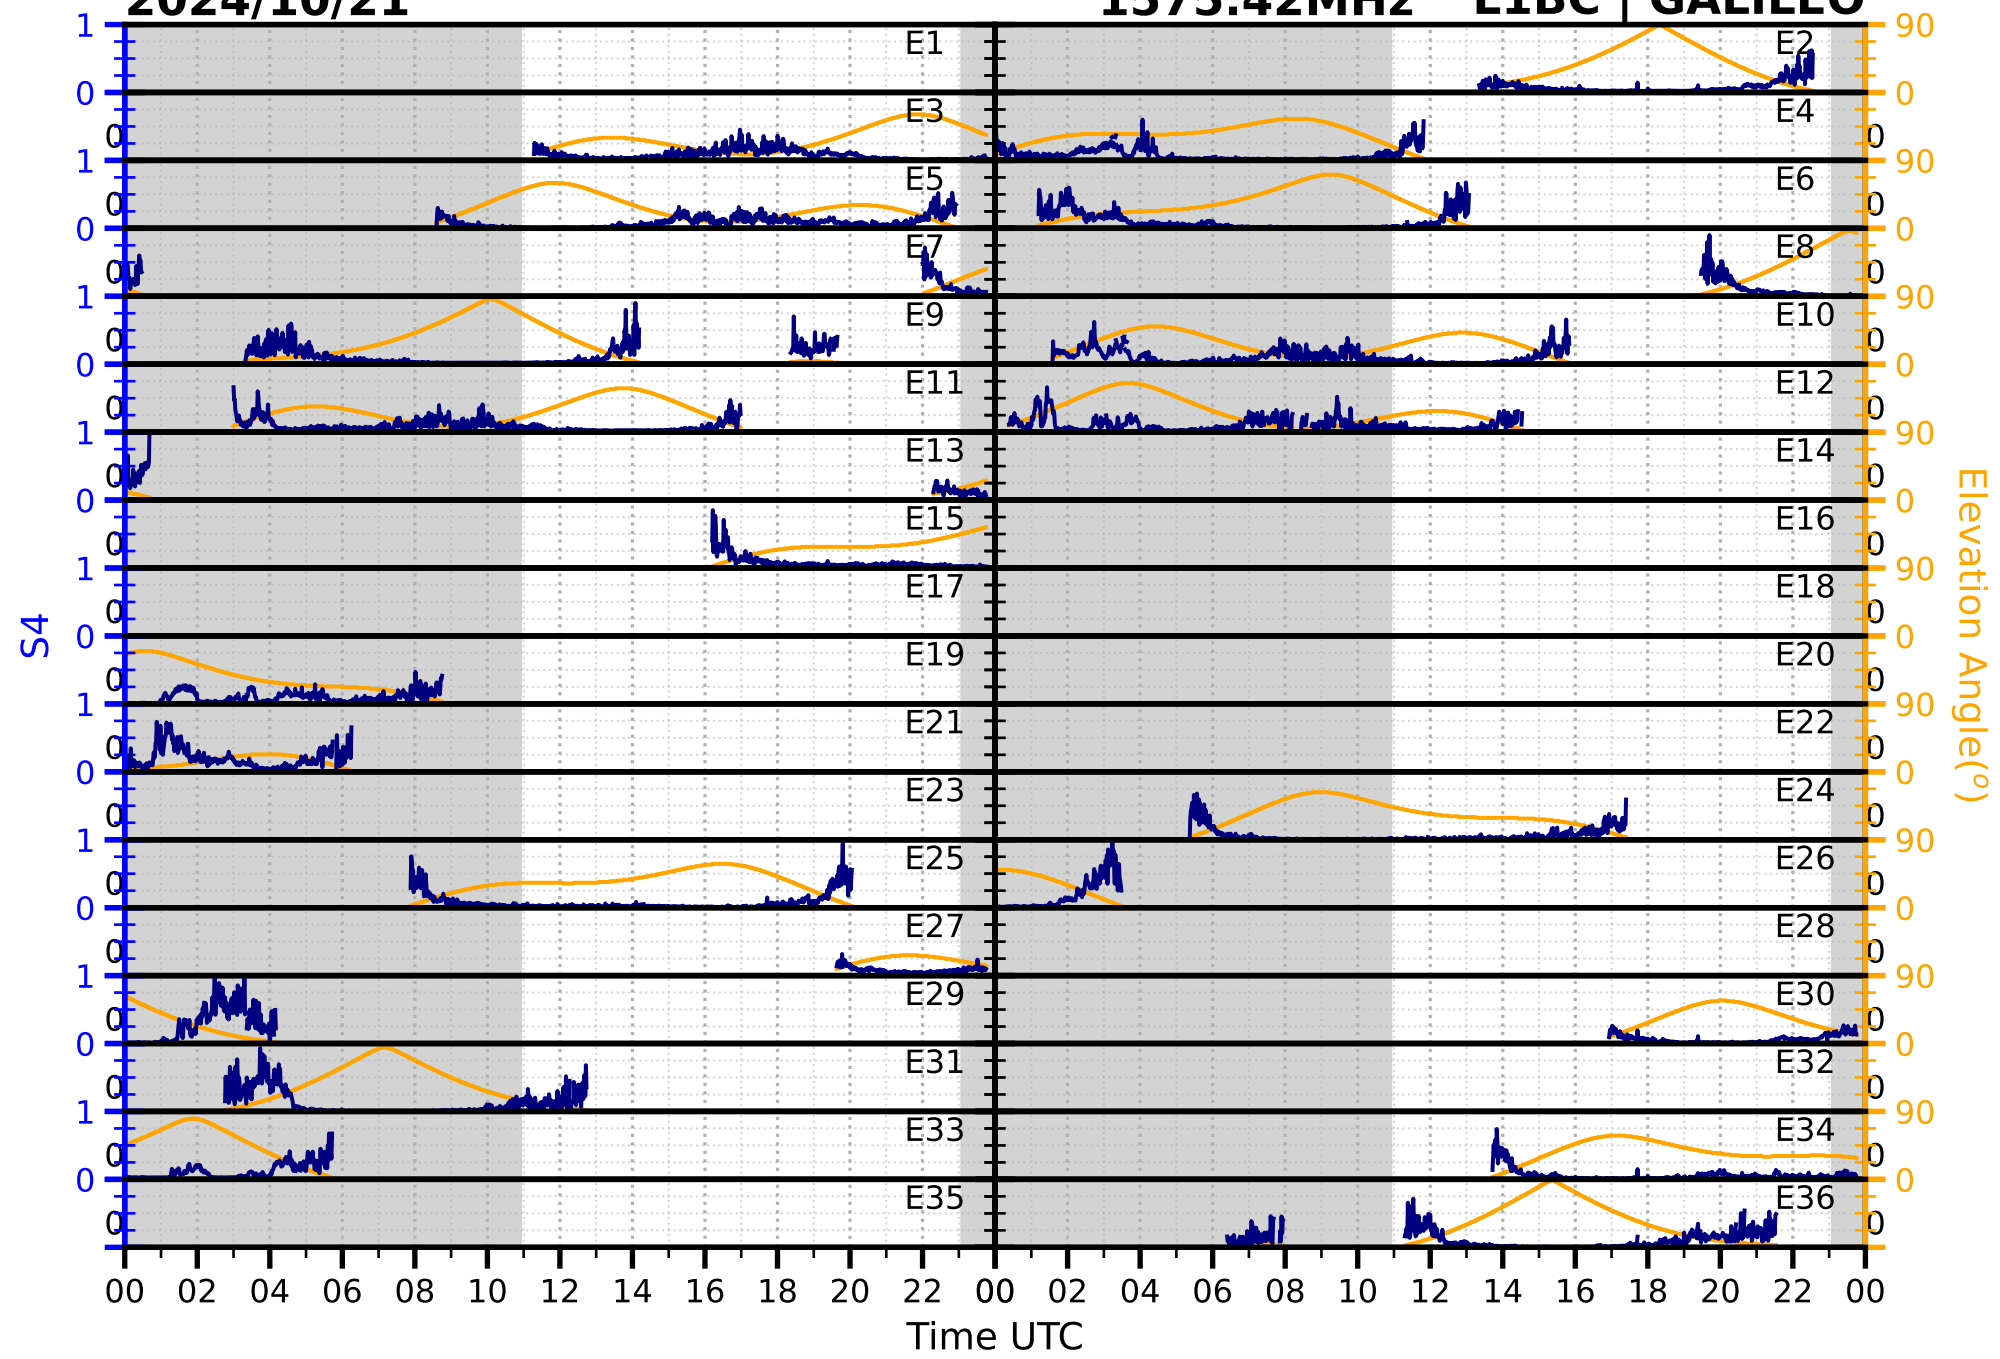

2024/10/21

S4

1575.42MHz

L1CA | GPS

2024/10/21

S4 1575.42MHz L1BC | GALILEO

2024/10/21

S4

1602MHz

L1CA | GLONASS