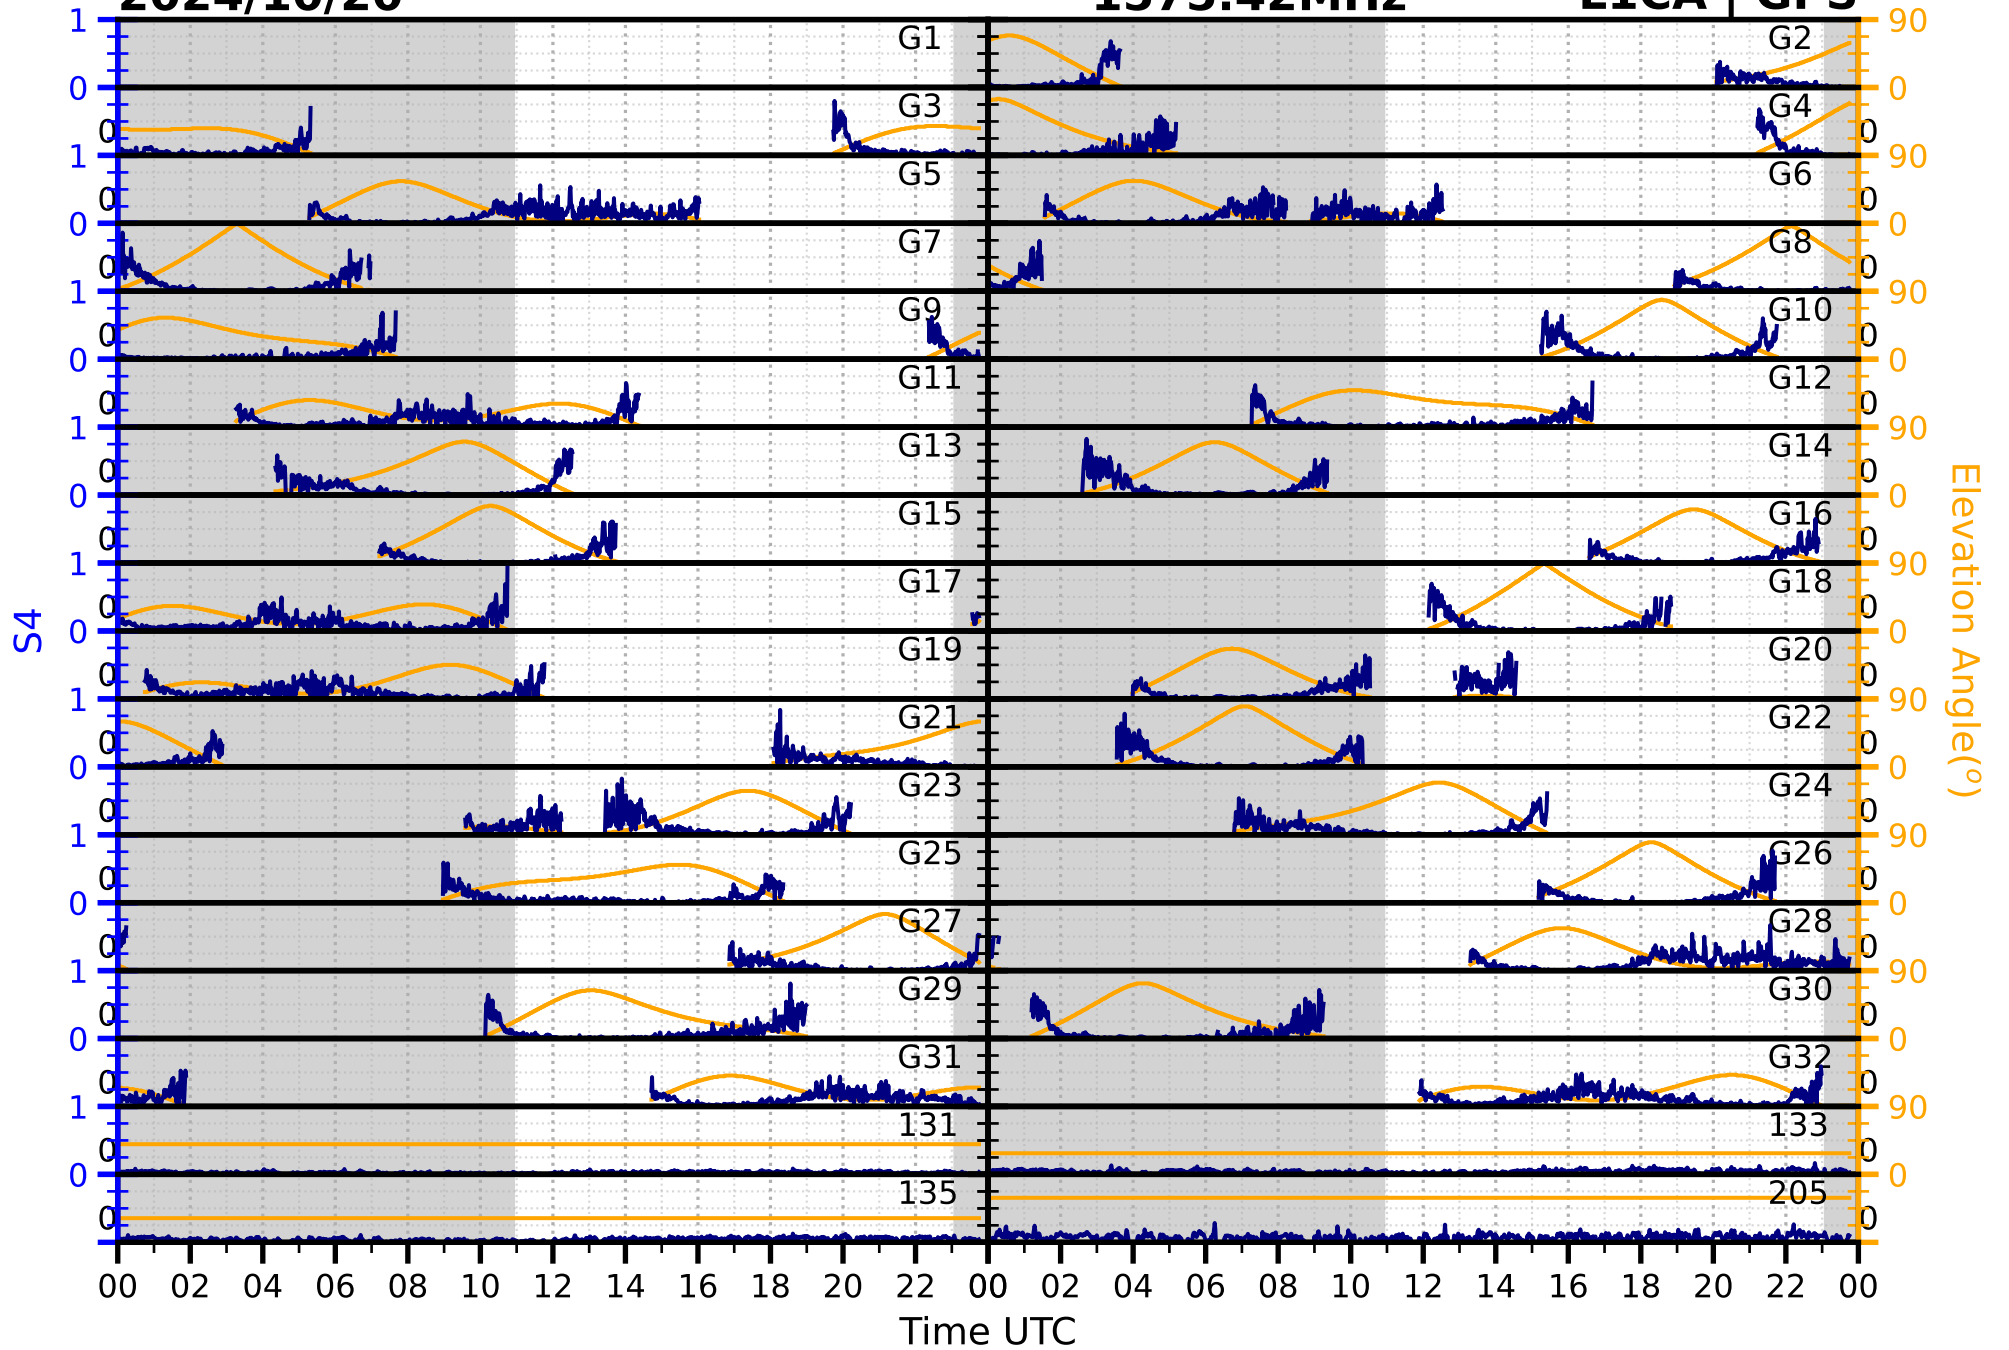

2024/10/20

S4

1575.42MHz

L1CA | GPS

2024/10/20

S4 1575.42MHz L1BC | GALILEO

2024/10/20

S4

1602MHz

L1CA | GLONASS