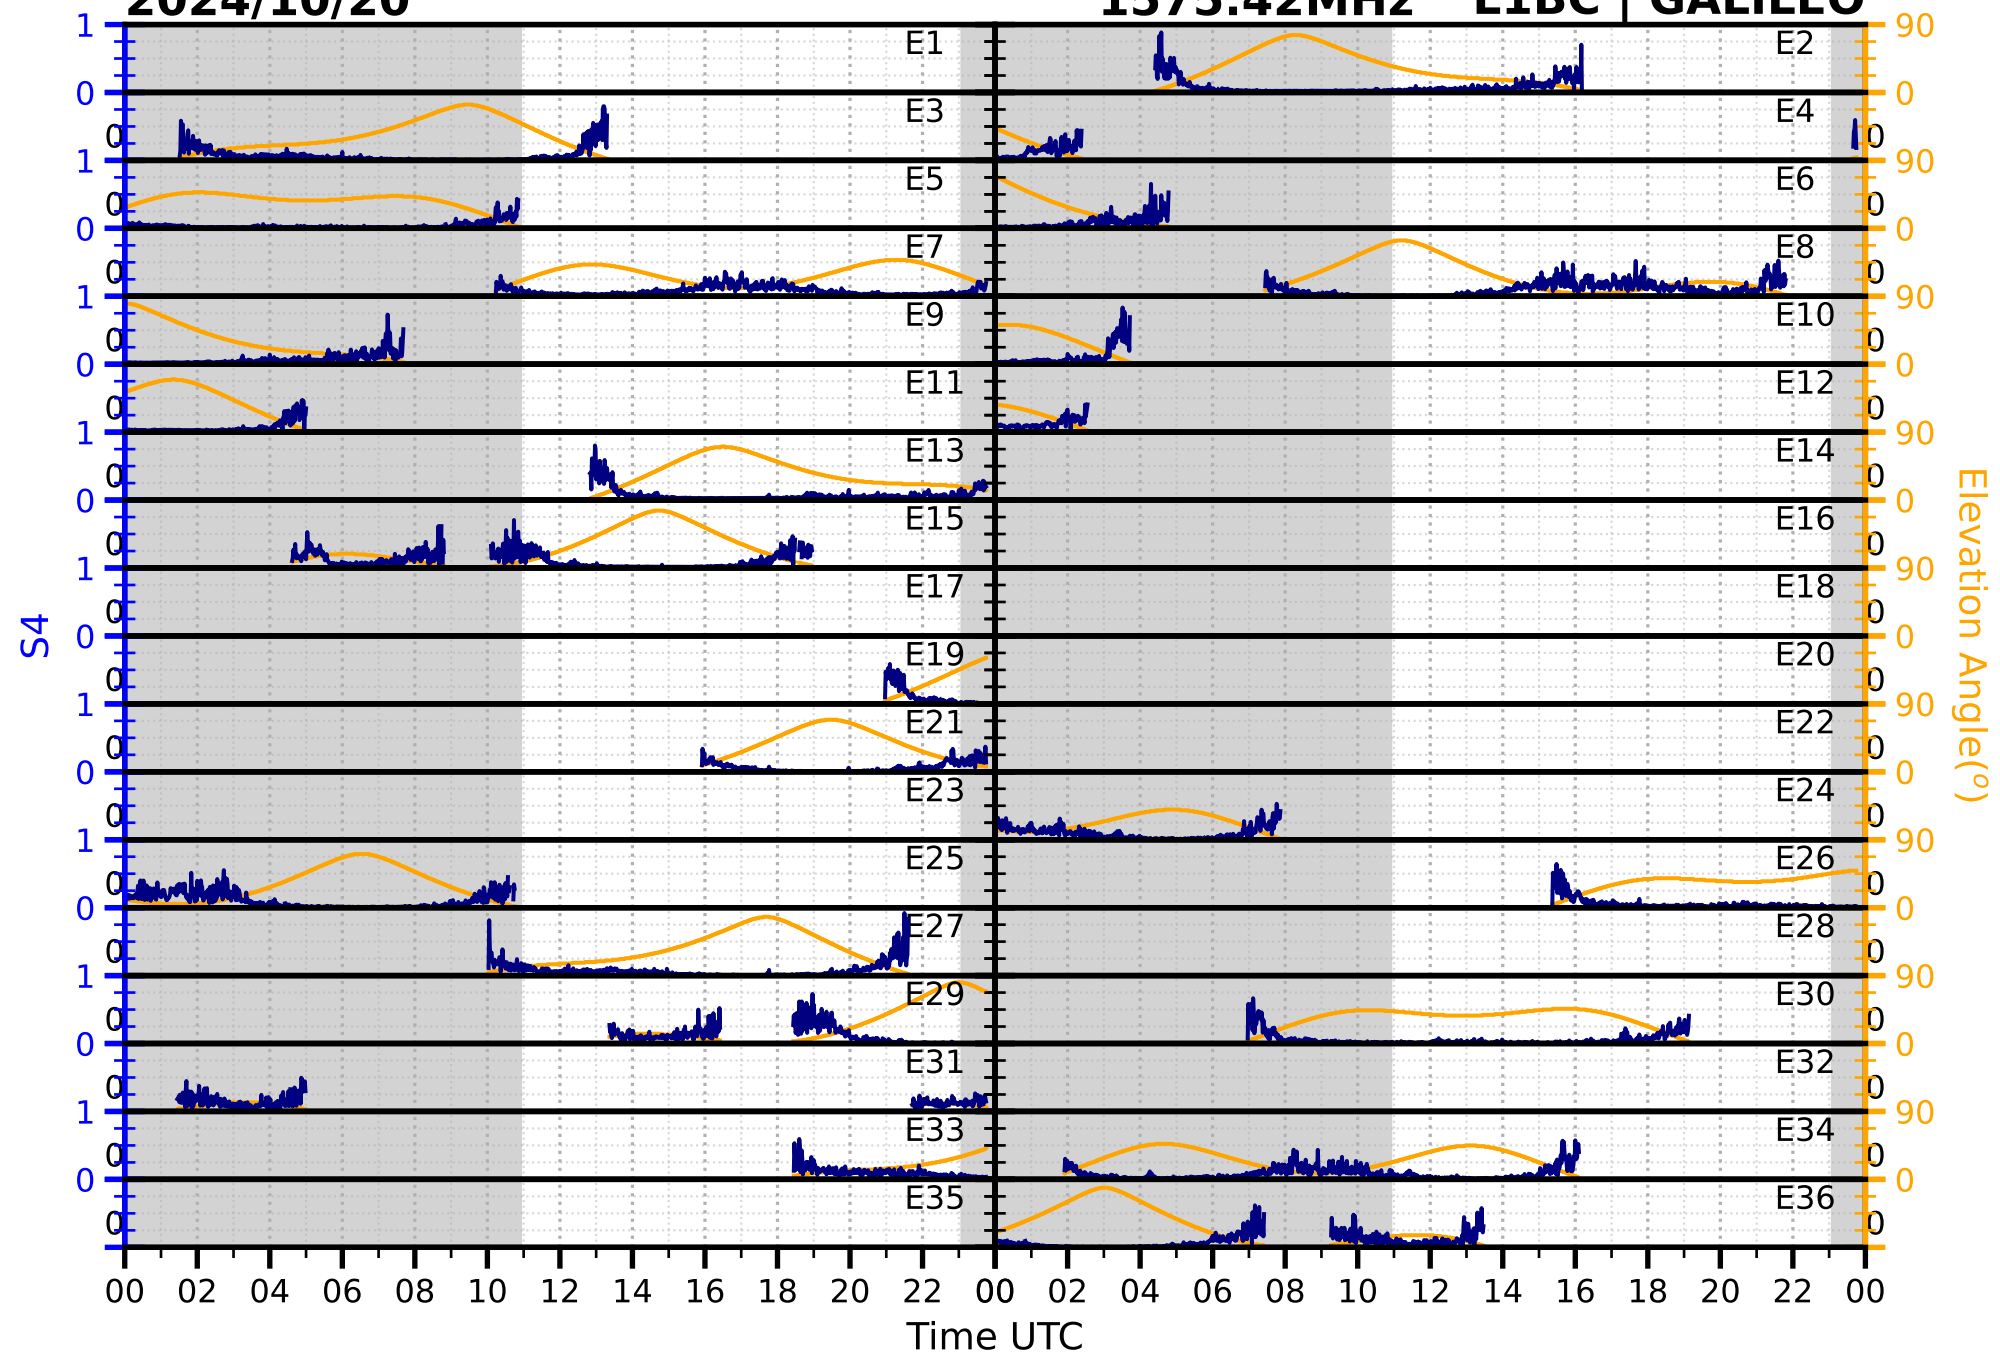

2024/10/20

S4

1575.42MHz

L1CA | GPS

2024/10/20

S4 1575.42MHz L1BC | GALILEO

2024/10/20

S4

1602MHz

L1CA | GLONASS