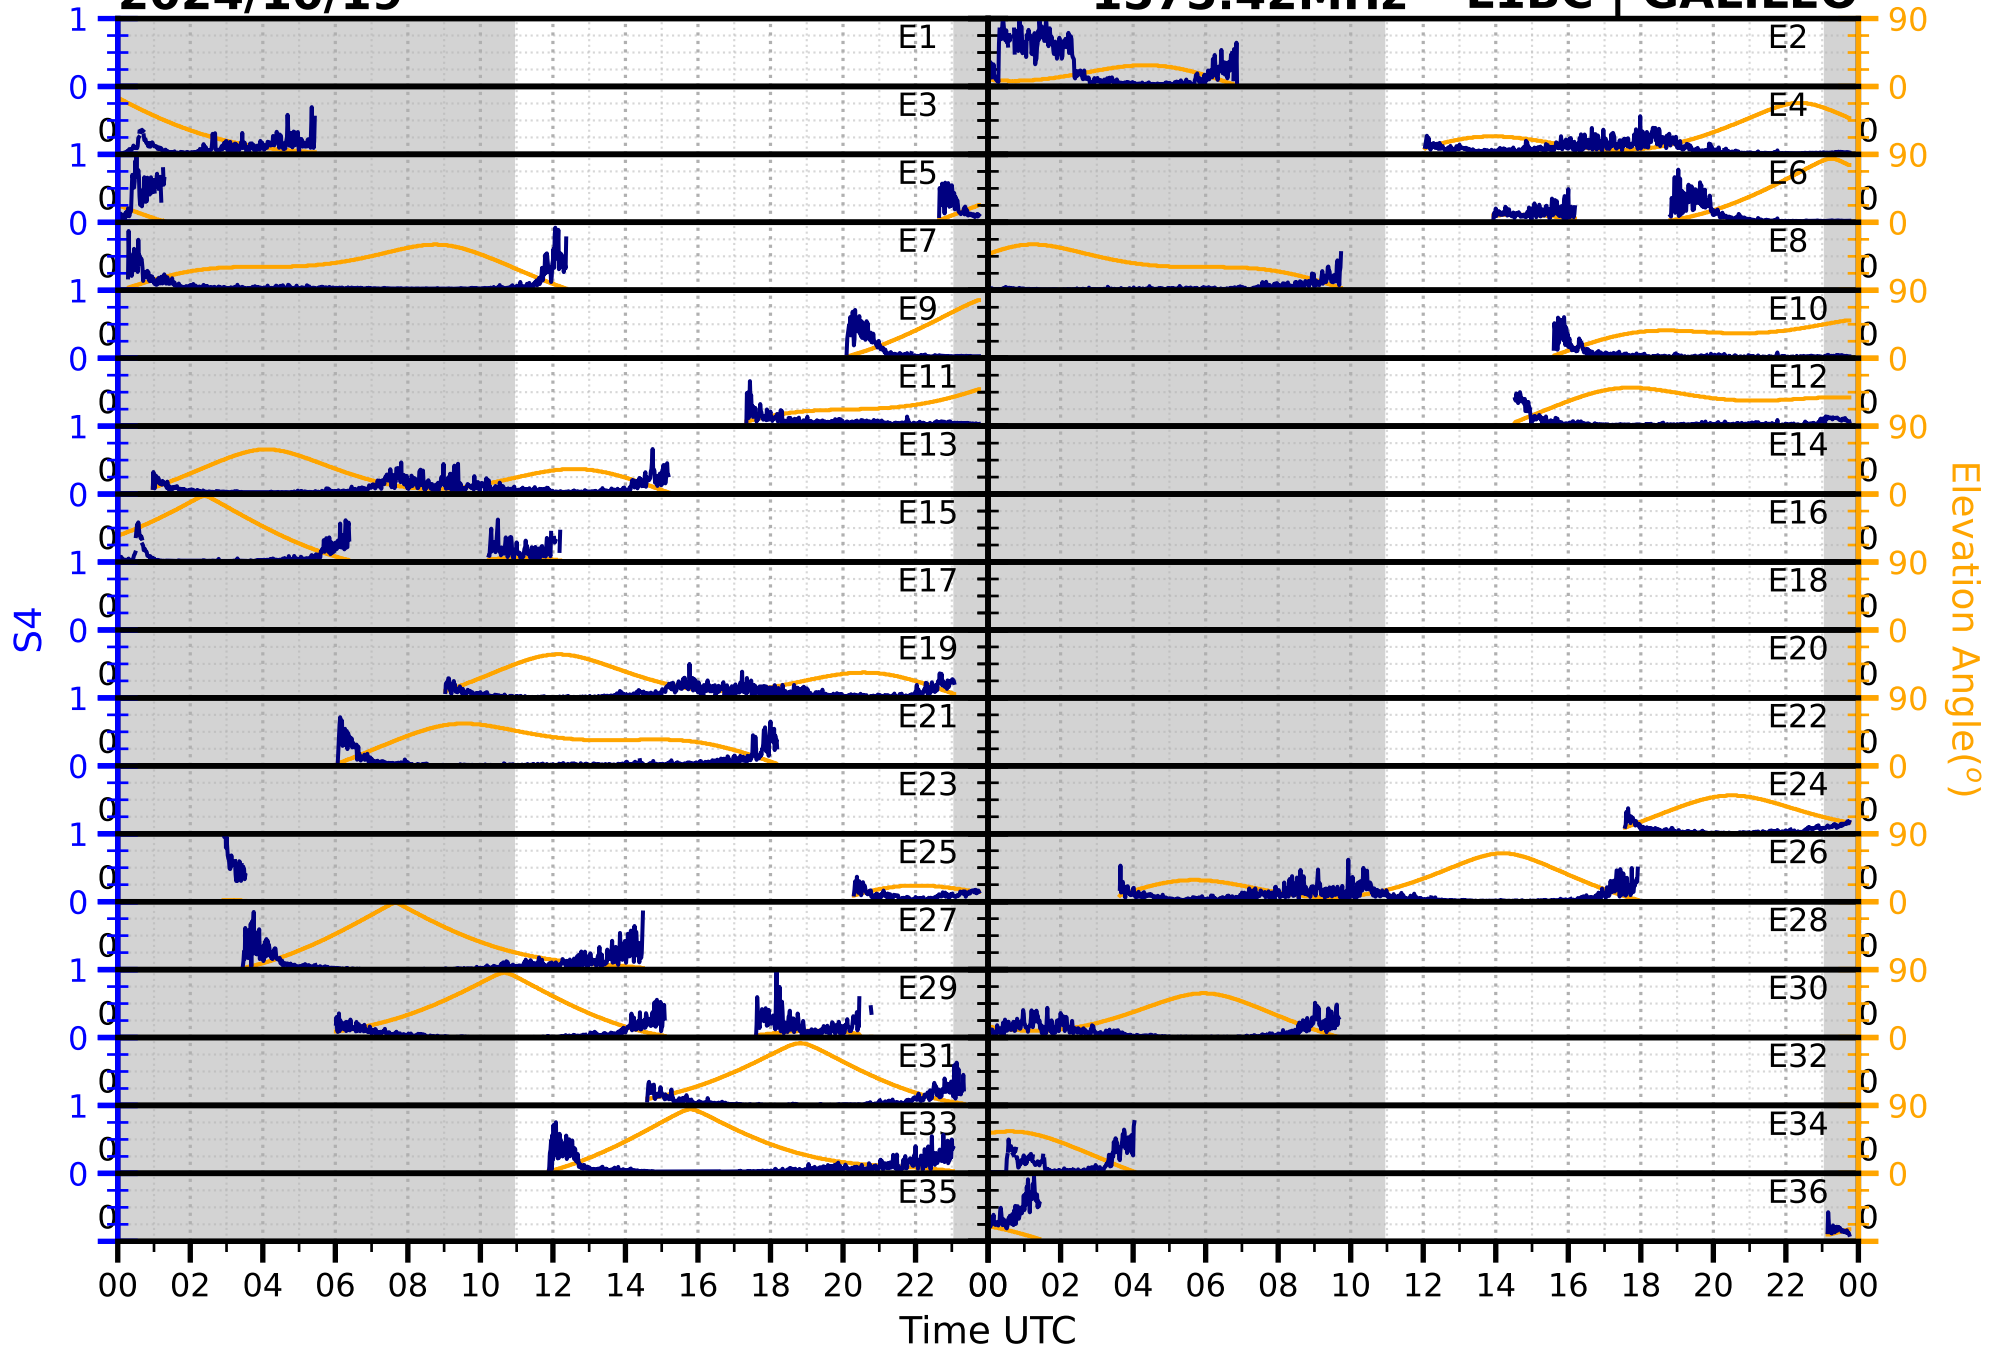

2024/10/19

S4

1575.42MHz

L1CA | GPS

2024/10/19

S4

1575.42MHz

L1BC | GALILEO

2024/10/19

S4

1602MHz

L1CA | GLONASS