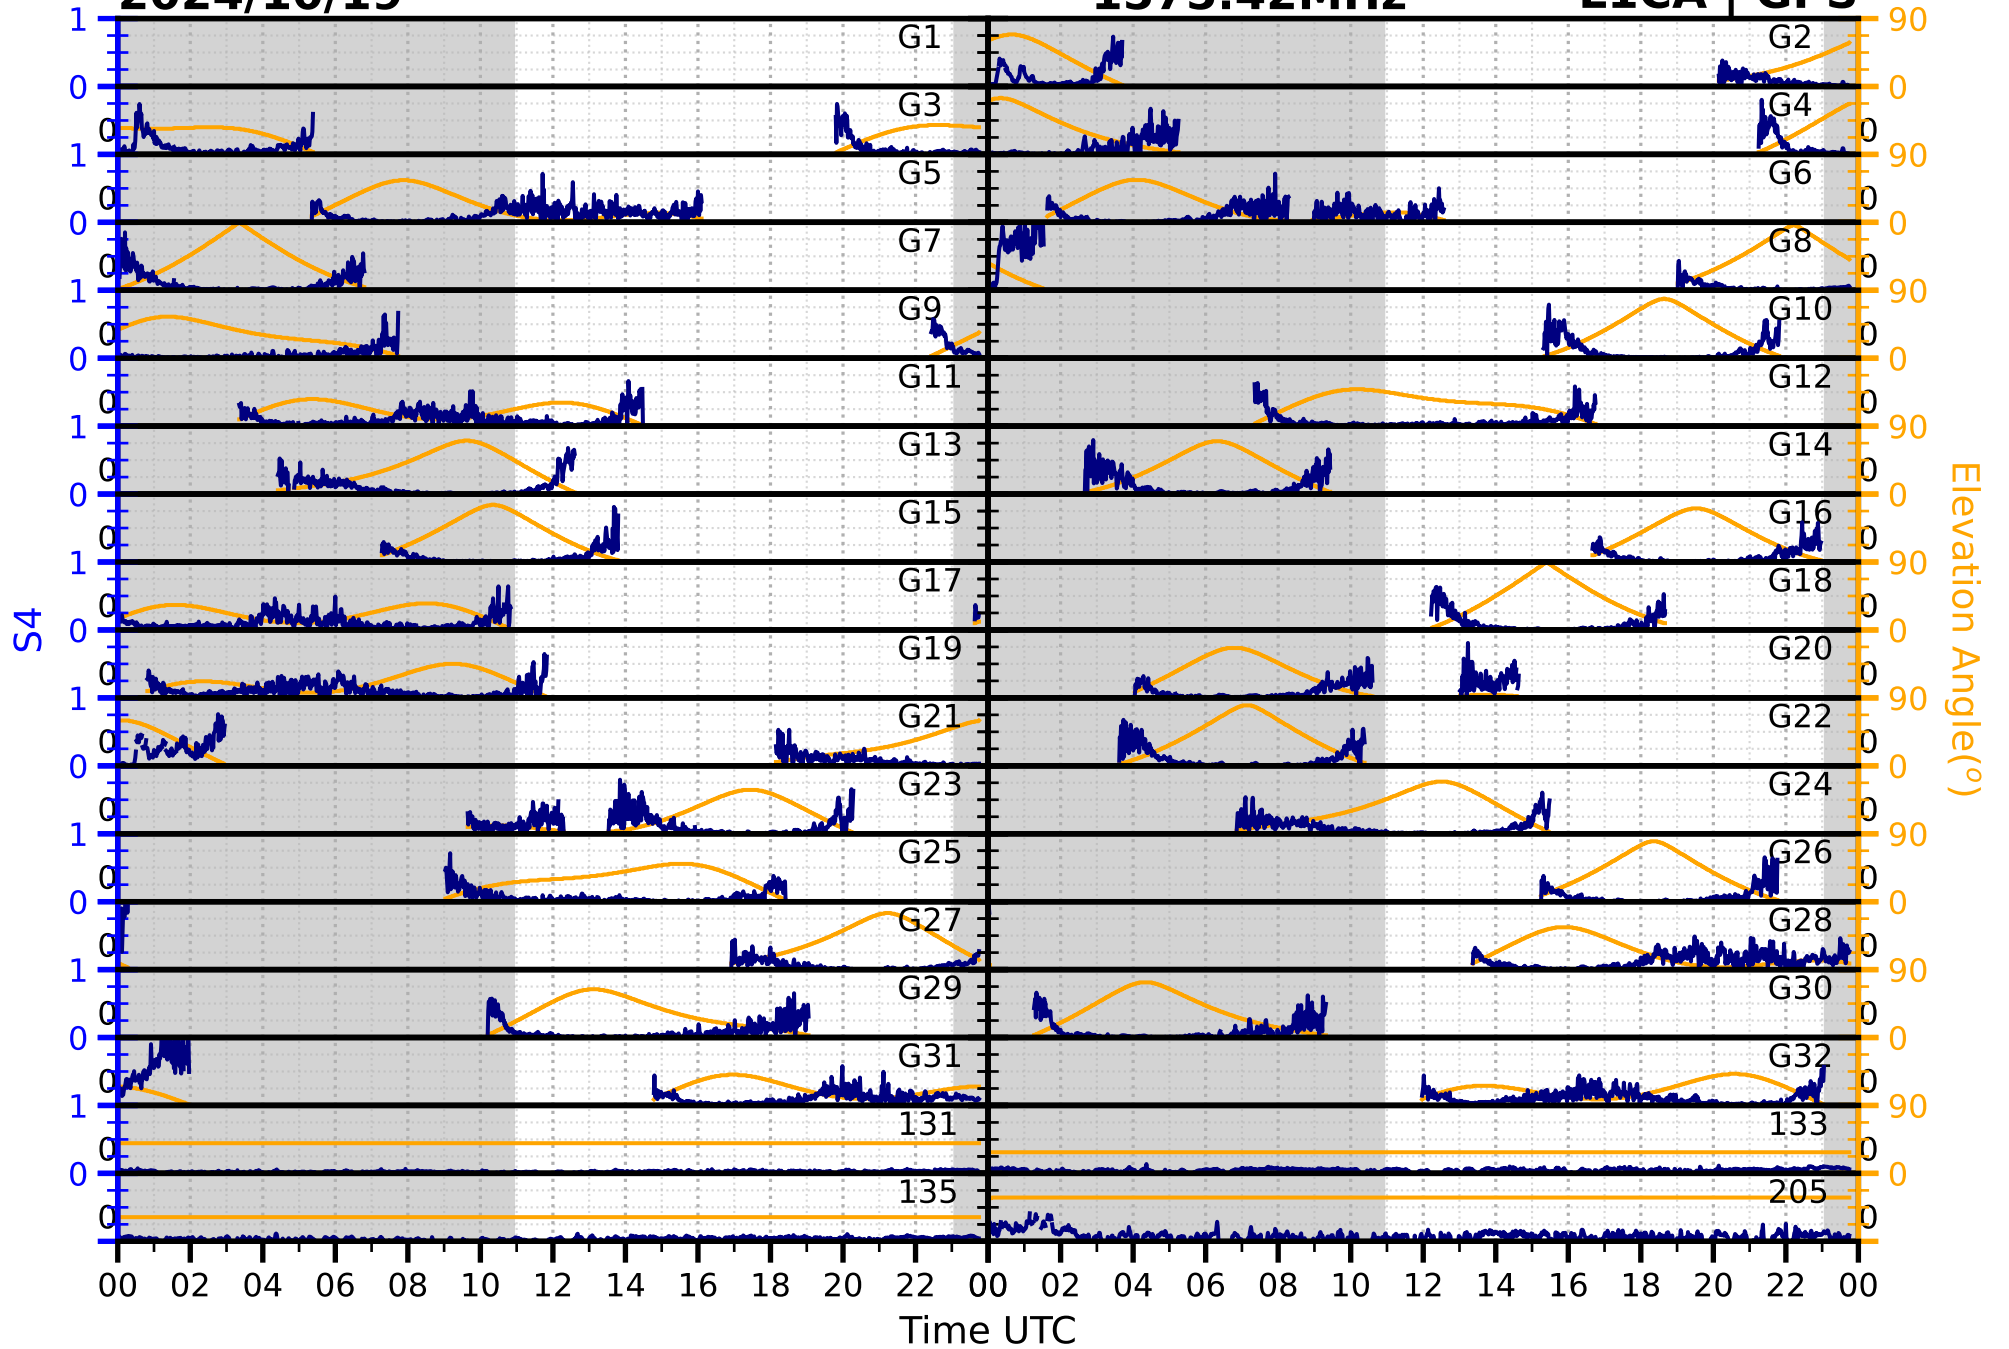

2024/10/19

S4

1575.42MHz

L1CA | GPS

2024/10/19

S4

1575.42MHz

L1BC | GALILEO

2024/10/19

S4

1602MHz

L1CA | GLONASS