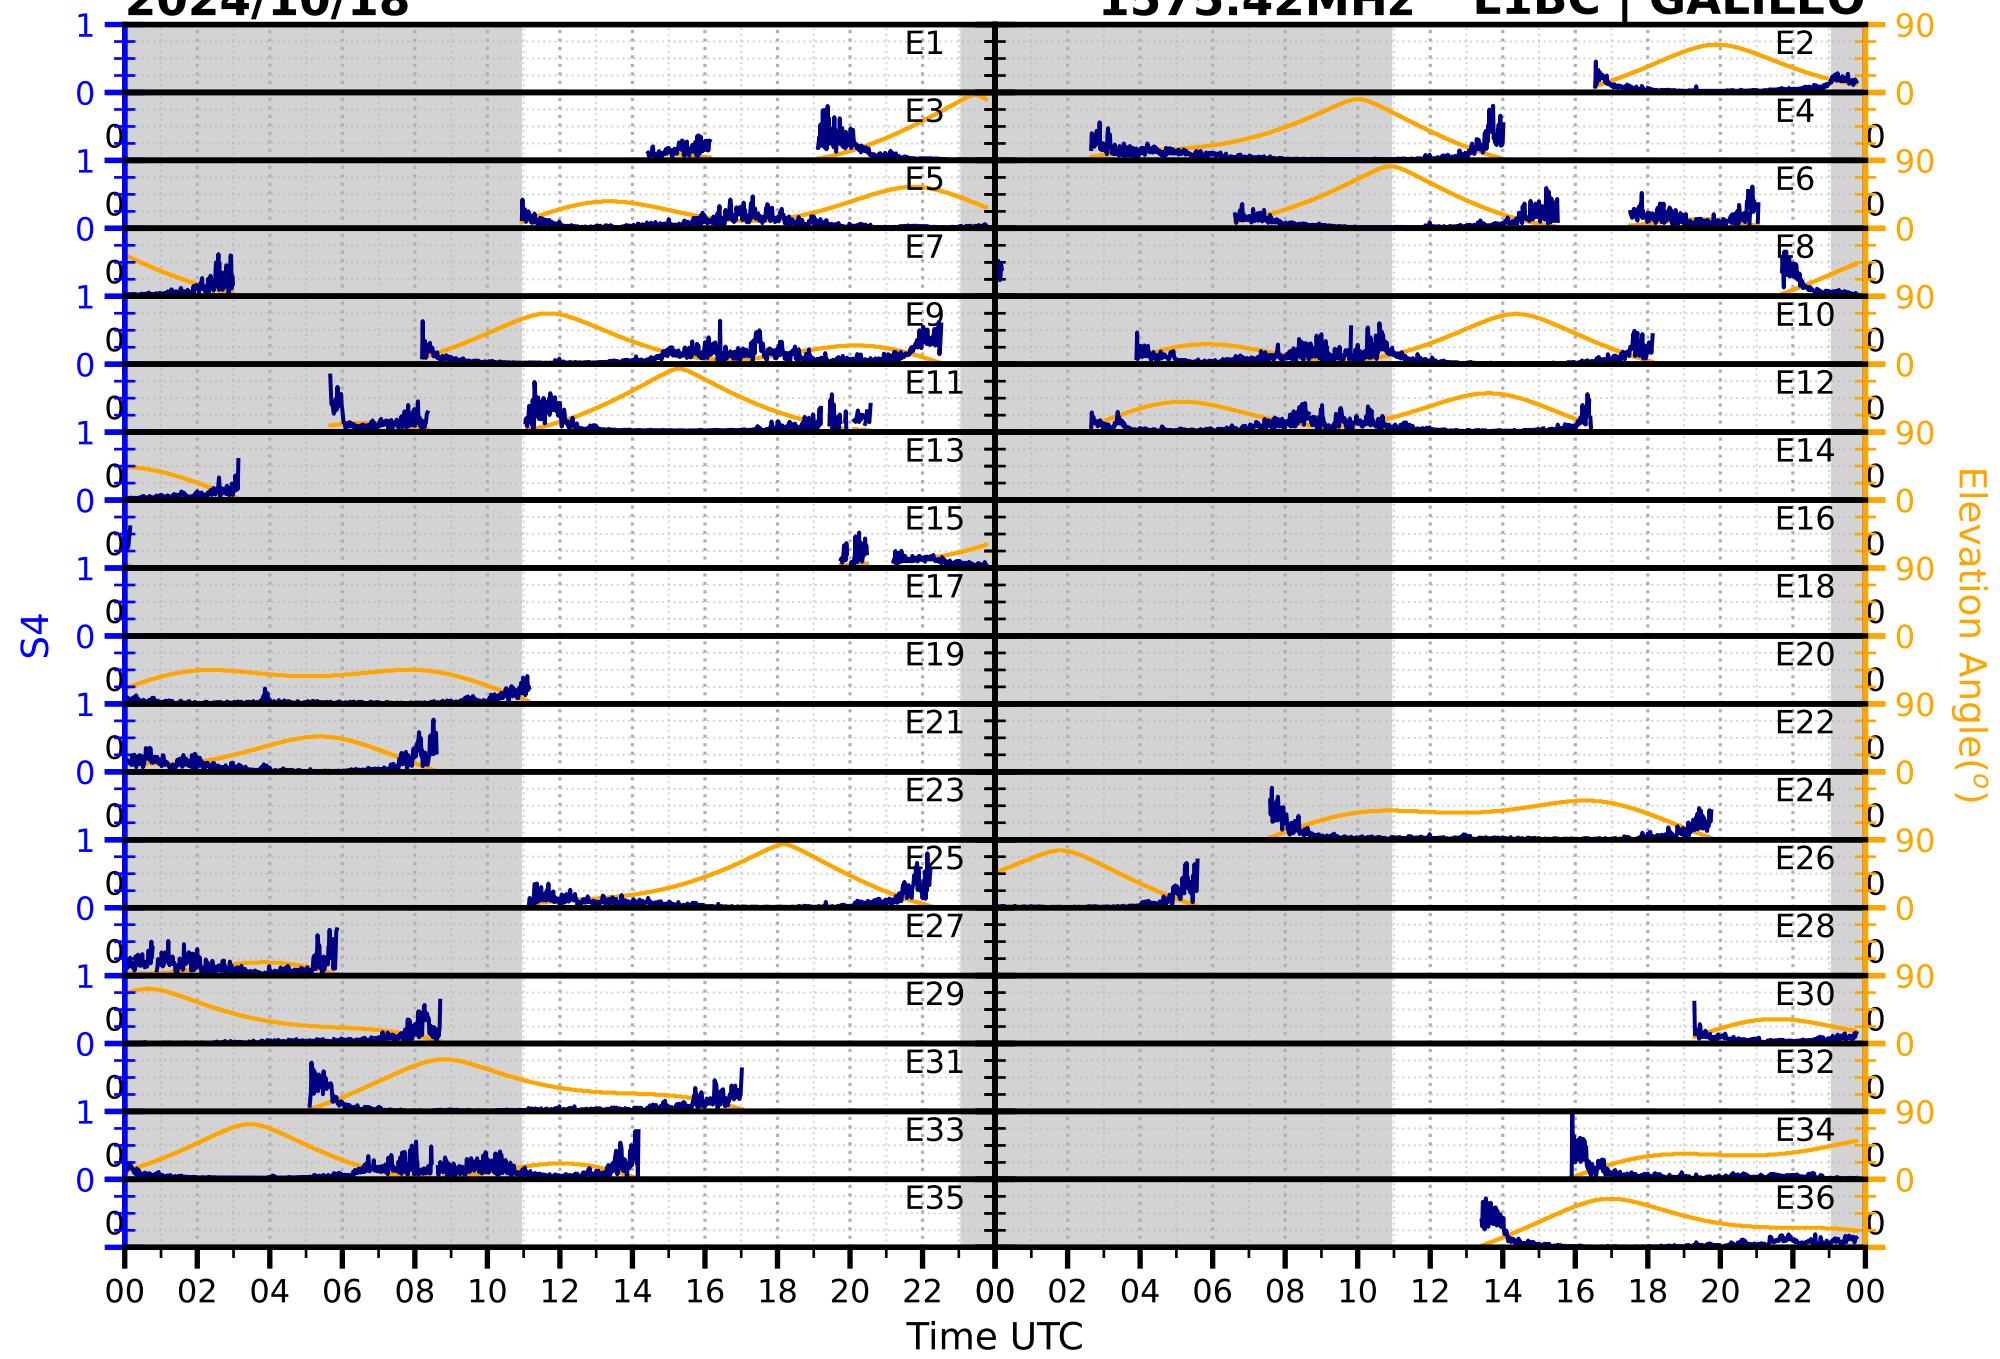

2024/10/18

S4

1575.42MHz

L1CA | GPS

2024/10/18

S4

1575.42MHz

L1BC | GALILEO

2024/10/18

S4

1602MHz

L1CA | GLONASS