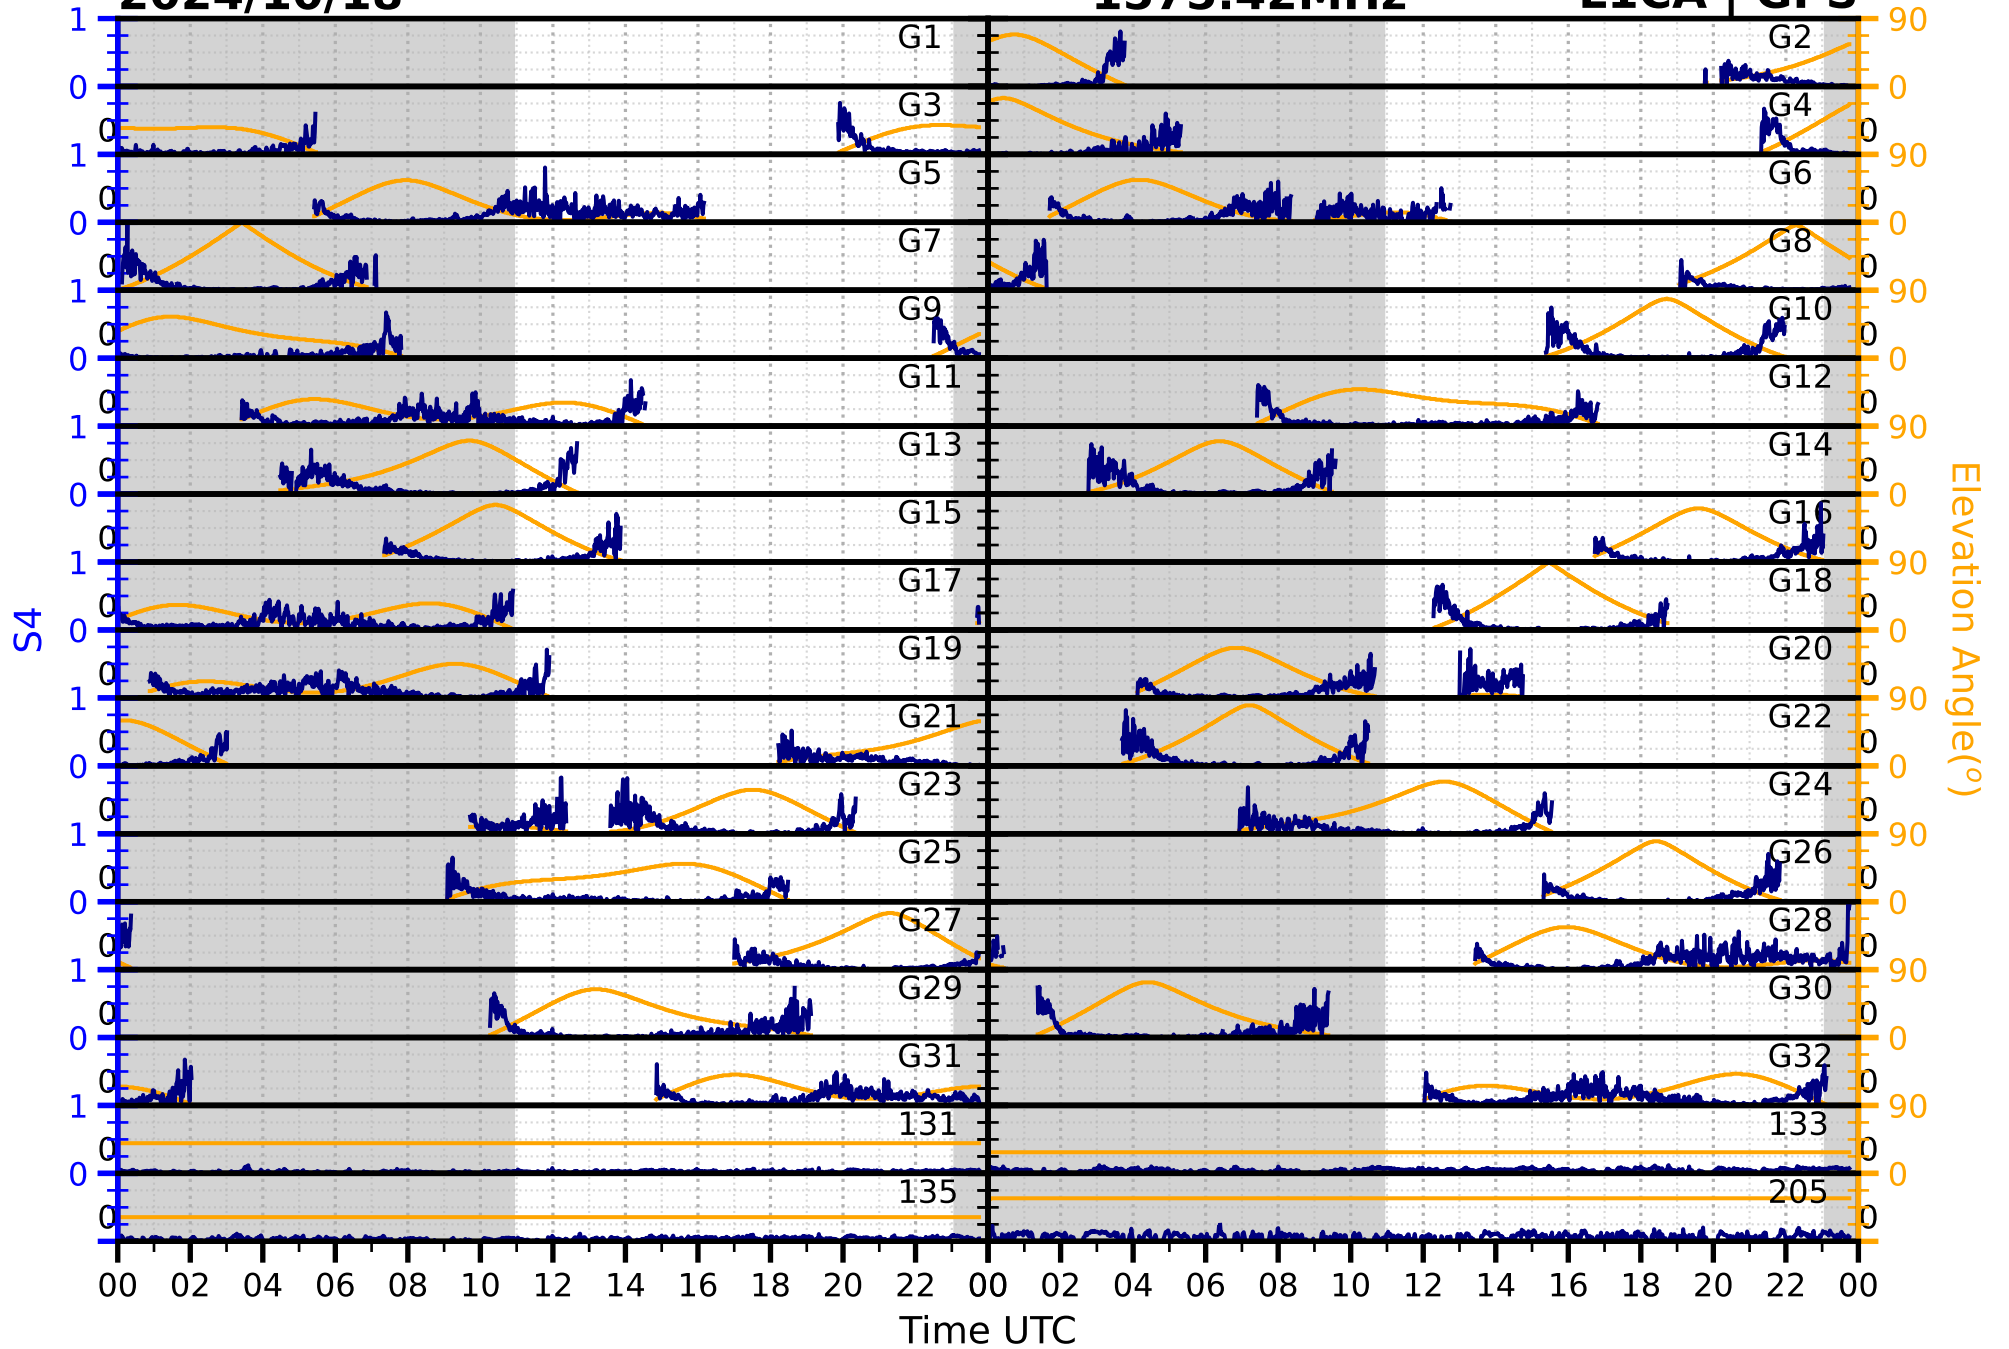

2024/10/18

S4

1575.42MHz

L1CA | GPS

2024/10/18

S4

1575.42MHz

L1BC | GALILEO

2024/10/18

S4

1602MHz

L1CA | GLONASS