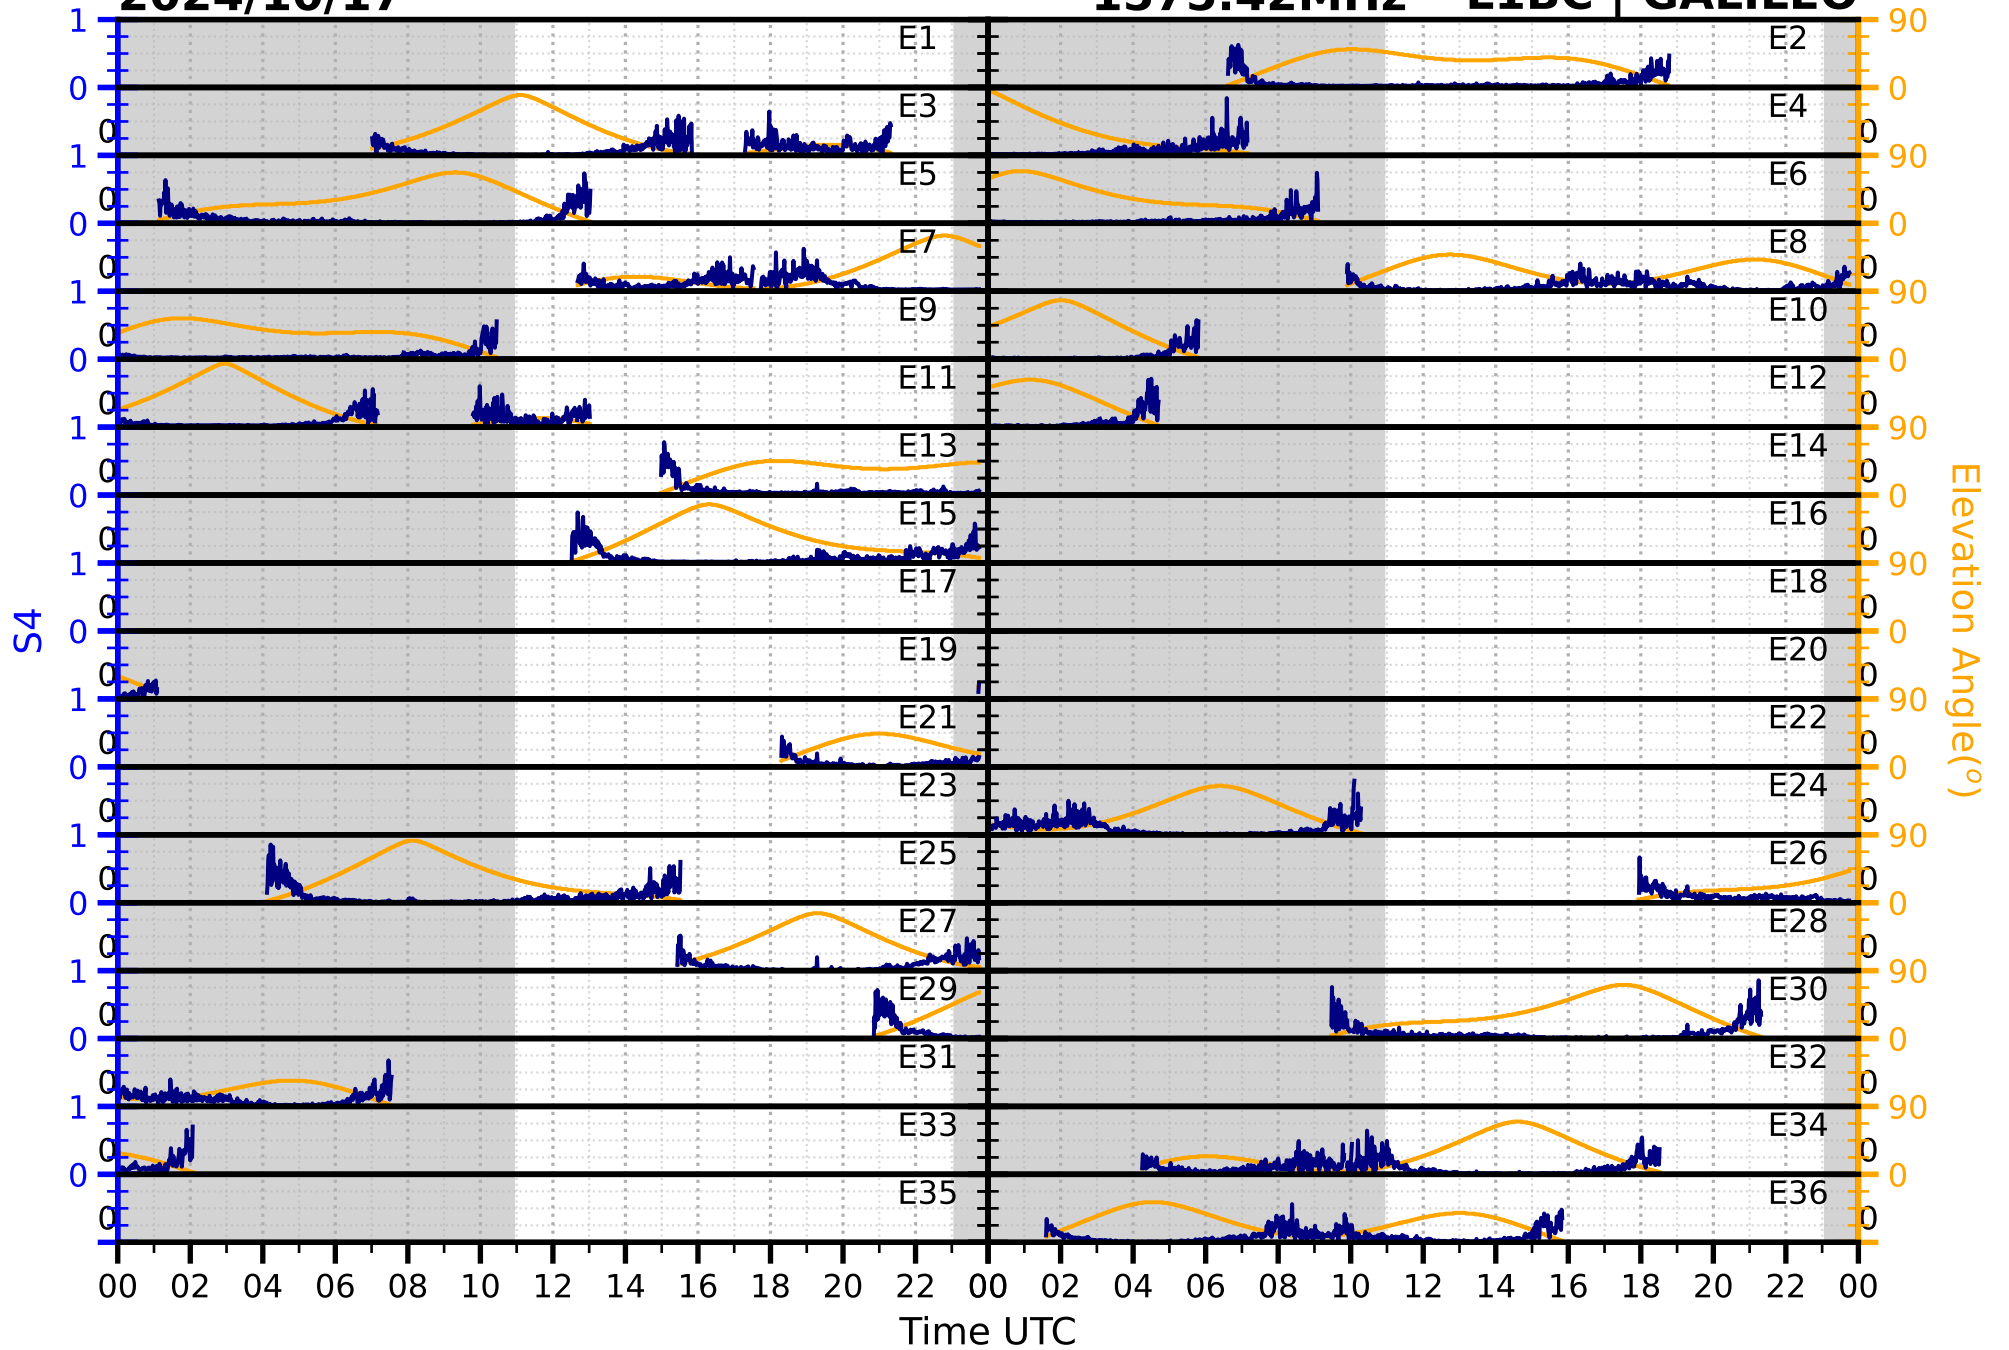

2024/10/17

S4 1575.42MHz

L1CA | GPS

2024/10/17

S4

1575.42MHz

L1BC | GALILEO

2024/10/17

S4

1602MHz

L1CA | GLONASS