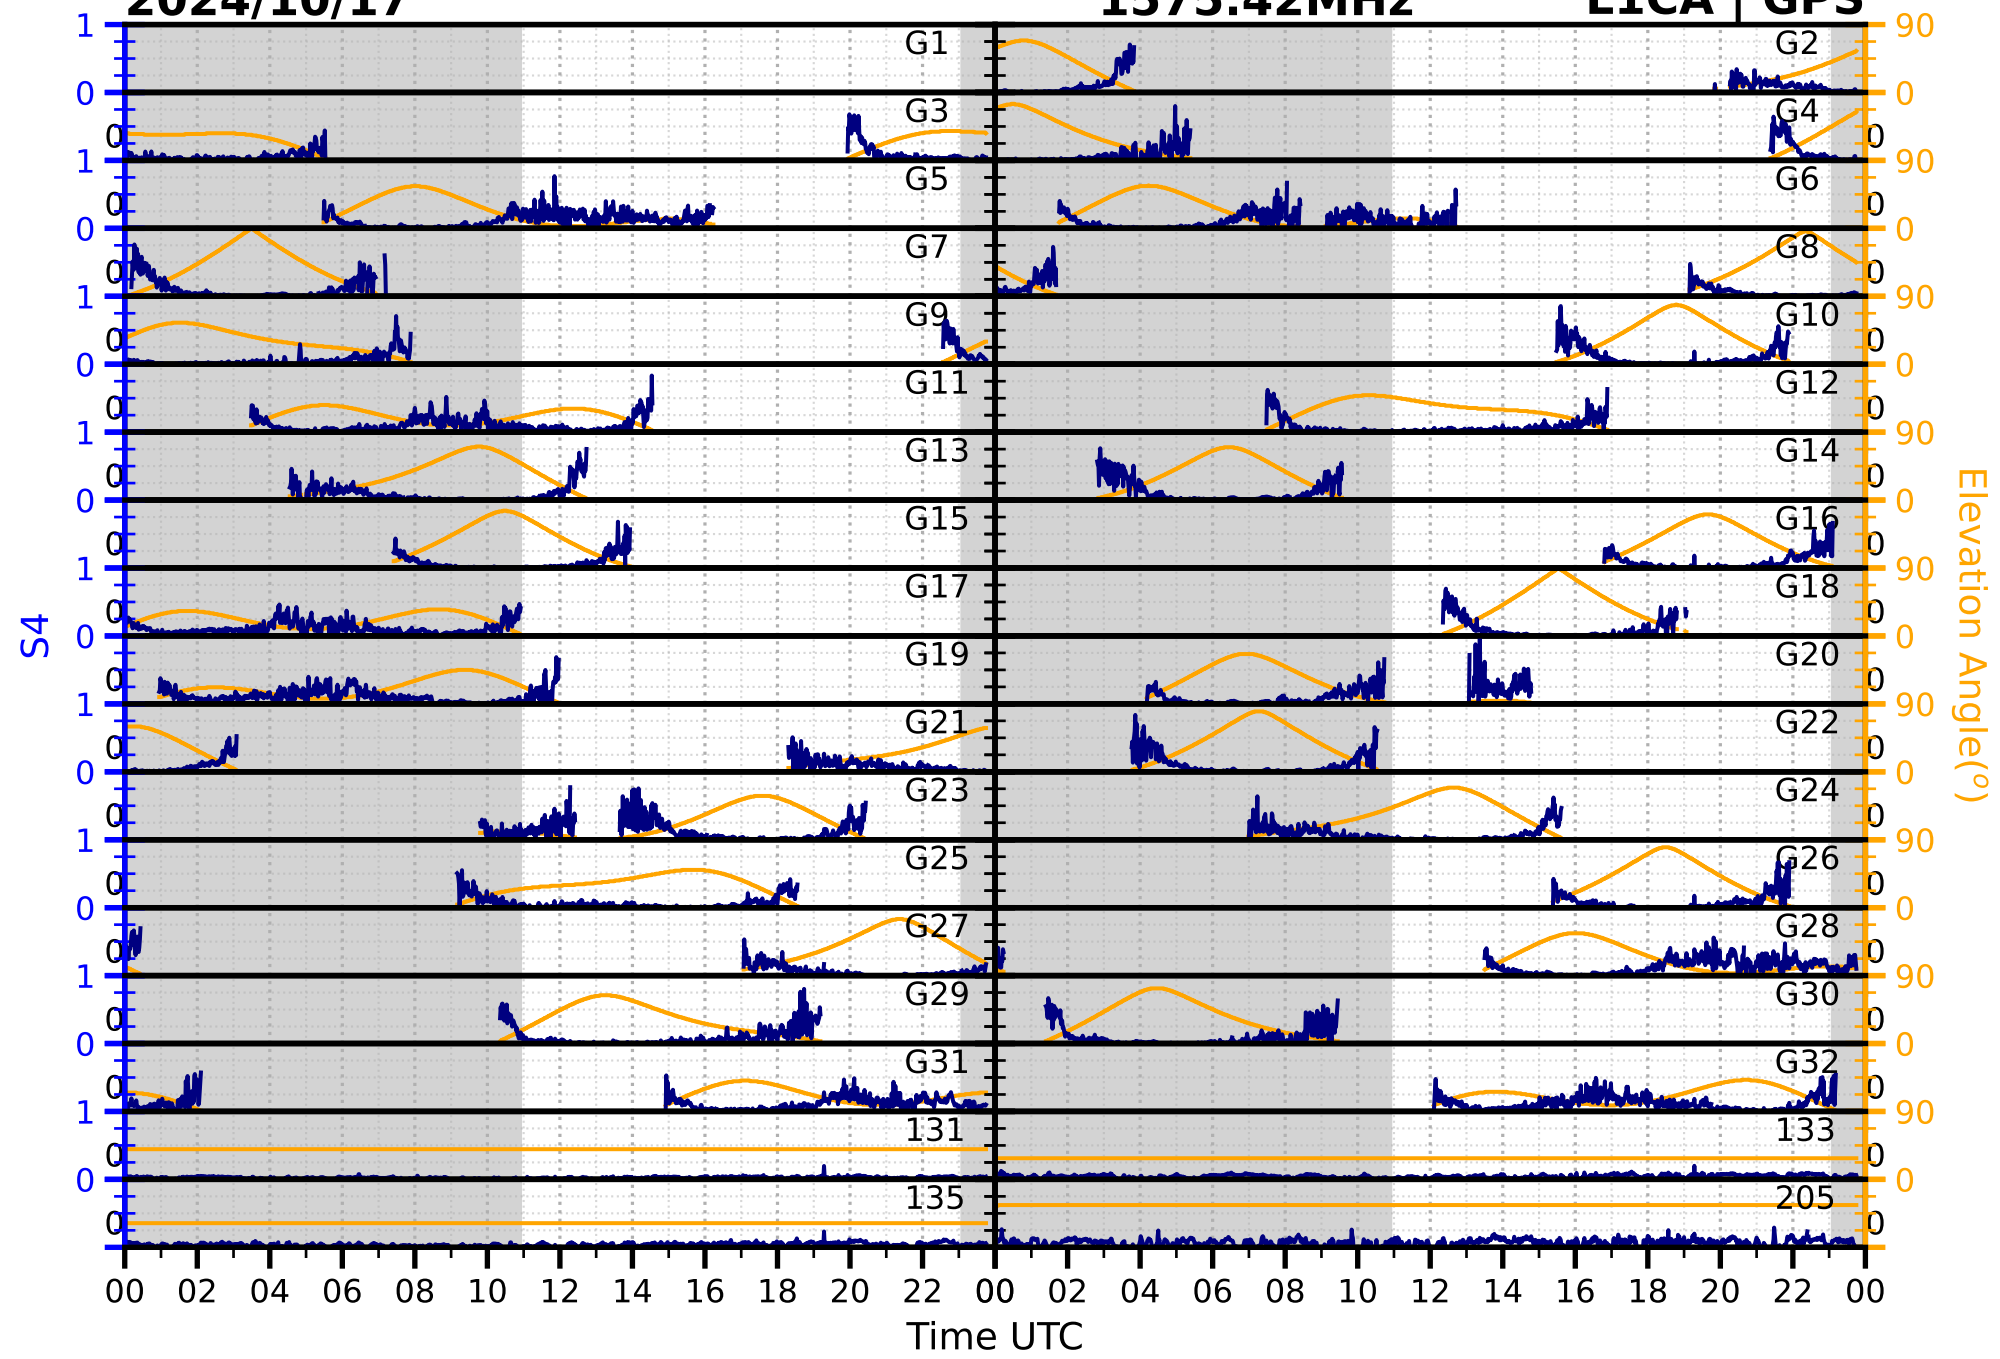

2024/10/17

S4 1575.42MHz

L1CA | GPS

2024/10/17

S4

1575.42MHz

L1BC | GALILEO

2024/10/17

S4

1602MHz

L1CA | GLONASS