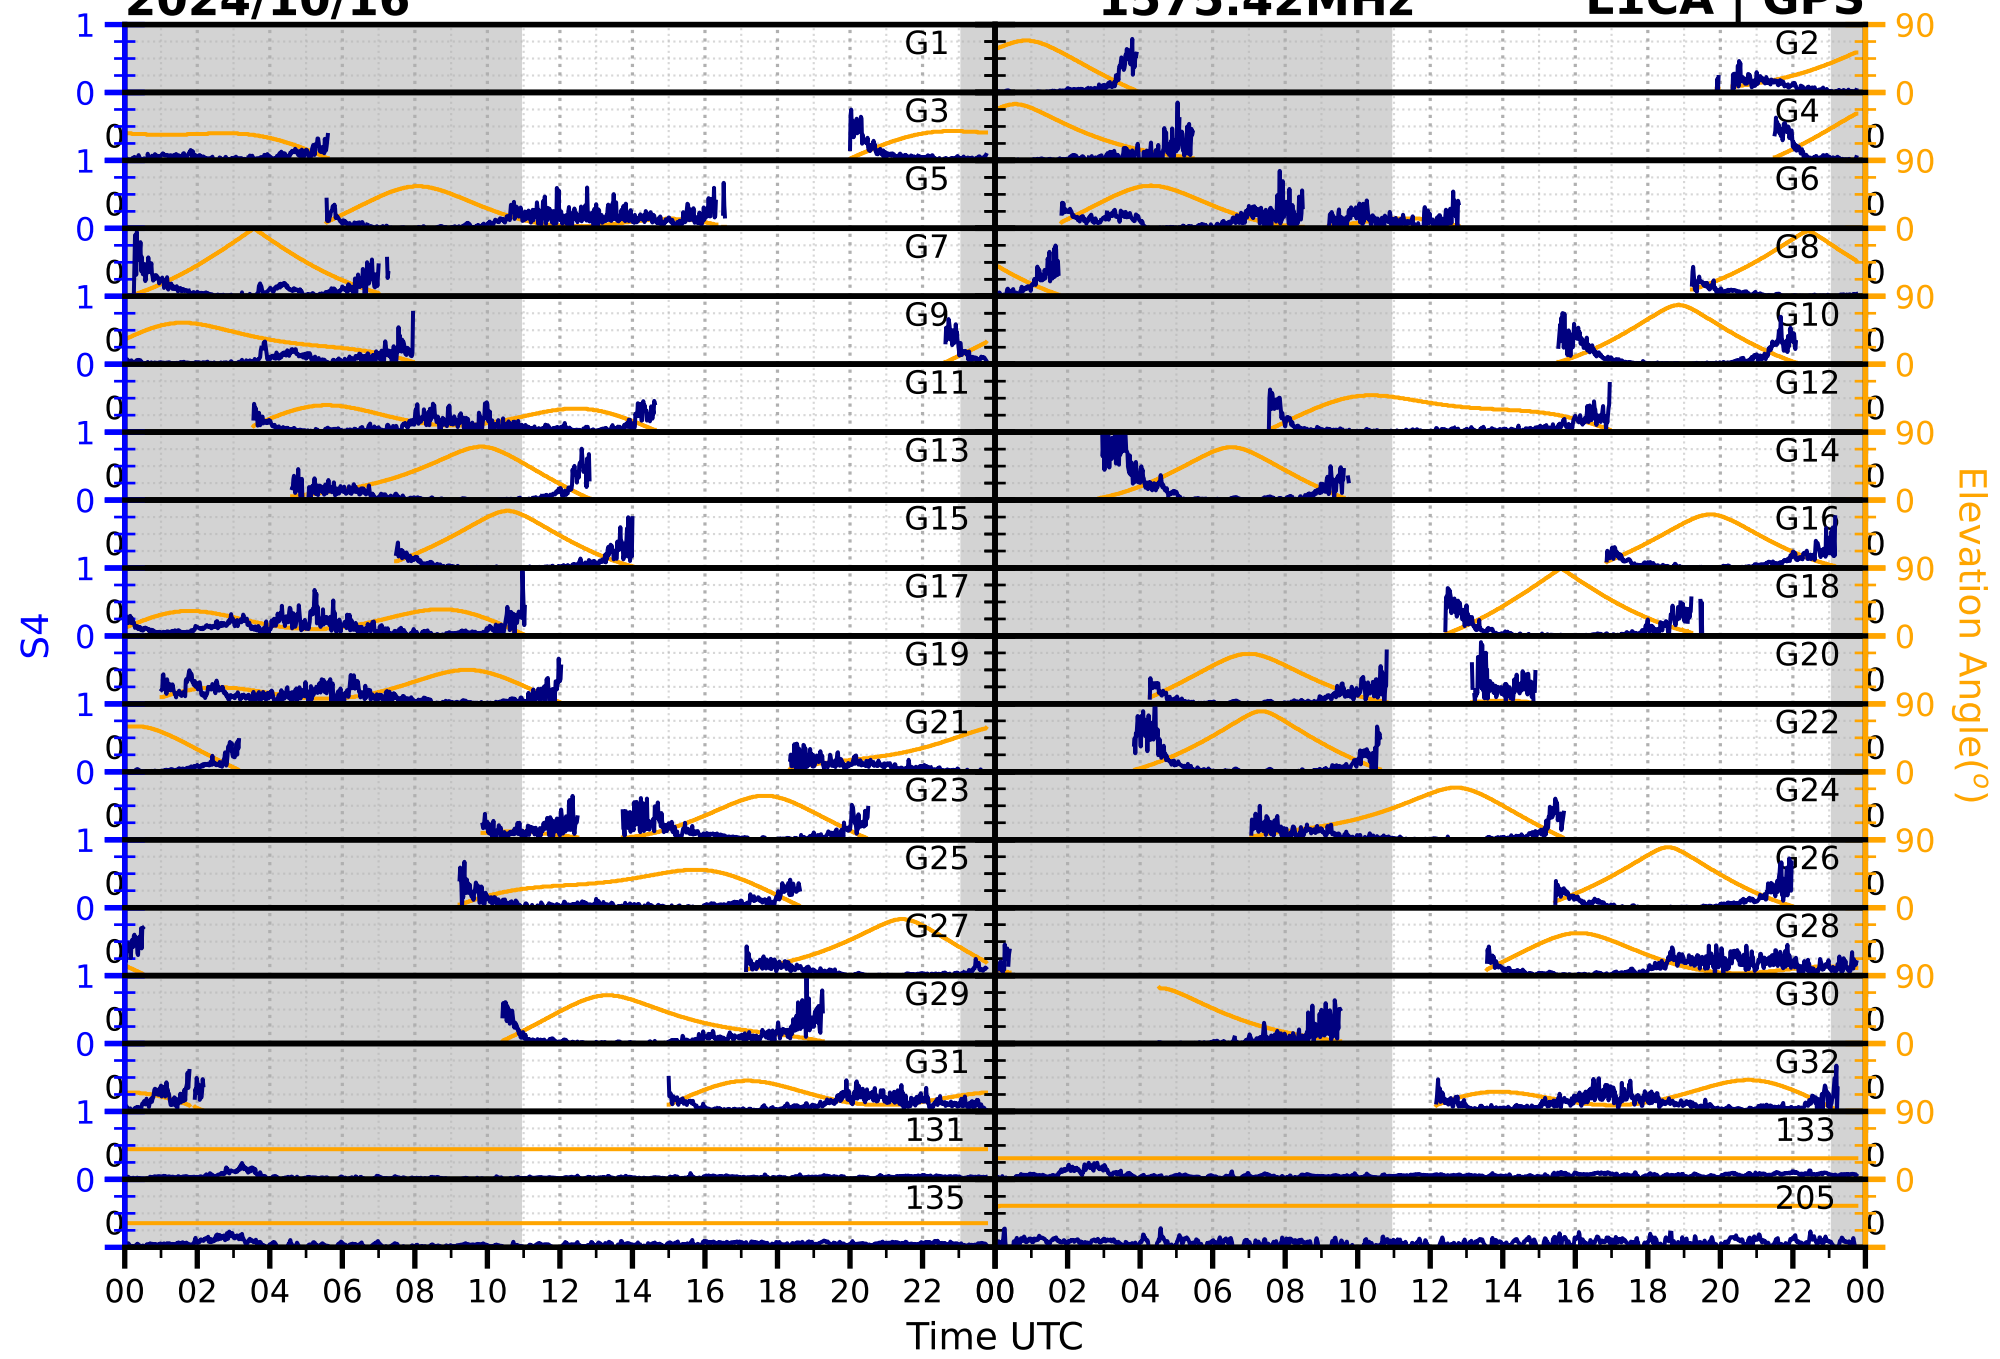

2024/10/16

S4 1575.42MHz

L1CA | GPS

2024/10/16

S4 1575.42MHz L1BC | GALILEO

2024/10/16

S4

1602MHz

L1CA | GLONASS