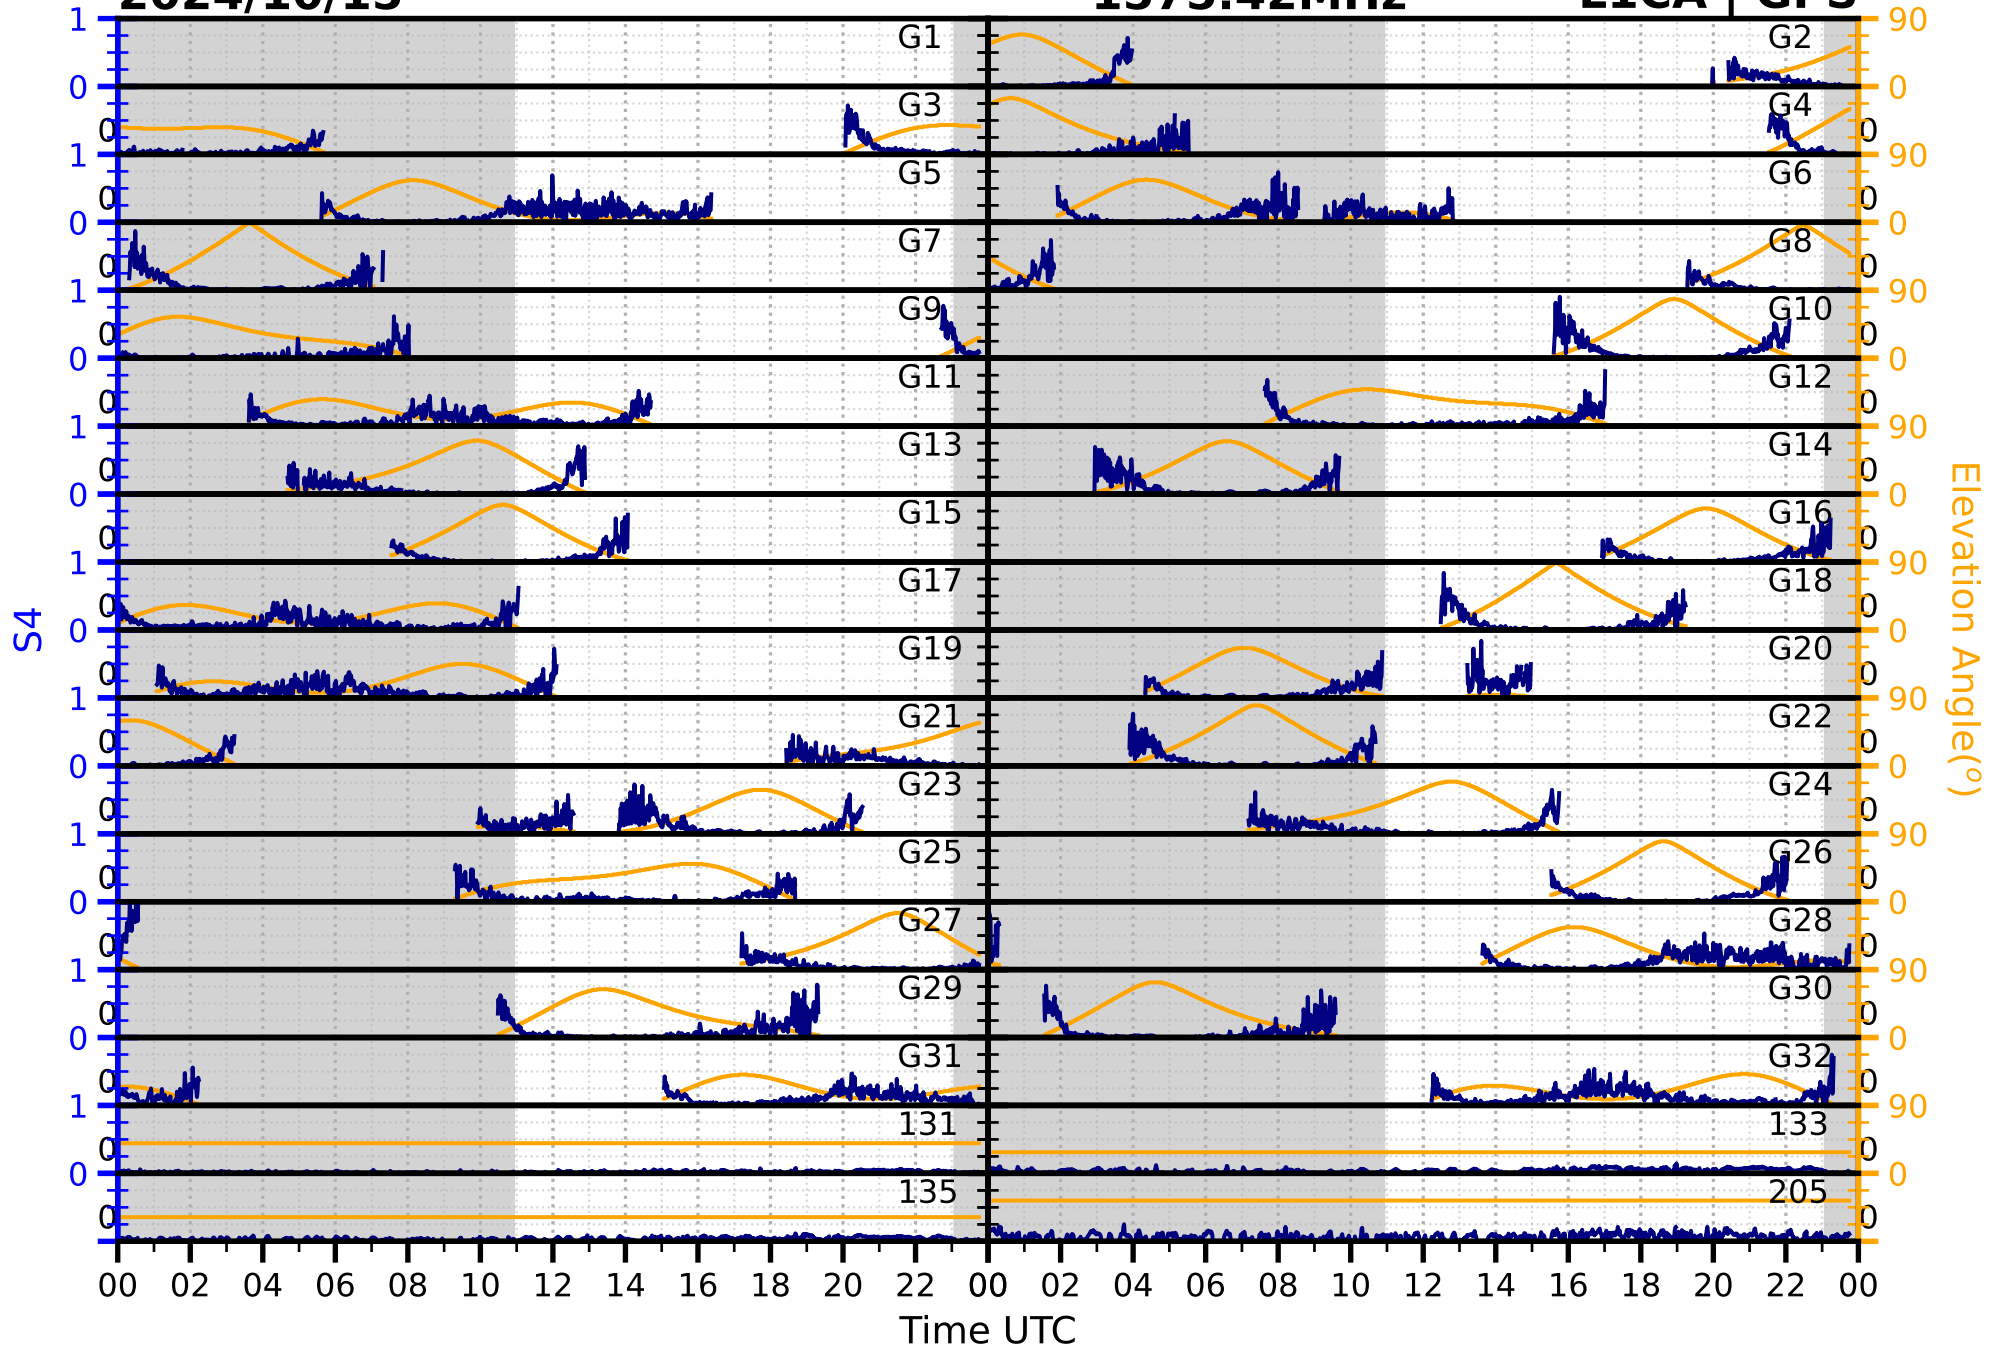

2024/10/15

S4

1575.42MHz

L1CA | GPS

2024/10/15

S4

1575.42MHz

L1BC | GALILEO

2024/10/15

S4

1602MHz

L1CA | GLONASS