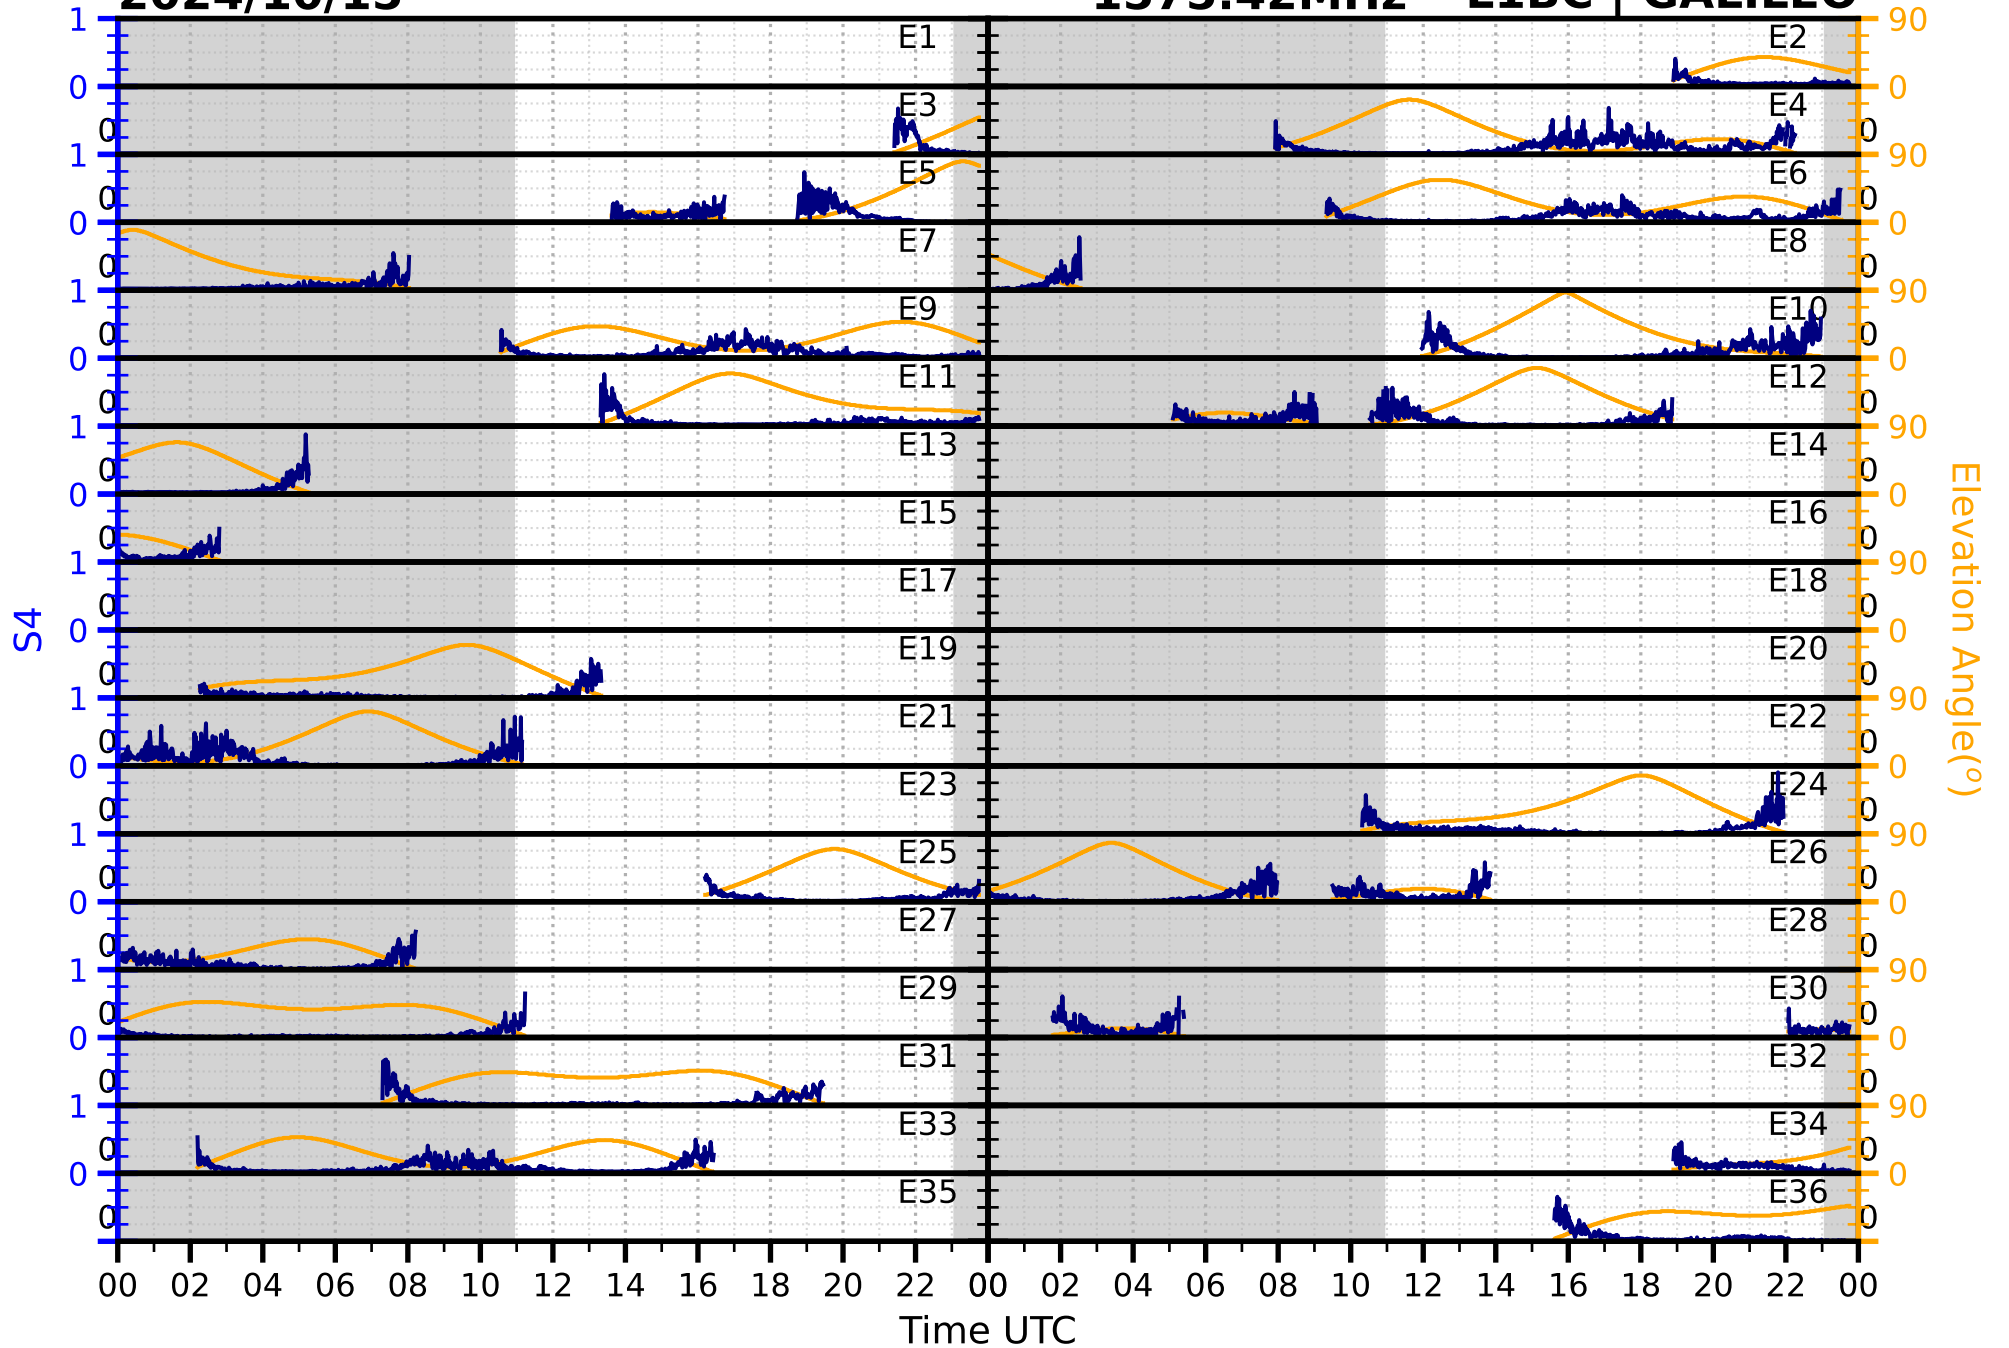

2024/10/15

S4

1575.42MHz

L1CA | GPS

2024/10/15

S4

1575.42MHz

L1BC | GALILEO

2024/10/15

S4

1602MHz

L1CA | GLONASS